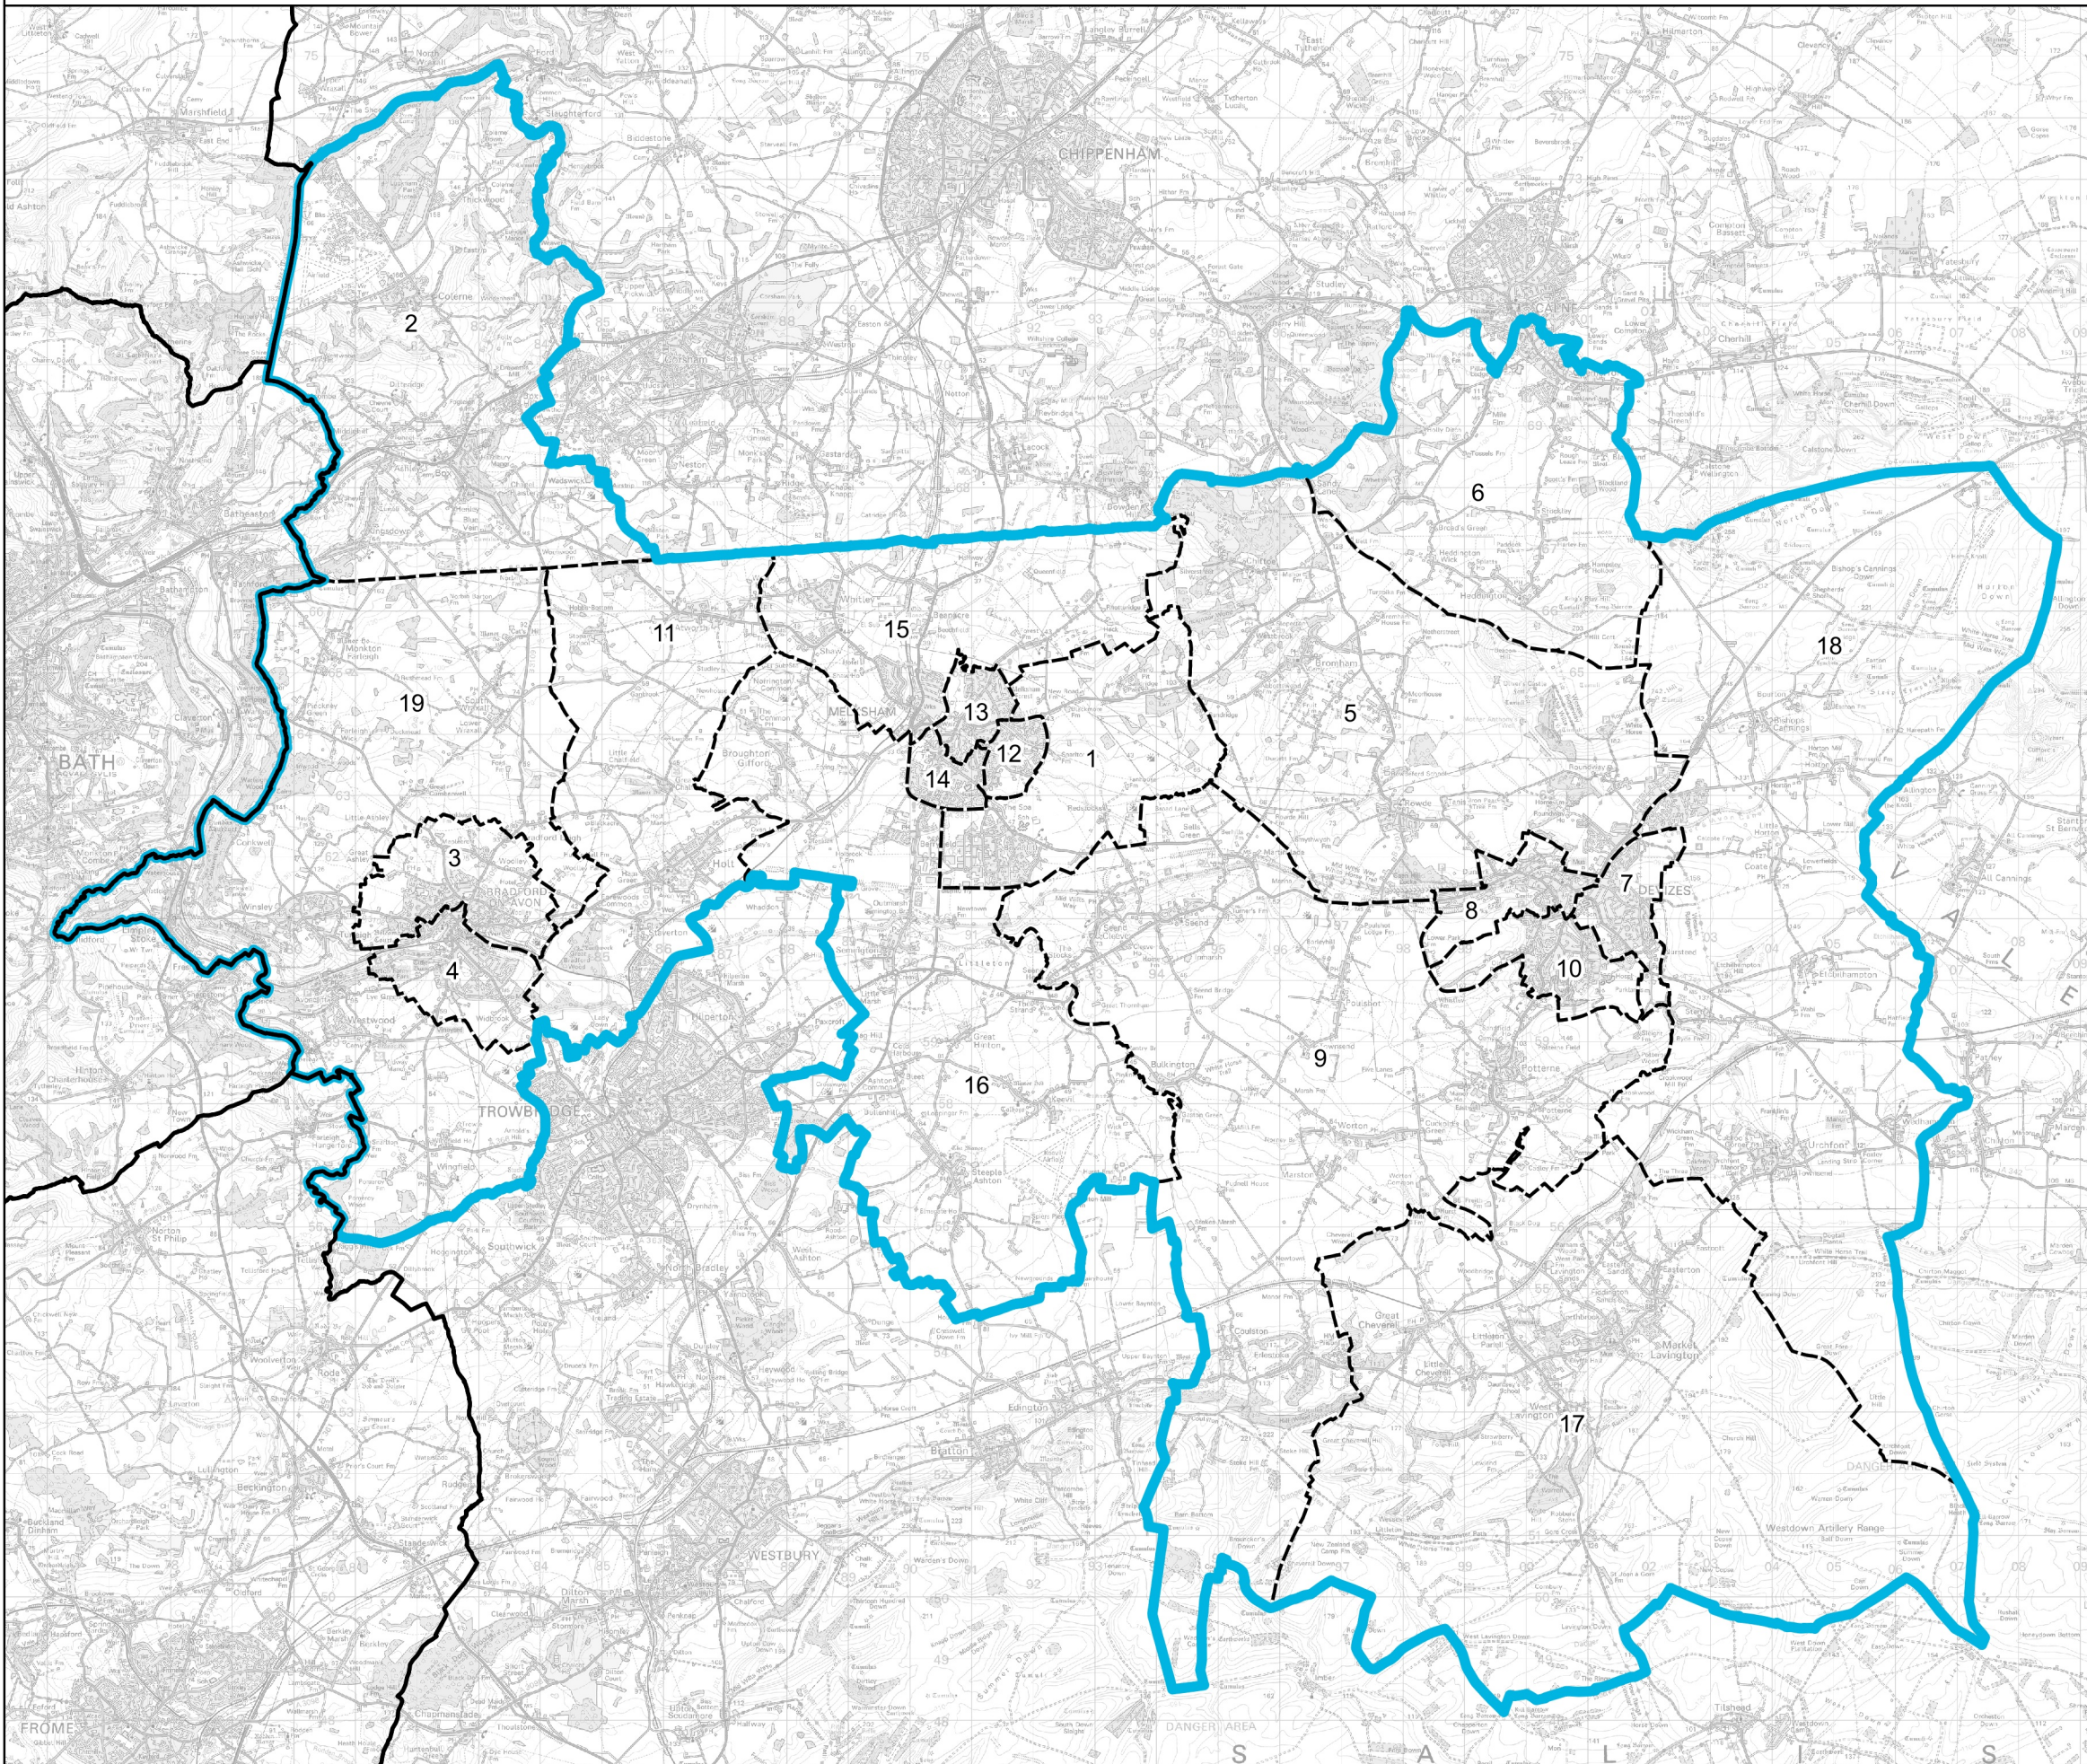

# Boundary Commission for England - Revised Proposals for the South West Region

Melksham and Devizes County Constituency - **Electorate 71,823**

Wards:

- 1 Bowerhill
- 2 Box & Colerne
- 3 Bradford-on-Avon North
- 4 Bradford-on-Avon South
- 5 Bromham, Rowde & Roundway
- 6 Calne South
- 7 Devizes East
- 8 Devizes North
- 9 Devizes Rural West
- 10 Devizes South
- 11 Holt
- 12 Melksham East
- 13 Melksham Forest
- 14 Melksham South
- 15 Melksham Without North & Shurnhold
- 16 Melksham Without West & Rural
- 17 The Lavingtons
- 18 Urchfont & Bishops Cannings
- 19 Winsley & Westwood

- Constituency
- Local Authorities
- Wards

0 1 2 km

© Crown copyright and database rights 2022 OS 100018289. You are permitted to use this data solely to enable you to respond to, or interact with, the organisation that provided you with the data. You are not permitted to copy, sub-licence, distribute or sell any of this data to third parties in any form. Third party rights to enforce the terms of this licence shall be reserved to OS.

Melksham and Devizes County Constituency