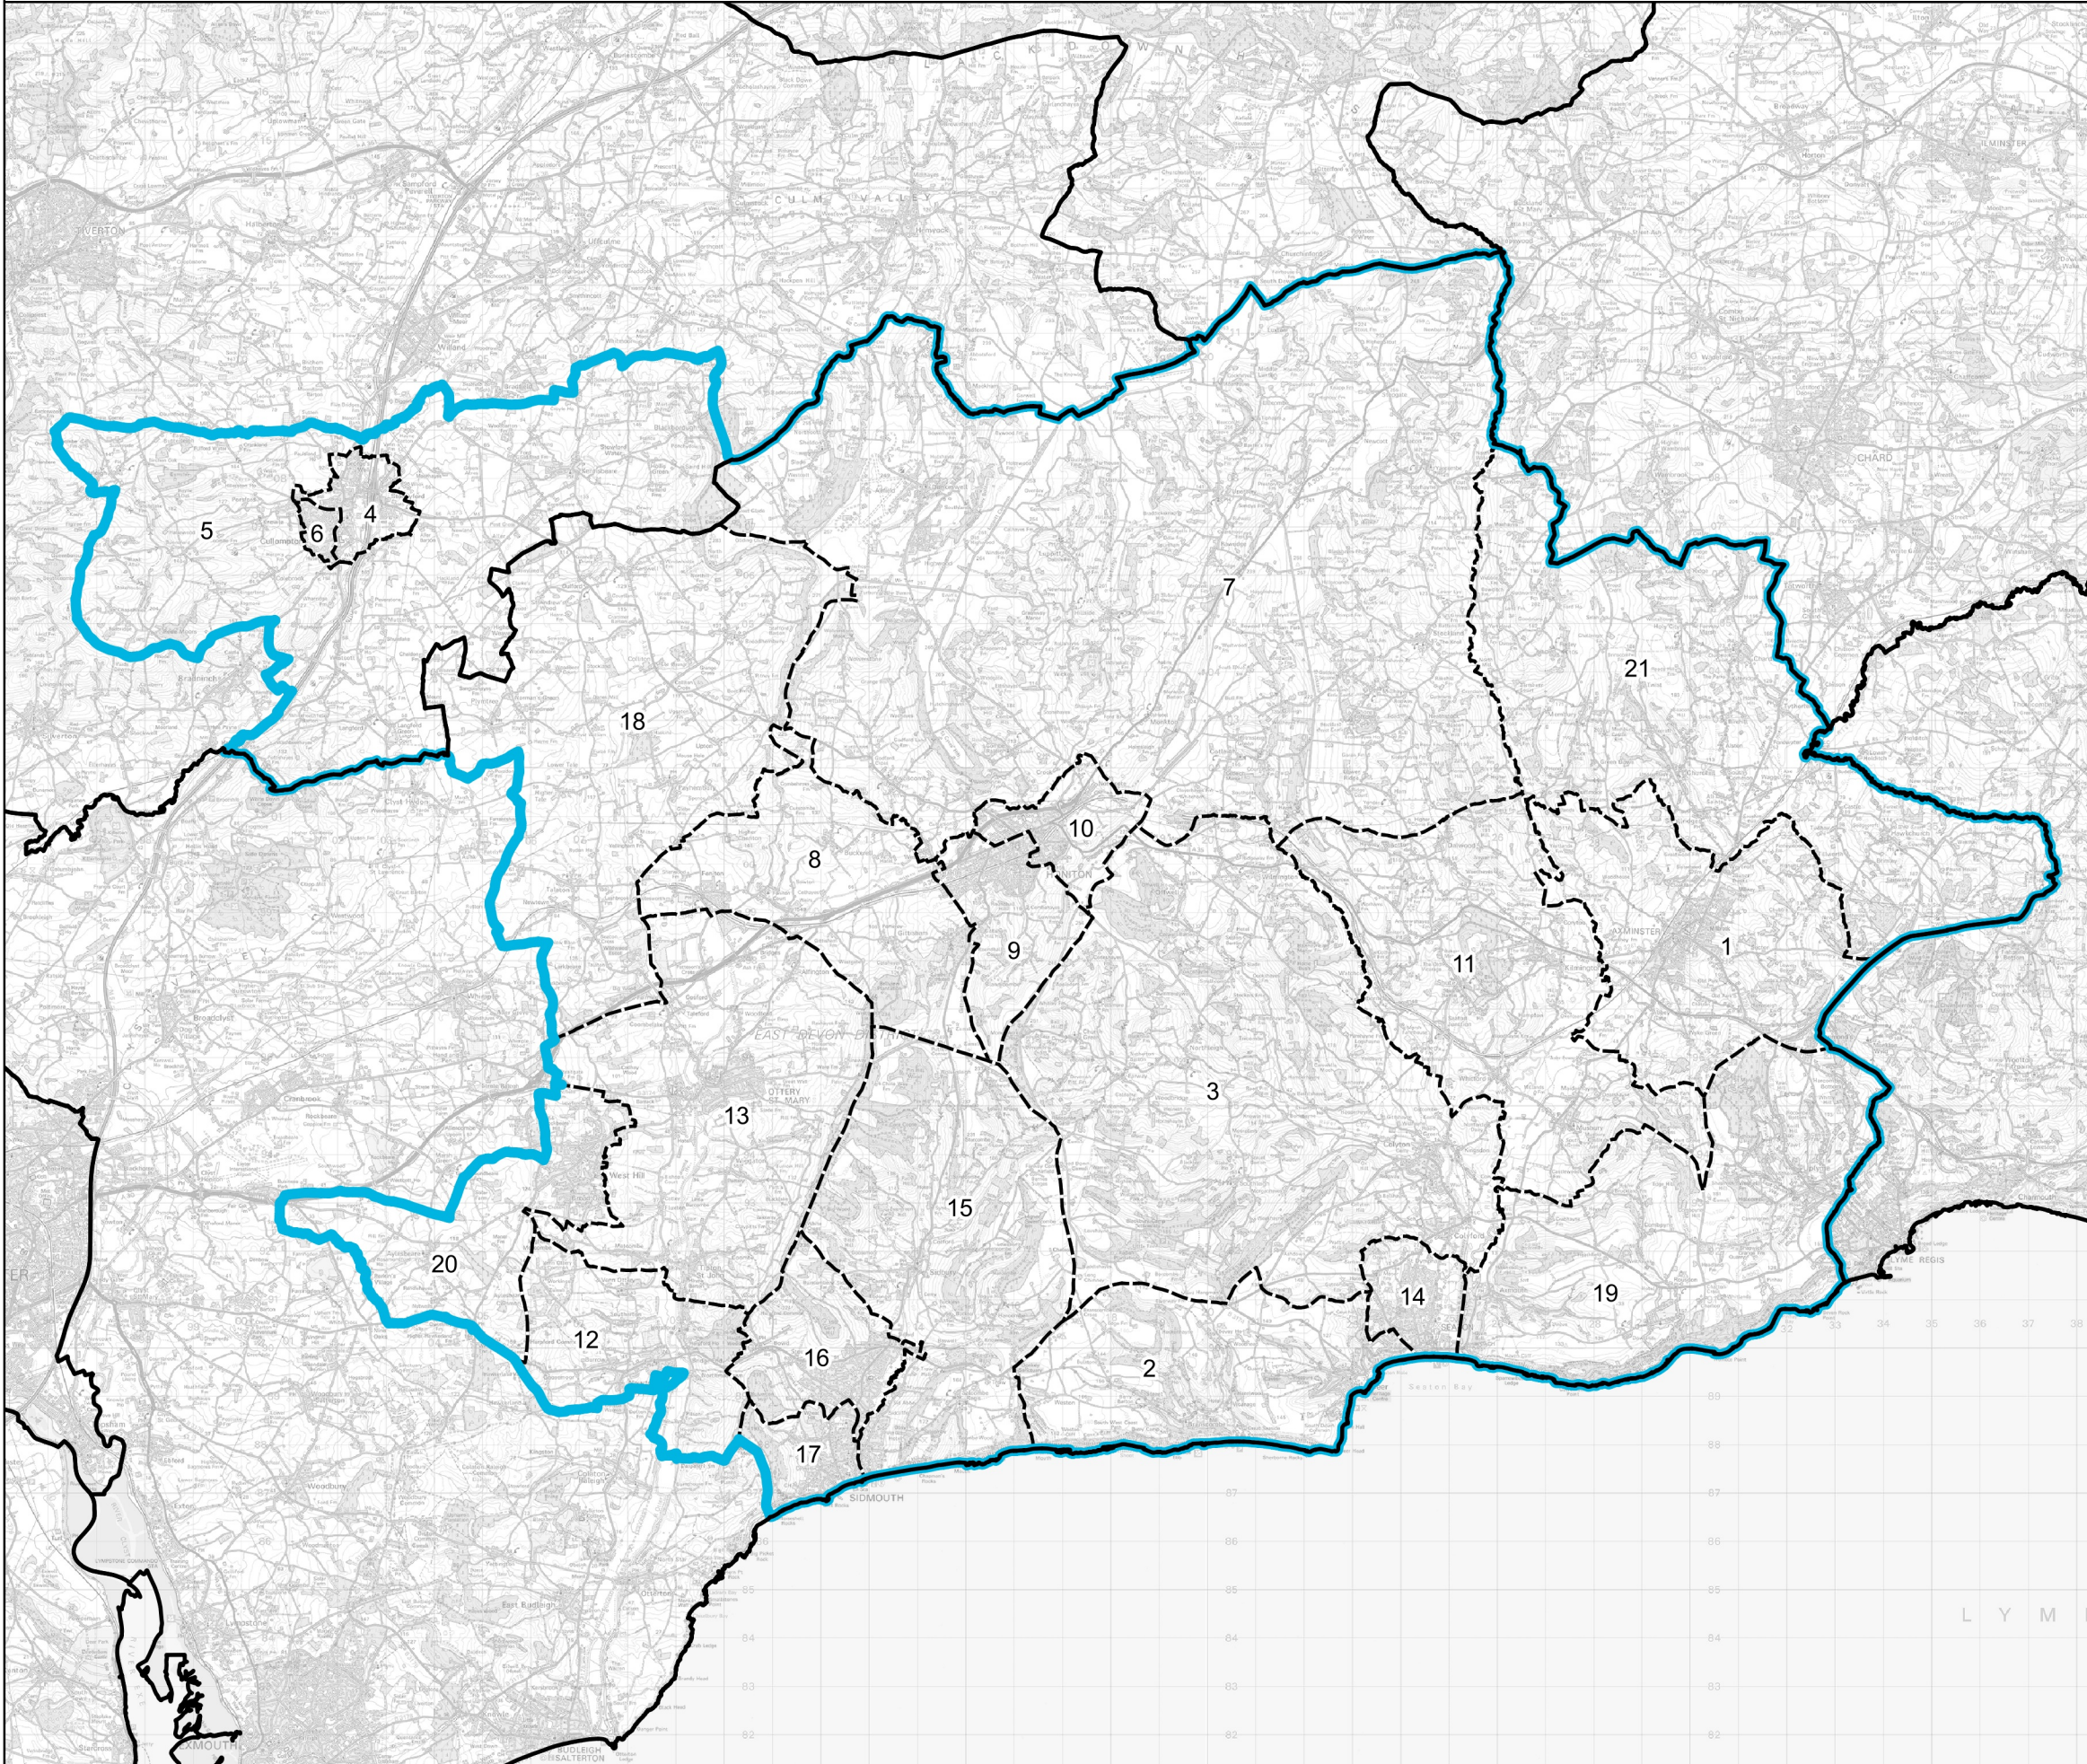

Boundary Commission for England - Revised Proposals for the South West Region

Honiton and Sidmouth County Constituency - Electorate 74,365

Wards:

- 1 Axminster
- 2 Beer & Branscombe
- 3 Coly Valley
- 4 Cullompton North
- 5 Cullompton Outer
- 6 Cullompton South
- 7 Dunkeswell & Otterhead
- 8 Feniton
- 9 Honiton St. Michael's
- 10 Honiton St. Paul's
- 11 Newbridges
- 12 Newton Popleford & Harpford
- 13 Ottery St. Mary
- 14 Seaton
- 15 Sidmouth Rural
- 16 Sidmouth Sidford
- 17 Sidmouth Town
- 18 Tale Vale
- 19 Trinity
- 20 West Hill & Aylesbeare
- 21 Yarty

Constituency
 Local Authorities
 Wards

0 2 4 km

© Crown copyright and database rights 2022 OS 100018289. You are permitted to use this data solely to enable you to respond to, or interact with, the organisation that provided you with the data. You are not permitted to copy, sub-licence, distribute or sell any of this data to third parties in any form. Third party rights to enforce the terms of this licence shall be reserved to OS.

Honiton and Sidmouth County Constituency