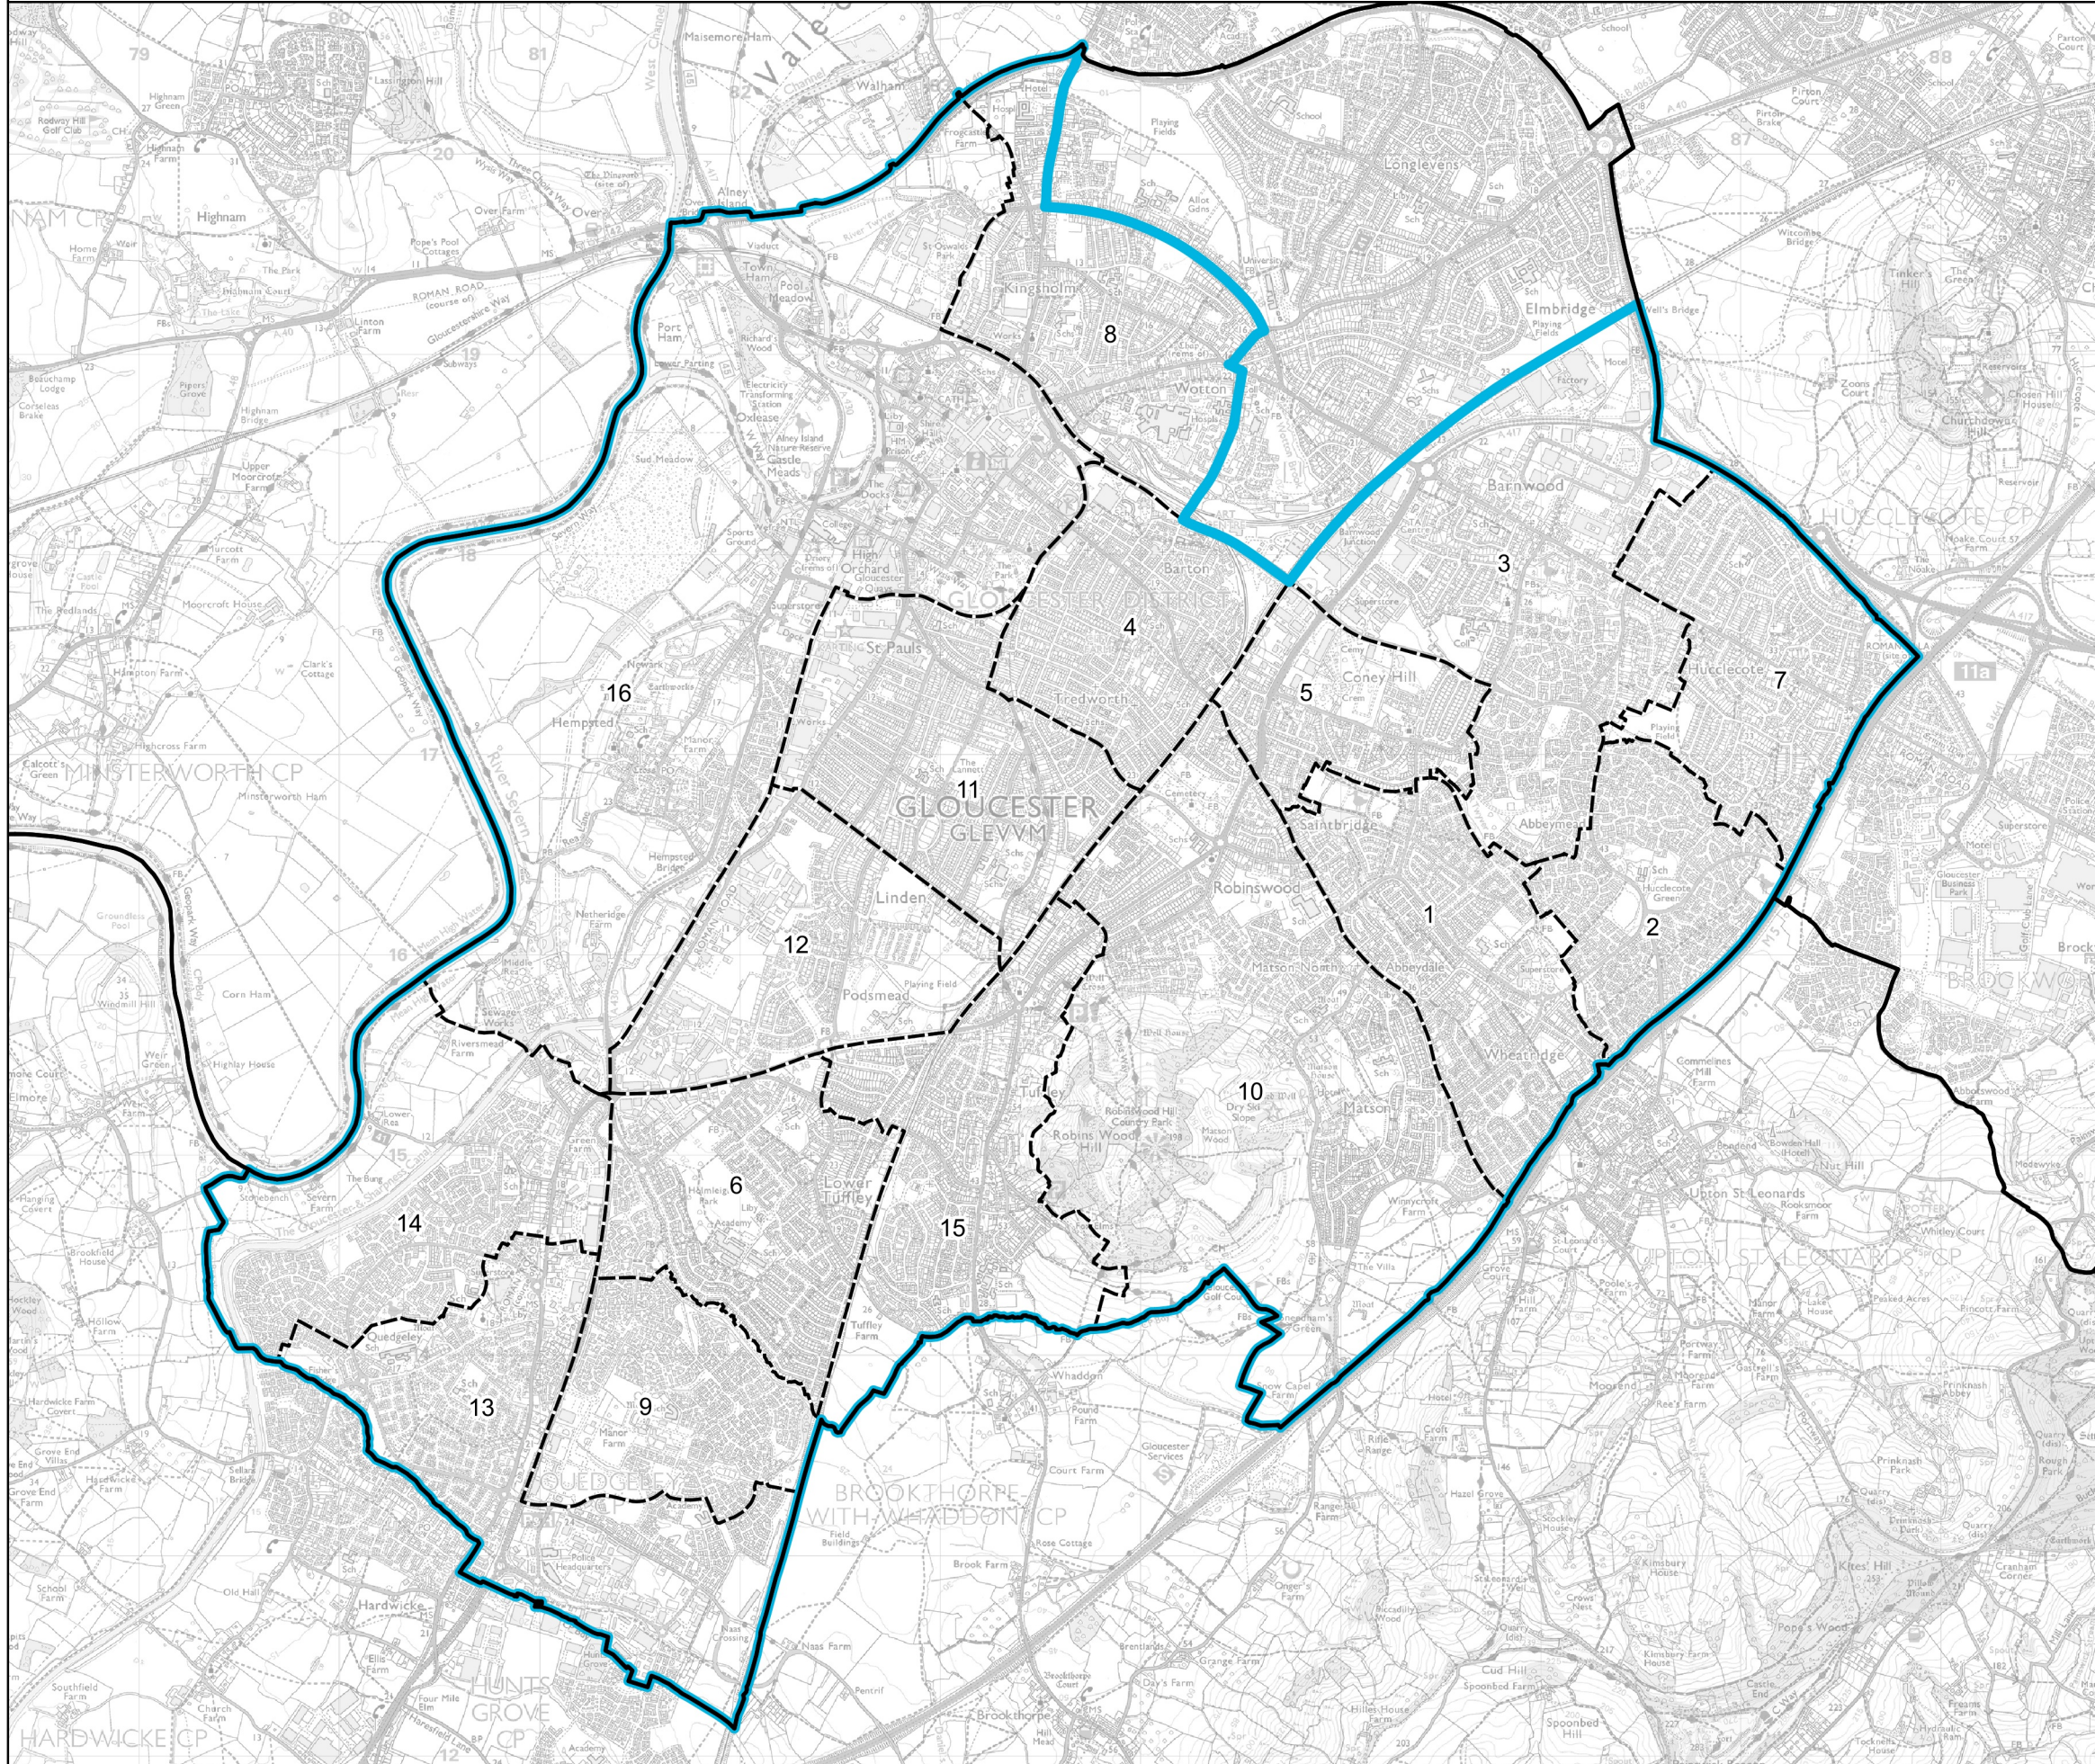

Boundary Commission for England - Revised Proposals for the South West Region

Gloucester Borough Constituency - **Electorate 76,695**

Wards:

- 1 Abbeydale
- 2 Abbeymead
- 3 Barnwood
- 4 Barton & Tredworth
- 5 Coney Hill
- 6 Grange
- 7 Hucclecote
- 8 Kingsholm & Wotton
- 9 Kingsway
- 10 Matson & Robinswood
- 11 Moreland
- 12 Podsmead
- 13 Quedgeley Fieldcourt
- 14 Quedgeley Severn Vale
- 15 Tuffley
- 16 Westgate

- Constituency
- Local Authorities
- Wards

0 0.5 1 km

© Crown copyright and database rights 2022 OS 100018289. You are permitted to use this data solely to enable you to respond to, or interact with, the organisation that provided you with the data. You are not permitted to copy, sub-licence, distribute or sell any of this data to third parties in any form. Third party rights to enforce the terms of this licence shall be reserved to OS.

Gloucester Borough Constituency