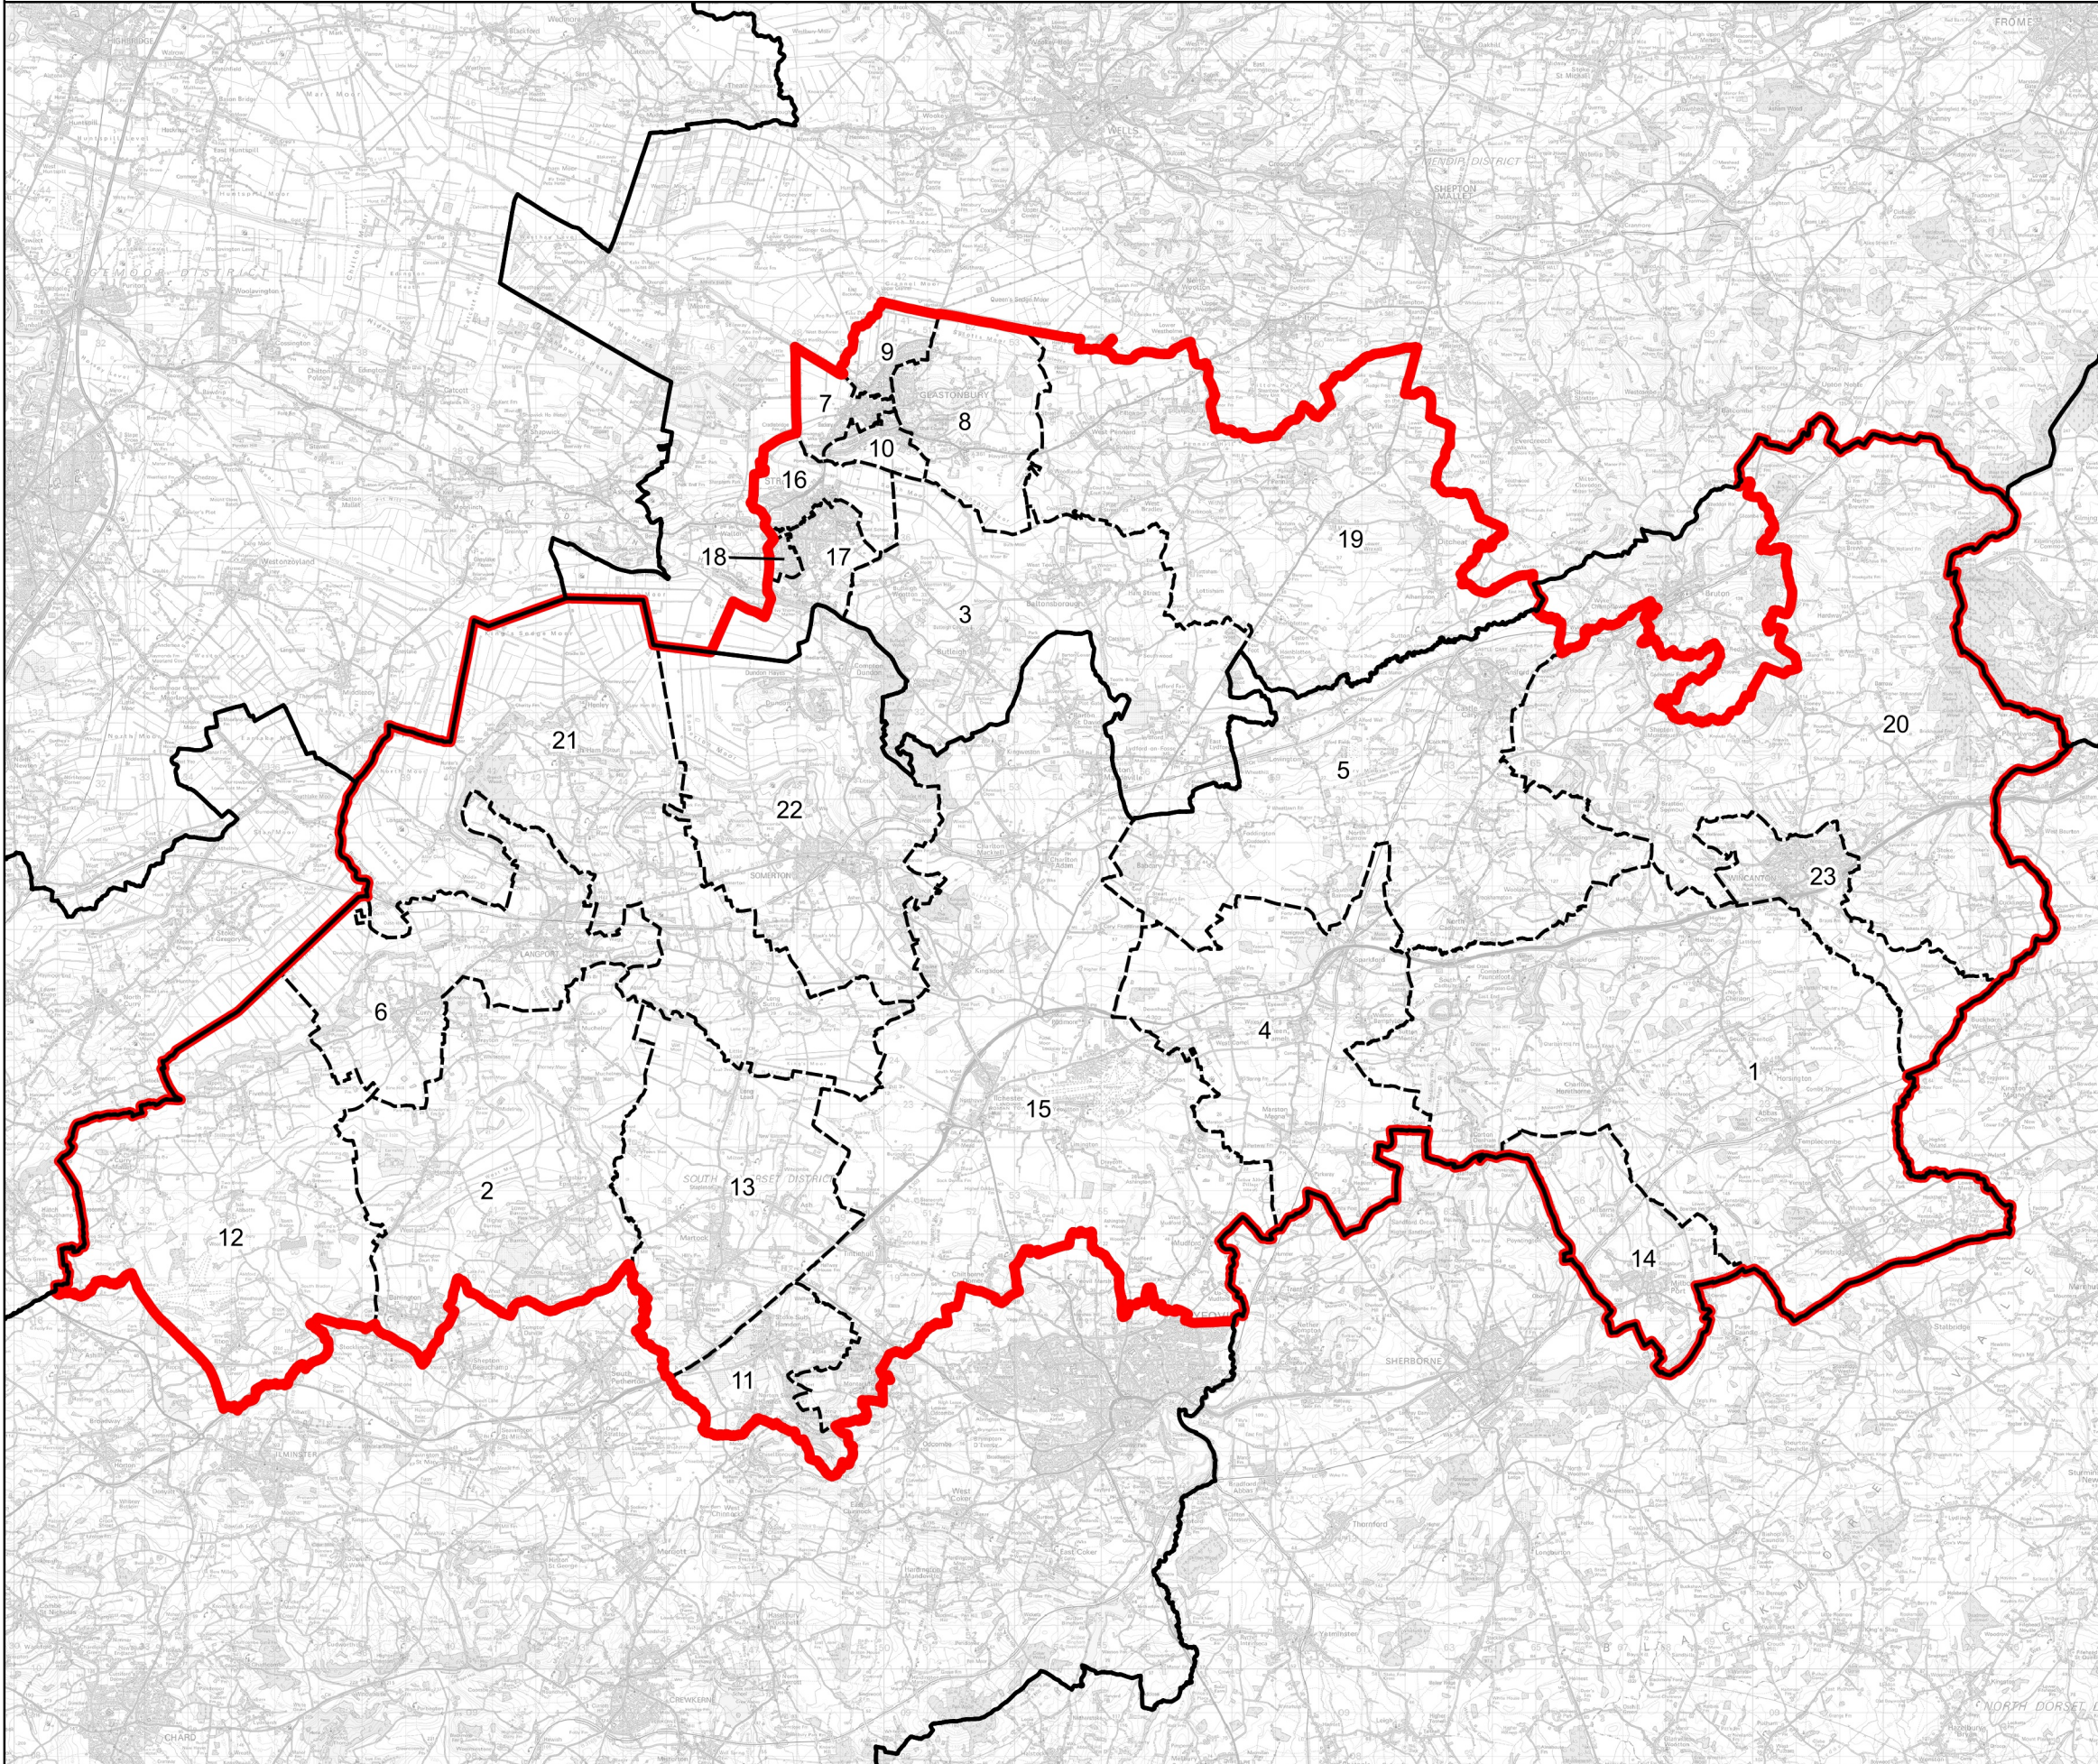

Boundary Commission for England - Revised Proposals for the South West Region

Glastonbury and Somerton County Constituency - Electorate 69,990

Wards:

- 1 Blackmoor Vale
- 2 Burrow Hill
- 3 Butleigh and Baltonsborough
- 4 Camelot
- 5 Cary
- 6 Curry Rivel, Huish & Langport
- 7 Glastonbury St. Benedict's
- 8 Glastonbury St. Edmund's
- 9 Glastonbury St. John's
- 10 Glastonbury St. Mary's
- 11 Hamdon
- 12 Islemoor
- 13 Martock
- 14 Milborne Port
- 15 Northstone, Ivelchester & St. Michael's
- 16 Street North
- 17 Street South
- 18 Street West
- 19 The Pennards and Ditcheat
- 20 Tower
- 21 Turn Hill
- 22 Wessex
- 23 Wincanton

Constituency
 Local Authorities
 Wards

0 2 4 km

© Crown copyright and database rights 2022 OS 100018289. You are permitted to use this data solely to enable you to respond to, or interact with, the organisation that provided you with the data. You are not permitted to copy, sub-licence, distribute or sell any of this data to third parties in any form. Third party rights to enforce the terms of this licence shall be reserved to OS.

Glastonbury and Somerton County Constituency