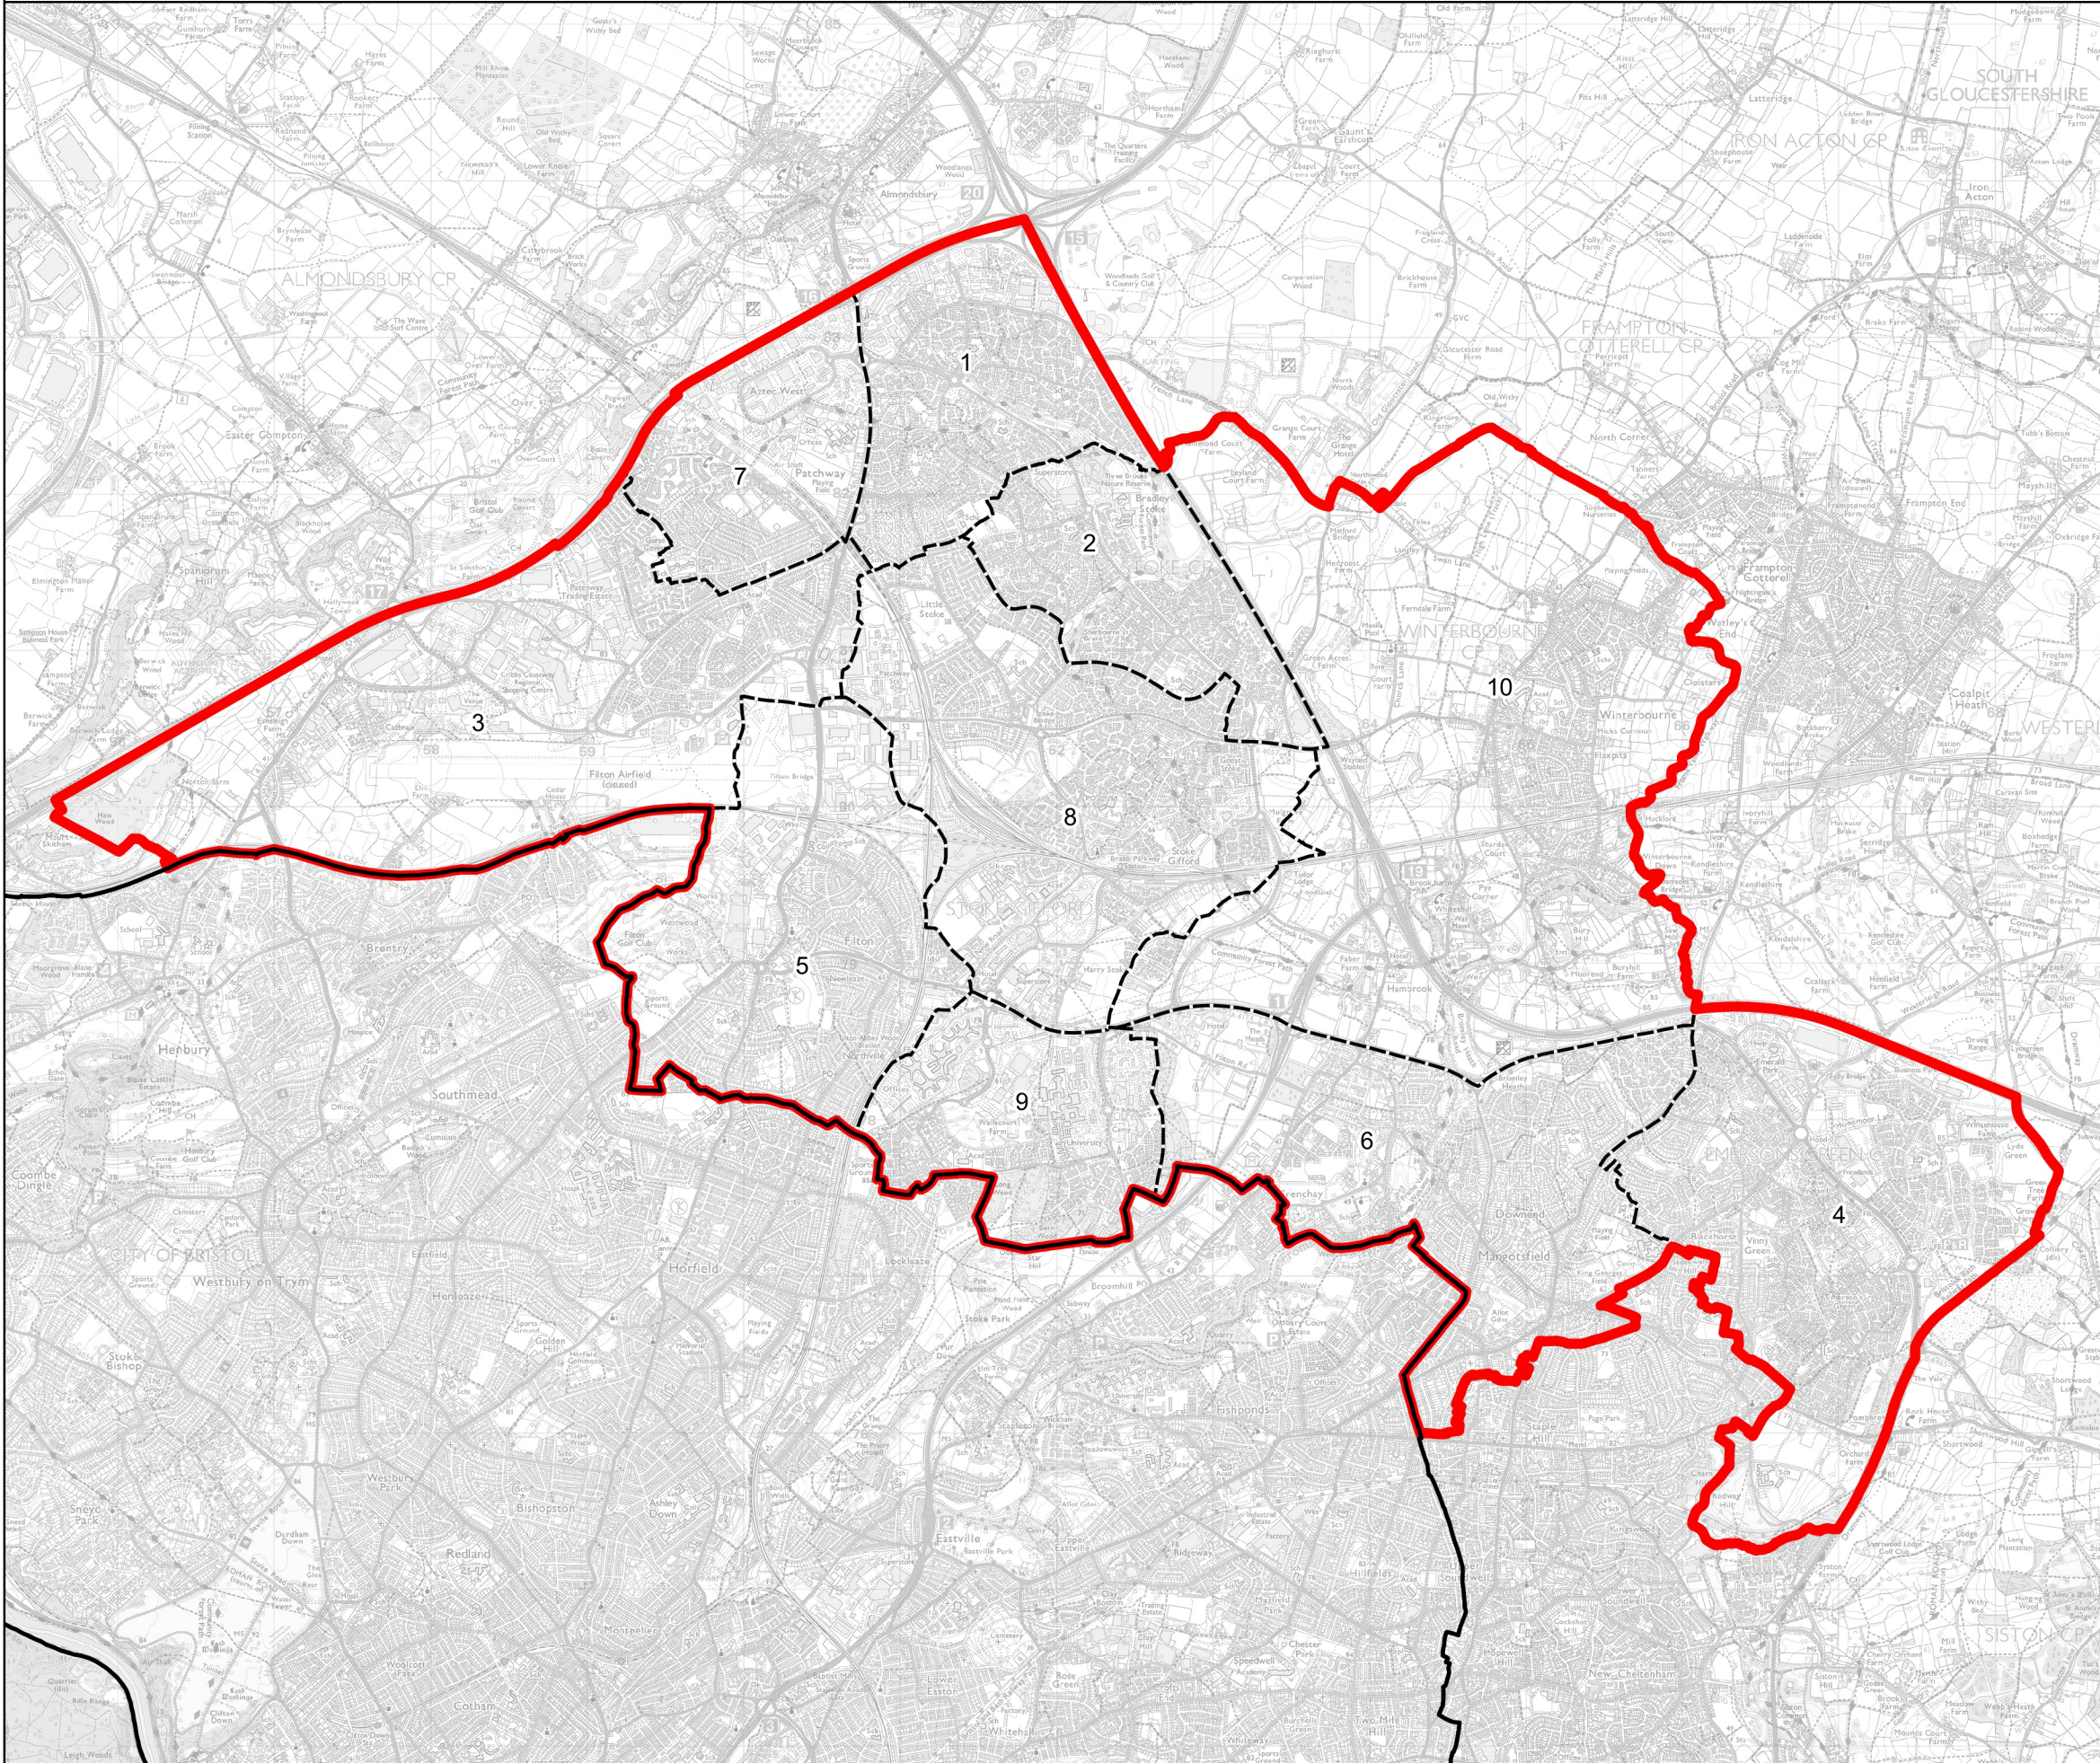

Boundary Commission for England - Revised Proposals for the South West Region

Filton and Bradley Stoke Borough Constituency - Electorate 73,598

Wards:

- 1 Bradley Stoke North
- 2 Bradley Stoke South
- 3 Charlton & Cribbs
- 4 Emersons Green
- 5 Filton
- 6 Frenchay & Downend
- 7 Patchway Coniston
- 8 Stoke Gifford
- 9 Stoke Park & Cheswick
- 10 Winterbourne

Constituency
Local Authorities
Wards
0 0.6 1.2 km
<small>© Crown copyright and database rights 2022 OS 100018289. You are permitted to use this data solely to enable you to respond to, or interact with, the organisation that provided you with the data. You are not permitted to copy, sub-licence, distribute or sell any of this data to third parties in any form. Third party rights to enforce the terms of this licence shall be reserved to OS.</small>