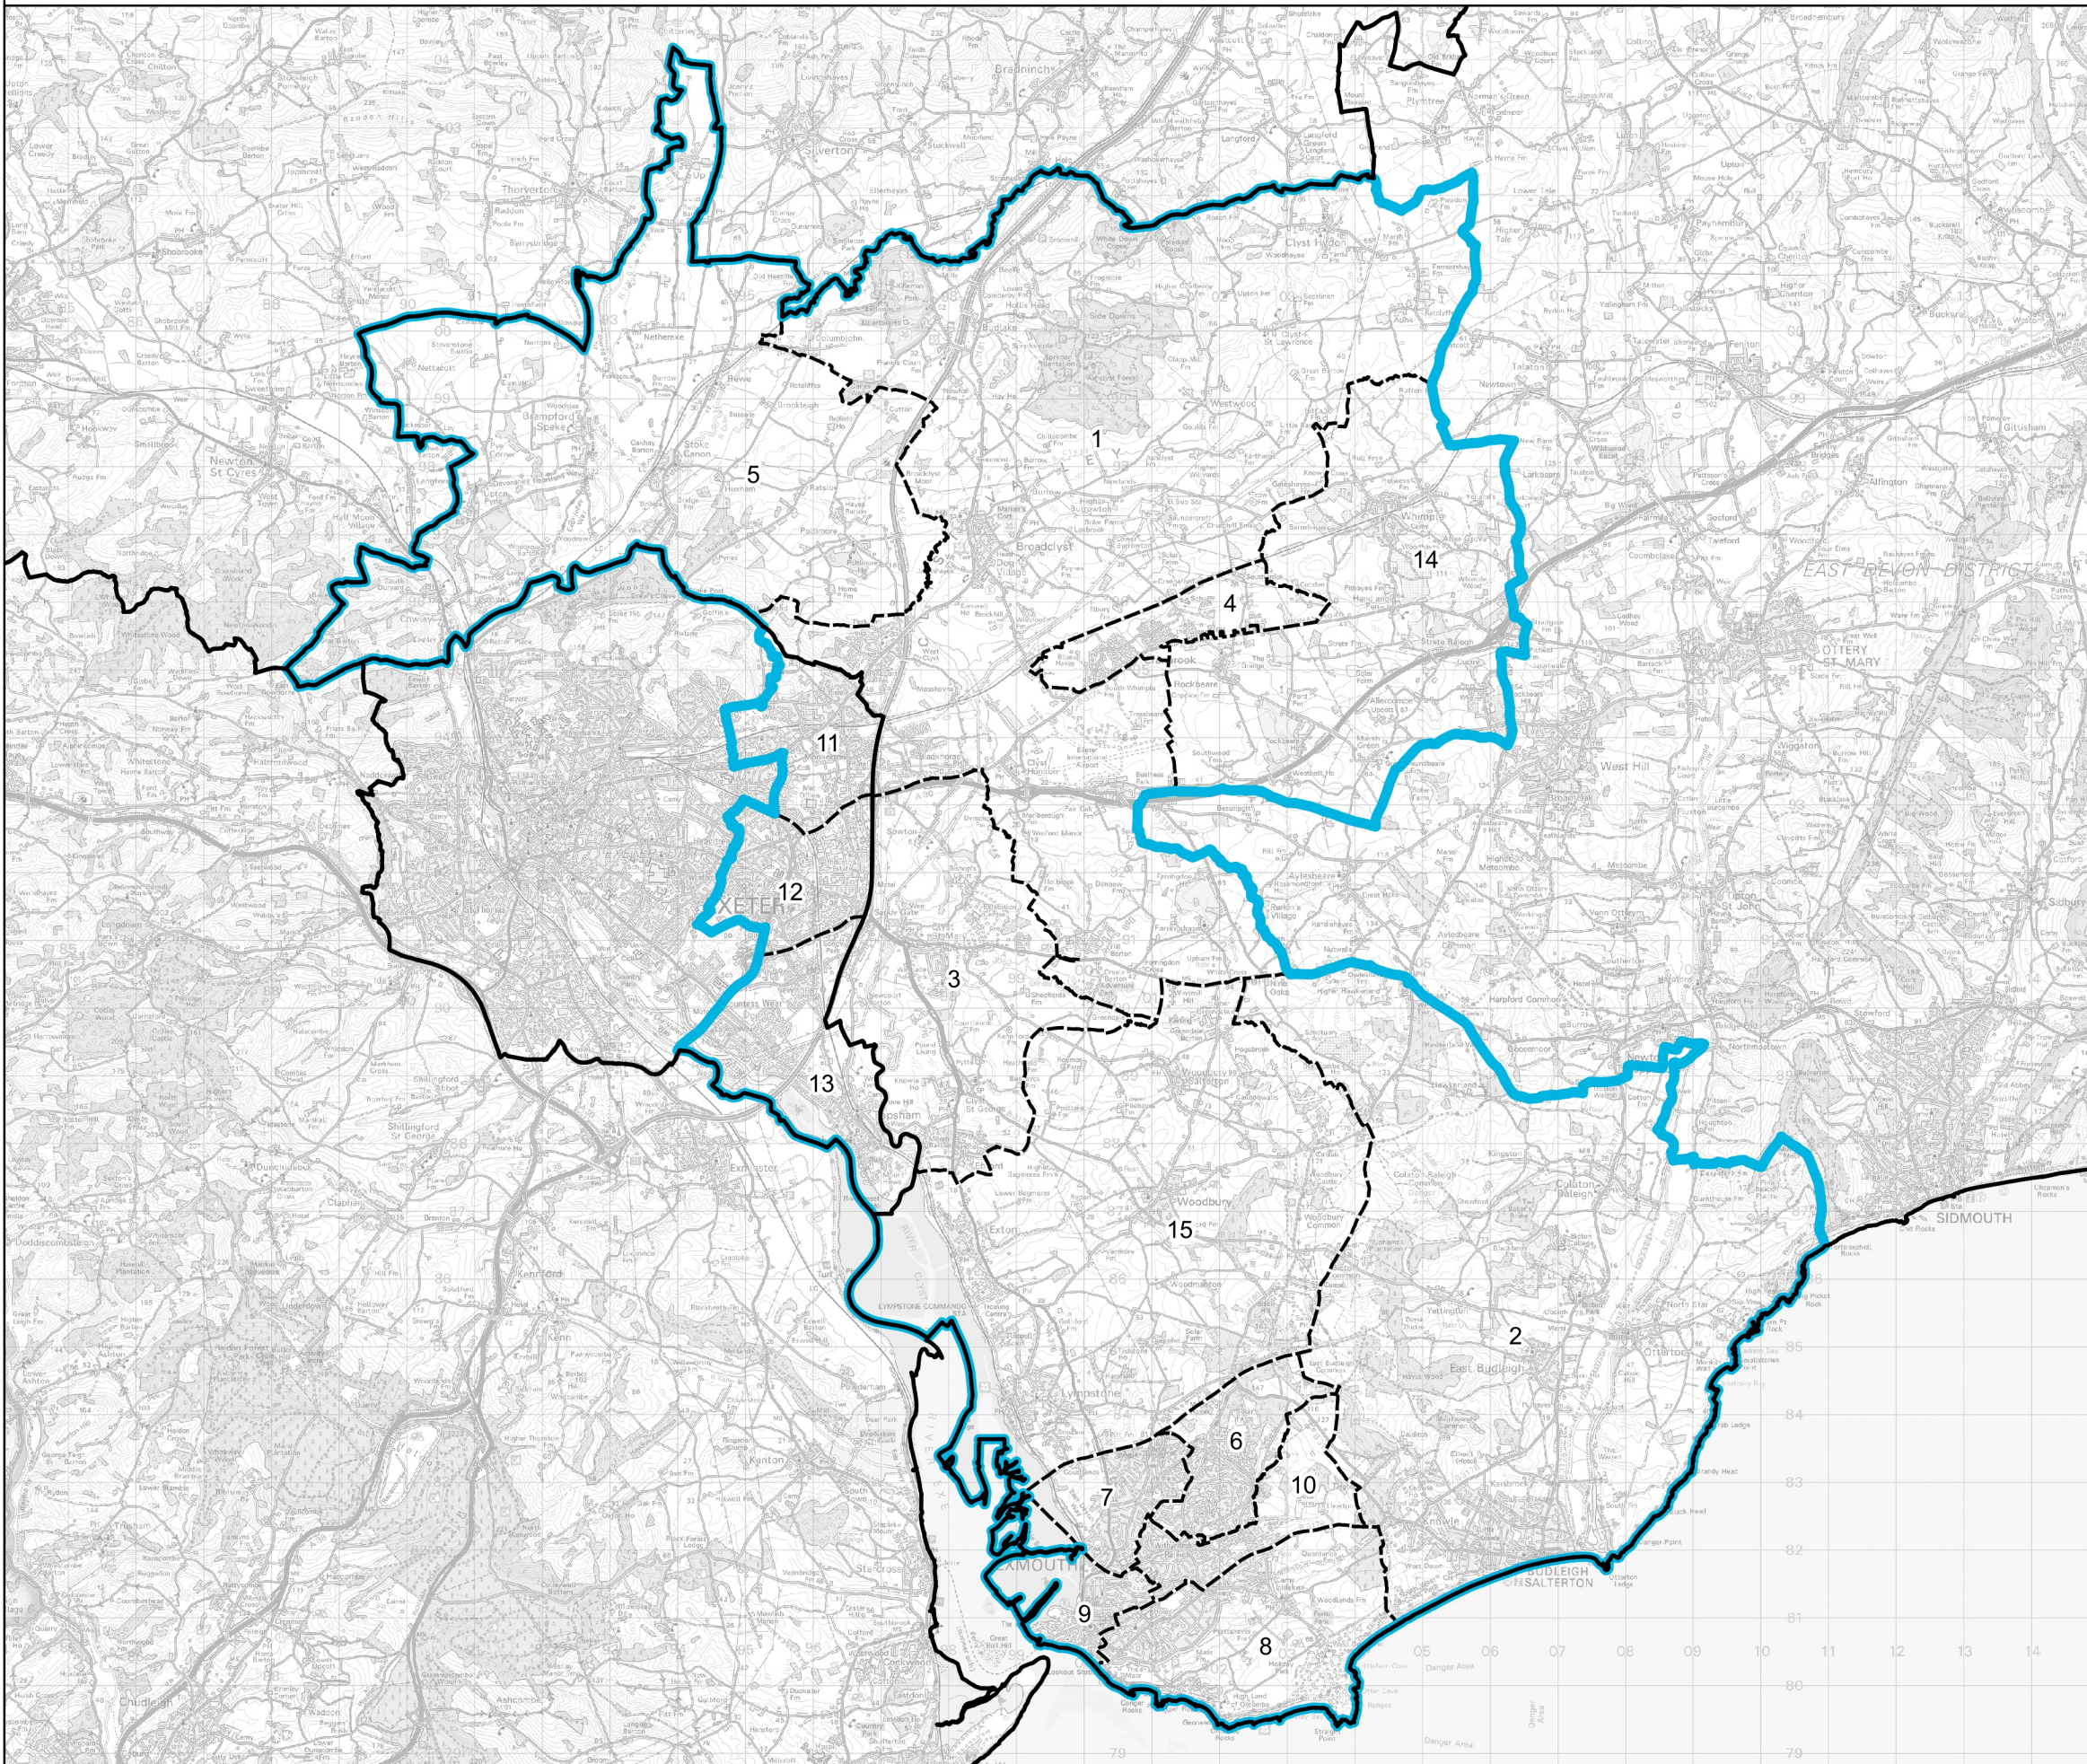

Boundary Commission for England - Revised Proposals for the South West Region

Exeter East and Exmouth County Constituency - Electorate 74,502

Wards:

- 1 Broadclyst
- 2 Budleigh & Raleigh
- 3 Clyst Valley
- 4 Cranbrook
- 5 Exe Valley
- 6 Exmouth Brixington
- 7 Exmouth Halsdon
- 8 Exmouth Littleham
- 9 Exmouth Town
- 10 Exmouth Withycombe Raleigh
- 11 Pinhoe
- 12 St. Loyes
- 13 Topsham
- 14 Whimble & Rockbeare
- 15 Woodbury & Lypmstone

-  Constituency
-  Local Authorities
-  Wards

© Crown copyright and database rights 2022 OS 100018289. You are permitted to use this data solely to enable you to respond to, or interact with, the organisation that provided you with the data. You are not permitted to copy, sub-licence, distribute or sell any of this data to third parties in any form. Third party rights to enforce the terms of this licence shall be reserved to OS.

Exeter East and Exmouth County Constituency