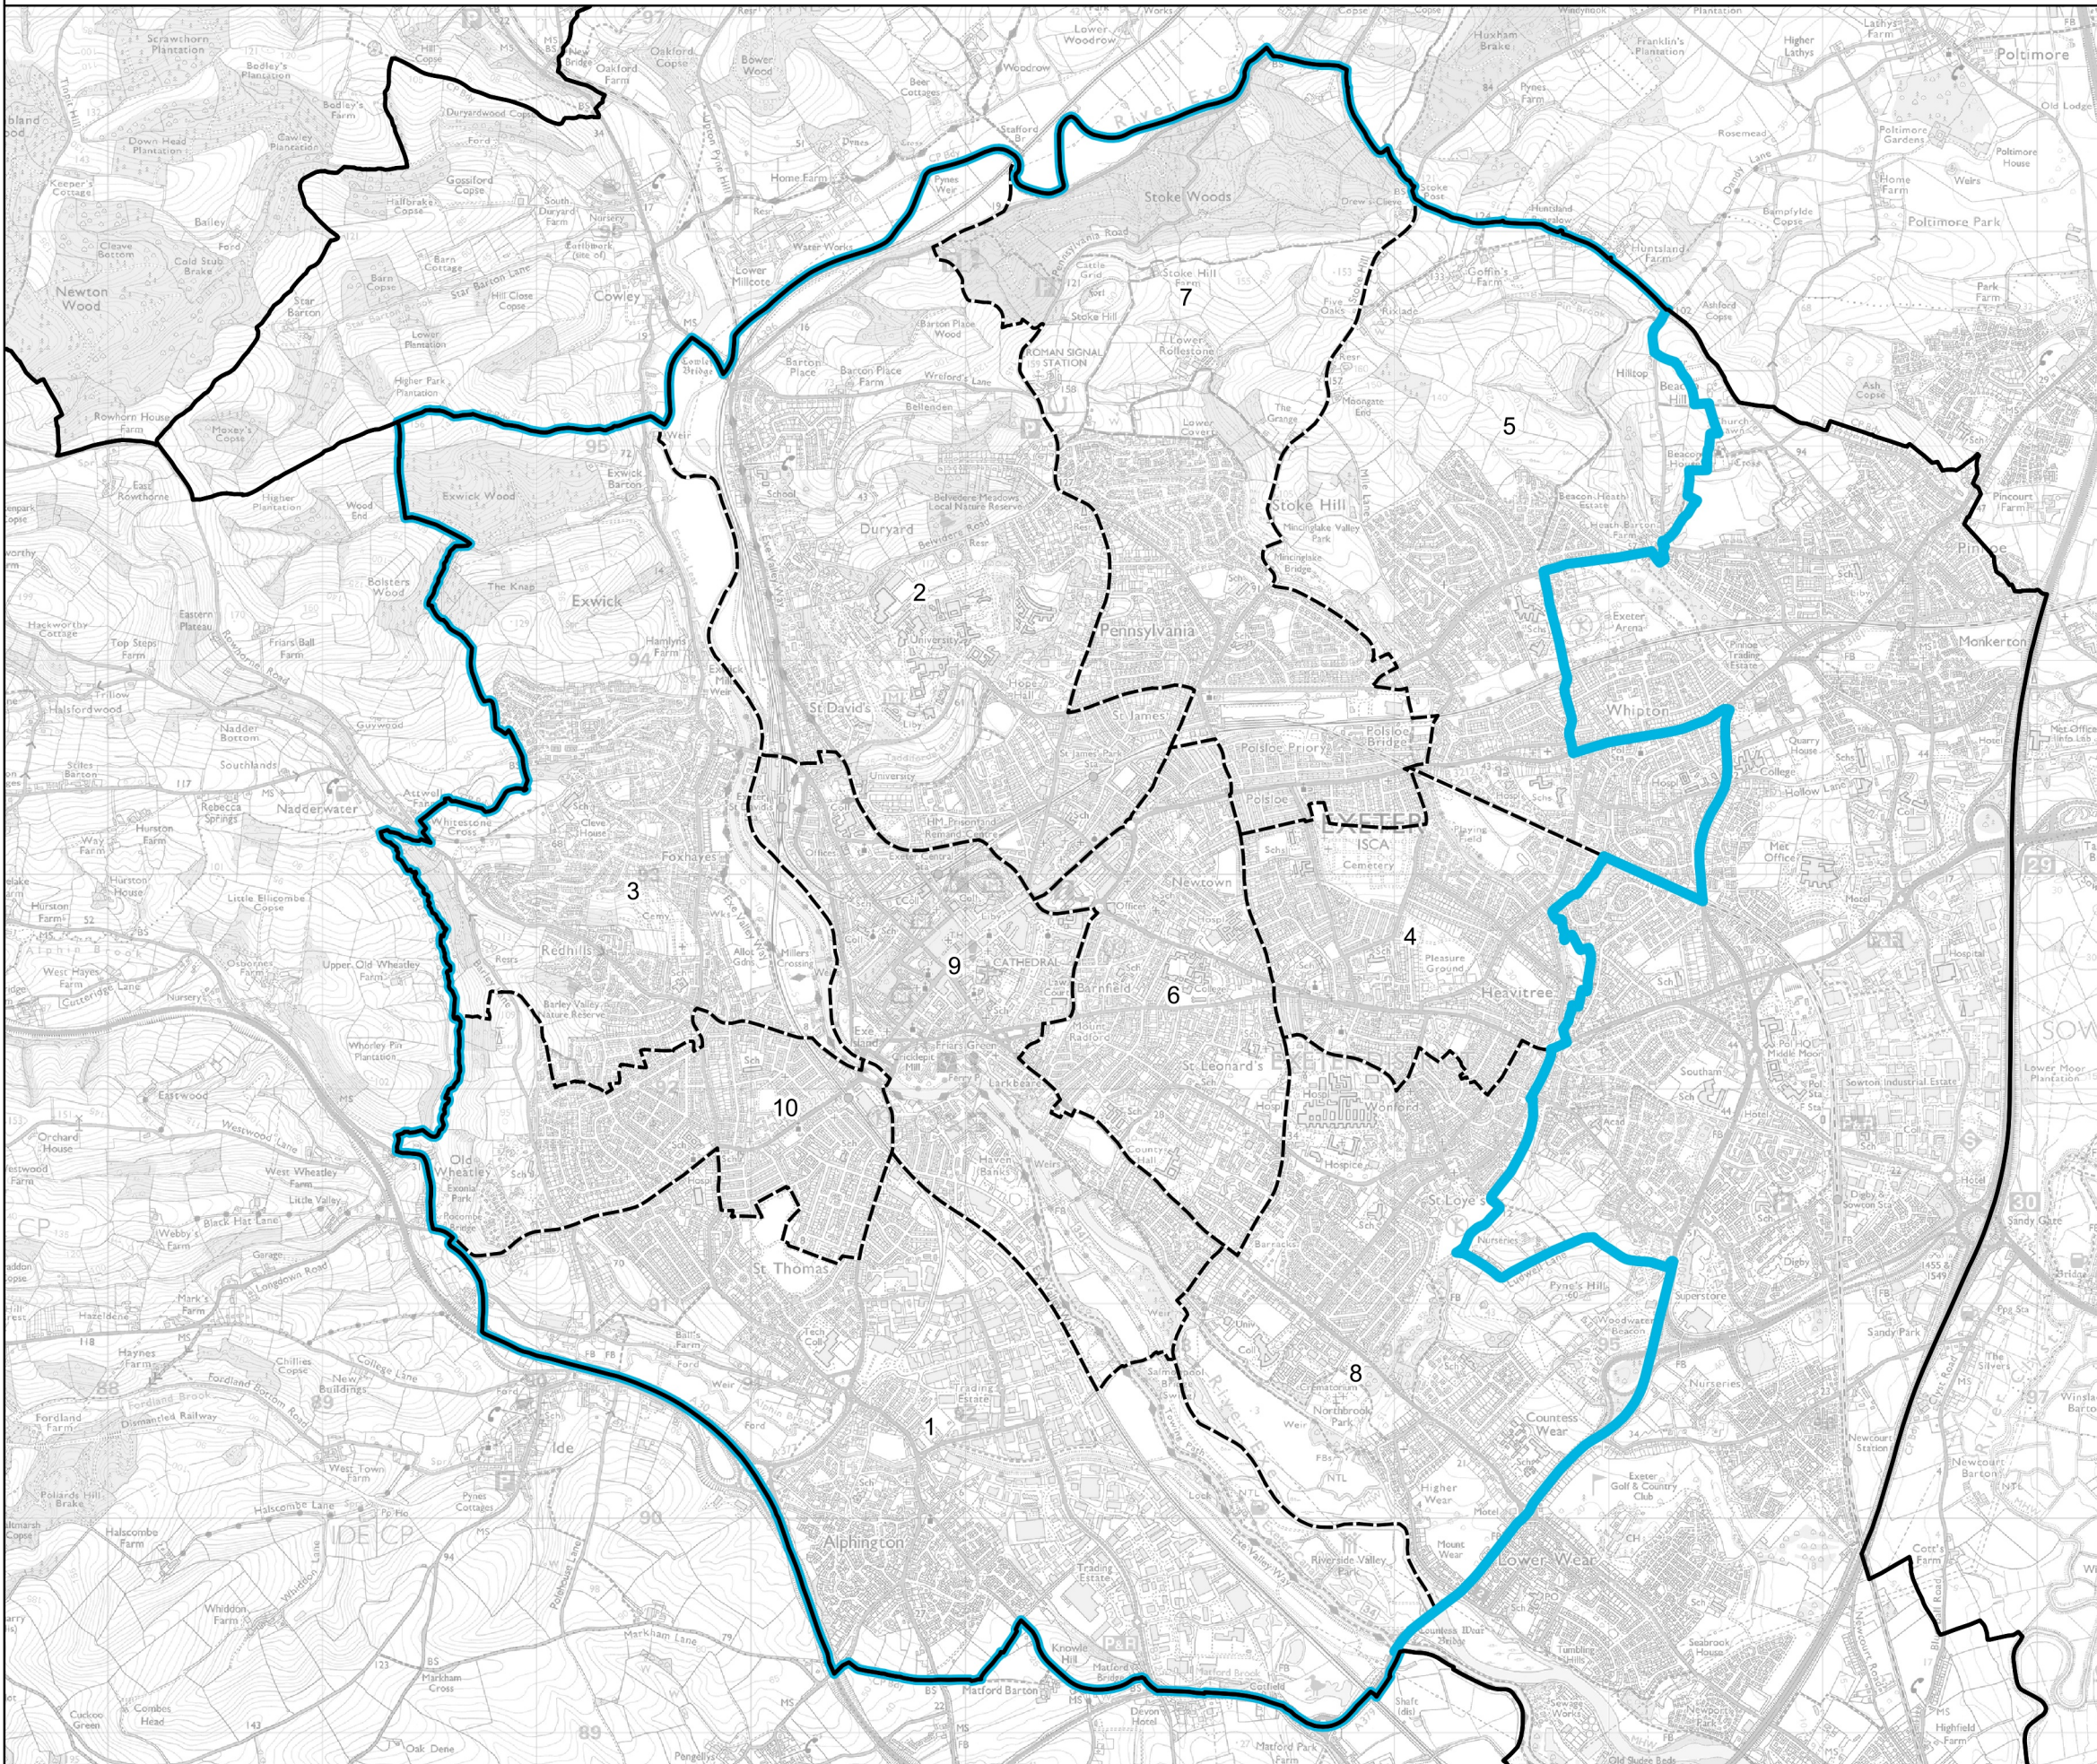

Wards:

- 1 Aliphington
- 2 Duryard & St. James
- 3 Exwick
- 4 Heavitree
- 5 Mincinglake & Whipton
- 6 Newtown & St. Leonard's
- 7 Pennsylvania
- 8 Priory
- 9 St. David's
- 10 St. Thomas

- Constituency
- Local Authorities
- Wards

0 0.4 0.8 km

© Crown copyright and database rights 2022 OS 100018289.
 You are permitted to use this data solely to enable you to respond to, or interact with, the organisation that provided you with the data. You are not permitted to copy, sub-licence, distribute or sell any of this data to third parties in any form. Third party rights to enforce the terms of this licence shall be reserved to OS.

Exeter Borough Constituency