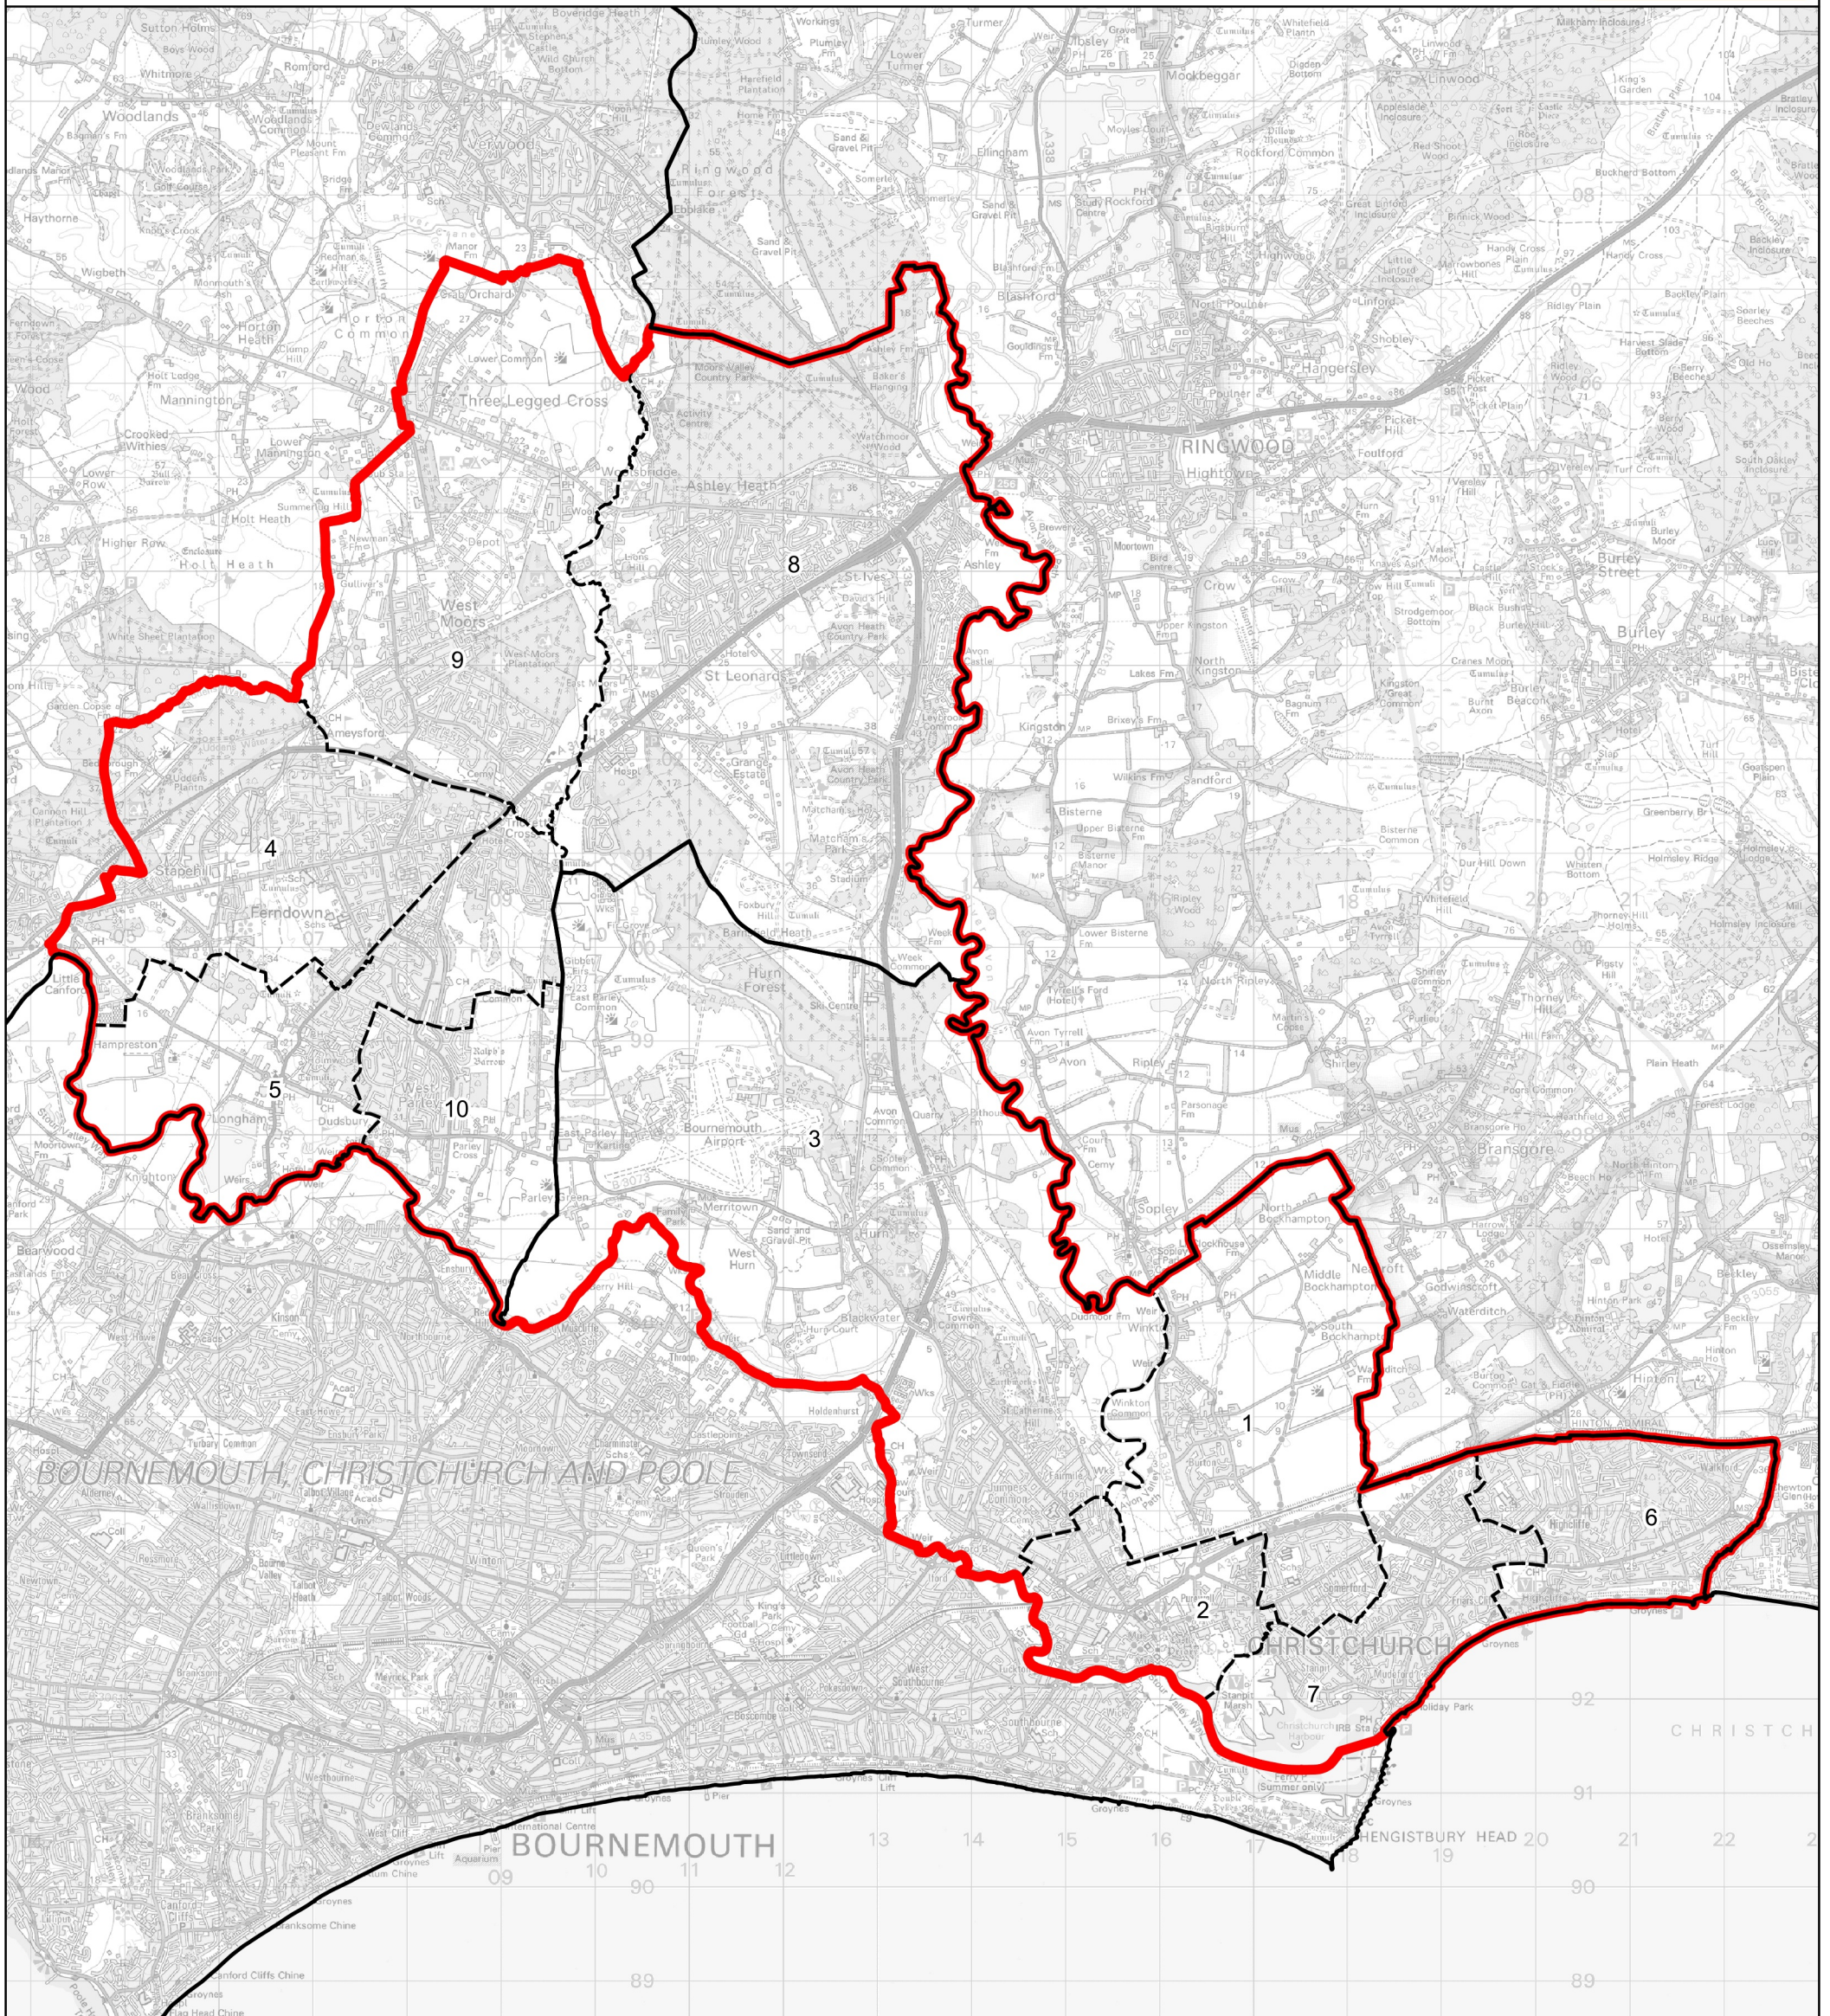

# Boundary Commission for England - Revised Proposals for the South West Region

Christchurch County Constituency - Electorate 71,598

**Wards:**

- |                         |                                       |
|-------------------------|---------------------------------------|
| 1 Burton & Grange       | 7 Mudeford, Stanpit & West Highcliffe |
| 2 Christchurch Town     | 8 St. Leonards & St. Ives             |
| 3 Commons               | 9 West Moors & Three Legged Cross     |
| 4 Ferndown North        | 10 West Parley                        |
| 5 Ferndown South        |                                       |
| 6 Highcliffe & Walkford |                                       |

- Constituency
- Local Authorities
- Wards

© Crown copyright and database rights 2022 OS 100018289. You are permitted to use this data solely to enable you to respond to, or interact with, the organisation that provided you with the data. You are not permitted to copy, sub-licence, distribute or sell any of this data to third parties in any form. Third party rights to enforce the terms of this licence shall be reserved to OS.

## Christchurch County Constituency