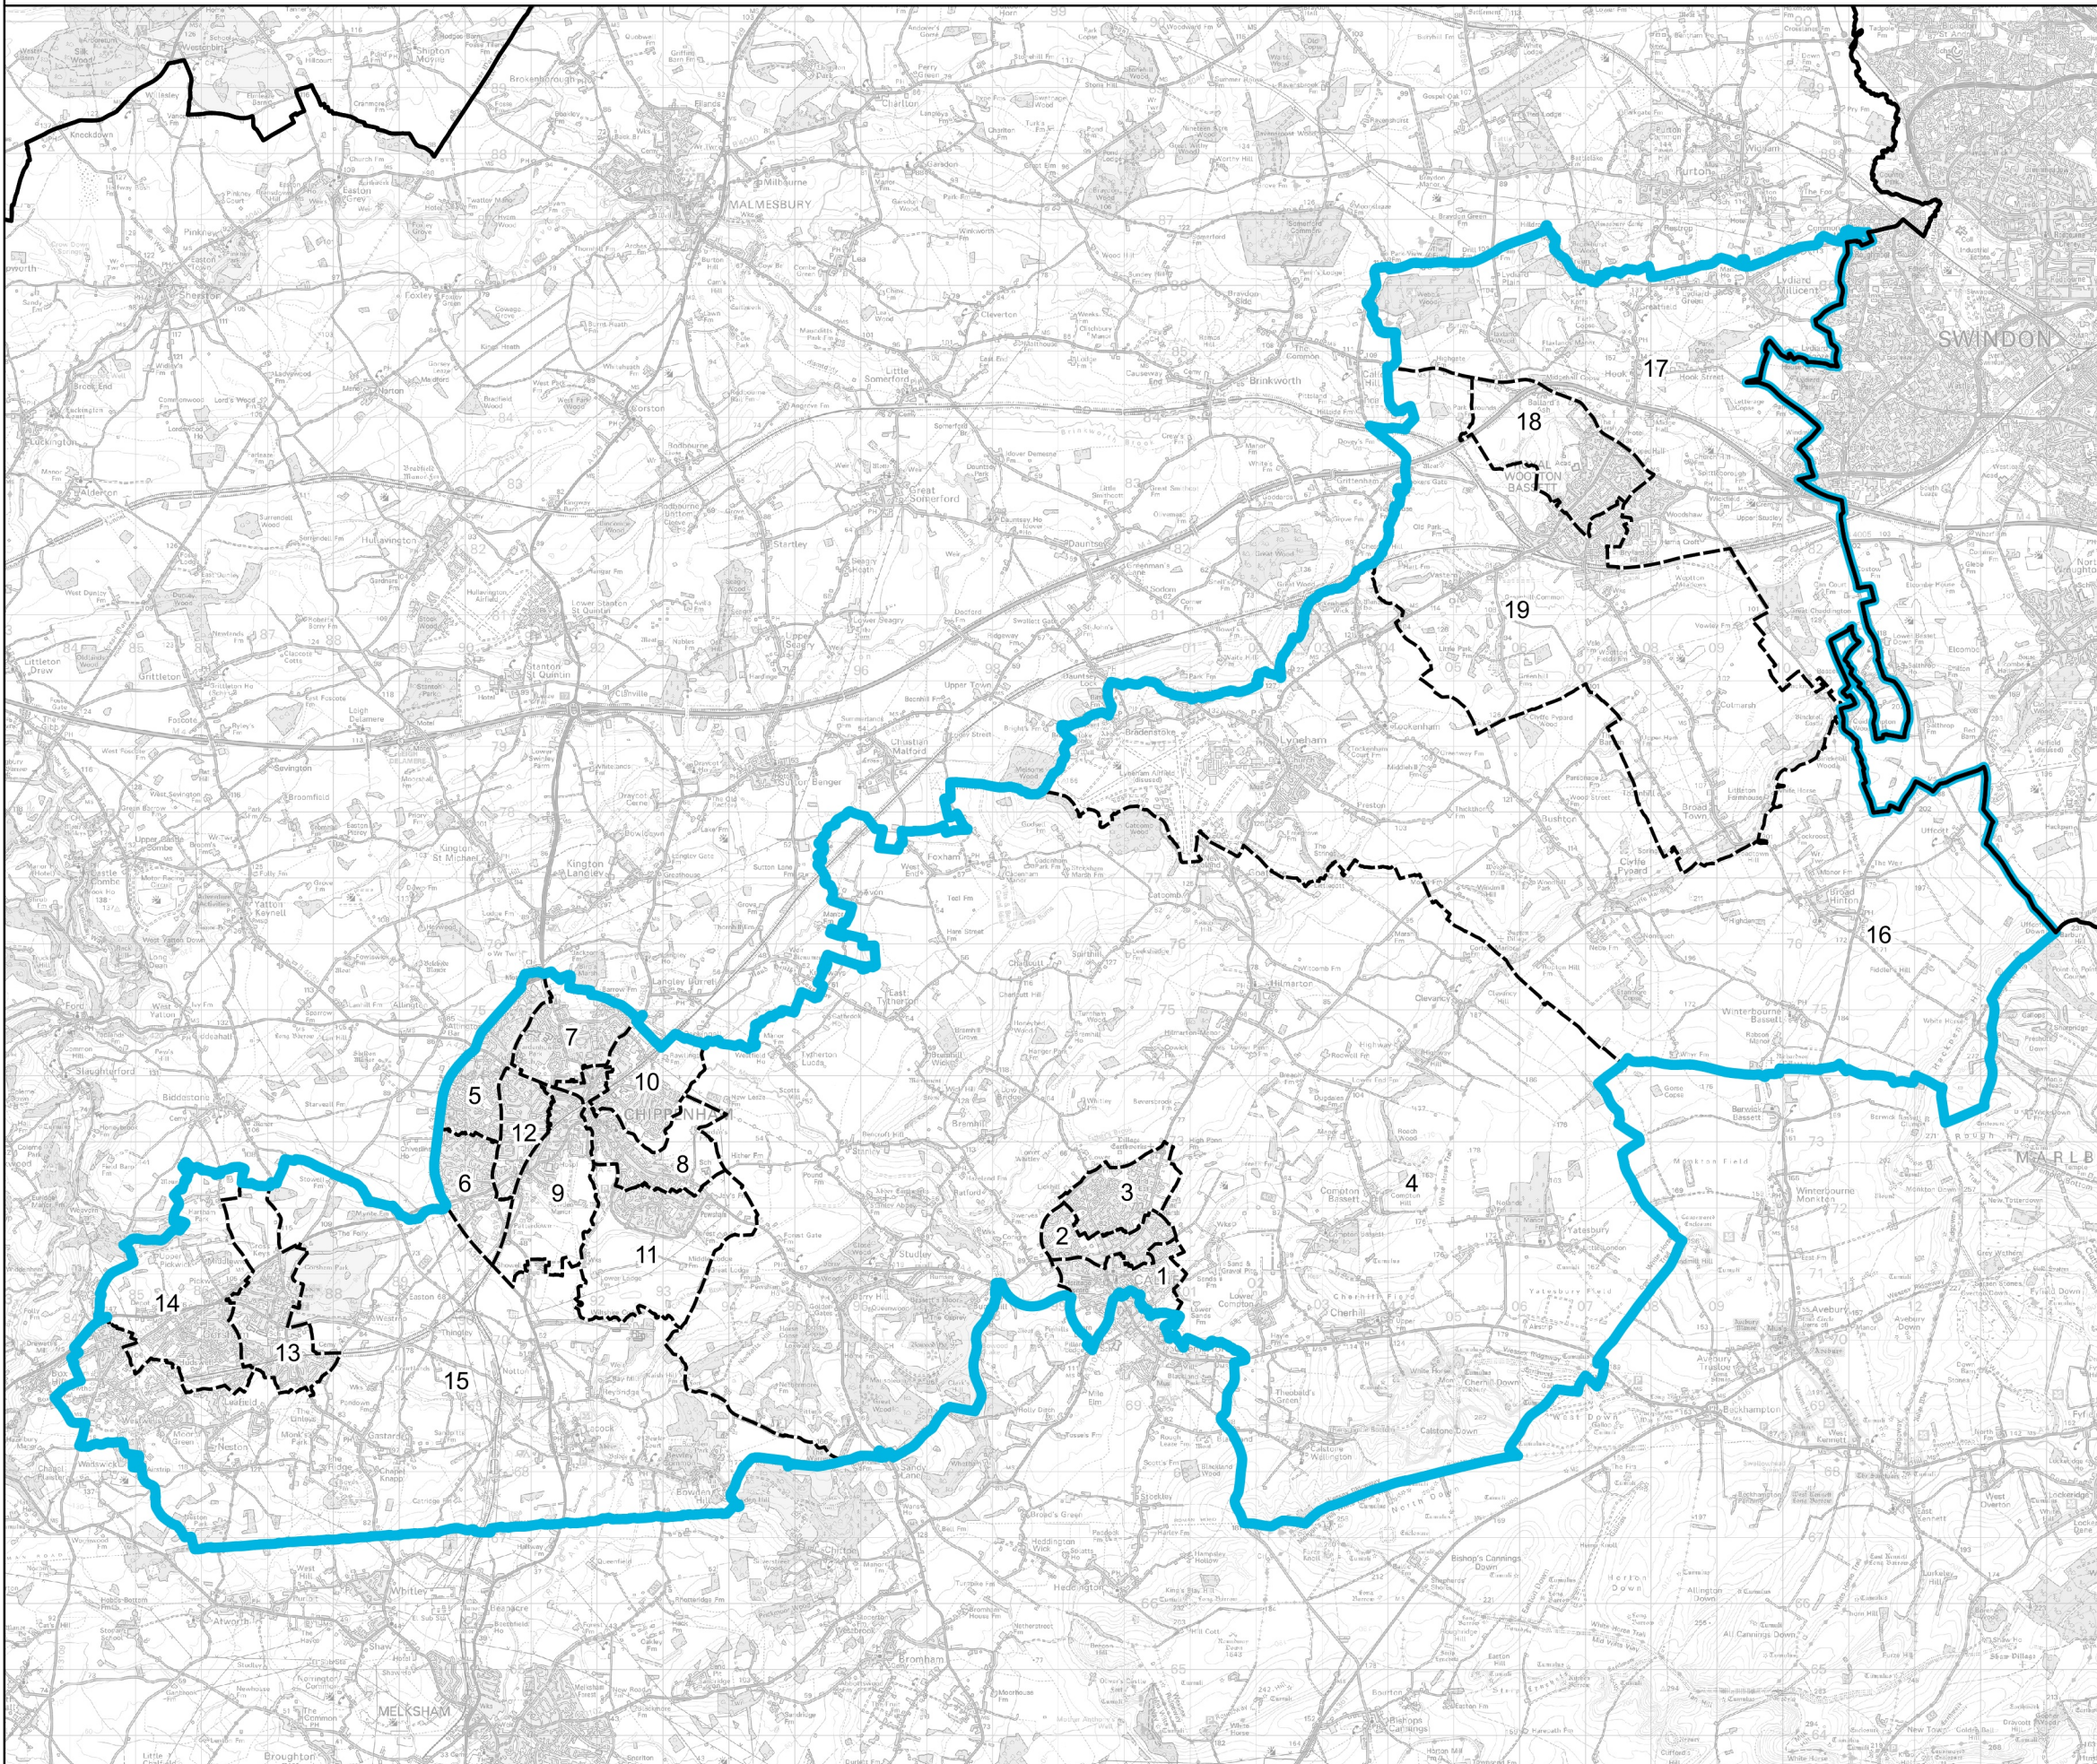

Wards:

- 1 Calne Central
- 2 Calne Chilvester & Abberd
- 3 Calne North
- 4 Calne Rural
- 5 Chippenham Cepen Park & Derriads
- 6 Chippenham Cepen Park & Hunters Moon
- 7 Chippenham Hardenhuish
- 8 Chippenham Hardens & Central
- 9 Chippenham Lowden & Rowden
- 10 Chippenham Monkton
- 11 Chippenham Pewsham
- 12 Chippenham Sheldon
- 13 Corsham Ladbrook
- 14 Corsham Pickwick
- 15 Corsham Without
- 16 Lyneham
- 17 Royal Wootton Bassett East
- 18 Royal Wootton Bassett North
- 19 Royal Wootton Bassett South & West

- Constituency
- Local Authorities
- Wards

0 1 2 km

© Crown copyright and database rights 2022 OS 100018289. You are permitted to use this data solely to enable you to respond to, or interact with, the organisation that provided you with the data. You are not permitted to copy, sub-licence, distribute or sell any of this data to third parties in any form. Third party rights to enforce the terms of this licence shall be reserved to OS.