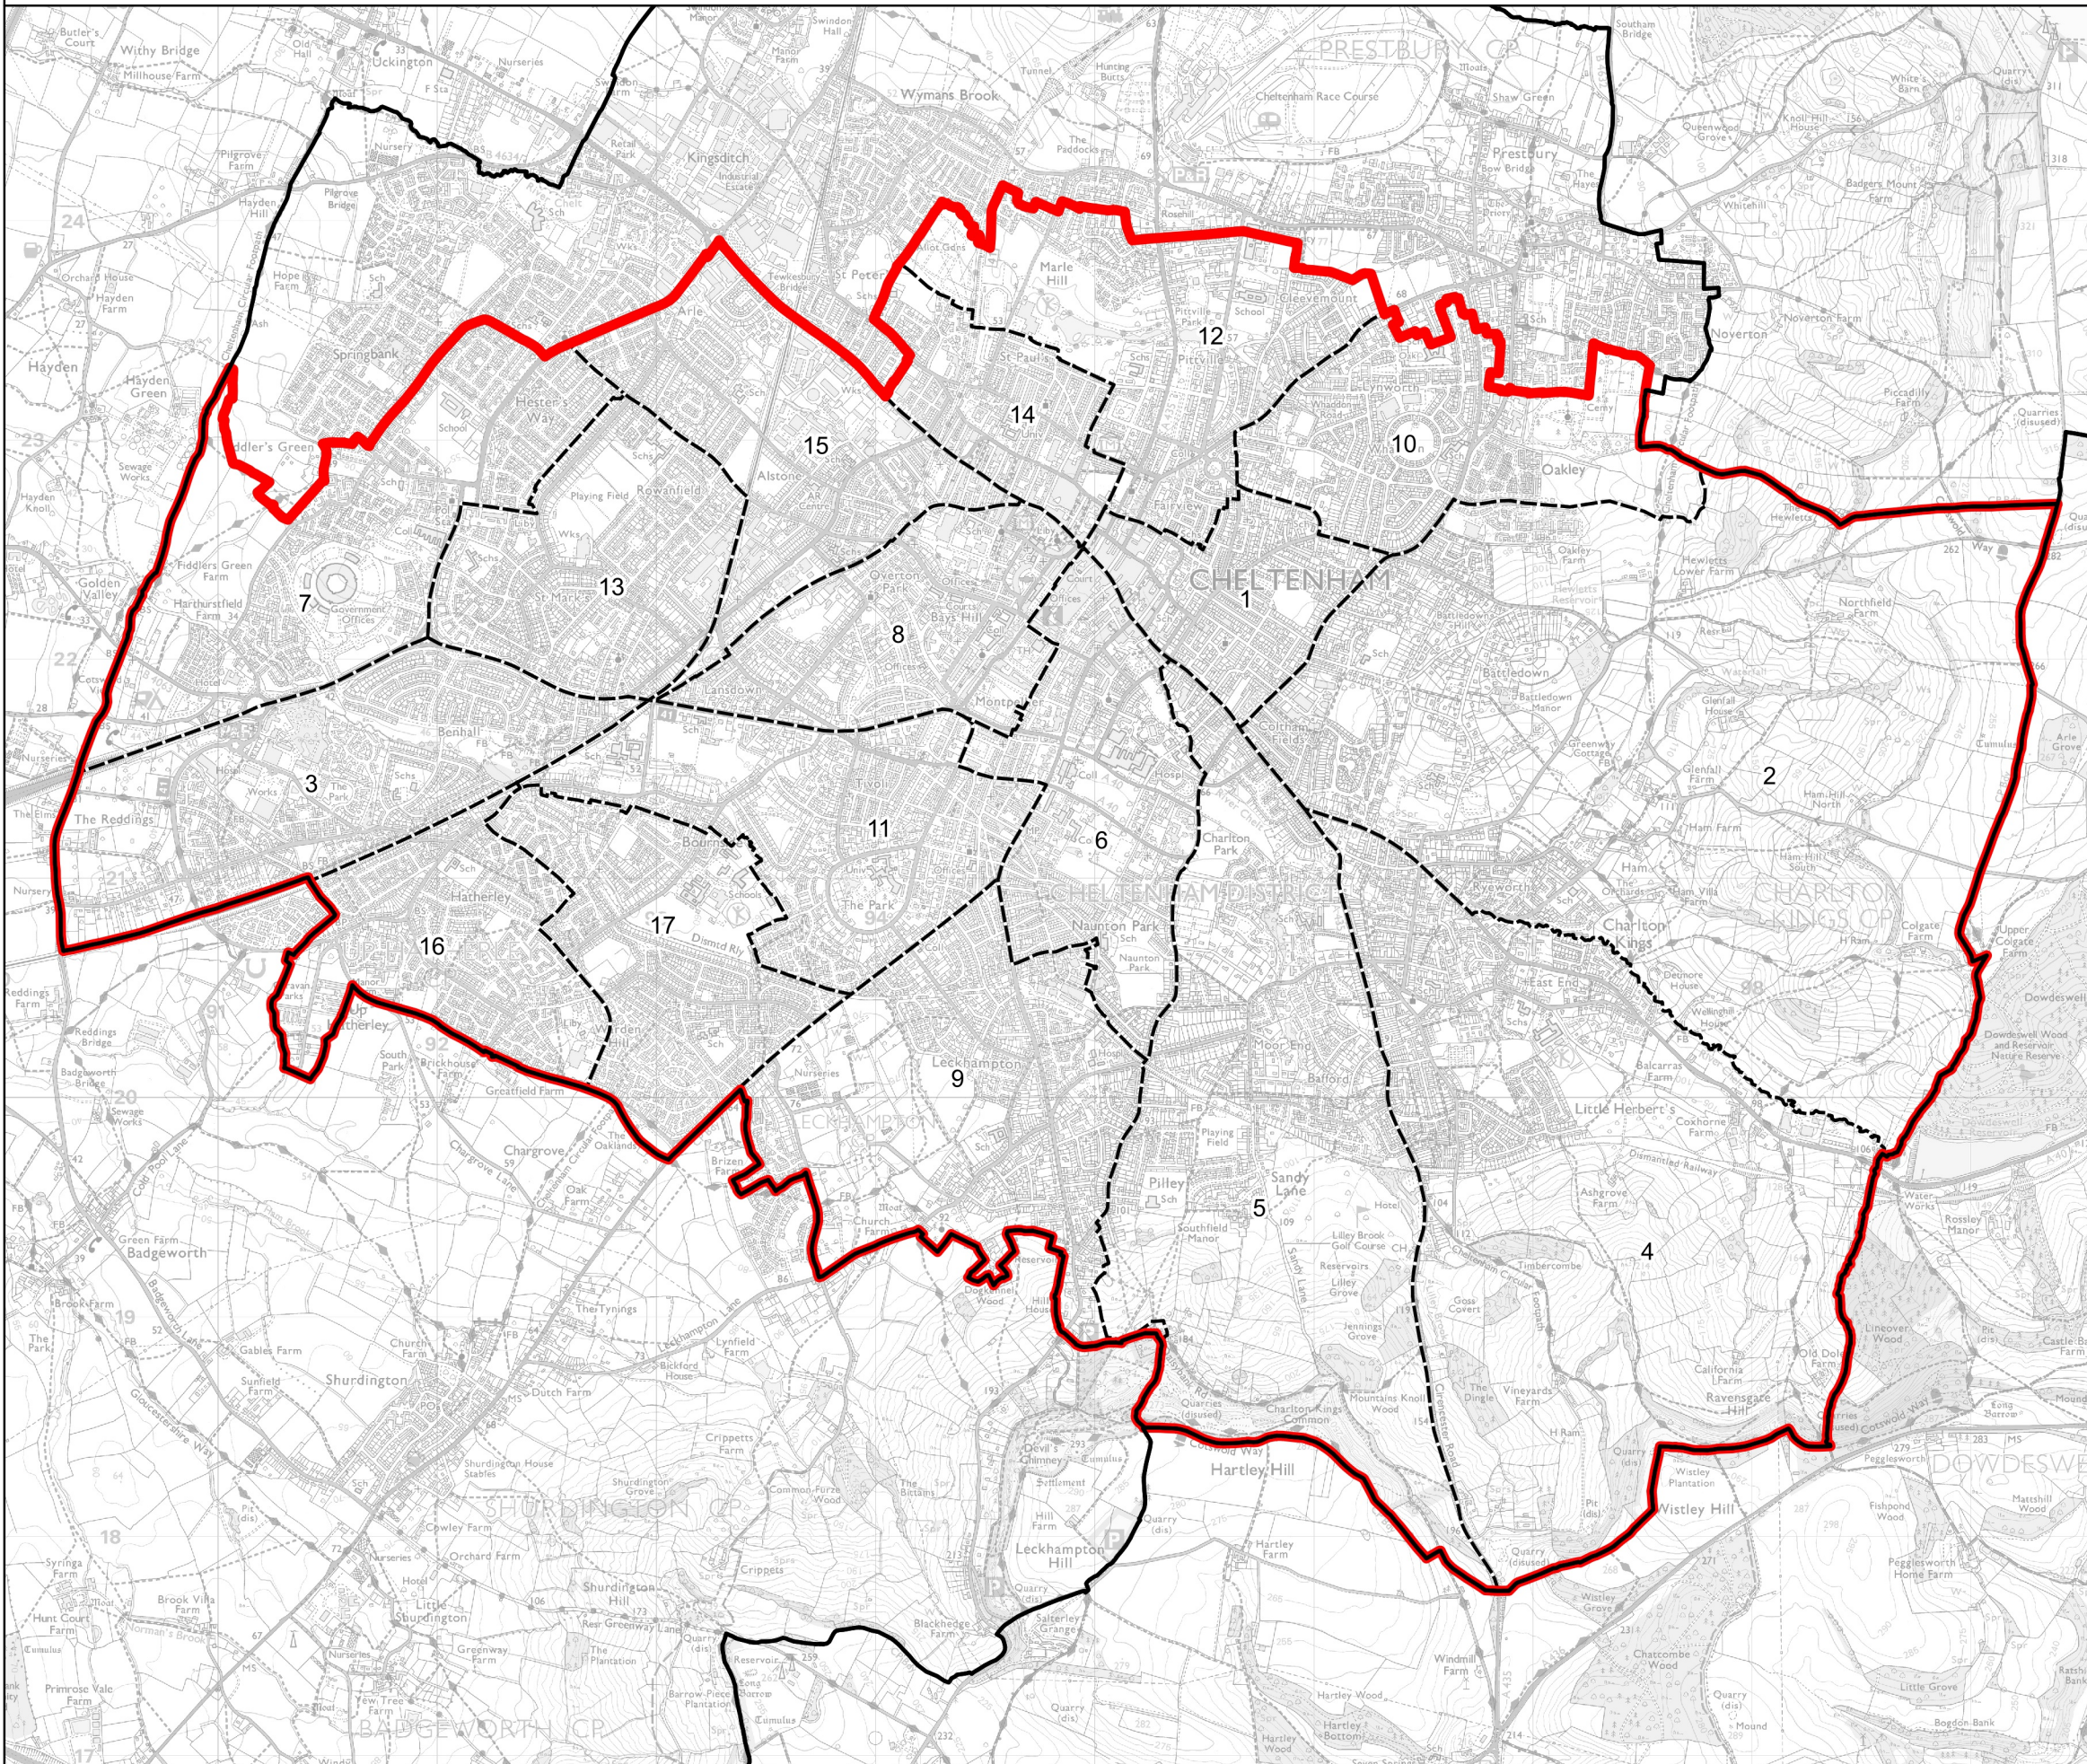

Boundary Commission for England - Revised Proposals for the South West Region

Cheltenham Borough Constituency - Electorate 75,292

Wards:

- 1 All Saints
- 2 Battledown
- 3 Benhall and the Reddings
- 4 Charlton Kings
- 5 Charlton Park
- 6 College
- 7 Hesters Way
- 8 Lansdown
- 9 Leckhampton
- 10 Oakley
- 11 Park
- 12 Pittville
- 13 St. Mark's
- 14 St. Paul's
- 15 St. Peter's
- 16 Up Hatherley
- 17 Warden Hill

- Constituency
- Local Authorities
- Wards

0 0.4 0.8 km

© Crown copyright and database rights 2022 OS 100018289. You are permitted to use this data solely to enable you to respond to, or interact with, the organisation that provided you with the data. You are not permitted to copy, sub-licence, distribute or sell any of this data to third parties in any form. Third party rights to enforce the terms of this licence shall be reserved to OS.