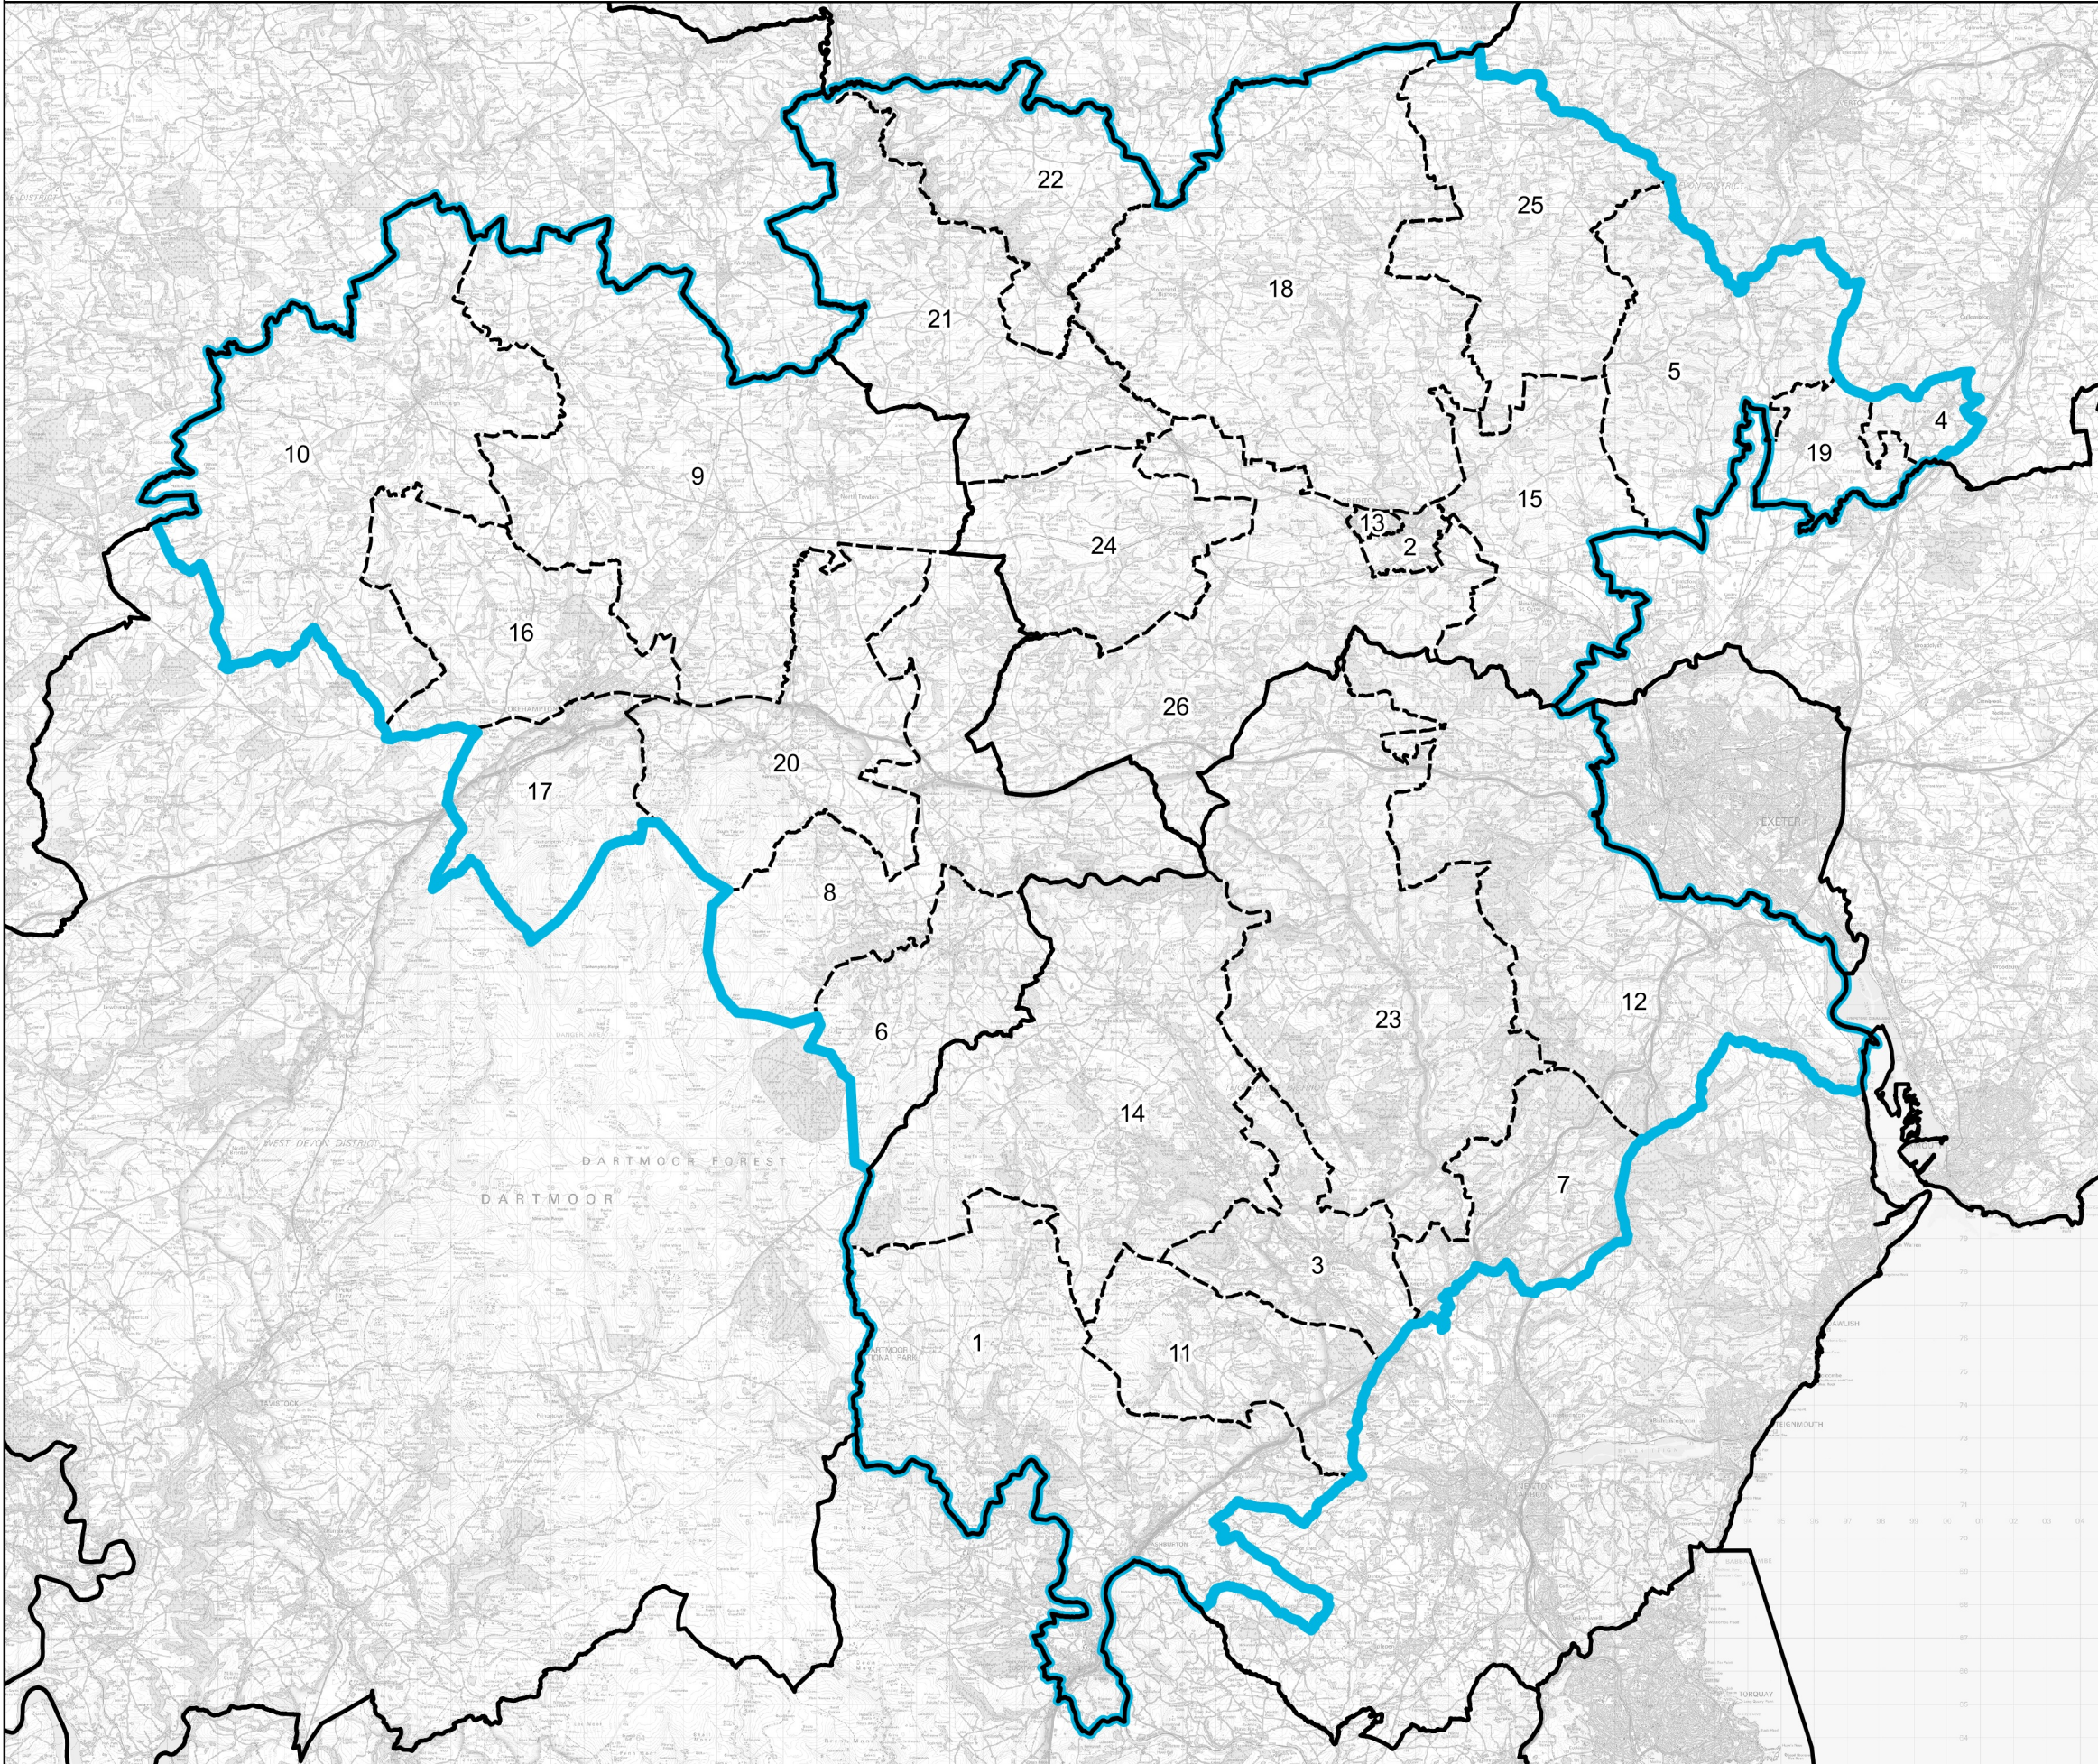

Boundary Commission for England - Revised Proposals for the South West Region

Central Devon County Constituency - **Electorate 73,491**

Wards:

- 1 Ashburton & Buckfastleigh
- 2 Boniface
- 3 Bovey
- 4 Bradninch
- 5 Cadbury
- 6 Chagford
- 7 Chudleigh
- 8 Drewsteignton
- 9 Exbourne
- 10 Hatherleigh
- 11 Haytor
- 12 Kenn Valley
- 13 Lawrence
- 14 Moretonhampstead
- 15 Newbrooke
- 16 Okehampton North
- 17 Okehampton South
- 18 Sandford and Creedy
- 19 Silverton
- 20 South Tawton
- 21 Taw
- 22 Taw Vale
- 23 Teign Valley
- 24 Upper Yeo
- 25 Way
- 26 Yeo

-  Constituency
-  Local Authorities
-  Wards

0 3 6 km

© Crown copyright and database rights 2022 OS 100018289. You are permitted to use this data solely to enable you to respond to, or interact with, the organisation that provided you with the data. You are not permitted to copy, sub-licence, distribute or sell any of this data to third parties in any form. Third party rights to enforce the terms of this licence shall be reserved to OS.

Central Devon County Constituency