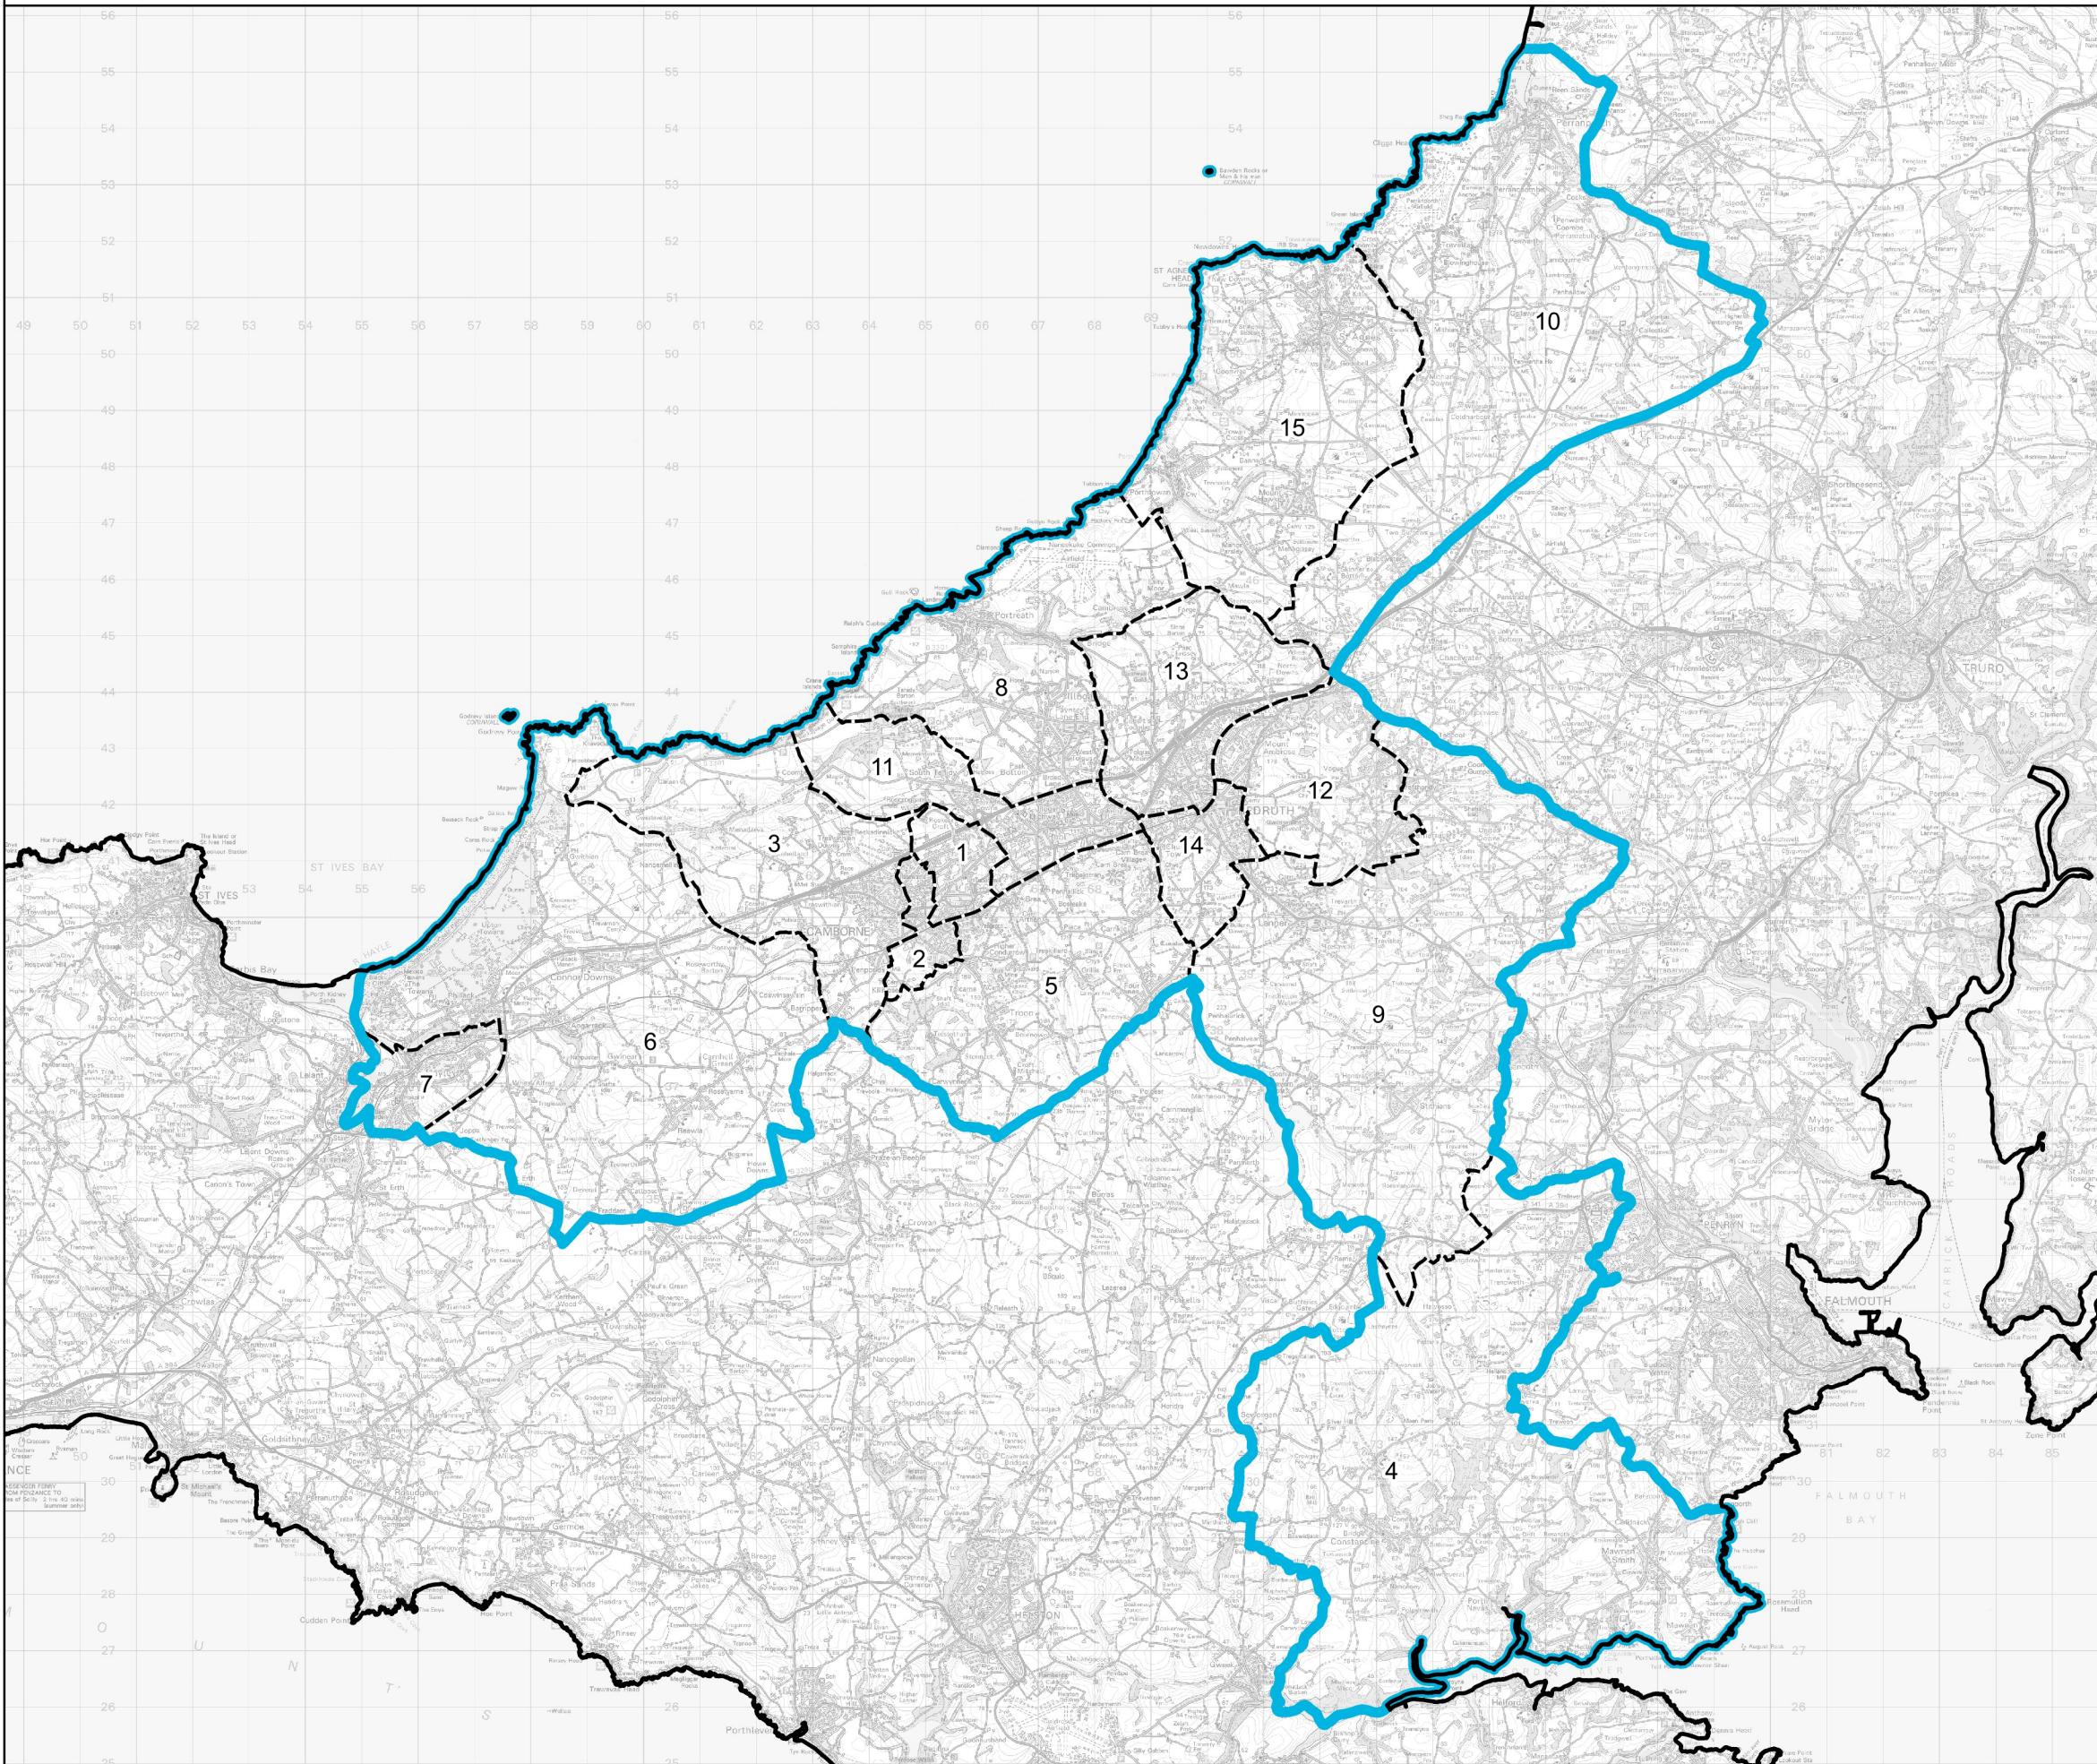

Boundary Commission for England - Revised Proposals for the South West Region

Camborne and Redruth County Constituency - **Electorate 73,568**

Wards:

- 1 Camborne Roskear & Tuckingmill
- 2 Camborne Trelowarren
- 3 Camborne West & Treswithian
- 4 Constantine, Mabe & Mawnan
- 5 Four Lanes, Beacon & Troon
- 6 Gwinear-Gwithian & Hayle East
- 7 Hayle West
- 8 Illogan & Portreath
- 9 Lanner, Stithians & Gwennap
- 10 Perranporth
- 11 Pool & Tehidy
- 12 Redruth Central, Carharrack & St Day
- 13 Redruth North
- 14 Redruth South
- 15 St Agnes

- Constituency
- Local Authorities
- Wards

0 1 2 km

© Crown copyright and database rights 2022 OS 100018289. You are permitted to use this data solely to enable you to respond to, or interact with, the organisation that provided you with the data. You are not permitted to copy, sub-licence, distribute or sell any of this data to third parties in any form. Third party rights to enforce the terms of this licence shall be reserved to OS.

Camborne and Redruth County Constituency