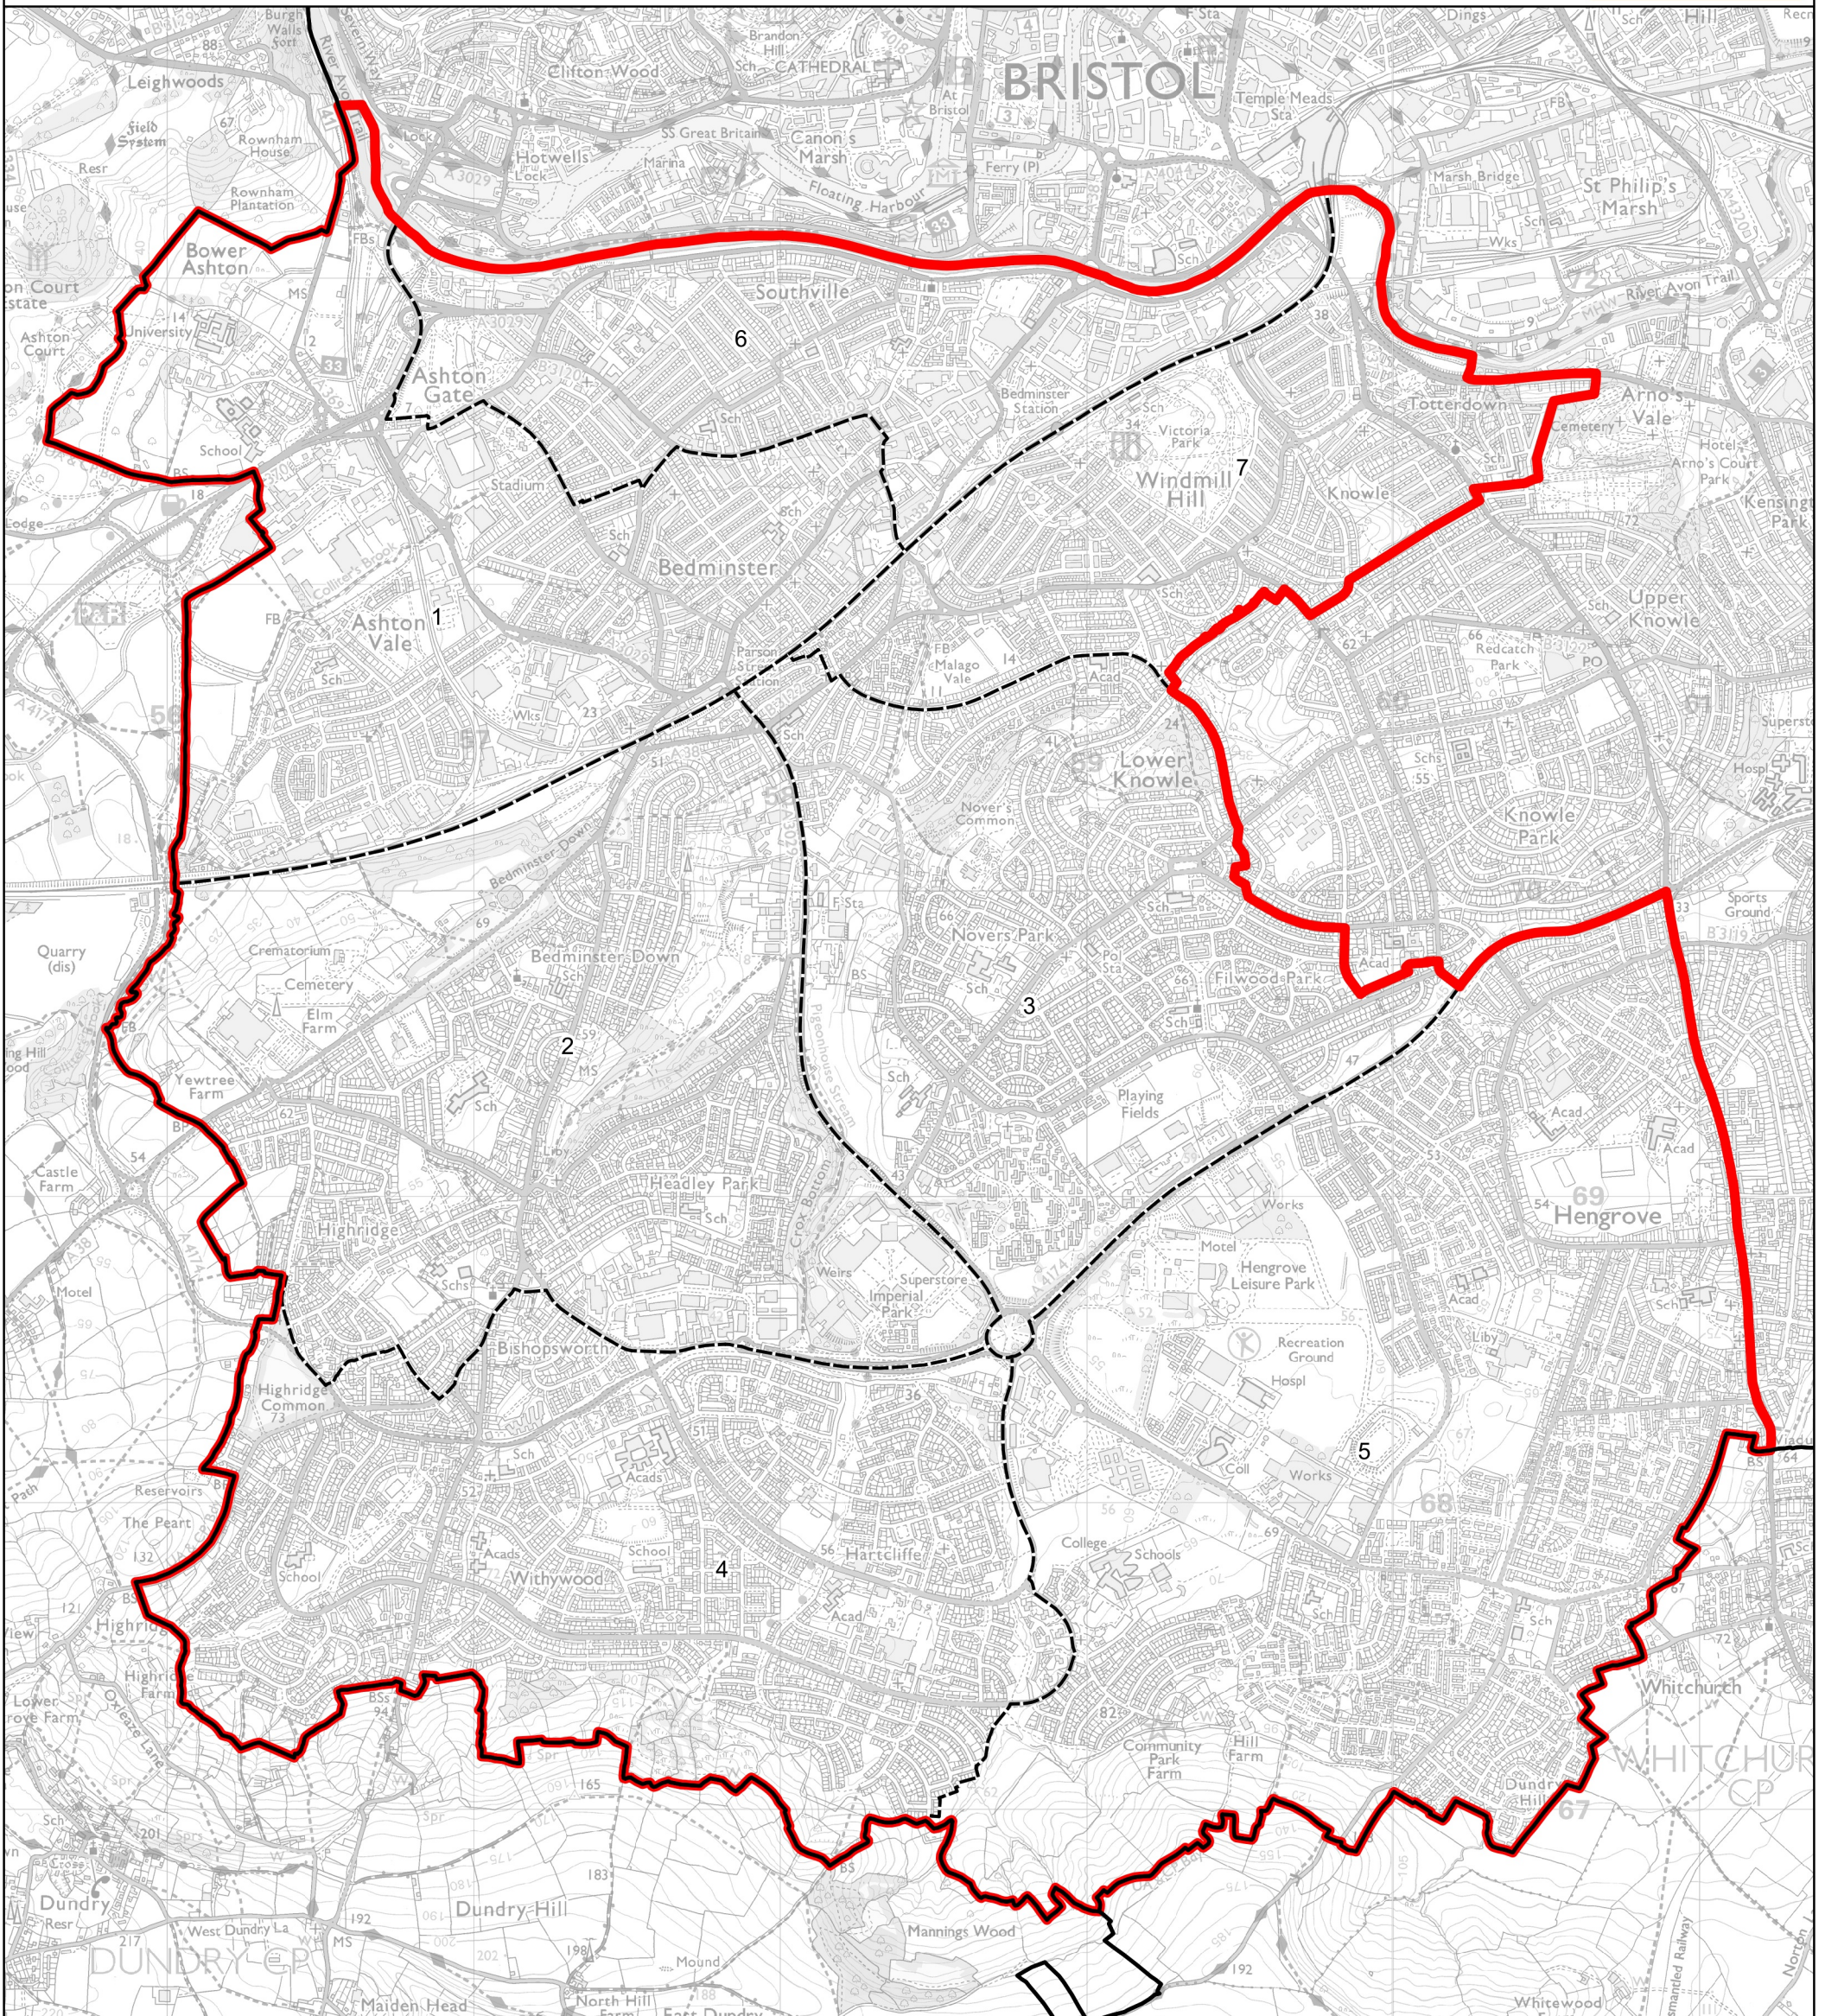

Boundary Commission for England - Revised Proposals for the South West Region

Bristol South Borough Constituency - Electorate 74,696

- Wards:
- 1 Bedminster
 - 2 Bishopsworth
 - 3 Filwood
 - 4 Hartcliffe & Withywood
 - 5 Hengrove & Whitchurch Park
 - 6 Southville
 - 7 Windmill Hill

Bristol South Borough Constituency