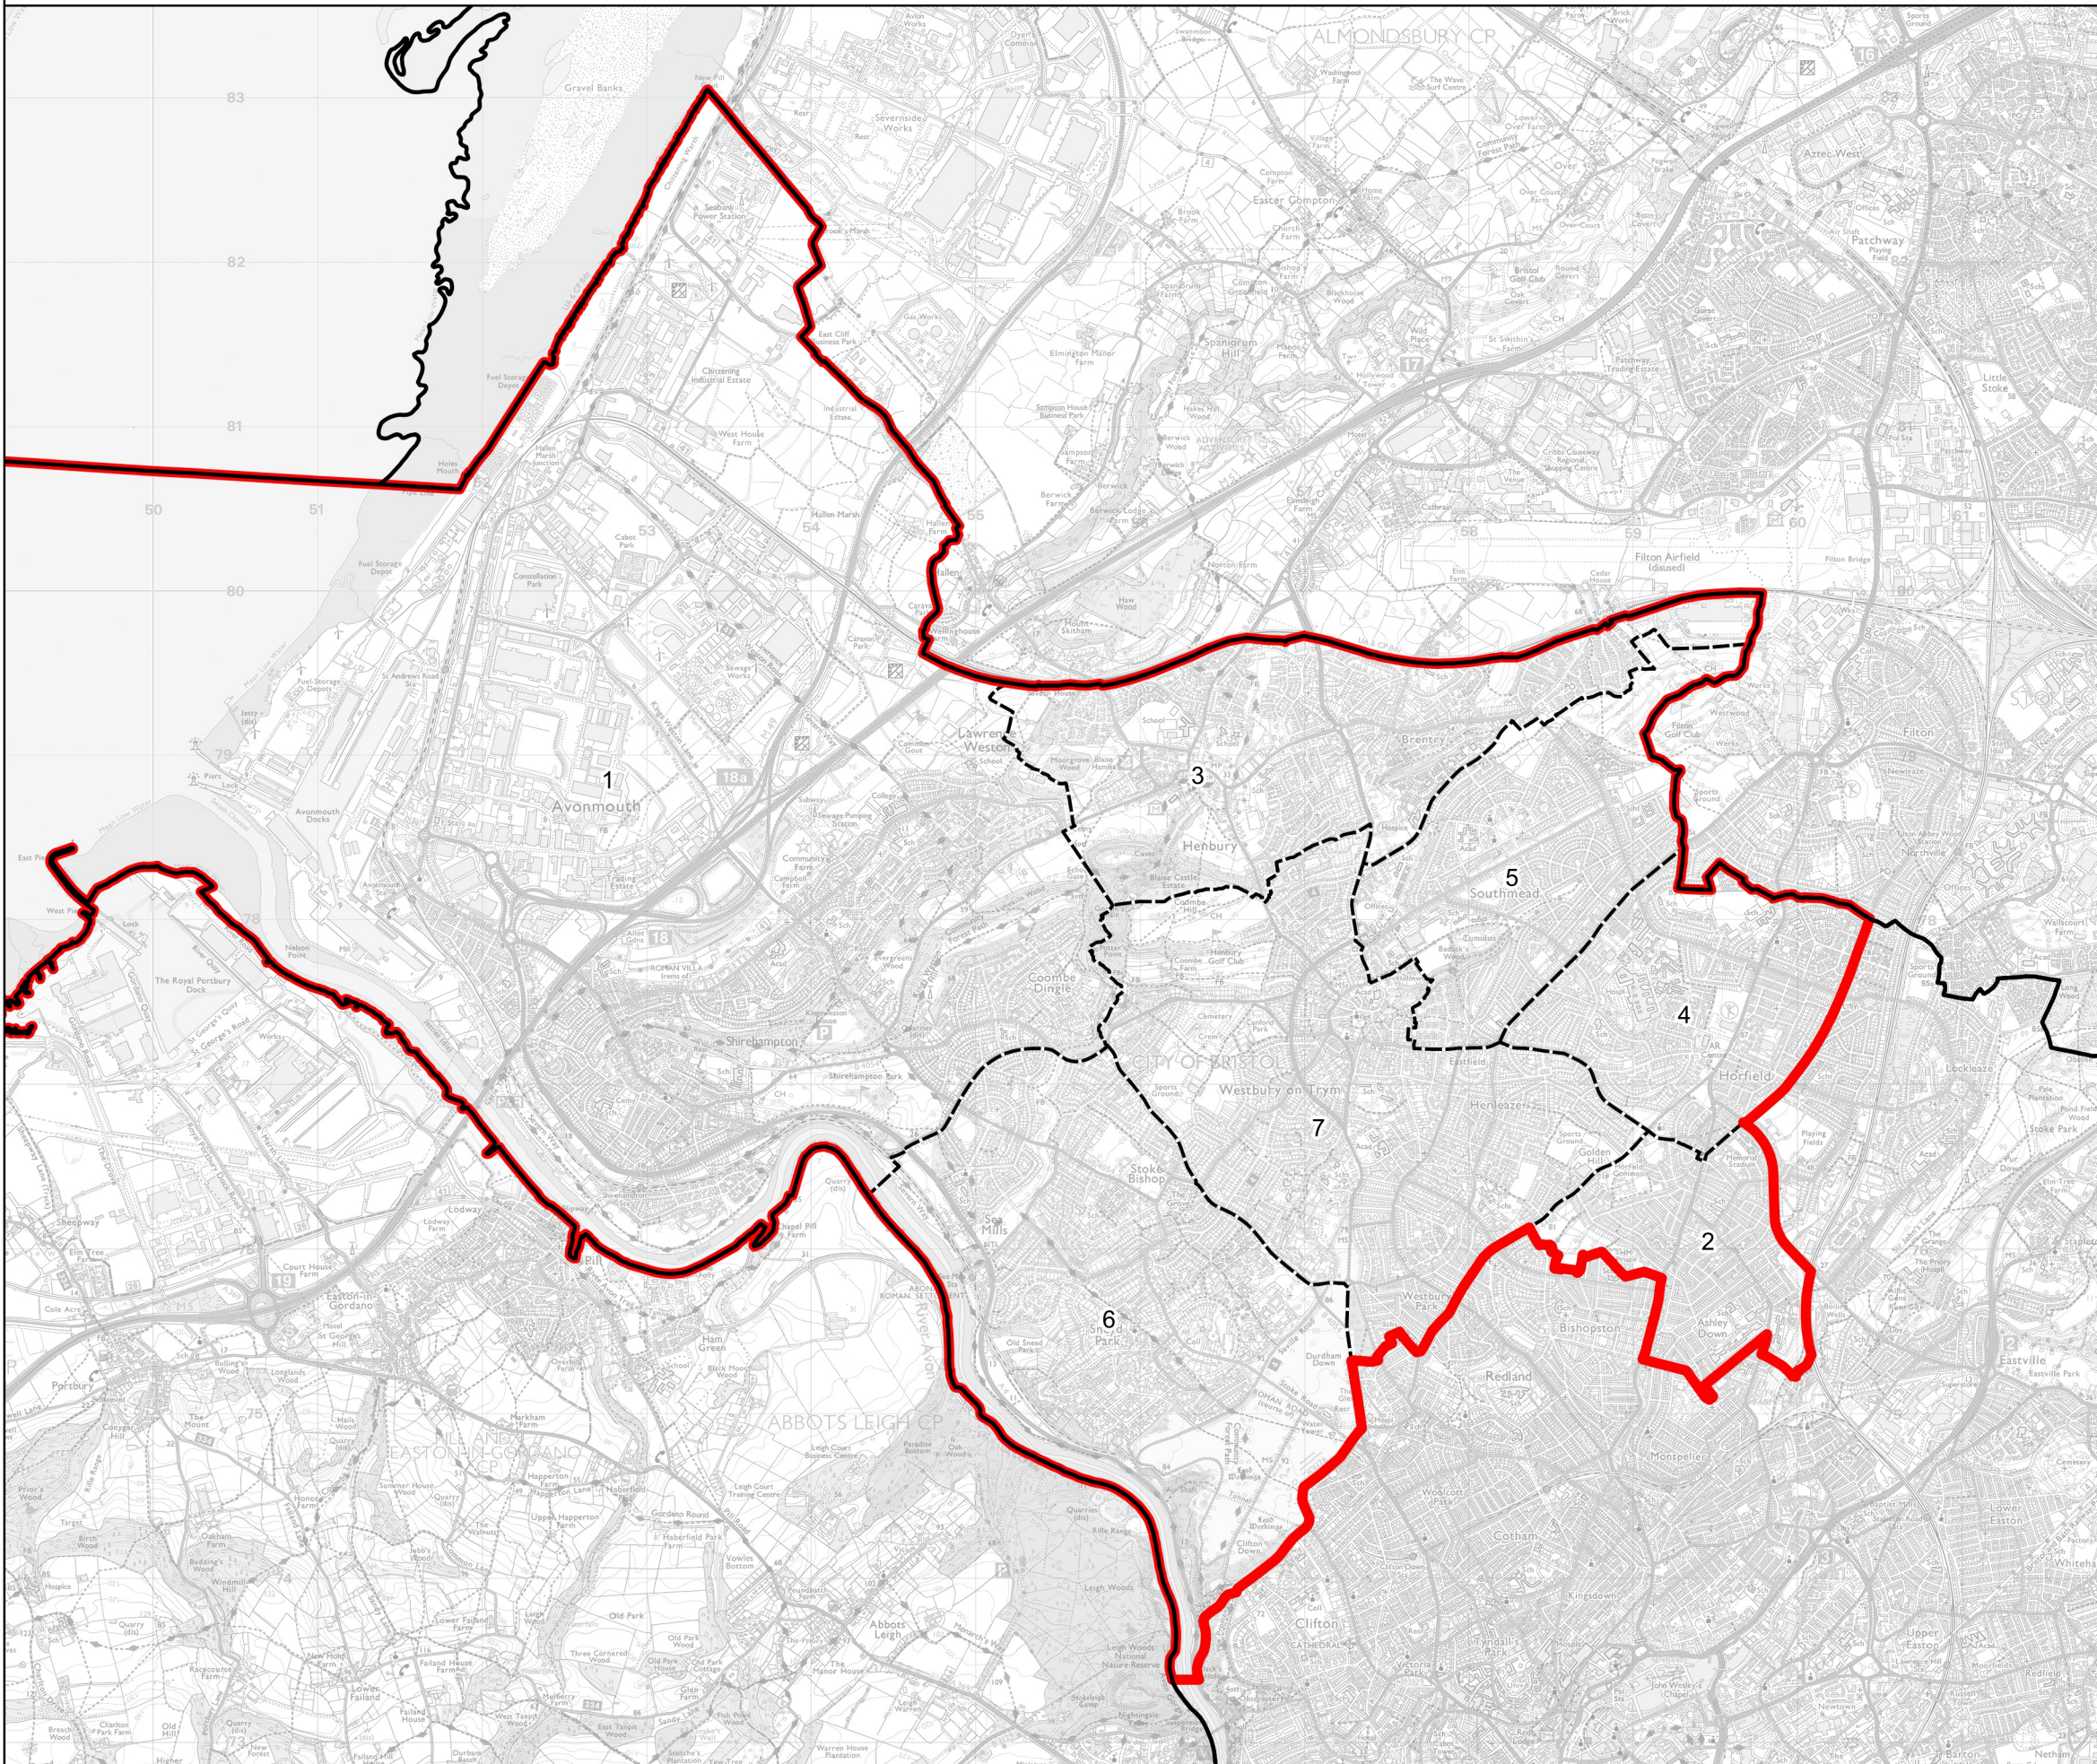

Boundary Commission for England - Revised Proposals for the South West Region

Bristol North West Borough Constituency - Electorate 76,783

Wards:

- 1 Avonmouth & Lawrence Weston
- 2 Bishopston & Ashley Down
- 3 Henbury & Brentry
- 4 Horfield
- 5 Southmead
- 6 Stoke Bishop
- 7 Westbury-on-Trym & Henleaze

 Constituency
 Local Authorities
 Wards

0 0.6 1.2 km 

© Crown copyright and database rights 2022 OS 100018289. You are permitted to use this data solely to enable you to respond to, or interact with, the organisation that provided you with the data. You are not permitted to copy, sub-licence, distribute or sell any of this data to third parties in any form. Third party rights to enforce the terms of this licence shall be reserved to OS.