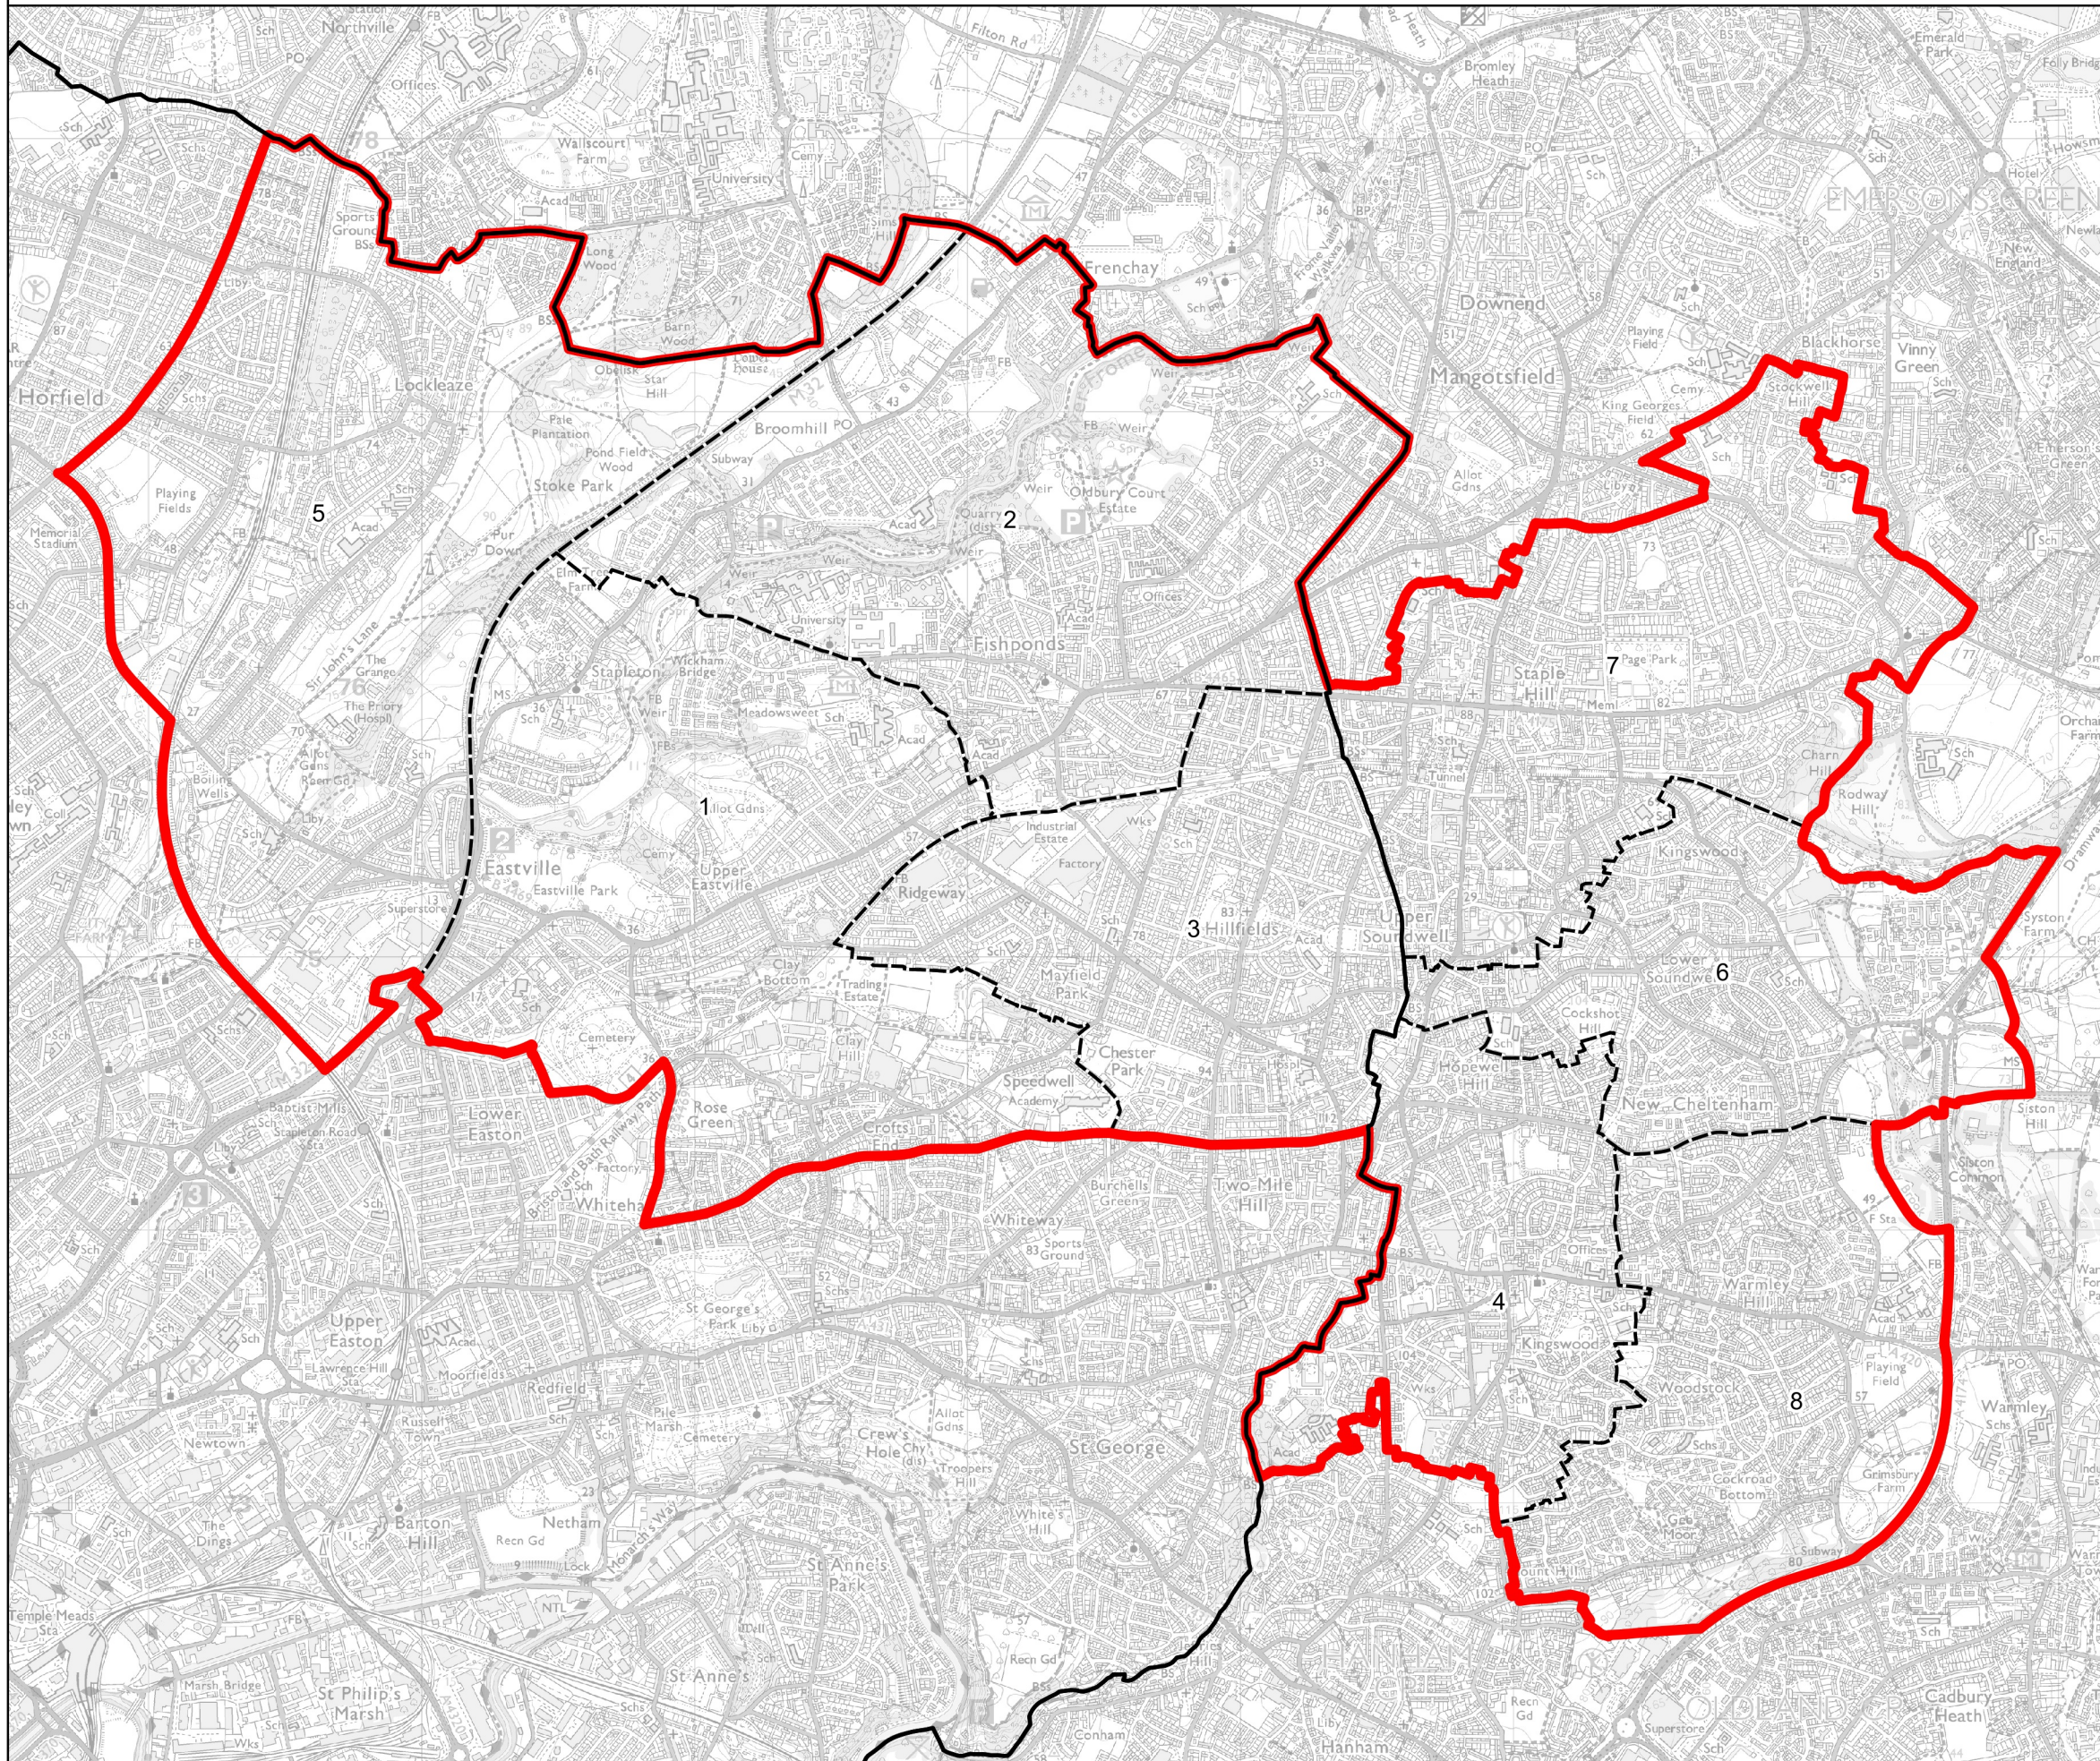

Boundary Commission for England - Revised Proposals for the South West Region

Bristol North East Borough Constituency - Electorate 69,793

Wards:

- 1 Eastville
- 2 Frome Vale
- 3 Hillfields
- 4 Kingswood
- 5 Lockleaze
- 6 New Cheltenham
- 7 Staple Hill & Mangotsfield
- 8 Woodstock

 Constituency
 Local Authorities
 Wards

0 0.3 0.6 km 

© Crown copyright and database rights 2022 OS 100018289. You are permitted to use this data solely to enable you to respond to, or interact with, the organisation that provided you with the data. You are not permitted to copy, sub-licence, distribute or sell any of this data to third parties in any form. Third party rights to enforce the terms of this licence shall be reserved to OS.

Bristol North East Borough Constituency