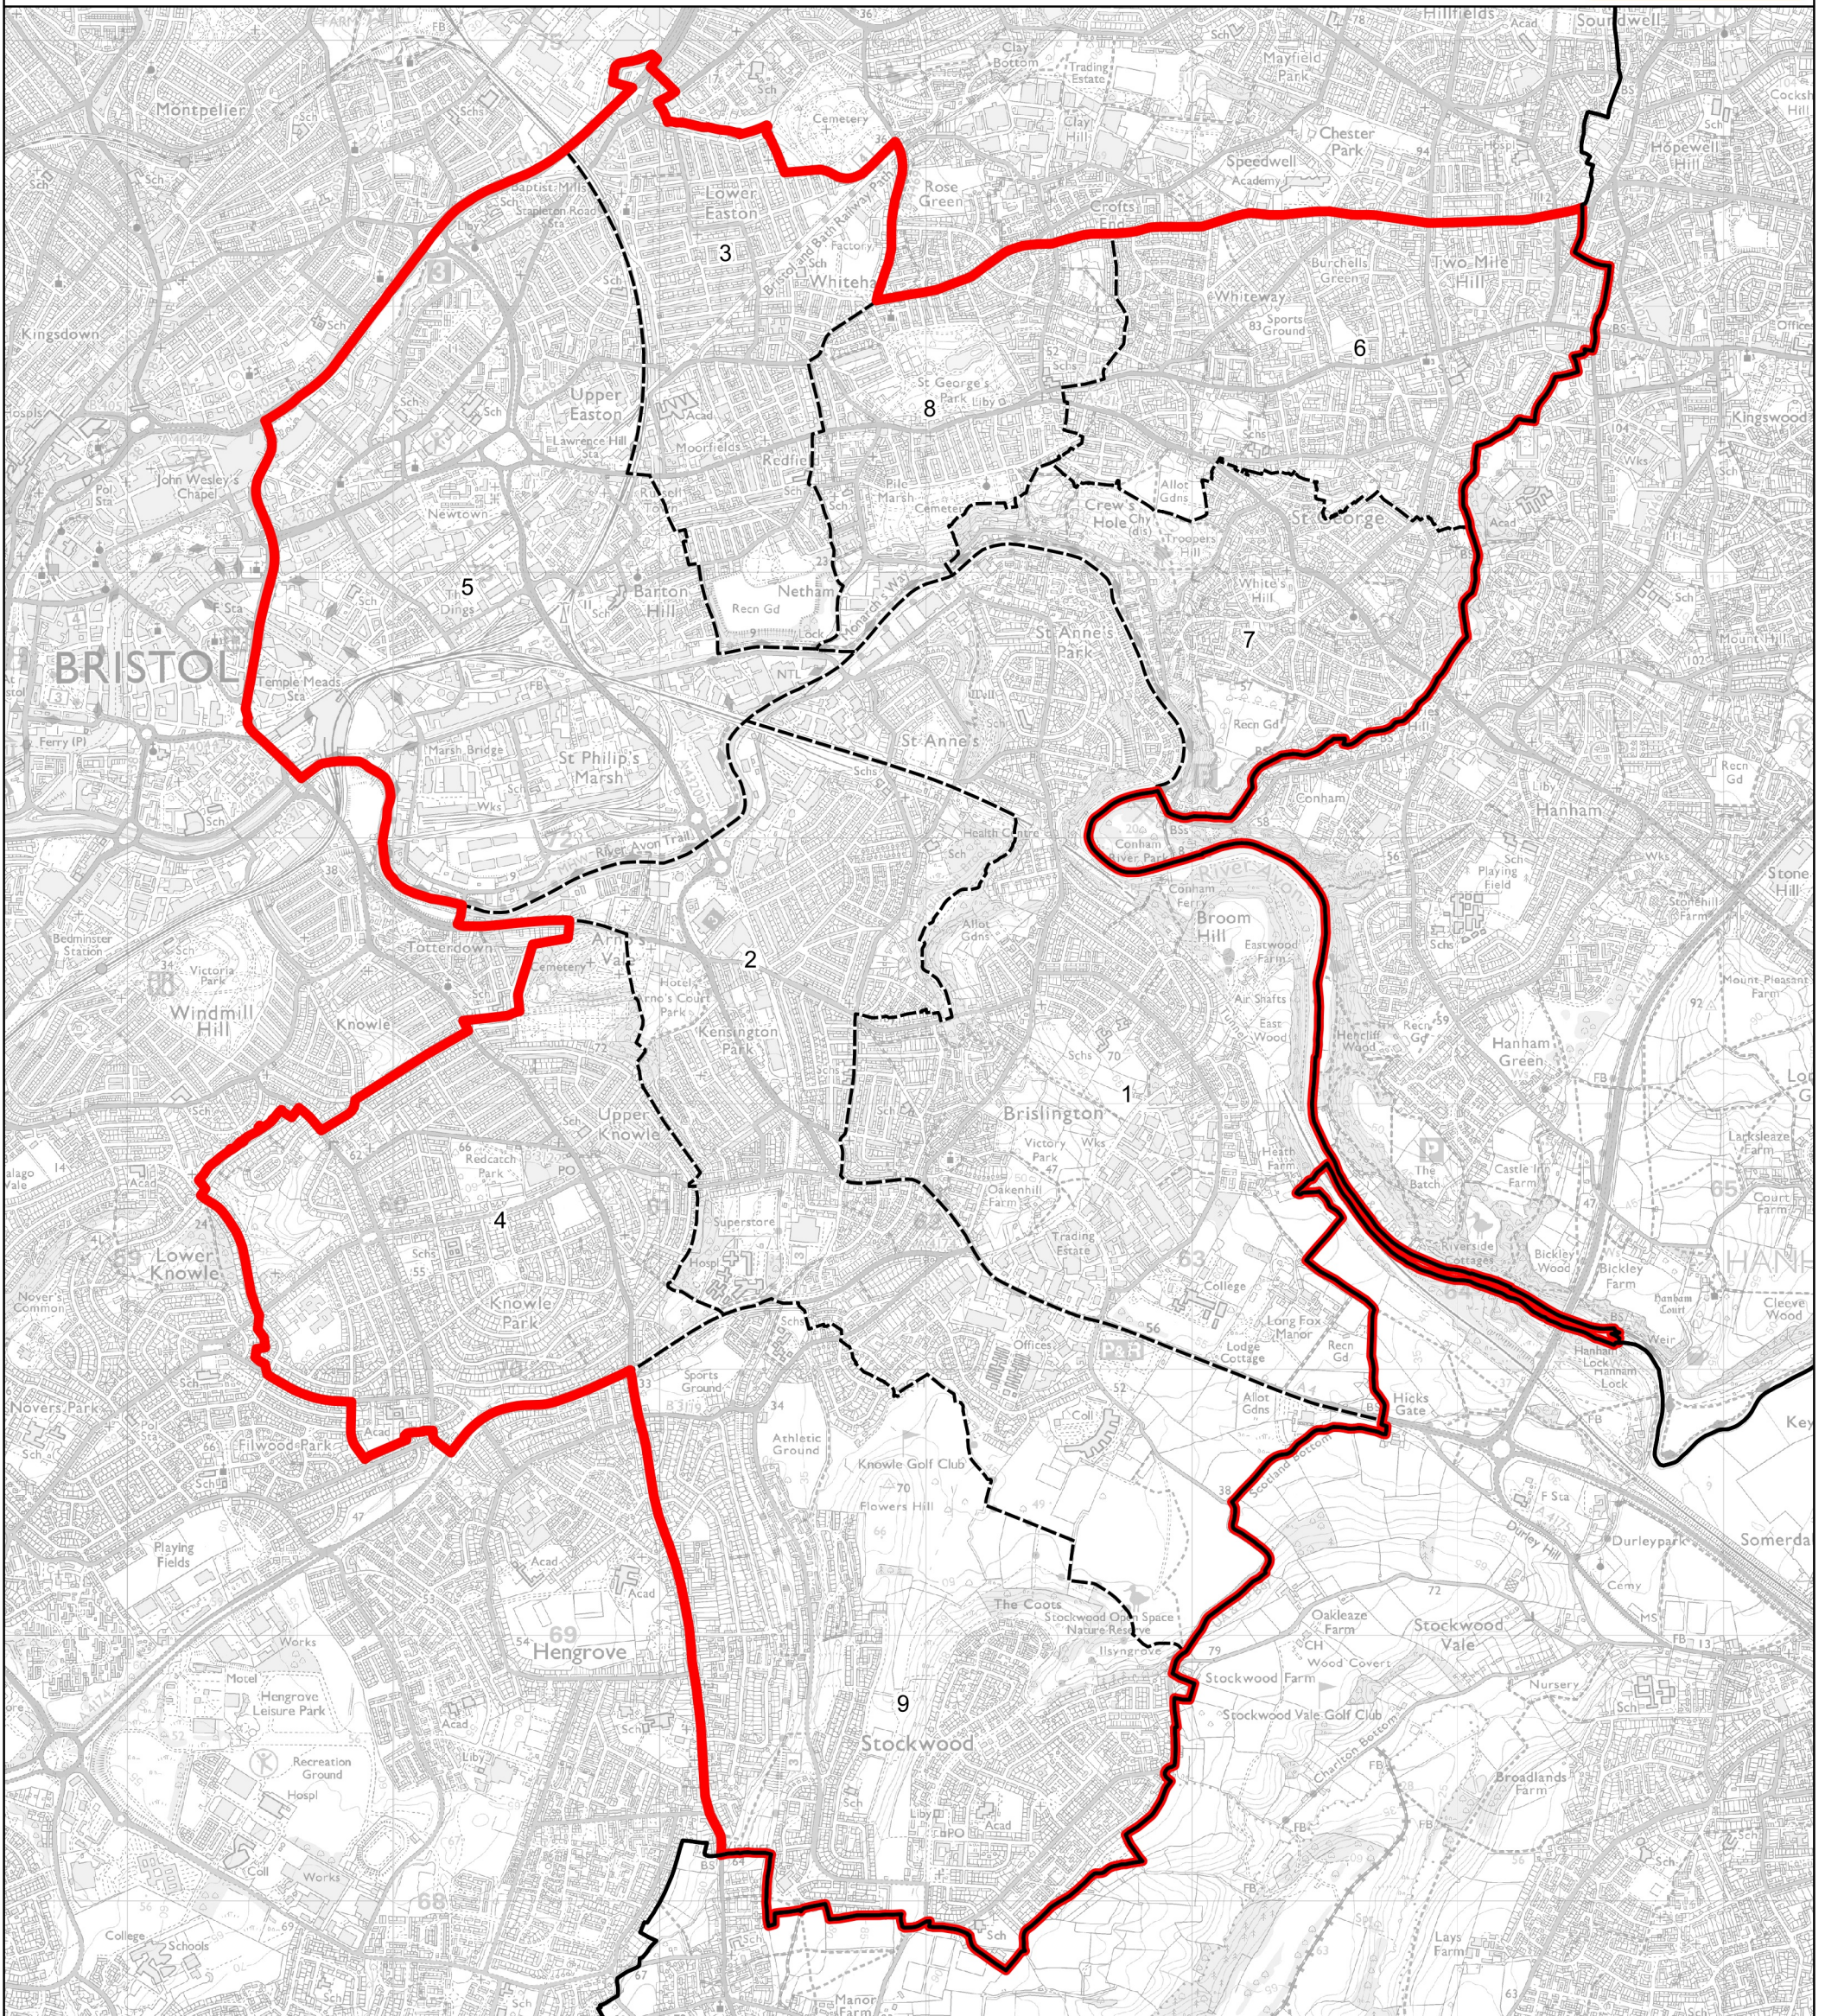

# Boundary Commission for England - Revised Proposals for the South West Region

Bristol East Borough Constituency - Electorate 75,936

**Wards:**

- |                      |                            |
|----------------------|----------------------------|
| 1 Brislington East   | 7 St. George Troopers Hill |
| 2 Brislington West   | 8 St. George West          |
| 3 Easton             | 9 Stockwood                |
| 4 Knowle             |                            |
| 5 Lawrence Hill      |                            |
| 6 St. George Central |                            |

-  Constituency
-  Local Authorities
-  Wards

© Crown copyright and database rights 2022 OS 100018289. You are permitted to use this data solely to enable you to respond to, or interact with, the organisation that provided you with the data. You are not permitted to copy, sub-licence, distribute or sell any of this data to third parties in any form. Third party rights to enforce the terms of this licence shall be reserved to OS.

## Bristol East Borough Constituency