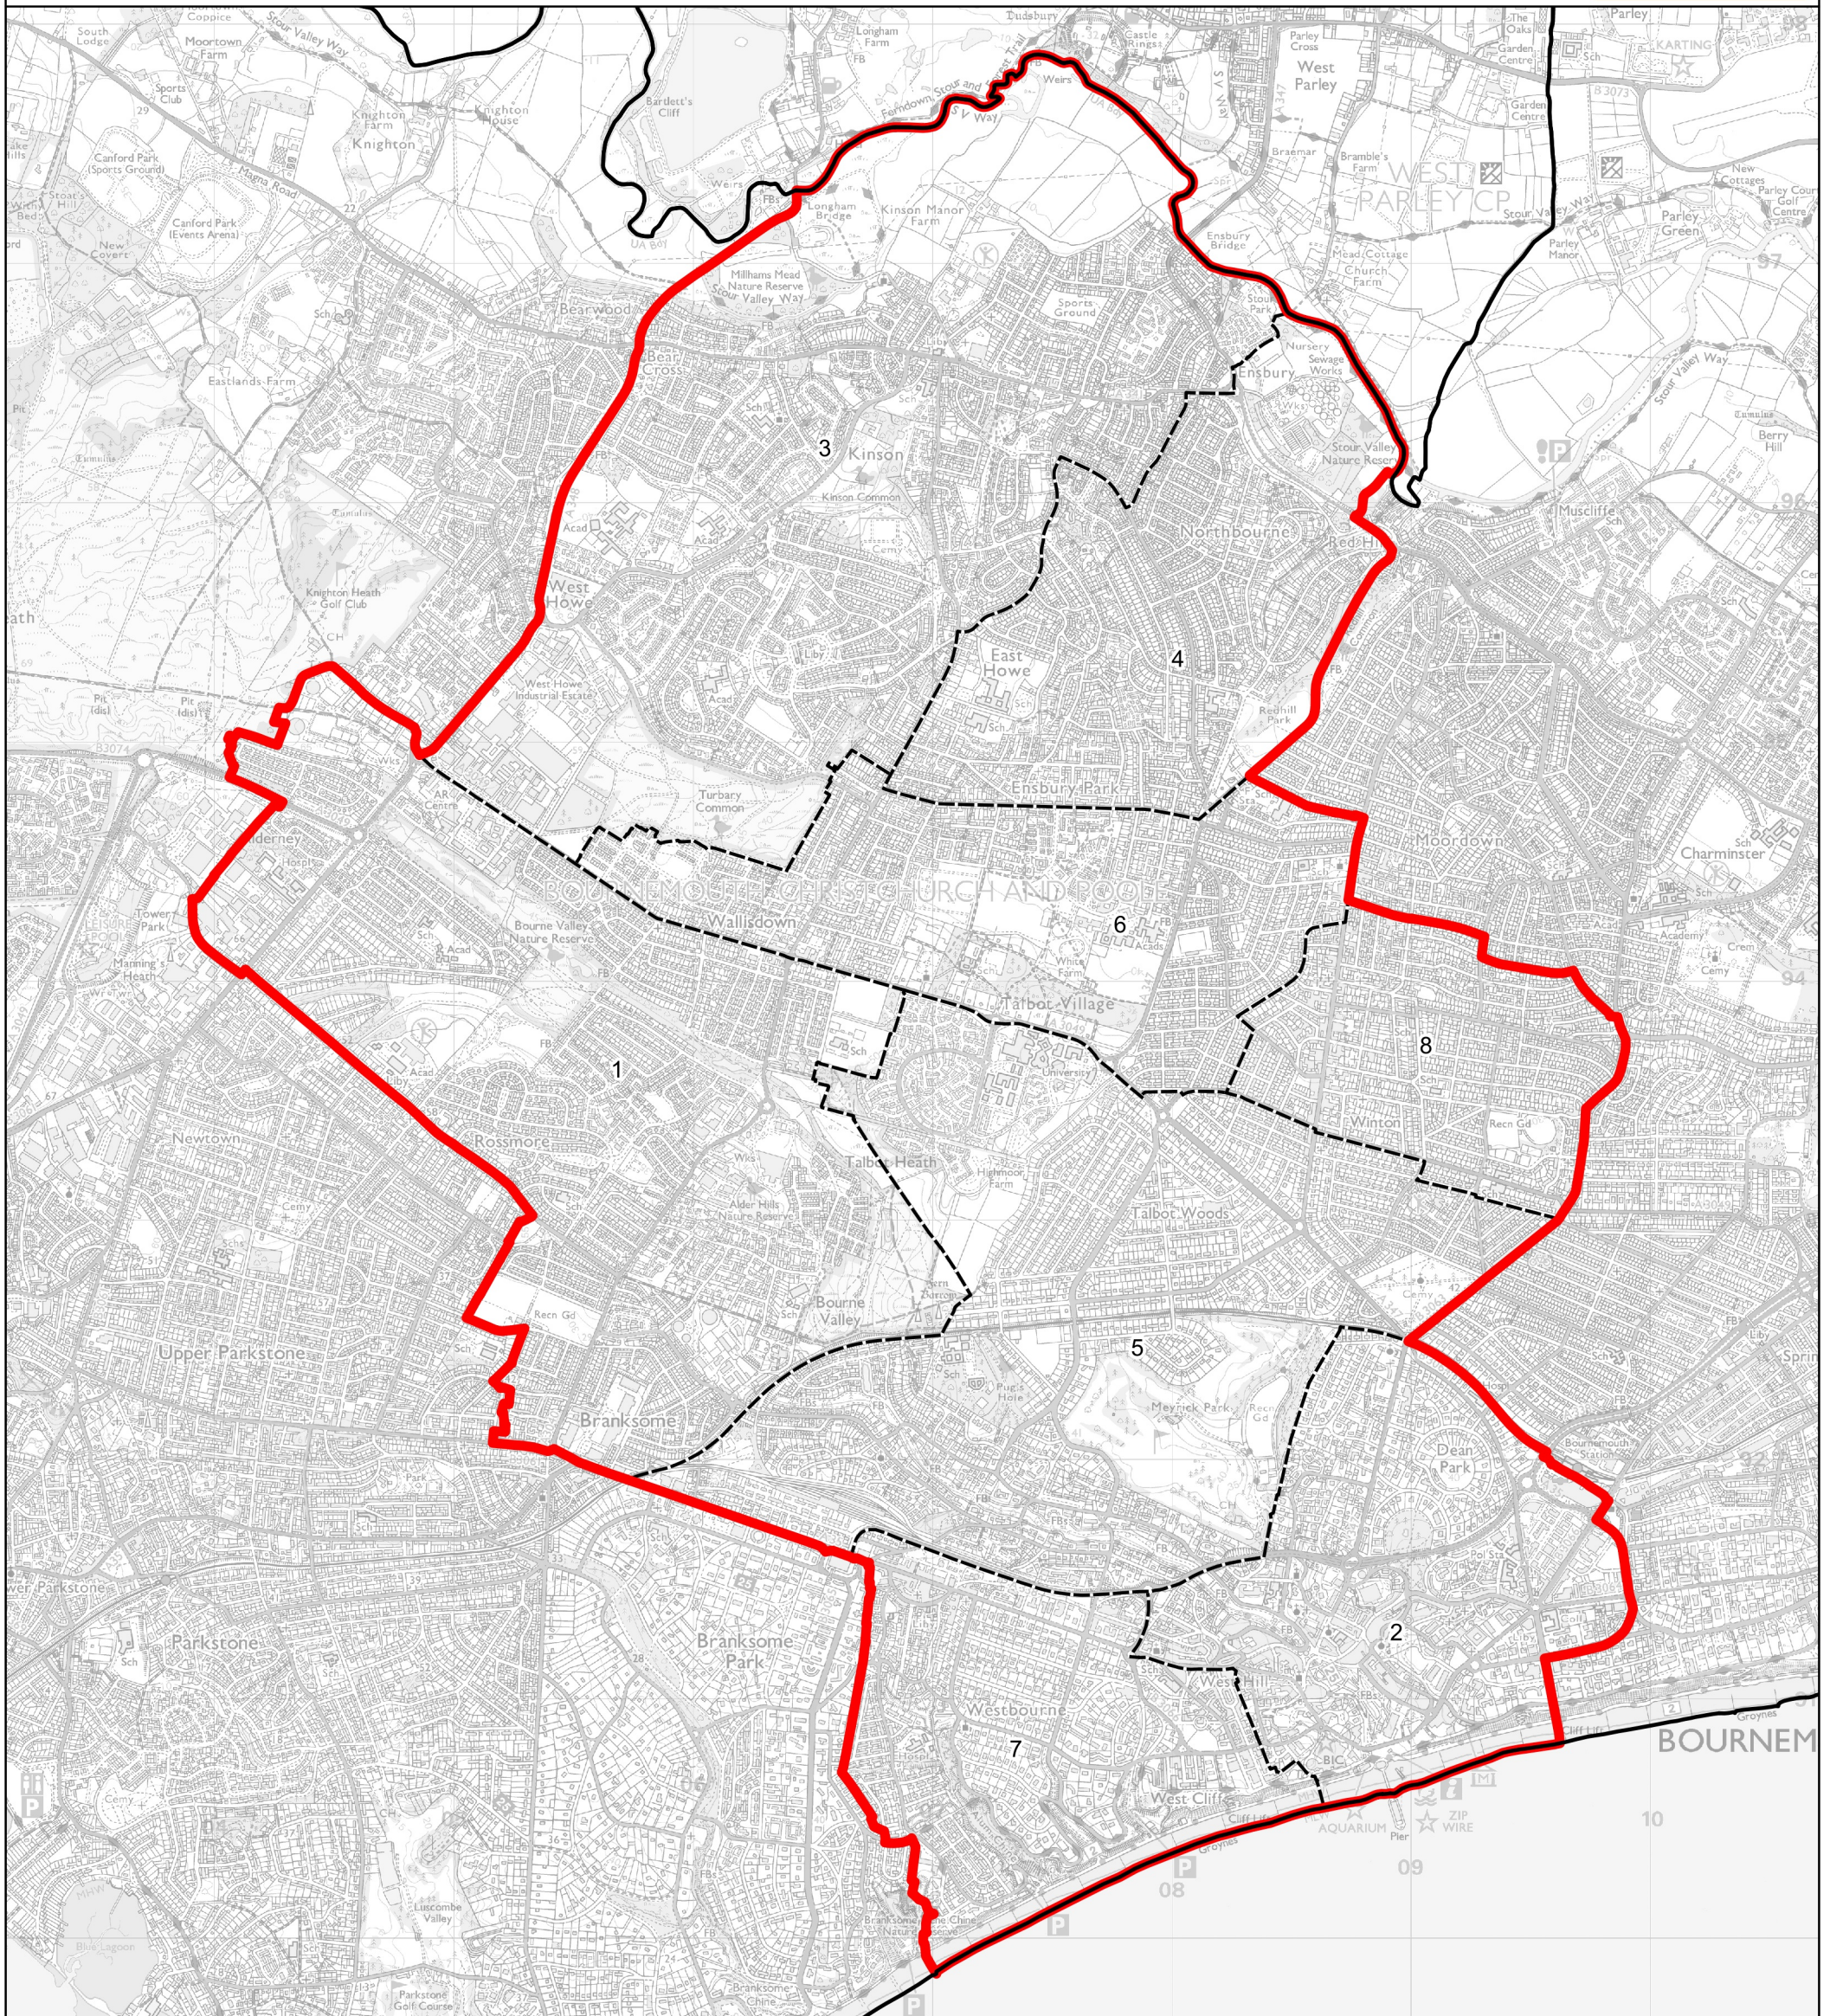

Boundary Commission for England - Revised Proposals for the South West Region

Bournemouth West Borough Constituency - Electorate 72,094

Wards:

- | | |
|----------------------------|----------------------------|
| 1 Alderney & Bourne Valley | 6 Wallisdown & Winton West |
| 2 Bournemouth Central | 7 Westbourne & West Cliff |
| 3 Kinson | 8 Winton East |
| 4 Redhill & Northbourne | |
| 5 Talbot & Branksome Woods | |

- Constituency
- Local Authorities
- Wards

© Crown copyright and database rights 2022 OS 100018289. You are permitted to use this data solely to enable you to respond to, or interact with, the organisation that provided you with the data. You are not permitted to copy, sub-licence, distribute or sell any of this data to third parties in any form. Third party rights to enforce the terms of this licence shall be reserved to OS.

Bournemouth West Borough Constituency