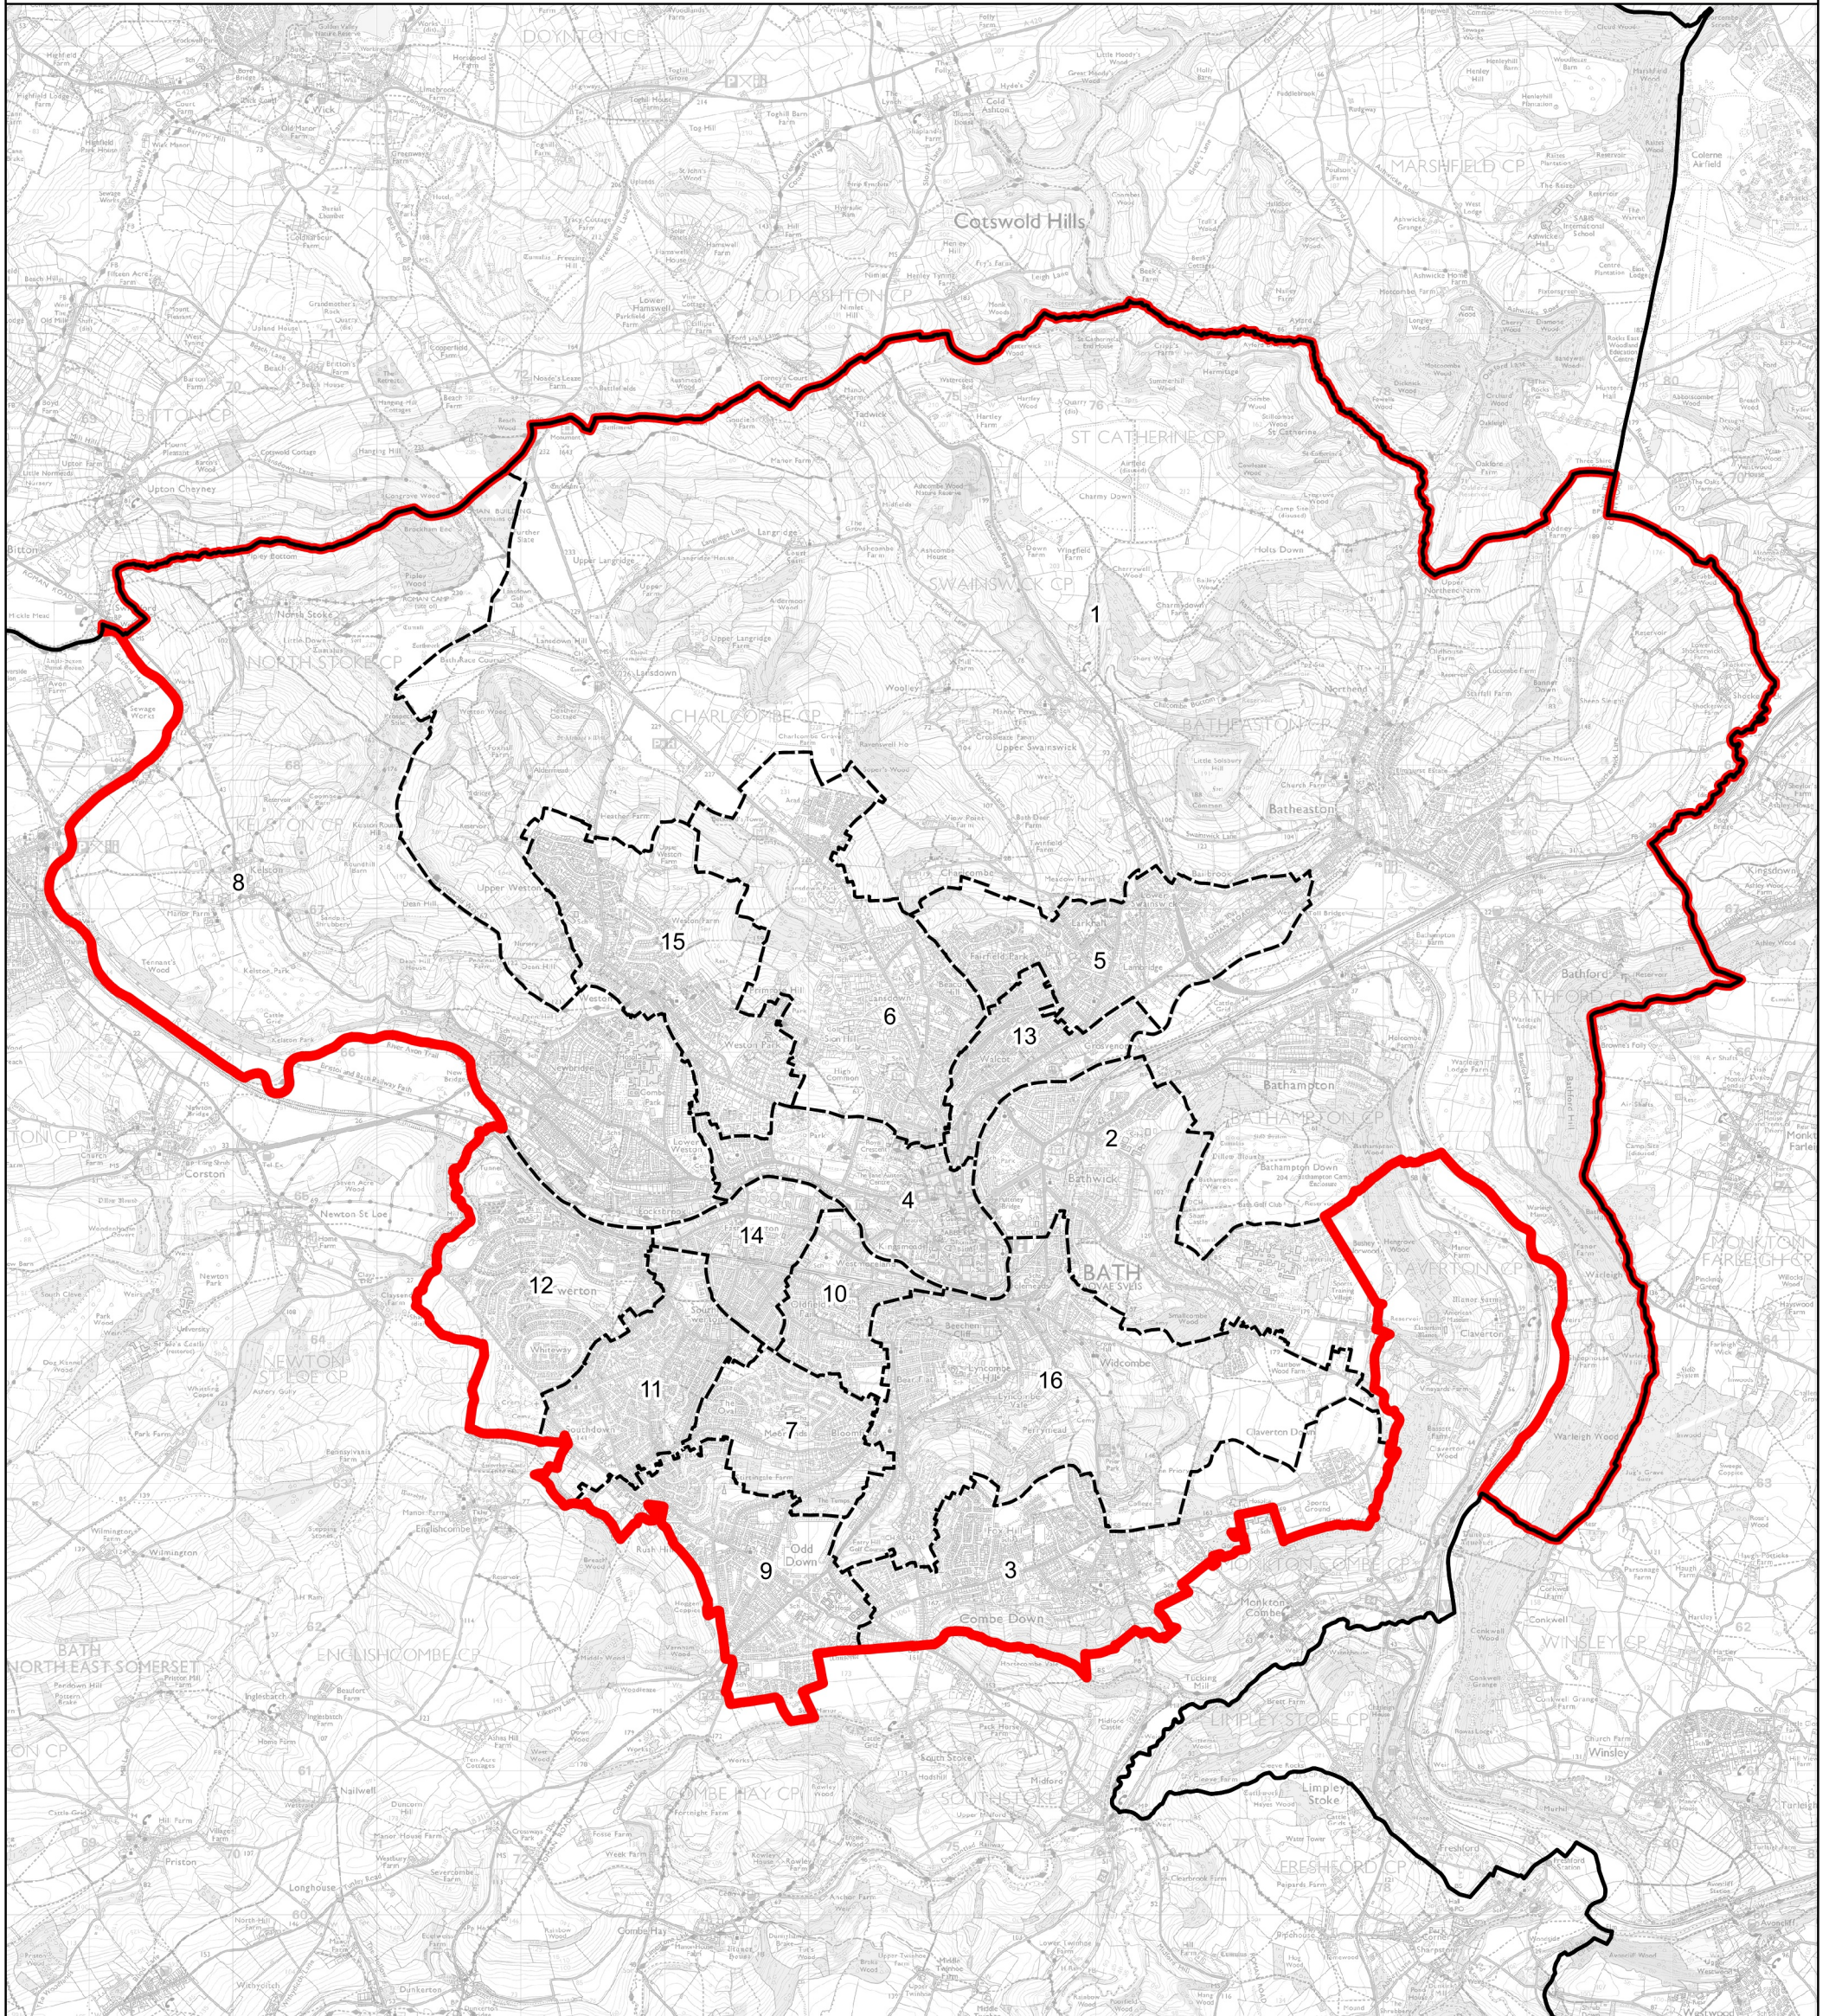

Boundary Commission for England - Revised Proposals for the South West Region

Bath County Constituency - Electorate 73,241

Wards:

- | | | |
|------------------|------------------|------------------------|
| 1 Bathavon North | 8 Newbridge | 15 Weston |
| 2 Bathwick | 9 Odd Down | 16 Widcombe & Lyncombe |
| 3 Combe Down | 10 Oldfield Park | |
| 4 Kingsmead | 11 Southdown | |
| 5 Lambridge | 12 Twerton | |
| 6 Lansdown | 13 Walcot | |
| 7 Moorlands | 14 Westmoreland | |

- Constituency
- Local Authorities
- Wards

© Crown copyright and database rights 2022 OS 100018289. You are permitted to use this data solely to enable you to respond to, or interact with, the organisation that provided you with the data. You are not permitted to copy, sub-licence, distribute or sell any of this data to third parties in any form. Third party rights to enforce the terms of this licence shall be reserved to OS.

Bath County Constituency