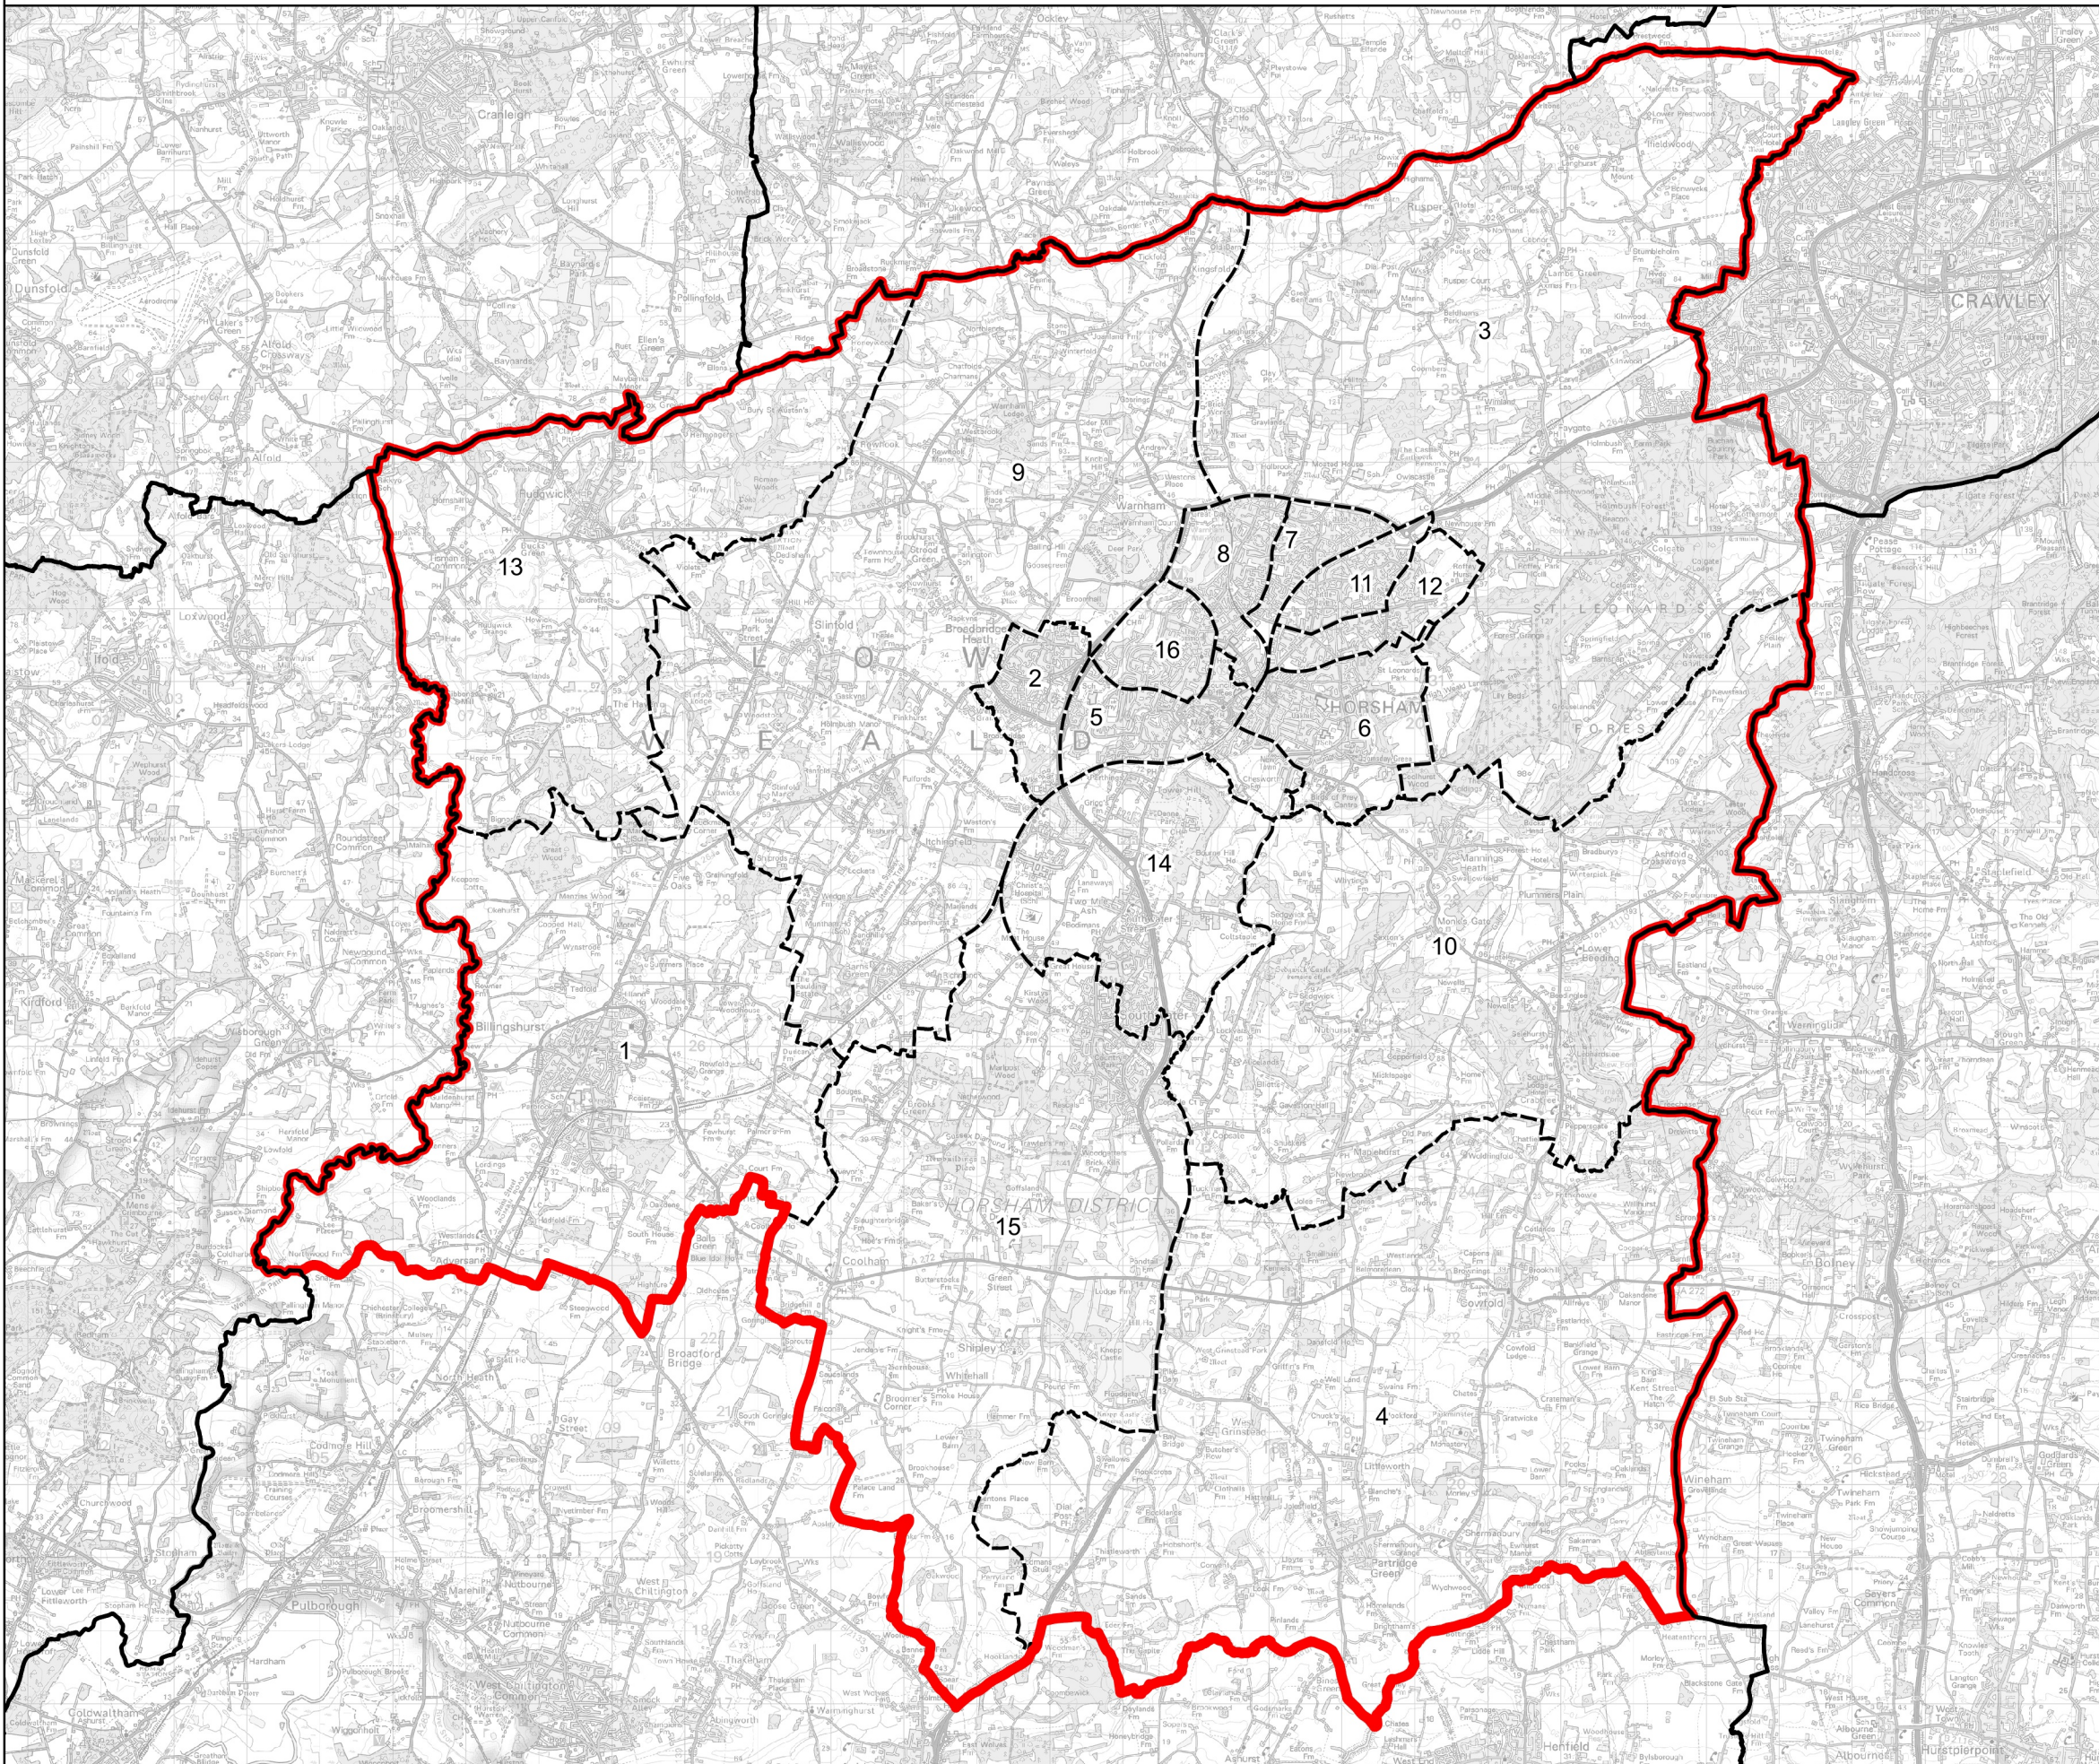

Boundary Commission for England - Revised Proposals for the South East Region

Horsham County Constituency - Electorate 76,981

Wards:

- 1 Billingshurst
- 2 Broadbridge Heath
- 3 Colgate & Rusper
- 4 Cowfold, Shermanbury & West Grinstead
- 5 Denne
- 6 Forest
- 7 Holbrook East
- 8 Holbrook West
- 9 Itchingfield, Slinfold & Warnham
- 10 Nuthurst & Lower Beeding
- 11 Roffey North
- 12 Roffey South
- 13 Rudgwick
- 14 Southwater North
- 15 Southwater South & Shipley
- 16 Trafalgar

Constituency
 Local Authorities
 Wards

0 1 2 km

© Crown copyright and database rights 2022 OS 100018289. You are permitted to use this data solely to enable you to respond to, or interact with, the organisation that provided you with the data. You are not permitted to copy, sub-licence, distribute or sell any of this data to third parties in any form. Third party rights to enforce the terms of this licence shall be reserved to OS.

Horsham County Constituency