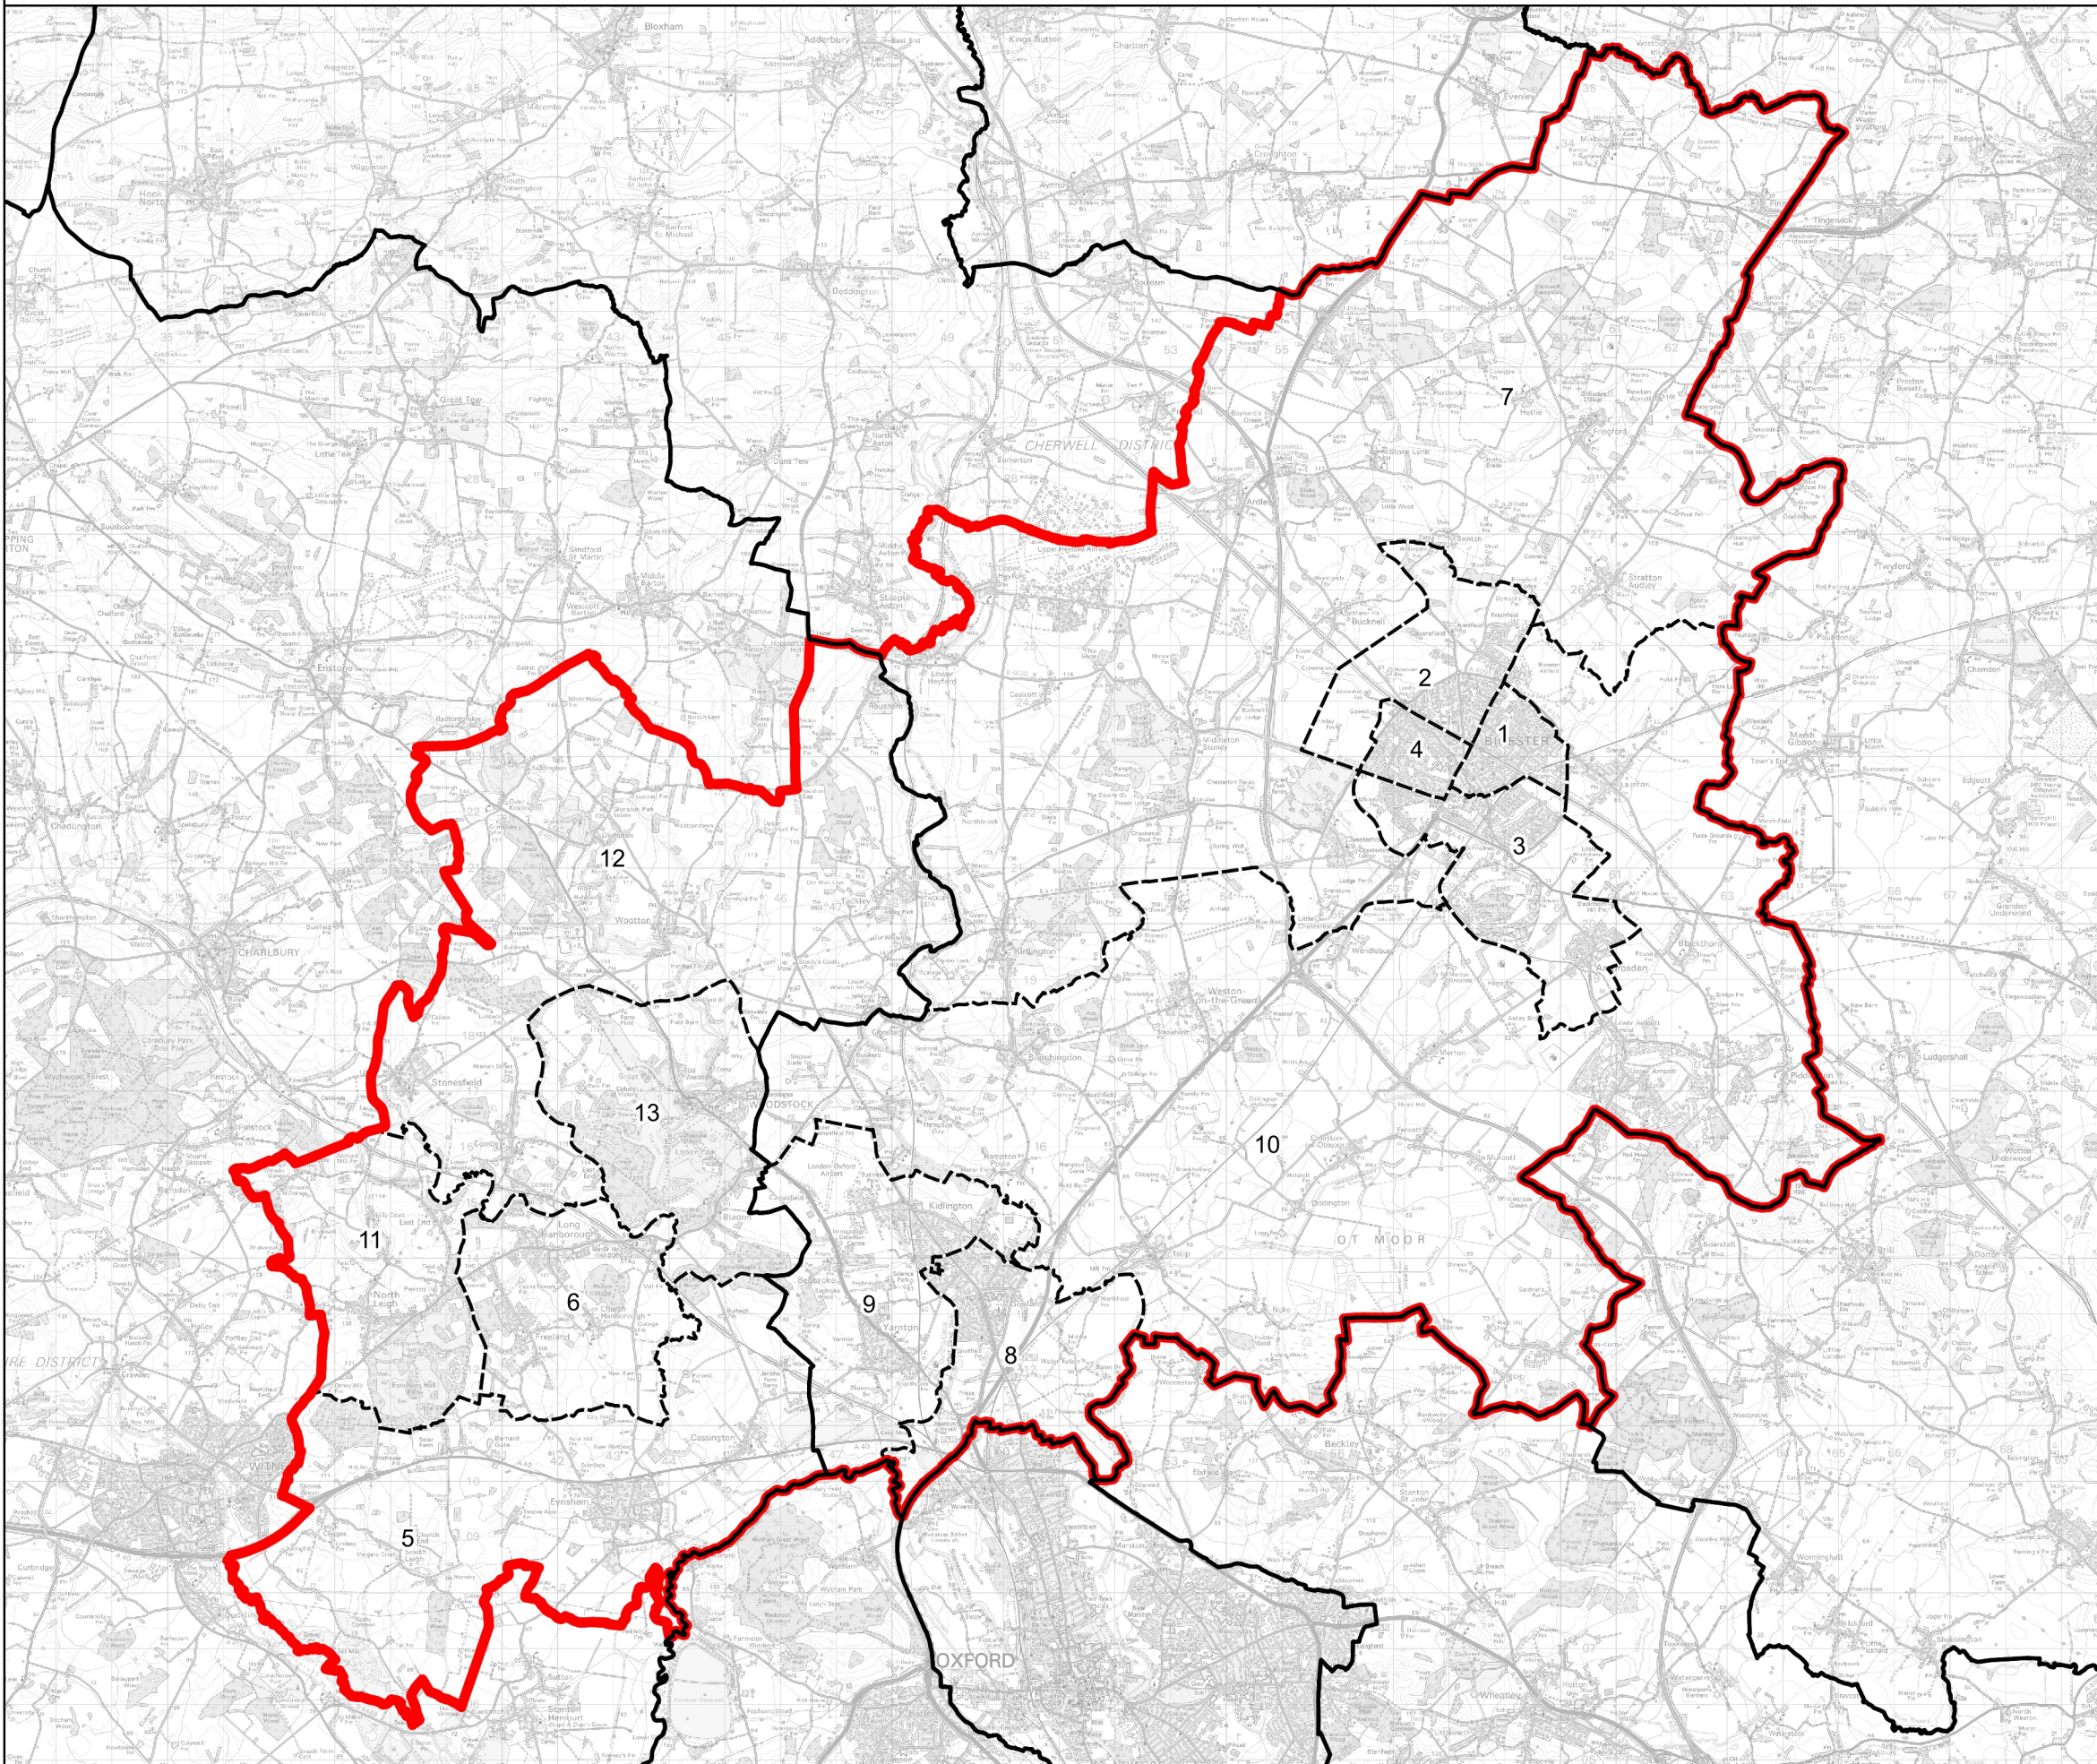

Boundary Commission for England - Revised Proposals for the South East Region

Bicester and Woodstock County Constituency - Electorate 70,389

Wards:

- 1 Bicester East
- 2 Bicester North & Caversfield
- 3 Bicester South & Ambrosden
- 4 Bicester West
- 5 Eynsham and Cassington
- 6 Freeland and Hanborough
- 7 Fringford & Heyfords
- 8 Kidlington East
- 9 Kidlington West
- 10 Launton & Otmoor
- 11 North Leigh
- 12 Stonesfield and Tackley
- 13 Woodstock and Bladon

-  Constituency
-  Local Authorities
-  Wards

0 1 2 km

© Crown copyright and database rights 2022 OS 100018289. You are permitted to use this data solely to enable you to respond to, or interact with, the organisation that provided you with the data. You are not permitted to copy, sub-licence, distribute or sell any of this data to third parties in any form. Third party rights to enforce the terms of this licence shall be reserved to OS.