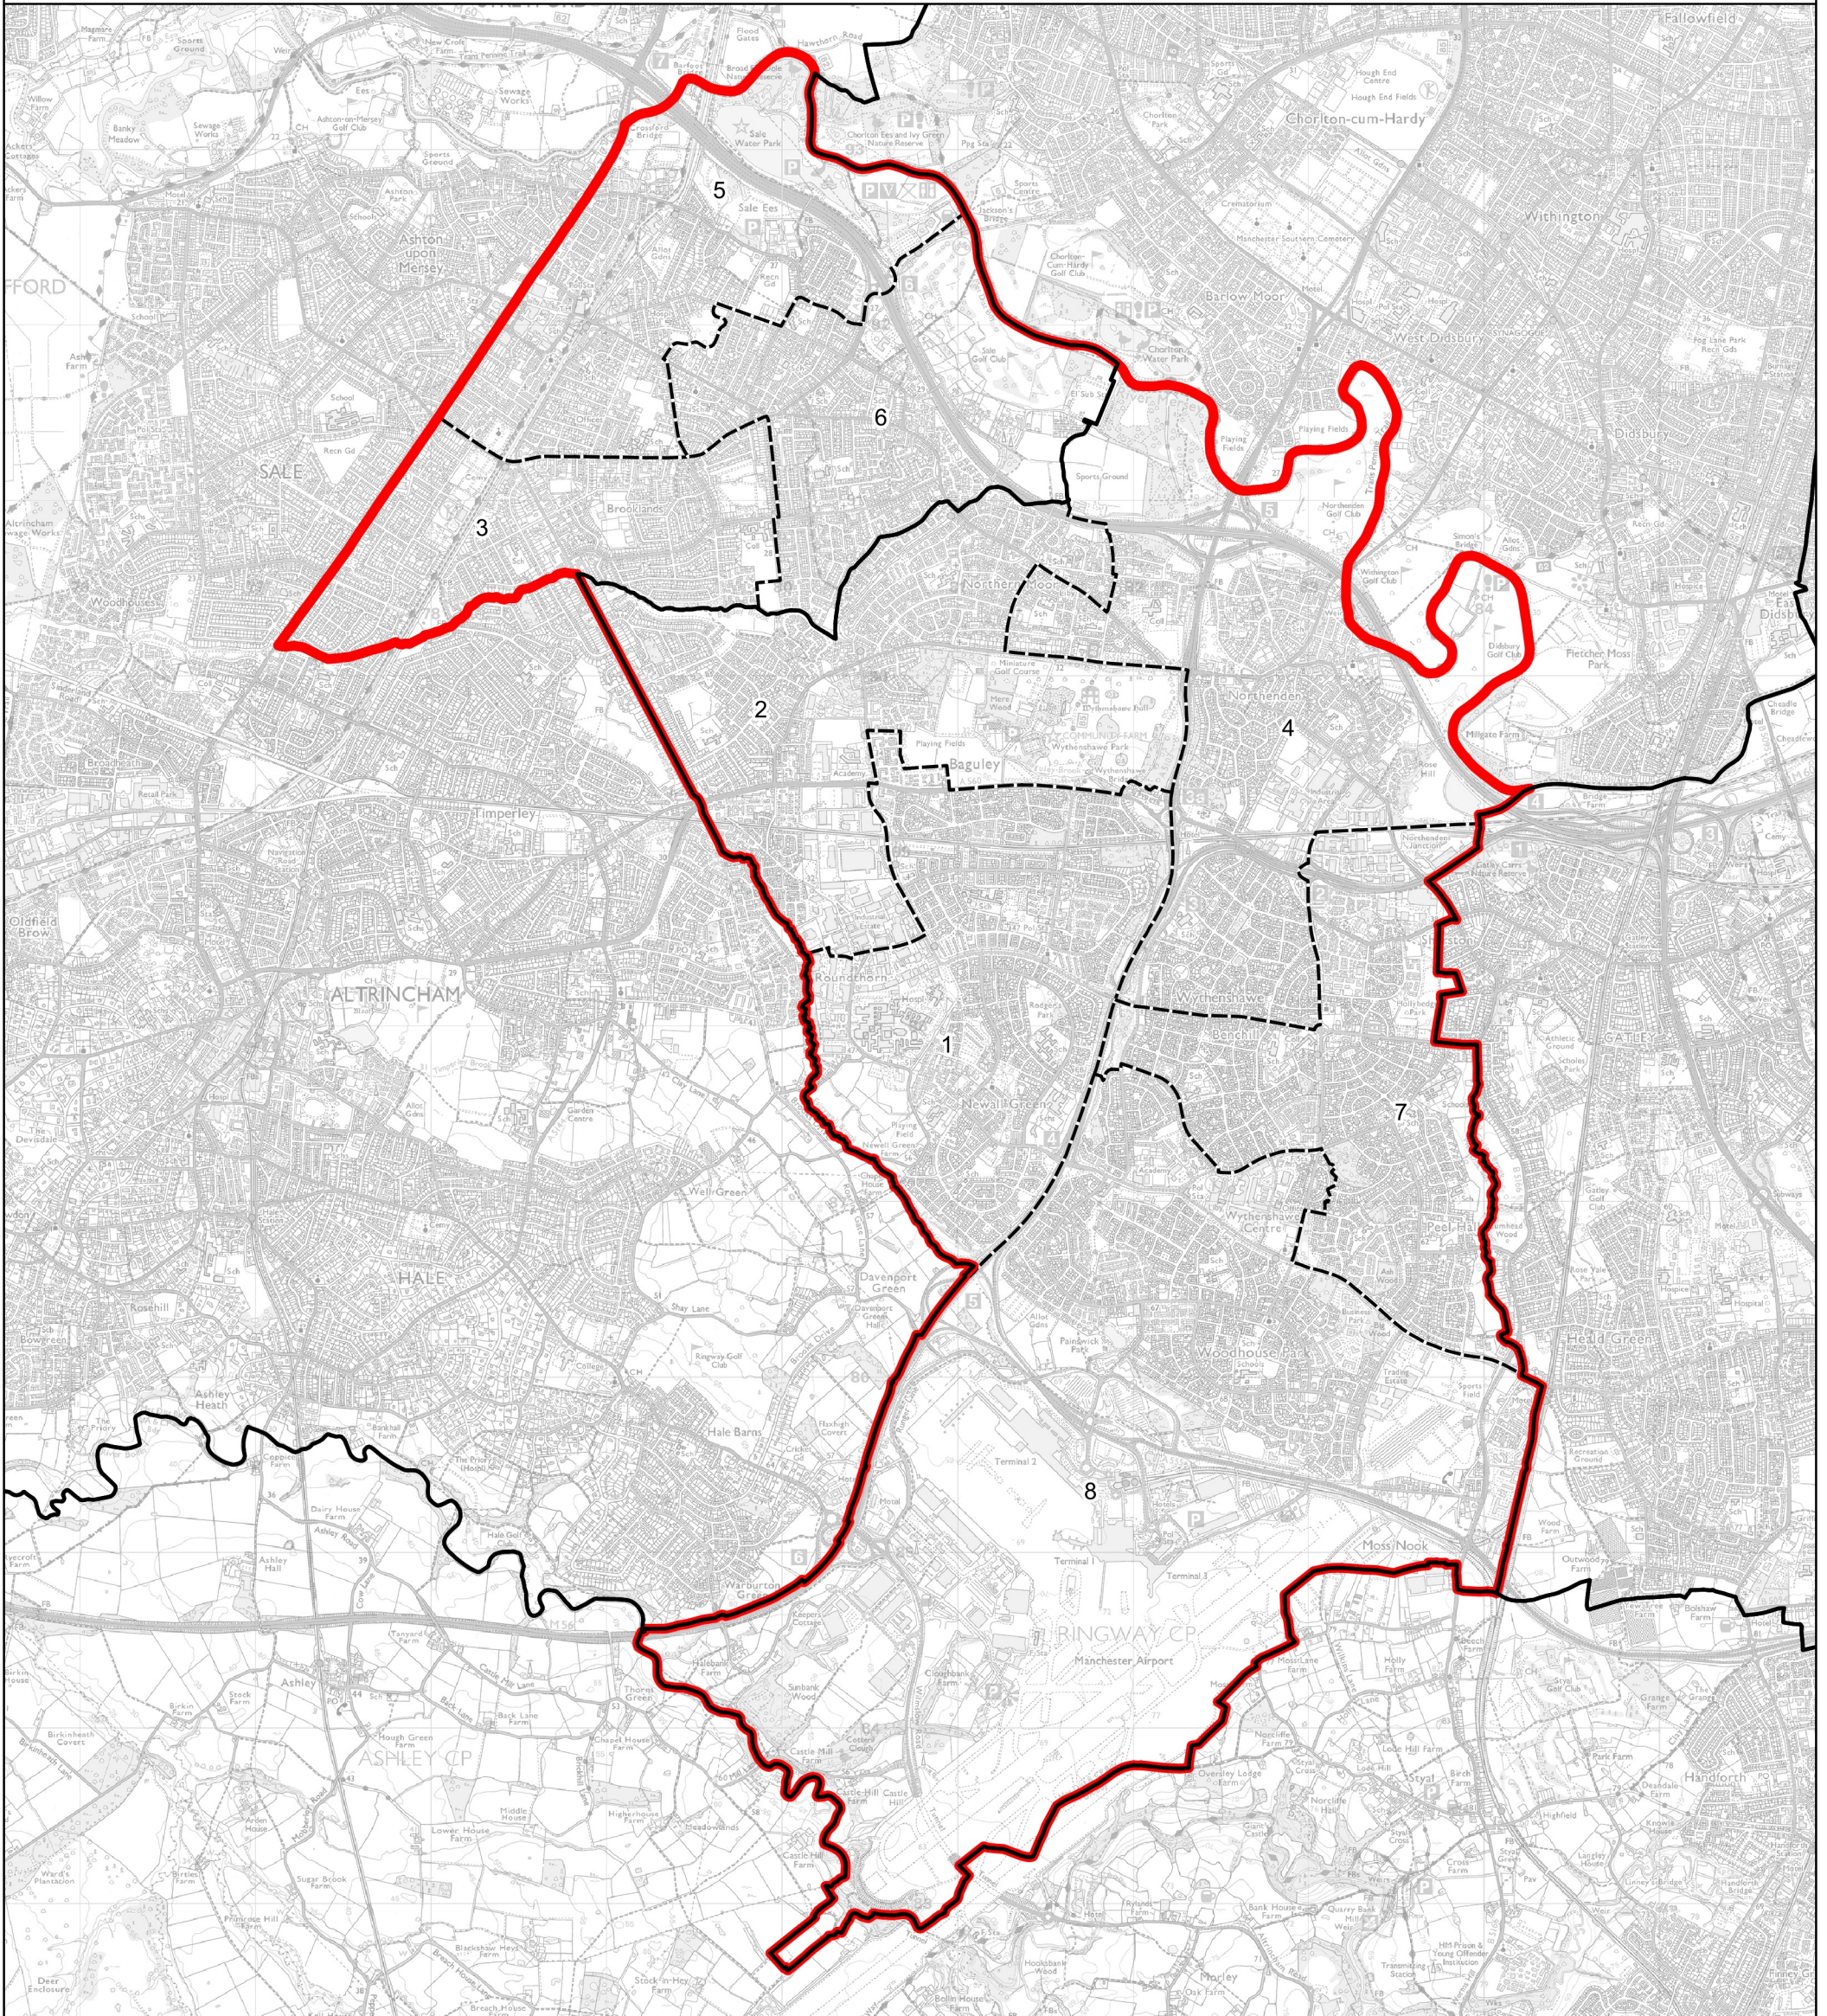

# Boundary Commission for England - Revised Proposals for the North West Region

Wythenshawe and Sale East Borough Constituency - Electorate 76,971

### Wards:

- |                           |                  |
|---------------------------|------------------|
| 1 Baguley                 | 7 Sharston       |
| 2 Brooklands (Manchester) | 8 Woodhouse Park |
| 3 Brooklands (Trafford)   |                  |
| 4 Northenden              |                  |
| 5 Priory                  |                  |
| 6 Sale Moor               |                  |