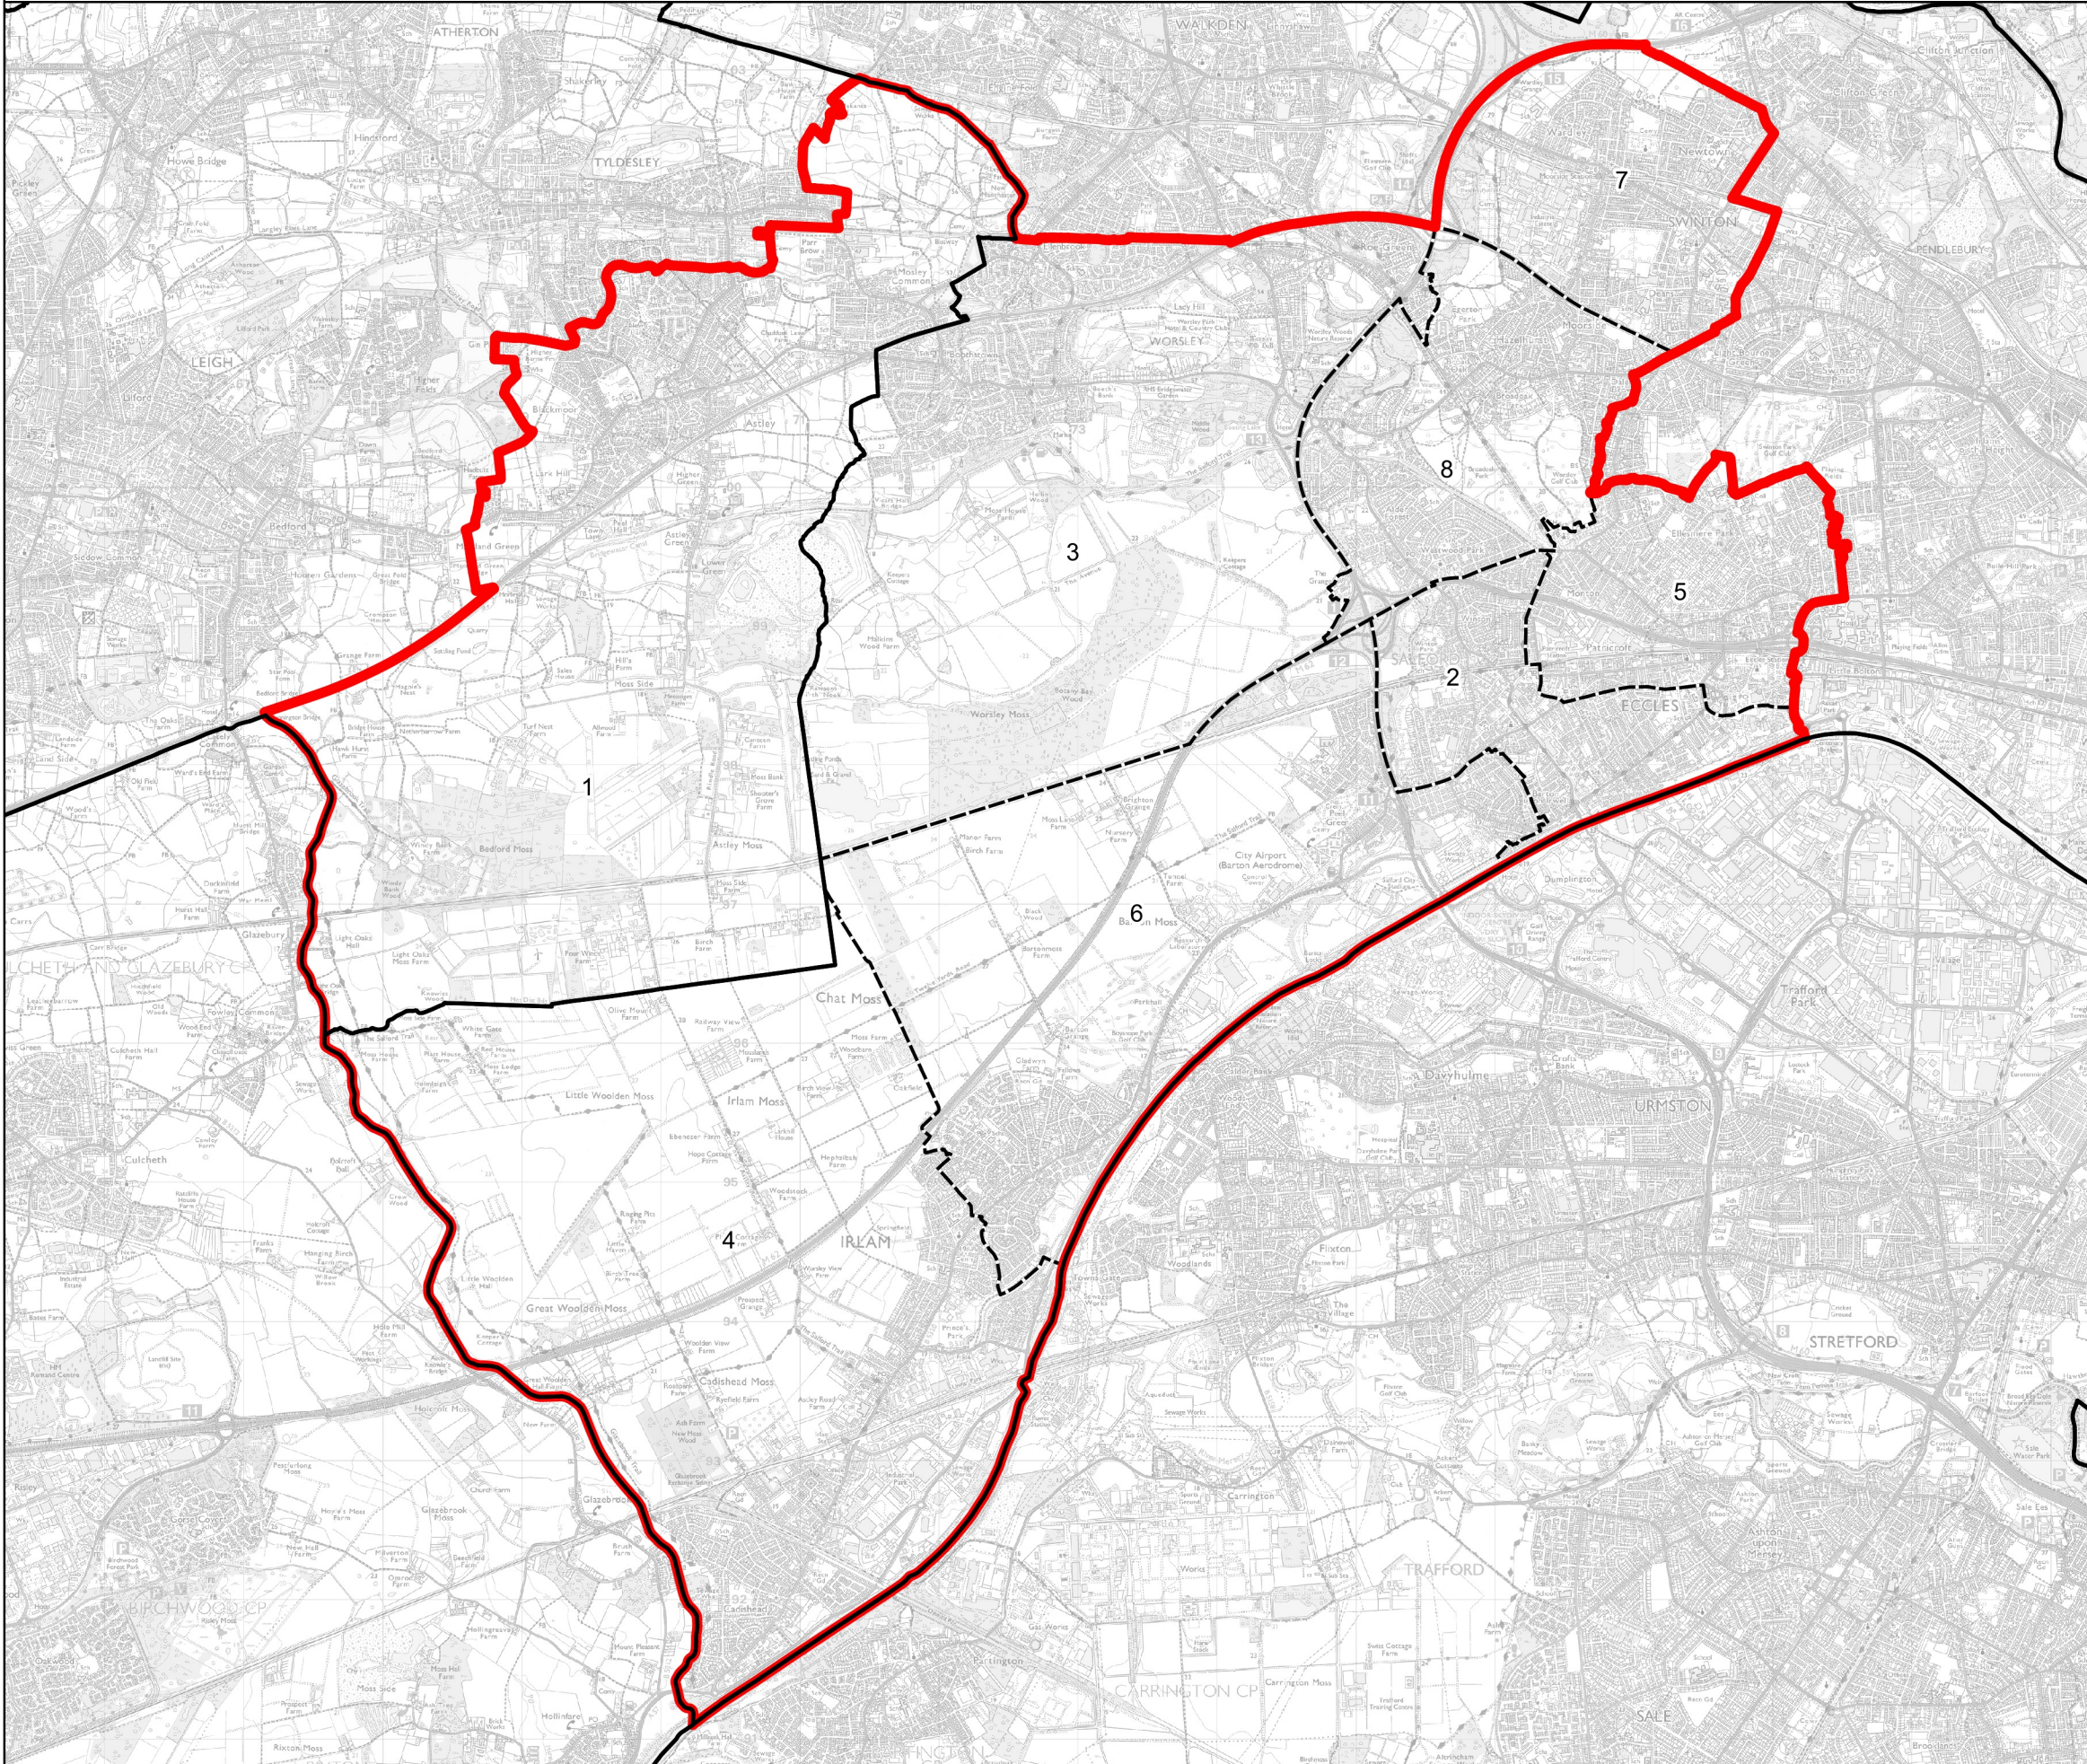

Boundary Commission for England - Revised Proposals for the North West Region

Worsley and Eccles County Constituency - Electorate 76,915

Wards:

- 1 Astley Mosley Common
- 2 Barton & Winton
- 3 Boothstown & Ellenbrook
- 4 Cadishead & Lower Irlam
- 5 Eccles
- 6 Higher Irlam & Peel Green
- 7 Swinton & Wardley
- 8 Worsley & Westwood Park

 Constituency
 Local Authorities
 Wards

0 0.7 1.4 km 

© Crown copyright and database rights 2022 OS 100018289. You are permitted to use this data solely to enable you to respond to, or interact with, the organisation that provided you with the data. You are not permitted to copy, sub-licence, distribute or sell any of this data to third parties in any form. Third party rights to enforce the terms of this licence shall be reserved to OS.

Worsley and Eccles County Constituency