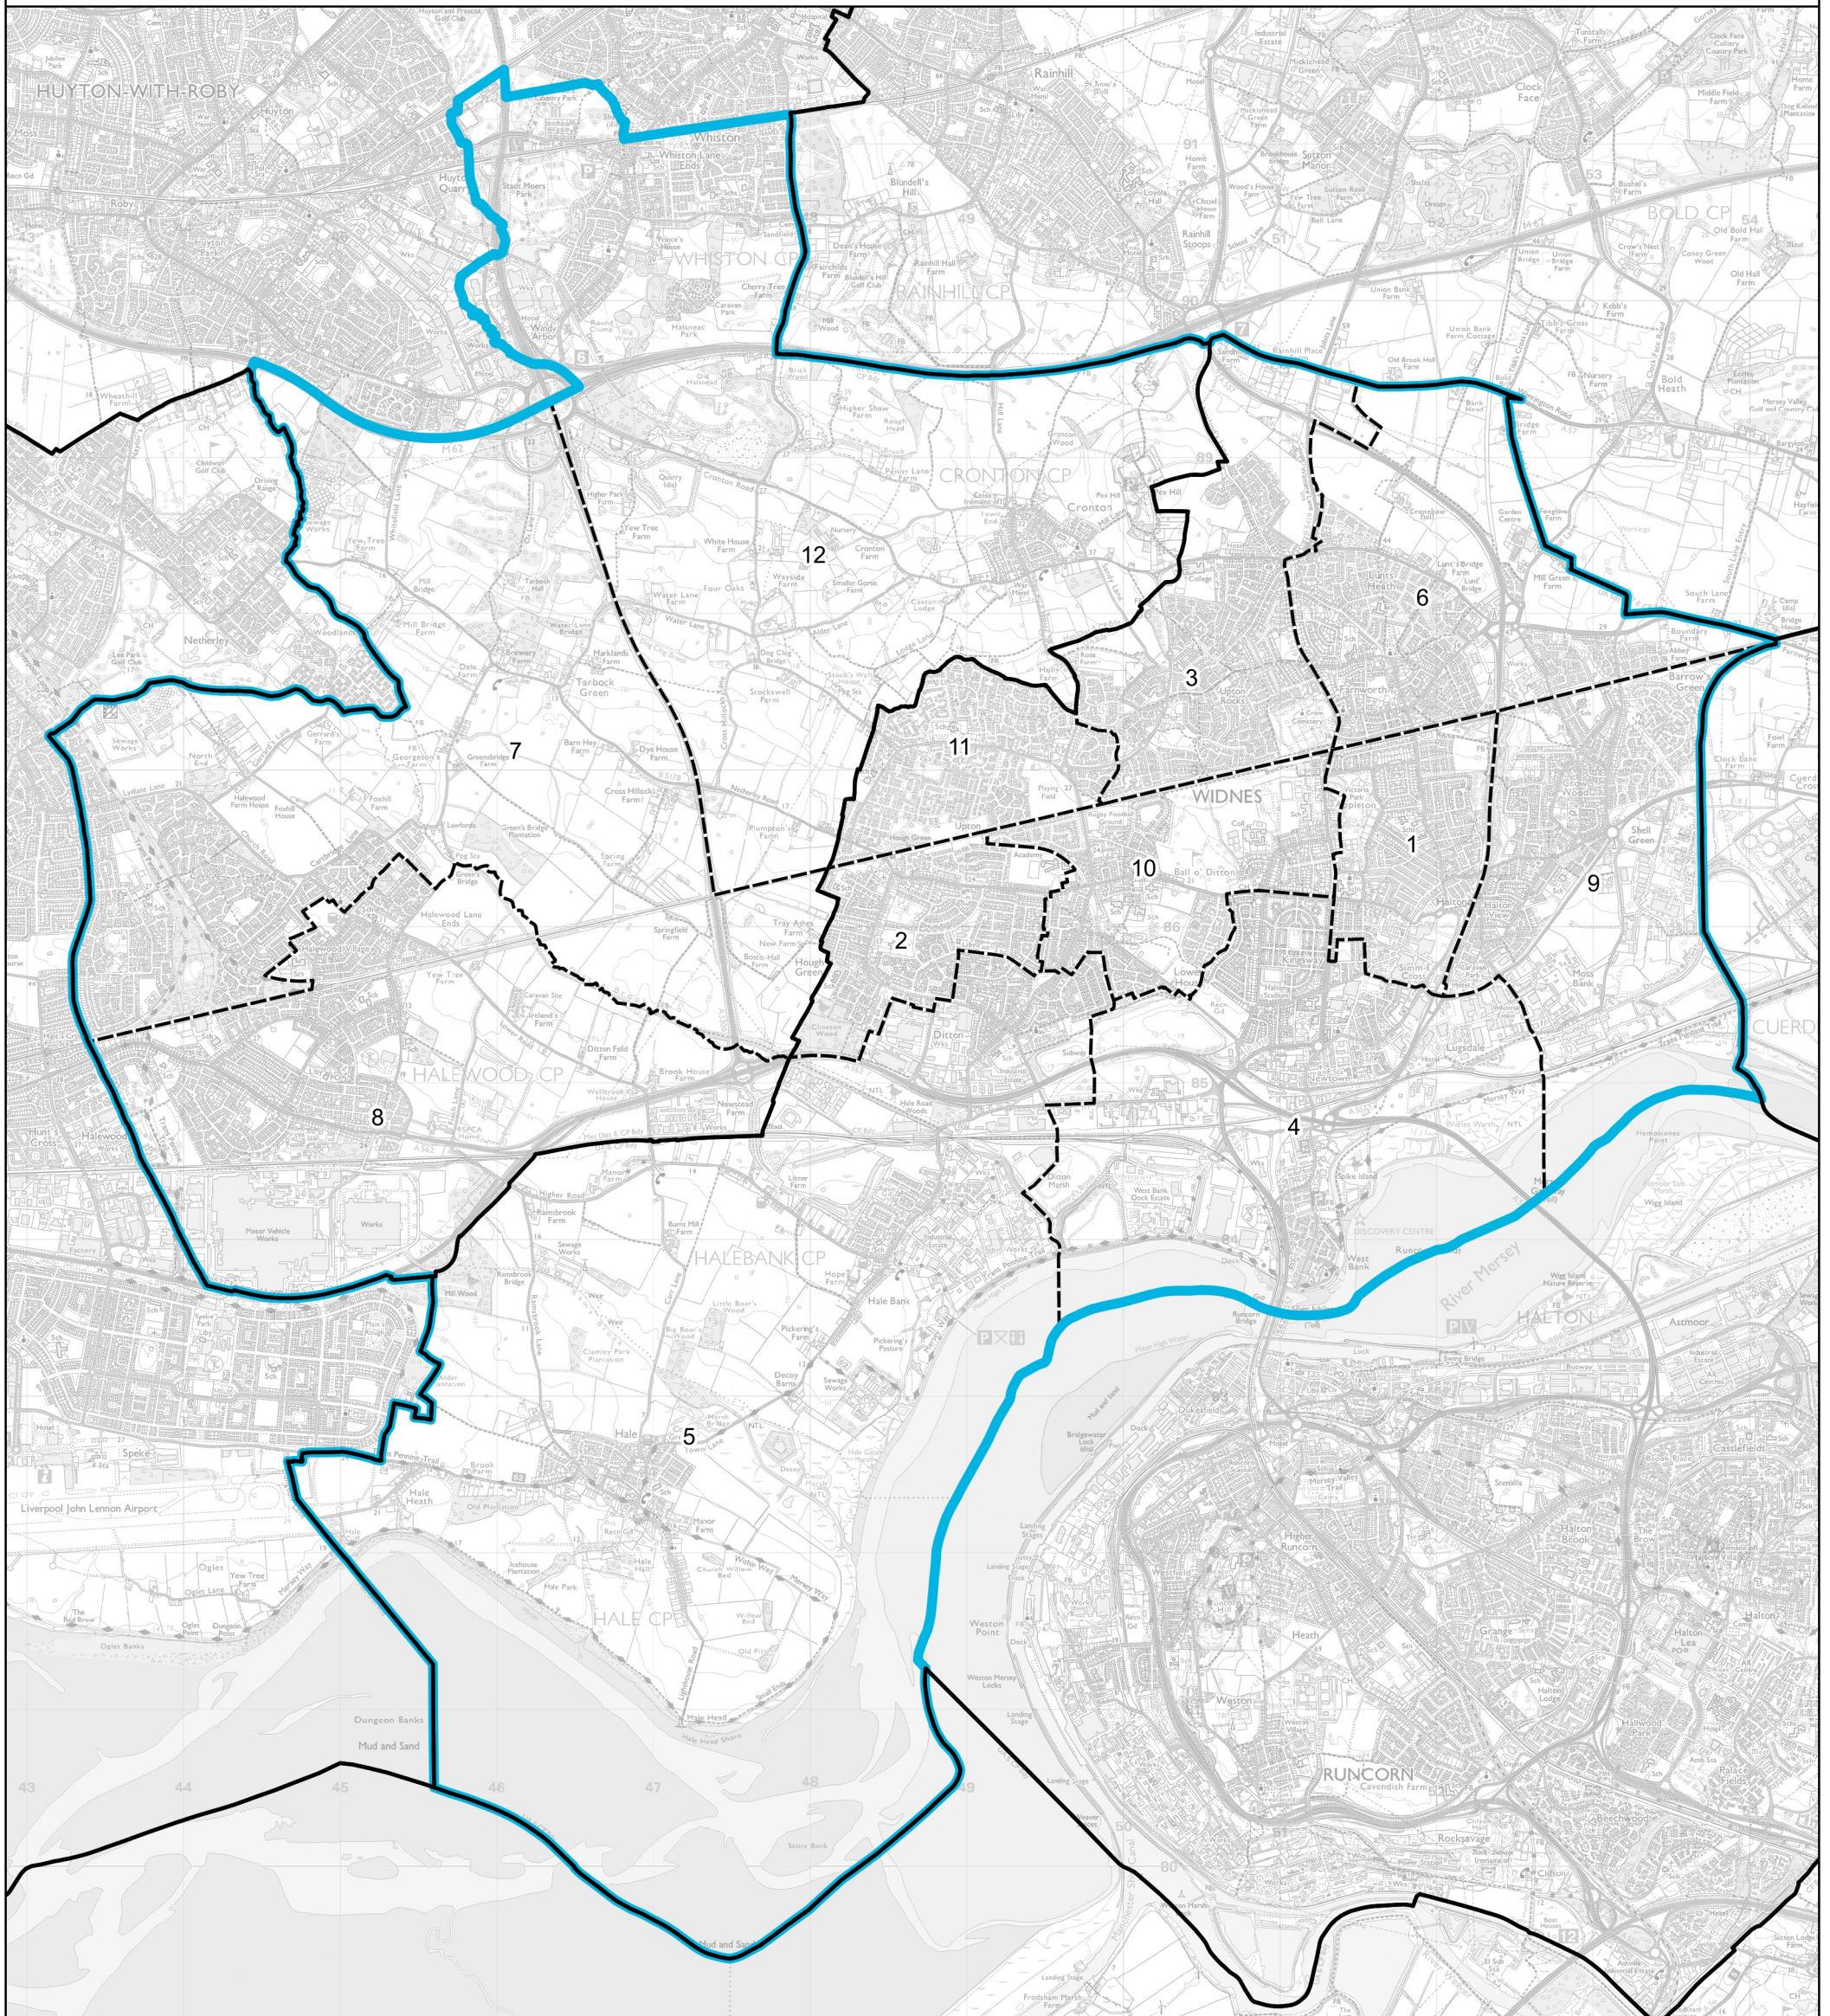

# Boundary Commission for England - Revised Proposals for the North West Region

Widnes and Halewood County Constituency - **Electorate 70,865**

**Wards:**

- |                                   |                             |
|-----------------------------------|-----------------------------|
| 1 Appleton                        | 7 Halewood North            |
| 2 Bankfield                       | 8 Halewood South            |
| 3 Birchfield                      | 9 Halton View               |
| 4 Central & West Bank             | 10 Highfield                |
| 5 Ditton, Hale Village & Halebank | 11 Hough Green              |
| 6 Farnworth                       | 12 Whiston & Cronton (Part) |

- Constituency
- Local Authorities
- Wards

© Crown copyright and database rights 2022 OS 100018289. You are permitted to use this data solely to enable you to respond to, or interact with, the organisation that provided you with the data. You are not permitted to copy, sub-licence, distribute or sell any of this data to third parties in any form. Third party rights to enforce the terms of this licence shall be reserved to OS.

## Widnes and Halewood County Constituency