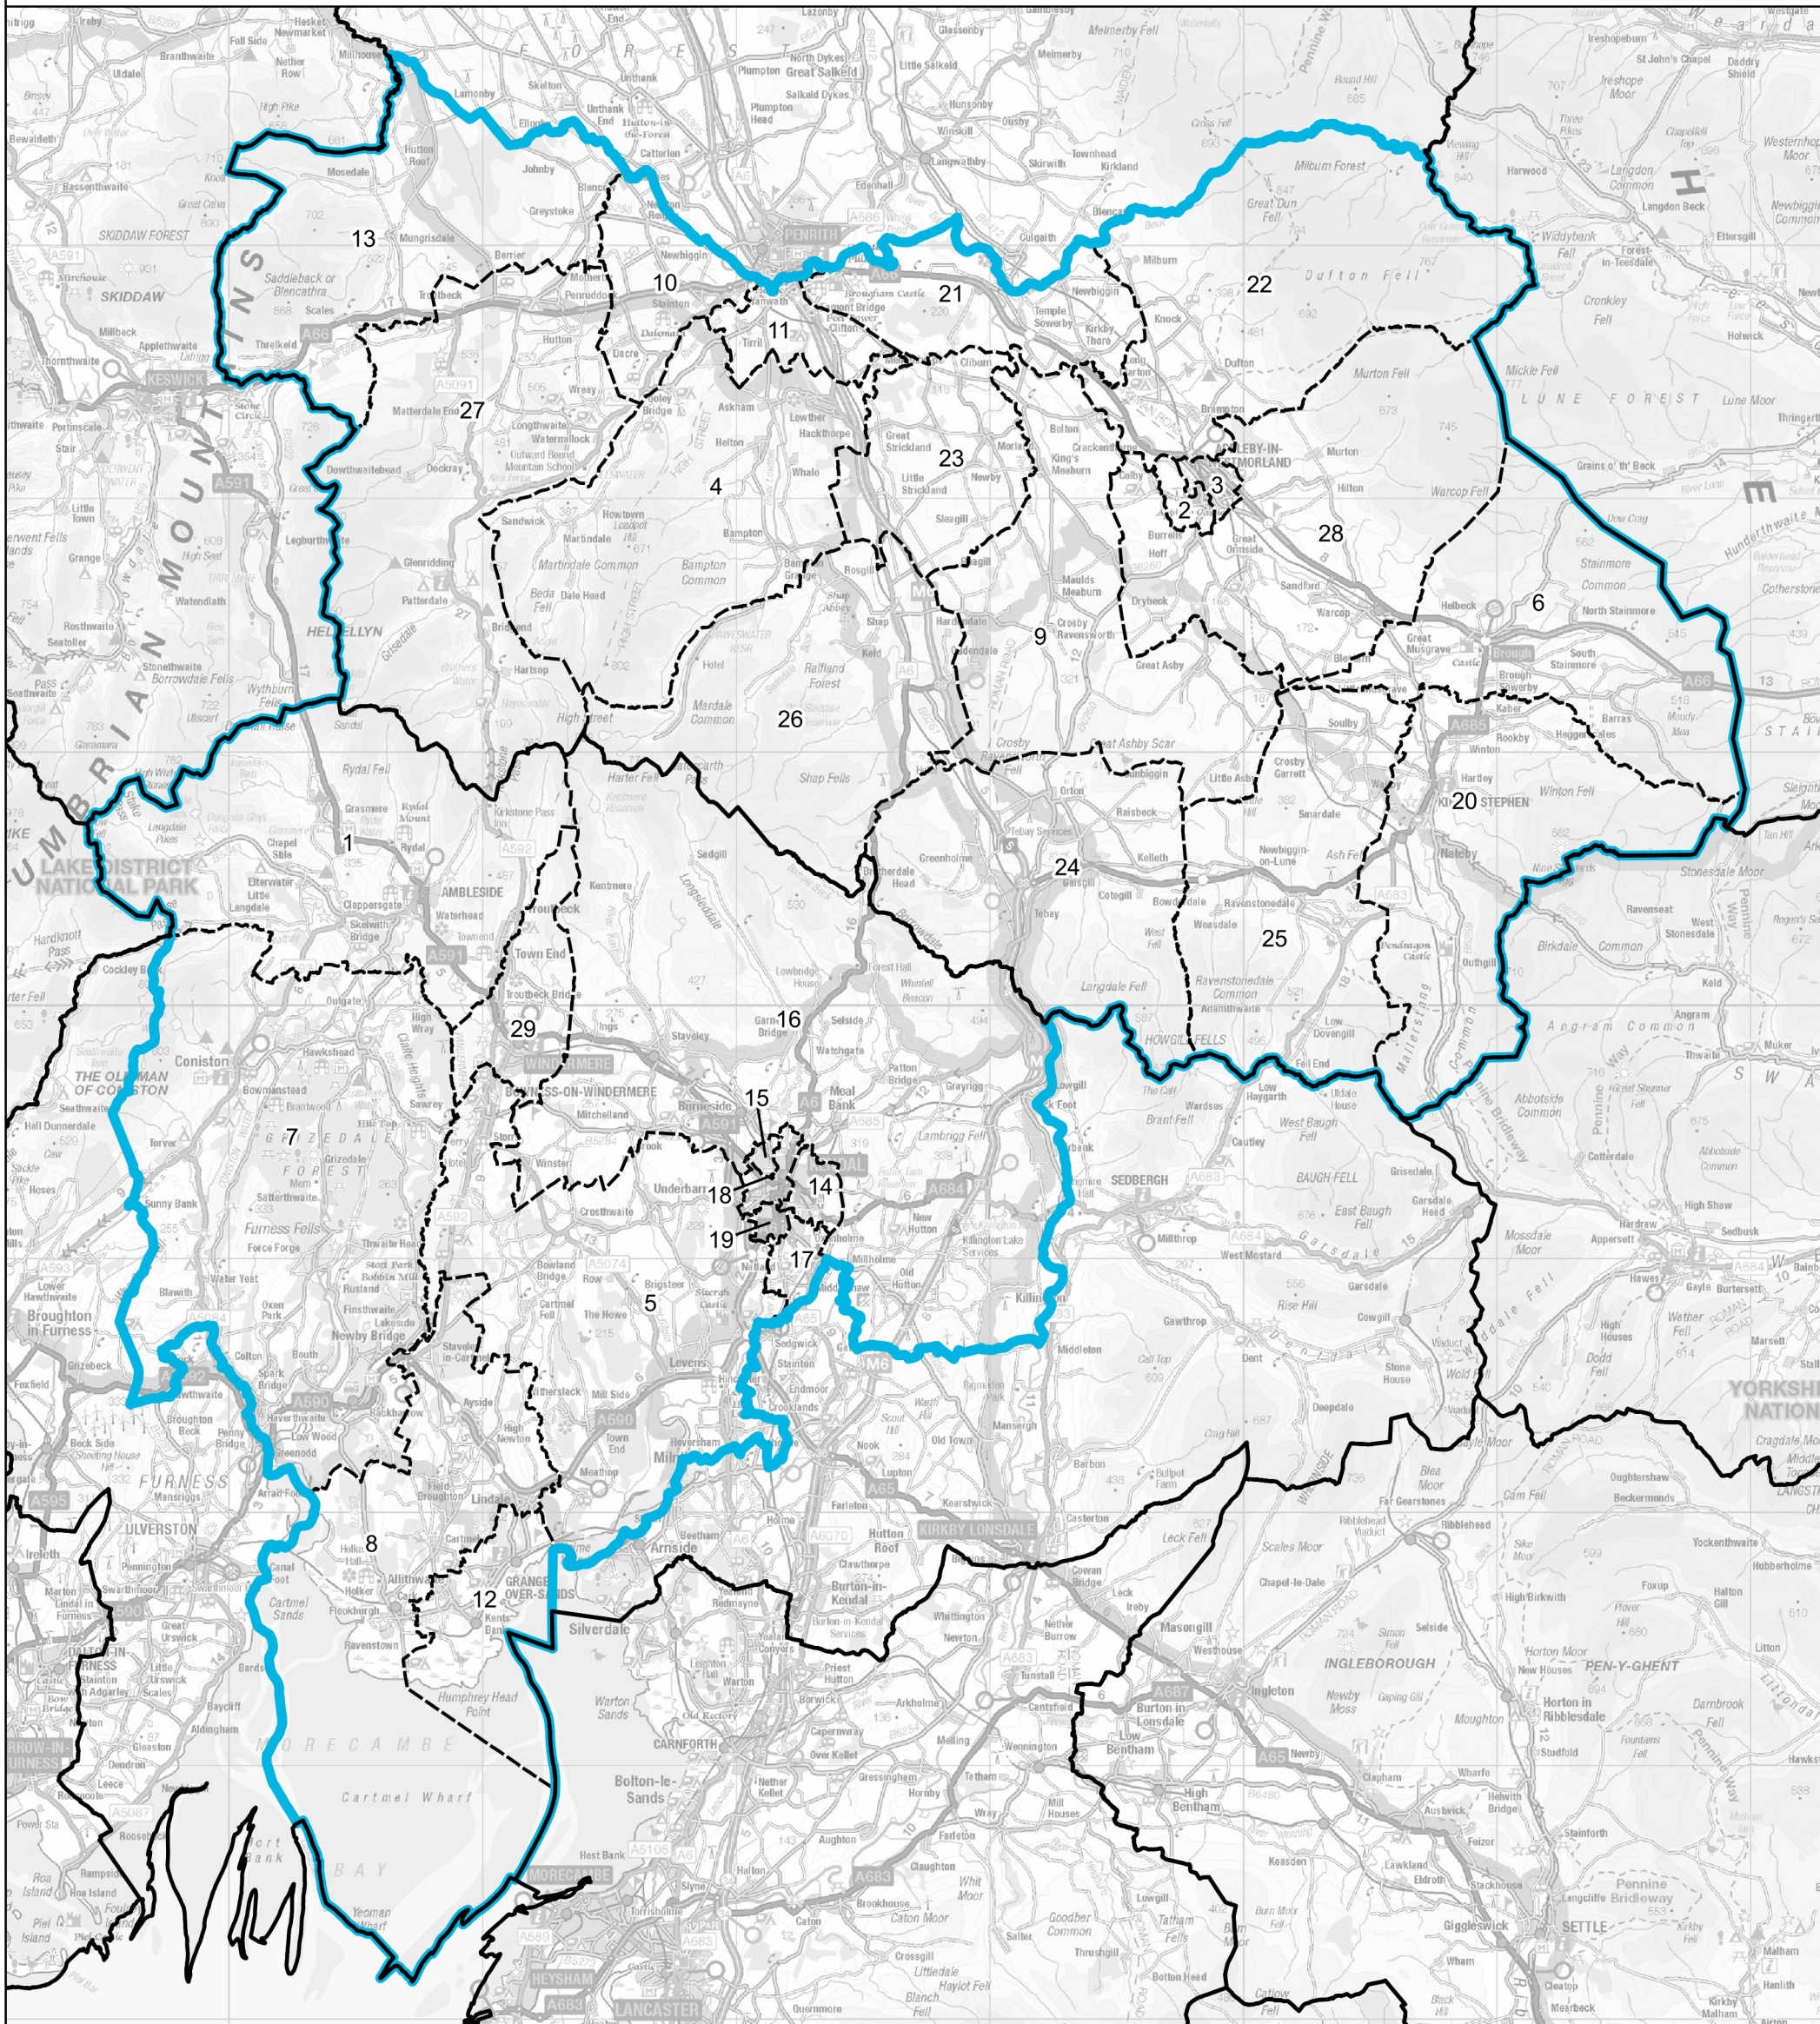

# Boundary Commission for England - Revised Proposals for the North West Region

## Westmorland and Lonsdale County Constituency - Electorate 72,322

### Wards:

1 Ambleside & Grasmere	8 Cartmel	16 Kendal Rural	24 Orton with Tebay
2 Appleby (Appleby)	9 Crosby Ravensworth	17 Kendal South & Natland	25 Ravenstonedale
3 Appleby (Bongate)	10 Dacre	18 Kendal Town	26 Shap
4 Askham	11 Eamont	19 Kendal West	27 Ullswater
5 Bowness & Levens	12 Grange	20 Kirkby Stephen	28 Warcop
6 Brough	13 Greystoke	21 Kirkby Thore	29 Windermere
7 Broughton & Coniston (Part)	14 Kendal East	22 Long Marton	
	15 Kendal North	23 Morland	

# Westmorland and Lonsdale County Constituency