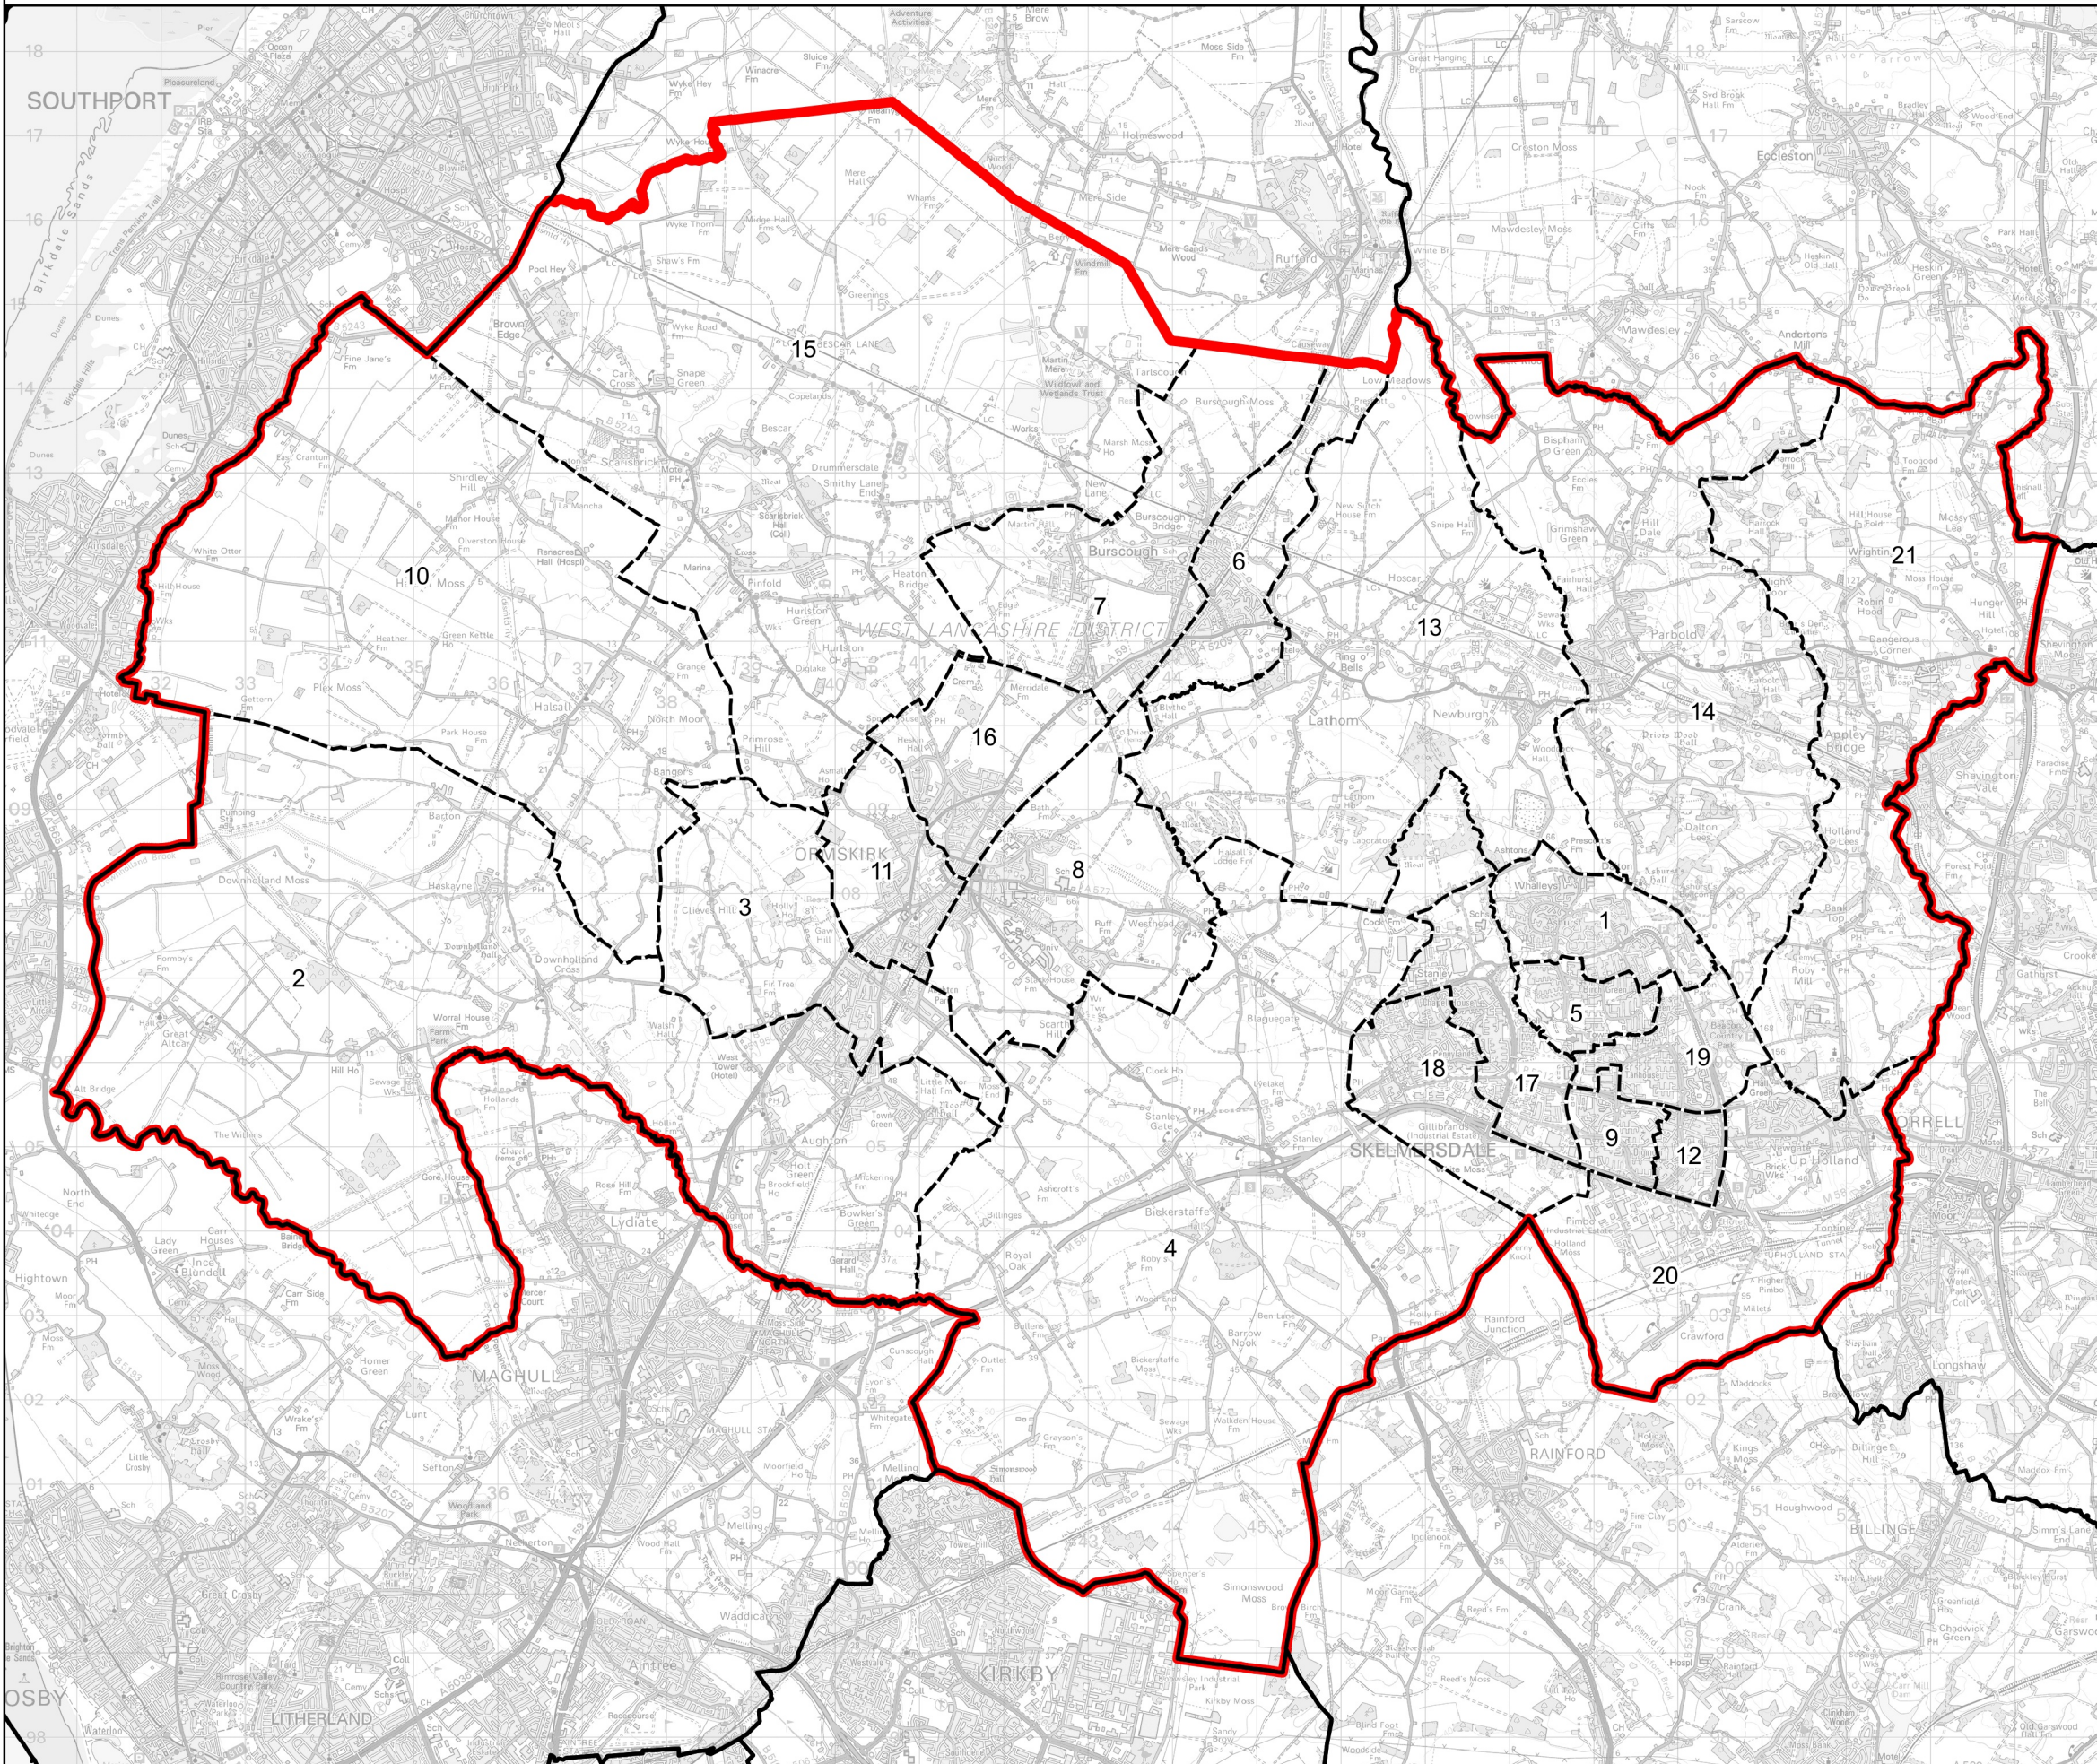

Boundary Commission for England - Revised Proposals for the North West Region

West Lancashire County Constituency - Electorate 73,652

Wards:

- 1 Ashurst
- 2 Aughton and Downholland
- 3 Aughton Park
- 4 Bickerstaffe
- 5 Birch Green
- 6 Burscough East
- 7 Burscough West
- 8 Derby
- 9 Digmoor
- 10 Halsall
- 11 Knowsley
- 12 Moorside
- 13 Newburgh
- 14 Parbold
- 15 Scarisbrick
- 16 Scott
- 17 Skelmersdale North
- 18 Skelmersdale South
- 19 Tanhouse
- 20 Up Holland
- 21 Wrightington

-  Constituency
-  Local Authorities
-  Wards

0 1 2 km

© Crown copyright and database rights 2022 OS 100018289. You are permitted to use this data solely to enable you to respond to, or interact with, the organisation that provided you with the data. You are not permitted to copy, sub-licence, distribute or sell any of this data to third parties in any form. Third party rights to enforce the terms of this licence shall be reserved to OS.

West Lancashire County Constituency