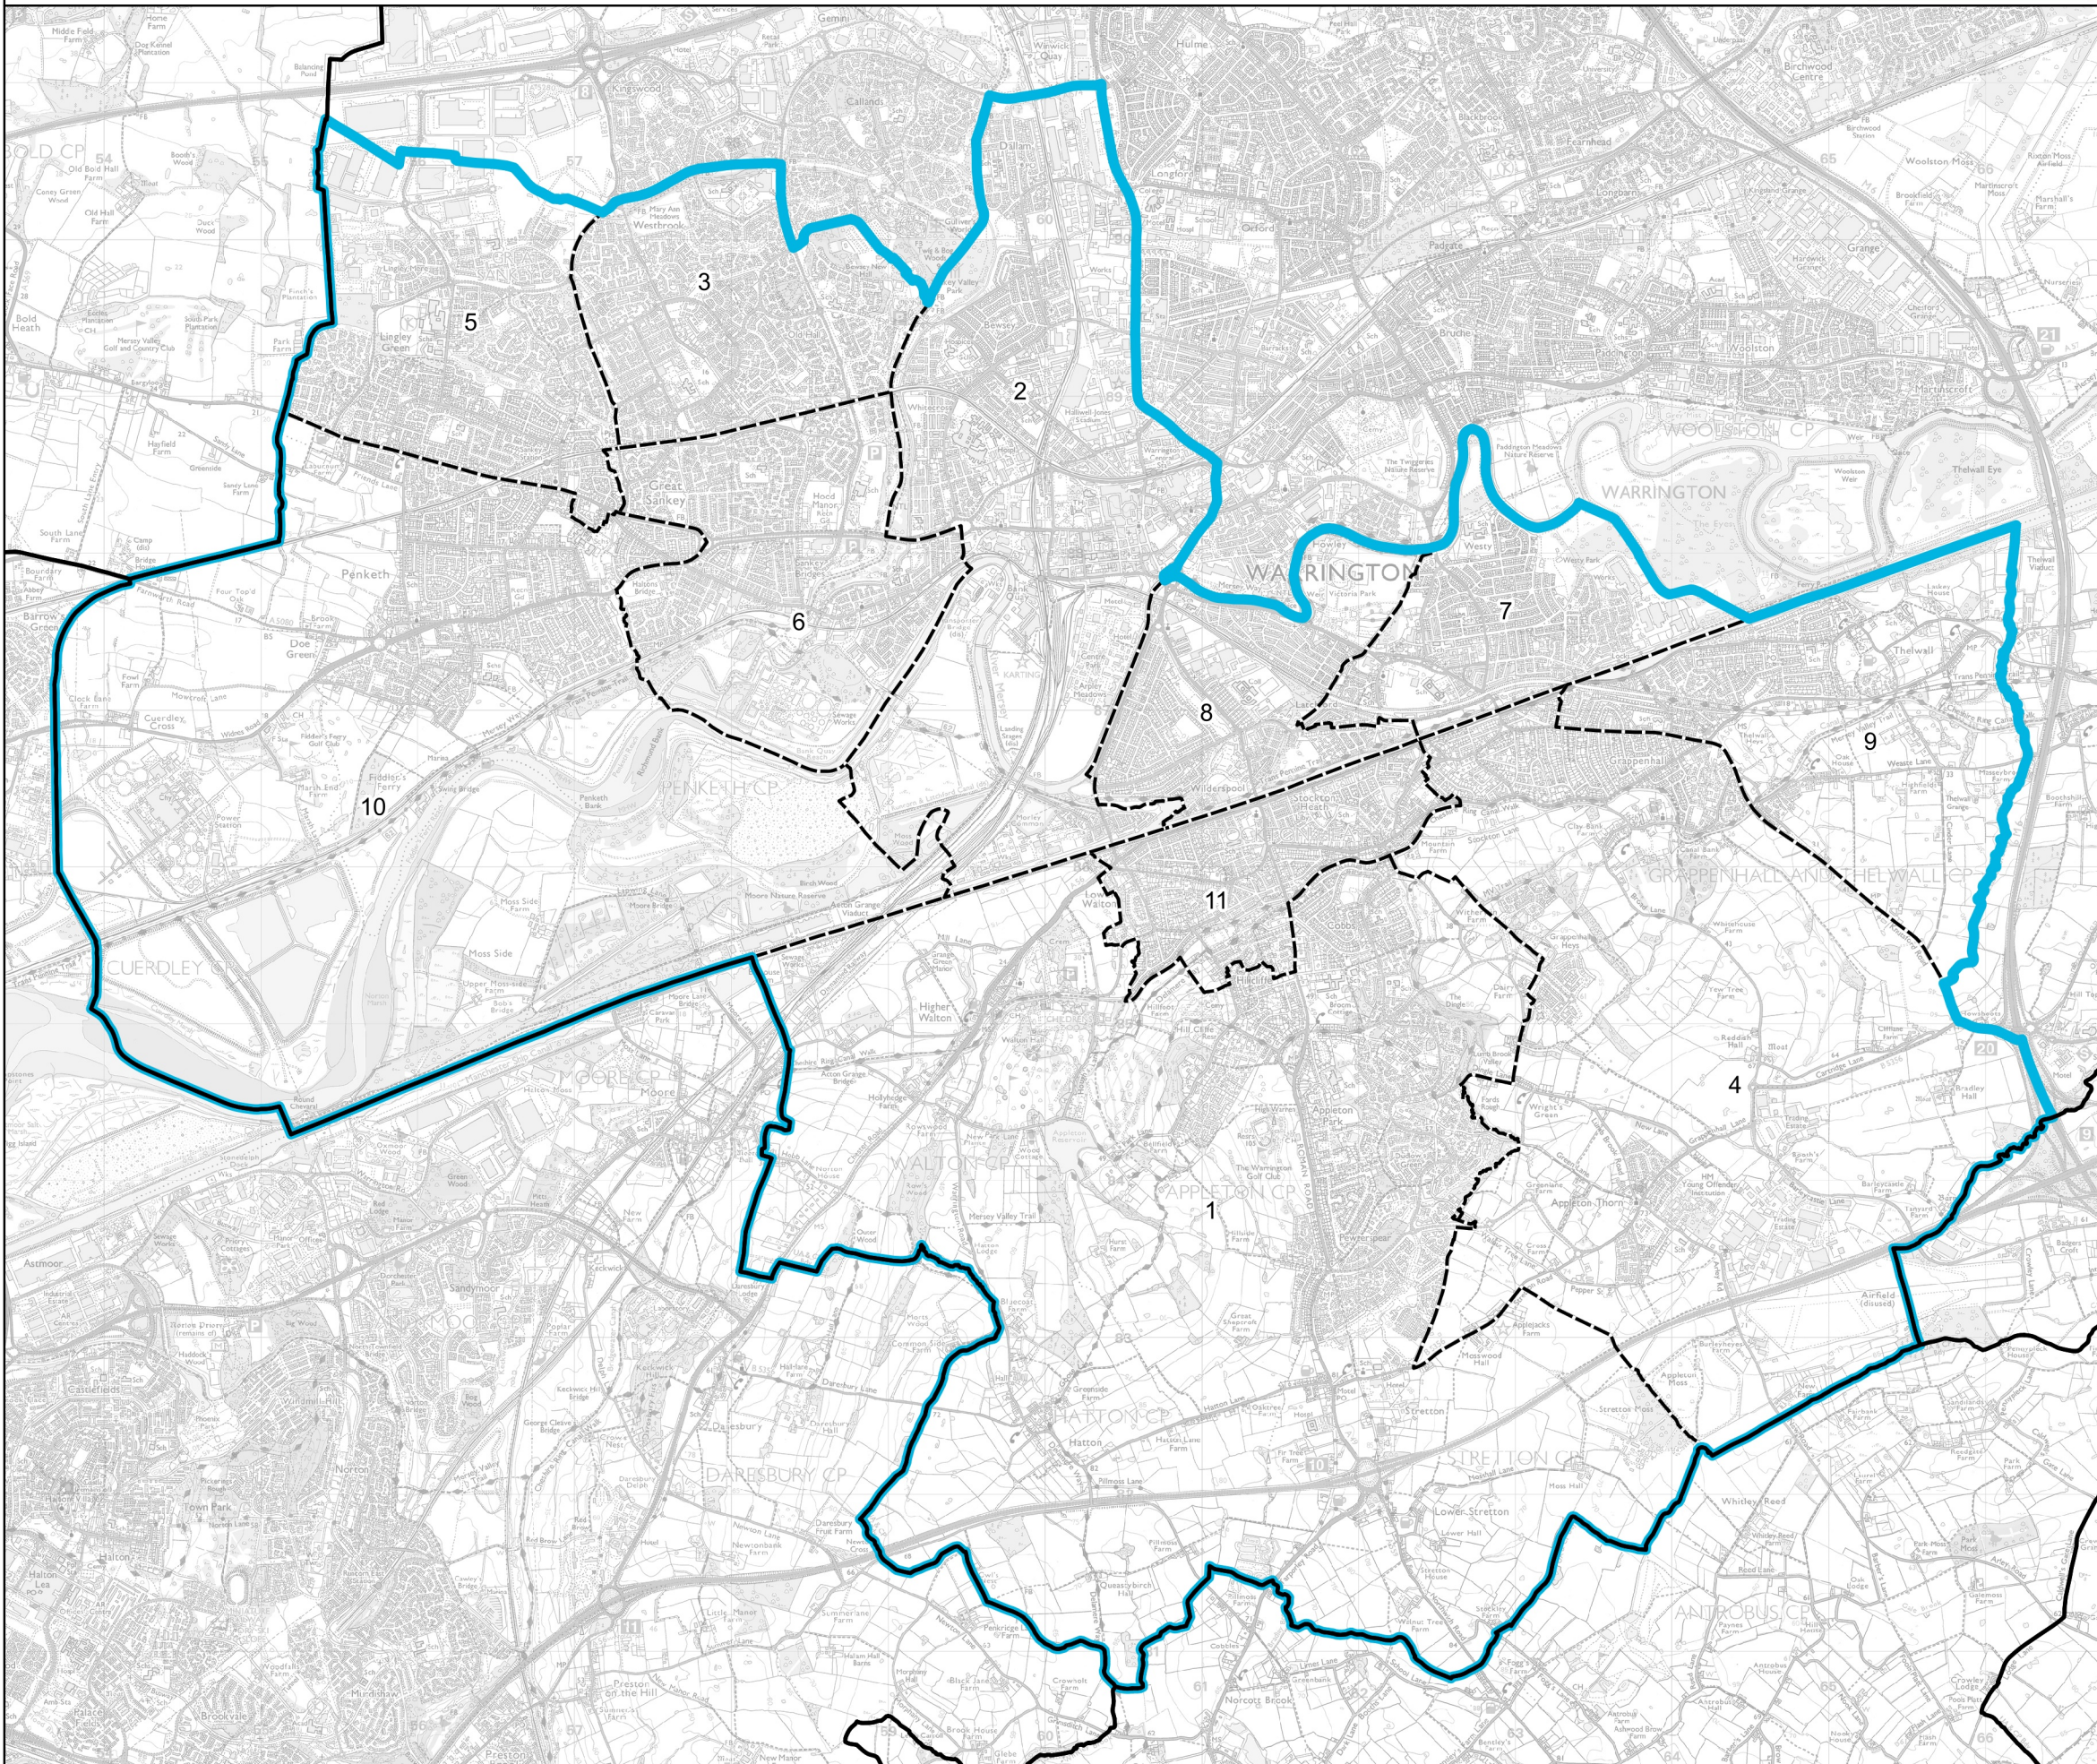

Boundary Commission for England - Revised Proposals for the North West Region

Warrington South County Constituency - [Electorate 76,639](#)

Wards:

- 1 Appleton
- 2 Bewsey & Whitecross
- 3 Chapelford & Old Hall
- 4 Grappenhall
- 5 Great Sankey North & Whittle Hall
- 6 Great Sankey South
- 7 Latchford East
- 8 Latchford West
- 9 Lymm North & Thelwall (Part)
- 10 Penketh & Cuardley
- 11 Stockton Heath

- Constituency
- Local Authorities
- Wards

0 0.6 1.2 km

© Crown copyright and database rights 2022 OS 100018289. You are permitted to use this data solely to enable you to respond to, or interact with, the organisation that provided you with the data. You are not permitted to copy, sub-licence, distribute or sell any of this data to third parties in any form. Third party rights to enforce the terms of this licence shall be reserved to OS.

Warrington South County Constituency