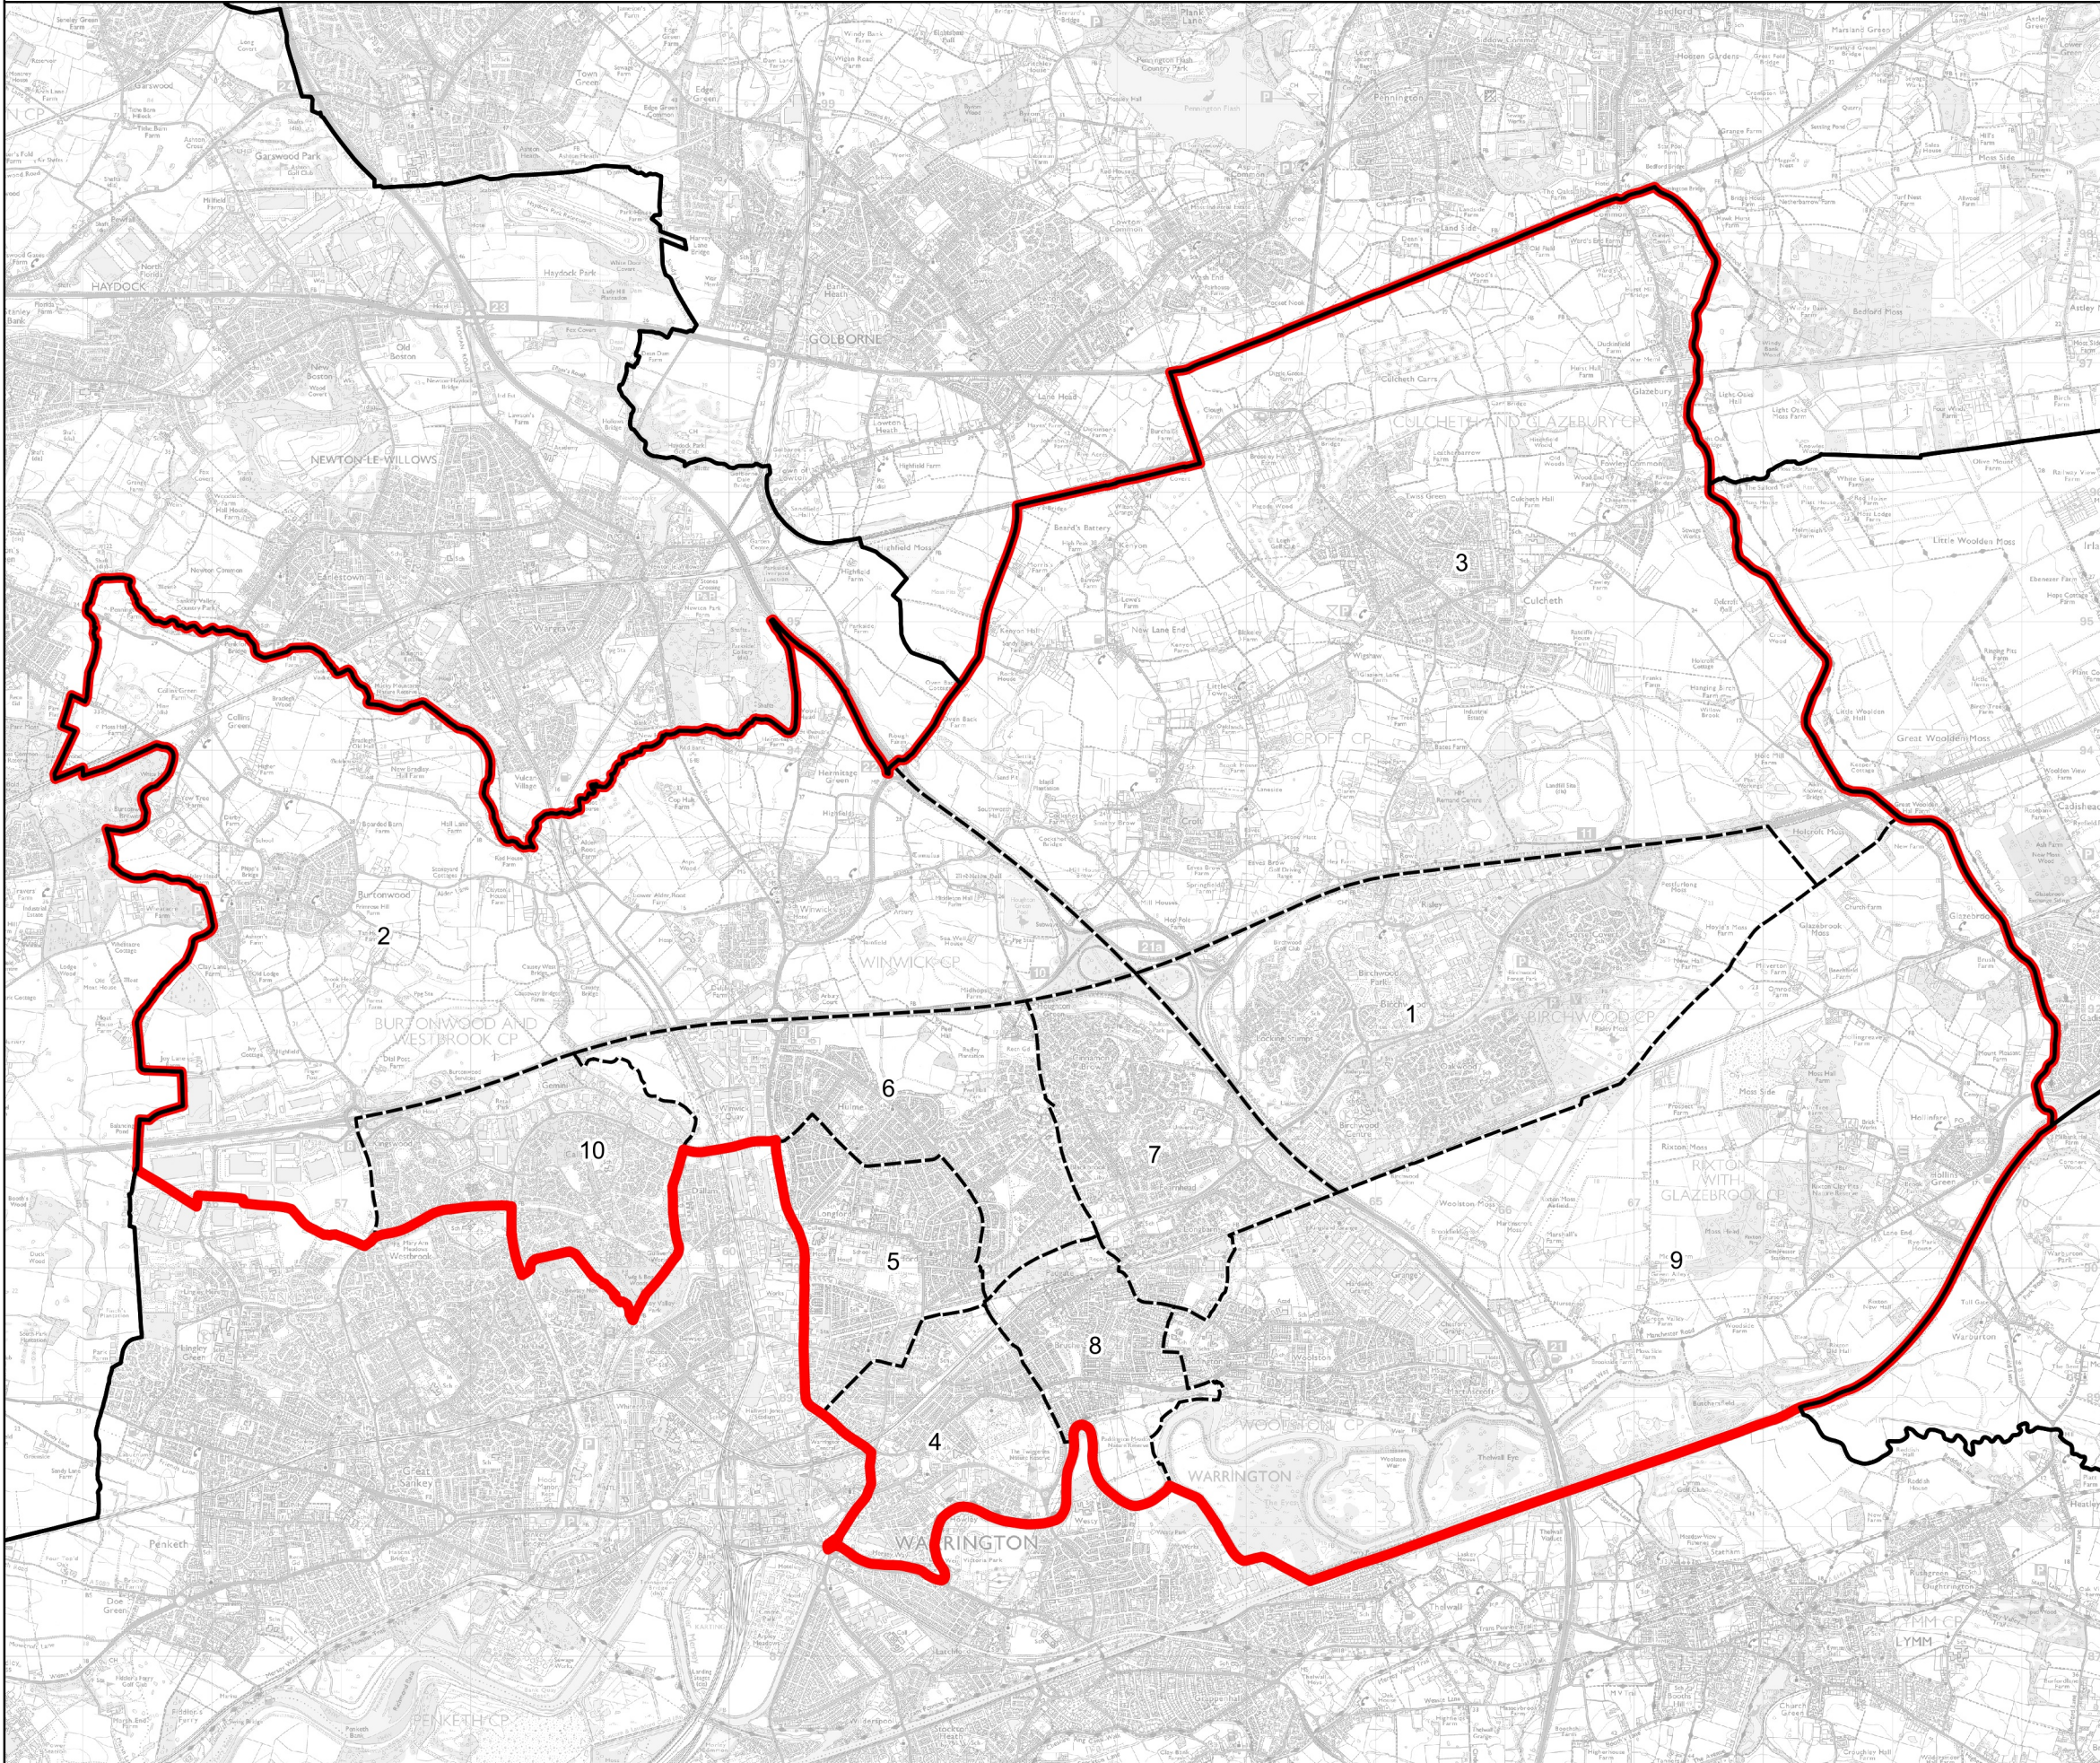

# Boundary Commission for England - Revised Proposals for the North West Region

Warrington North County Constituency - Electorate 72,350

Wards:

- 1 Birchwood
- 2 Burtonwood & Winwick
- 3 Culcheth, Glazebury & Croft
- 4 Fairfield & Howley
- 5 Orford
- 6 Poplars & Hulme
- 7 Poulton North
- 8 Poulton South
- 9 Rixton & Woolston
- 10 Westbrook