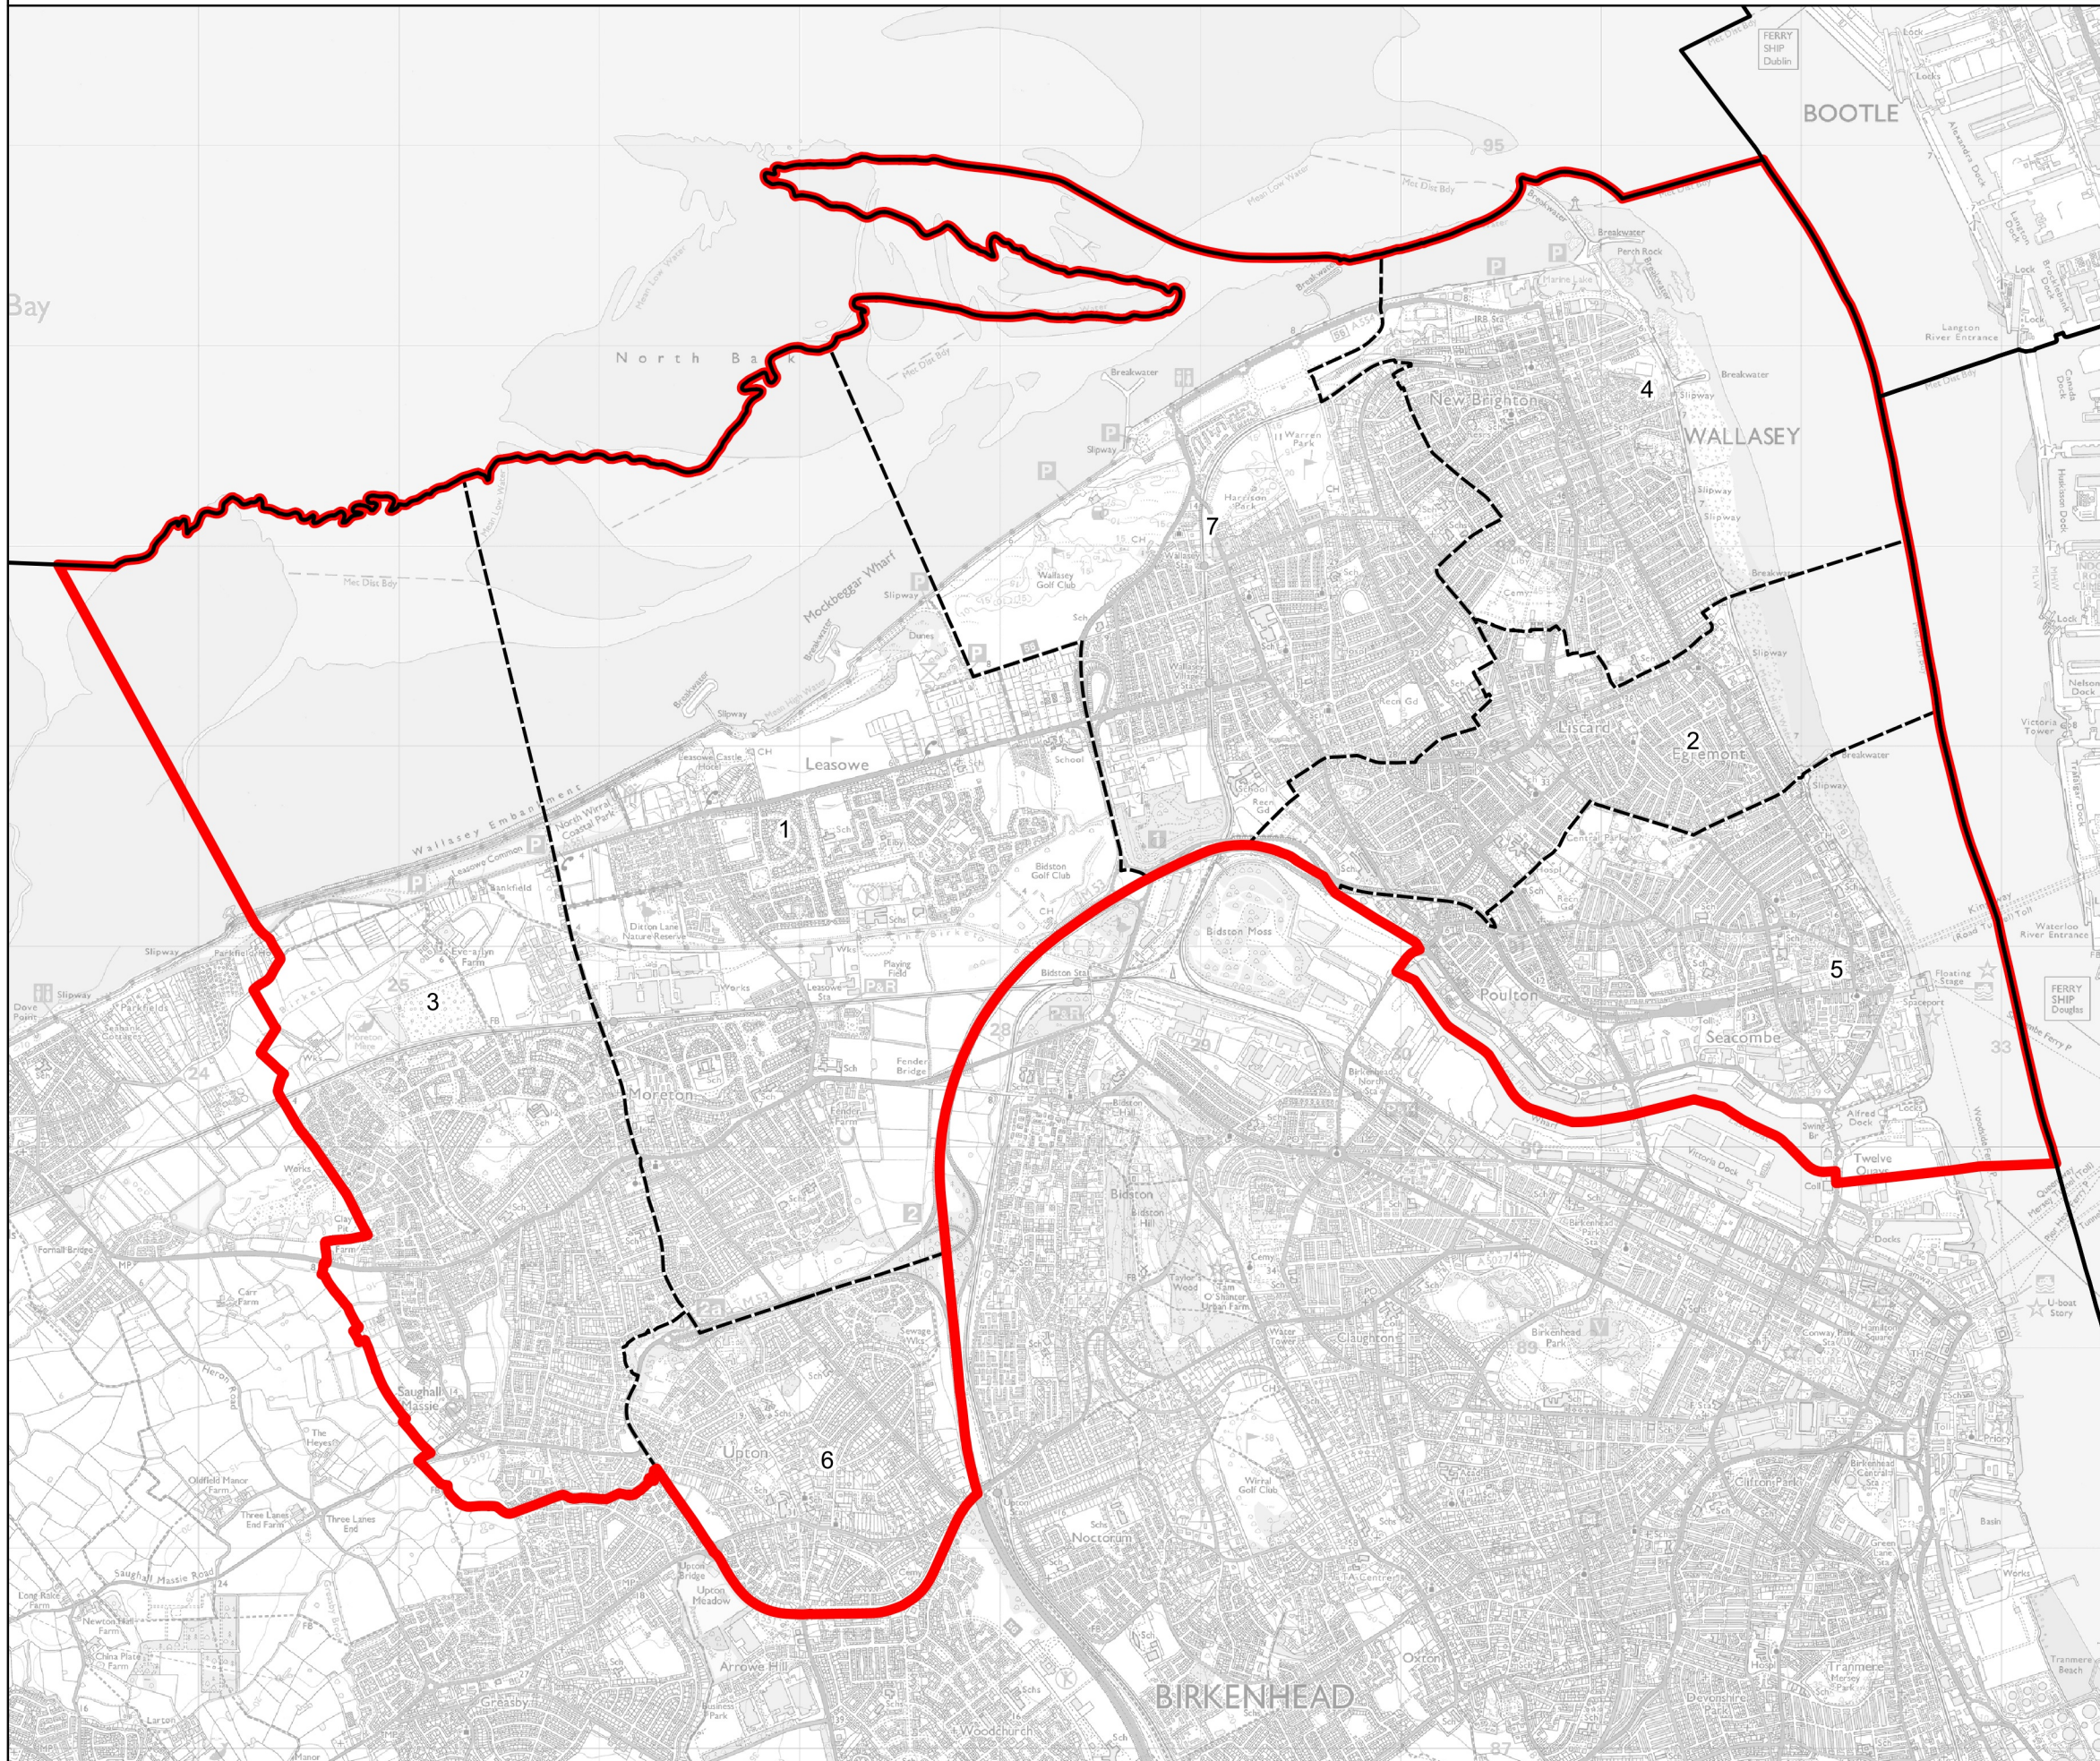

Boundary Commission for England - Revised Proposals for the North West Region

Wallasey Borough Constituency - Electorate 73,054

Wards:

- 1 Leasowe and Moreton East
- 2 Liscard
- 3 Moreton West and Saughall Massie
- 4 New Brighton
- 5 Seacombe
- 6 Upton (Part)
- 7 Wallasey

-  Constituency
-  Local Authorities
-  Wards

0 0.5 1 km

© Crown copyright and database rights 2022 OS 100018289. You are permitted to use this data solely to enable you to respond to, or interact with, the organisation that provided you with the data. You are not permitted to copy, sub-licence, distribute or sell any of this data to third parties in any form. Third party rights to enforce the terms of this licence shall be reserved to OS.