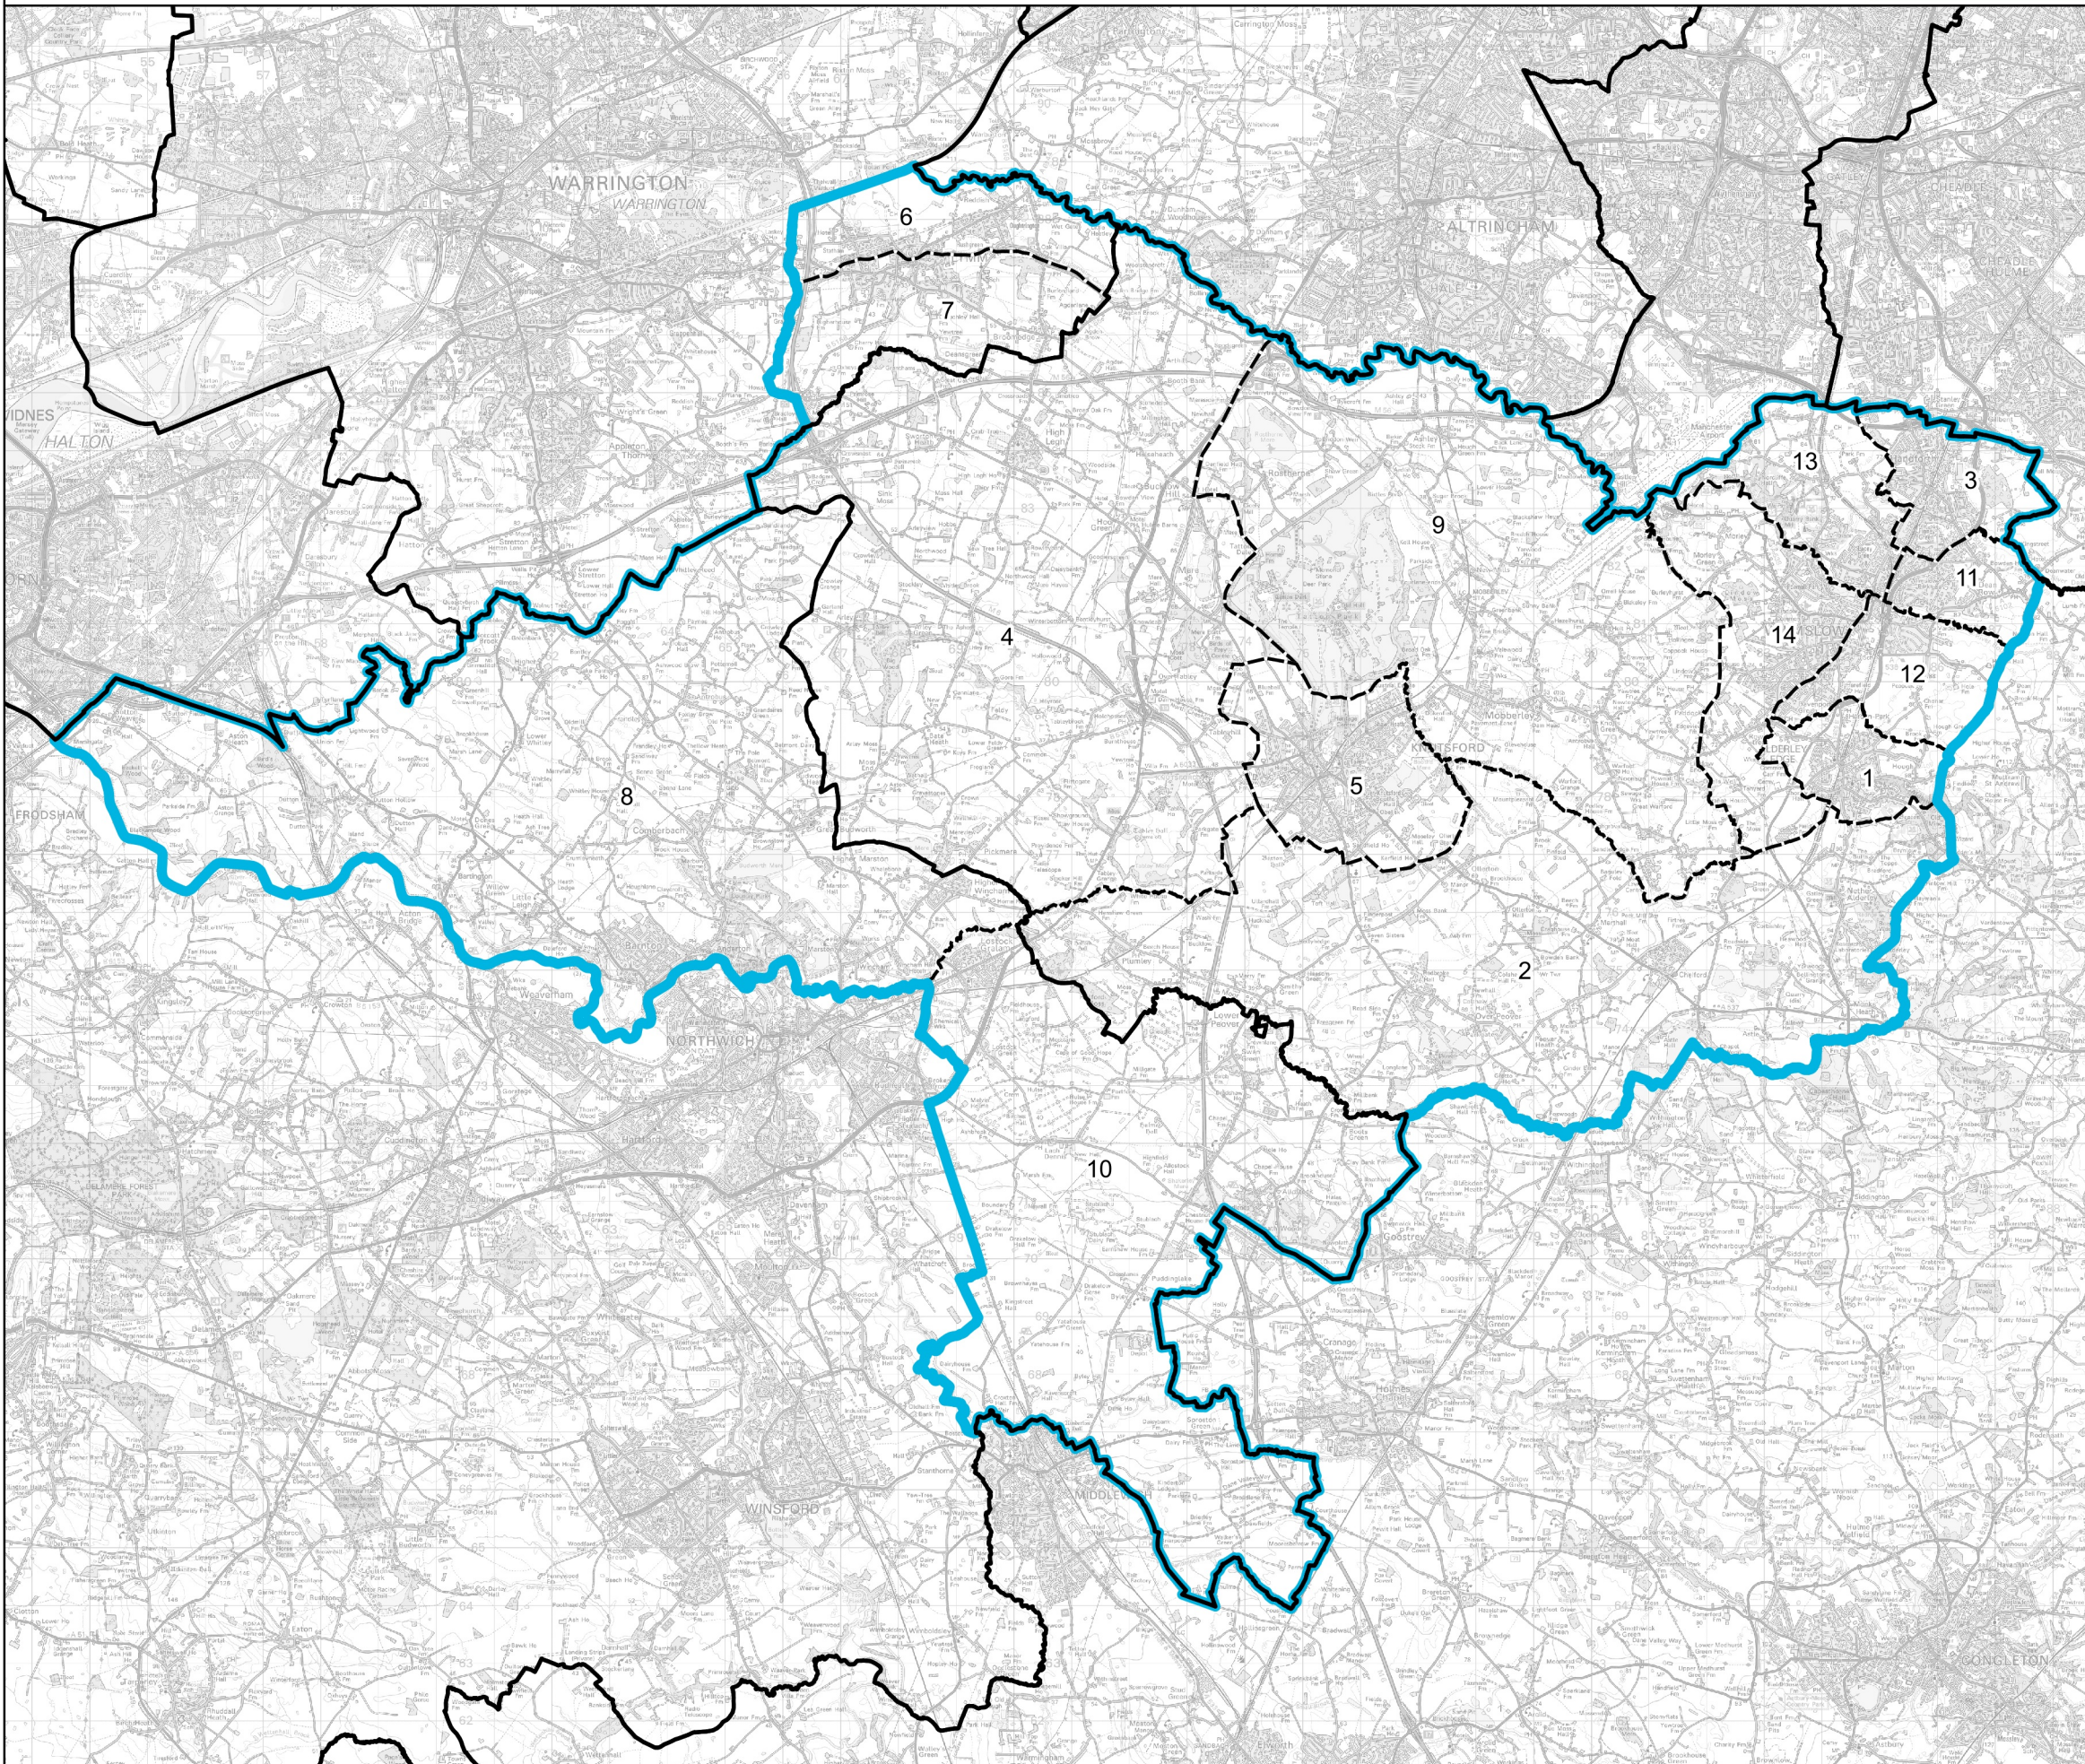

Boundary Commission for England - Revised Proposals for the North West Region

Tatton County Constituency - **Electorate 75,538**

Wards:

- 1 Alderley Edge
- 2 Chelford
- 3 Handforth
- 4 High Legh
- 5 Knutsford
- 6 Lymm North & Thelwall (Part)
- 7 Lymm South
- 8 Marbury
- 9 Mobberley
- 10 Shakerley
- 11 Wilmslow Dean Row
- 12 Wilmslow East
- 13 Wilmslow Lacey Green
- 14 Wilmslow West and Chorley

-  Constituency
-  Local Authorities
-  Wards

© Crown copyright and database rights 2022 OS 100018289. You are permitted to use this data solely to enable you to respond to, or interact with, the organisation that provided you with the data. You are not permitted to copy, sub-licence, distribute or sell any of this data to third parties in any form. Third party rights to enforce the terms of this licence shall be reserved to OS.

Tatton County Constituency