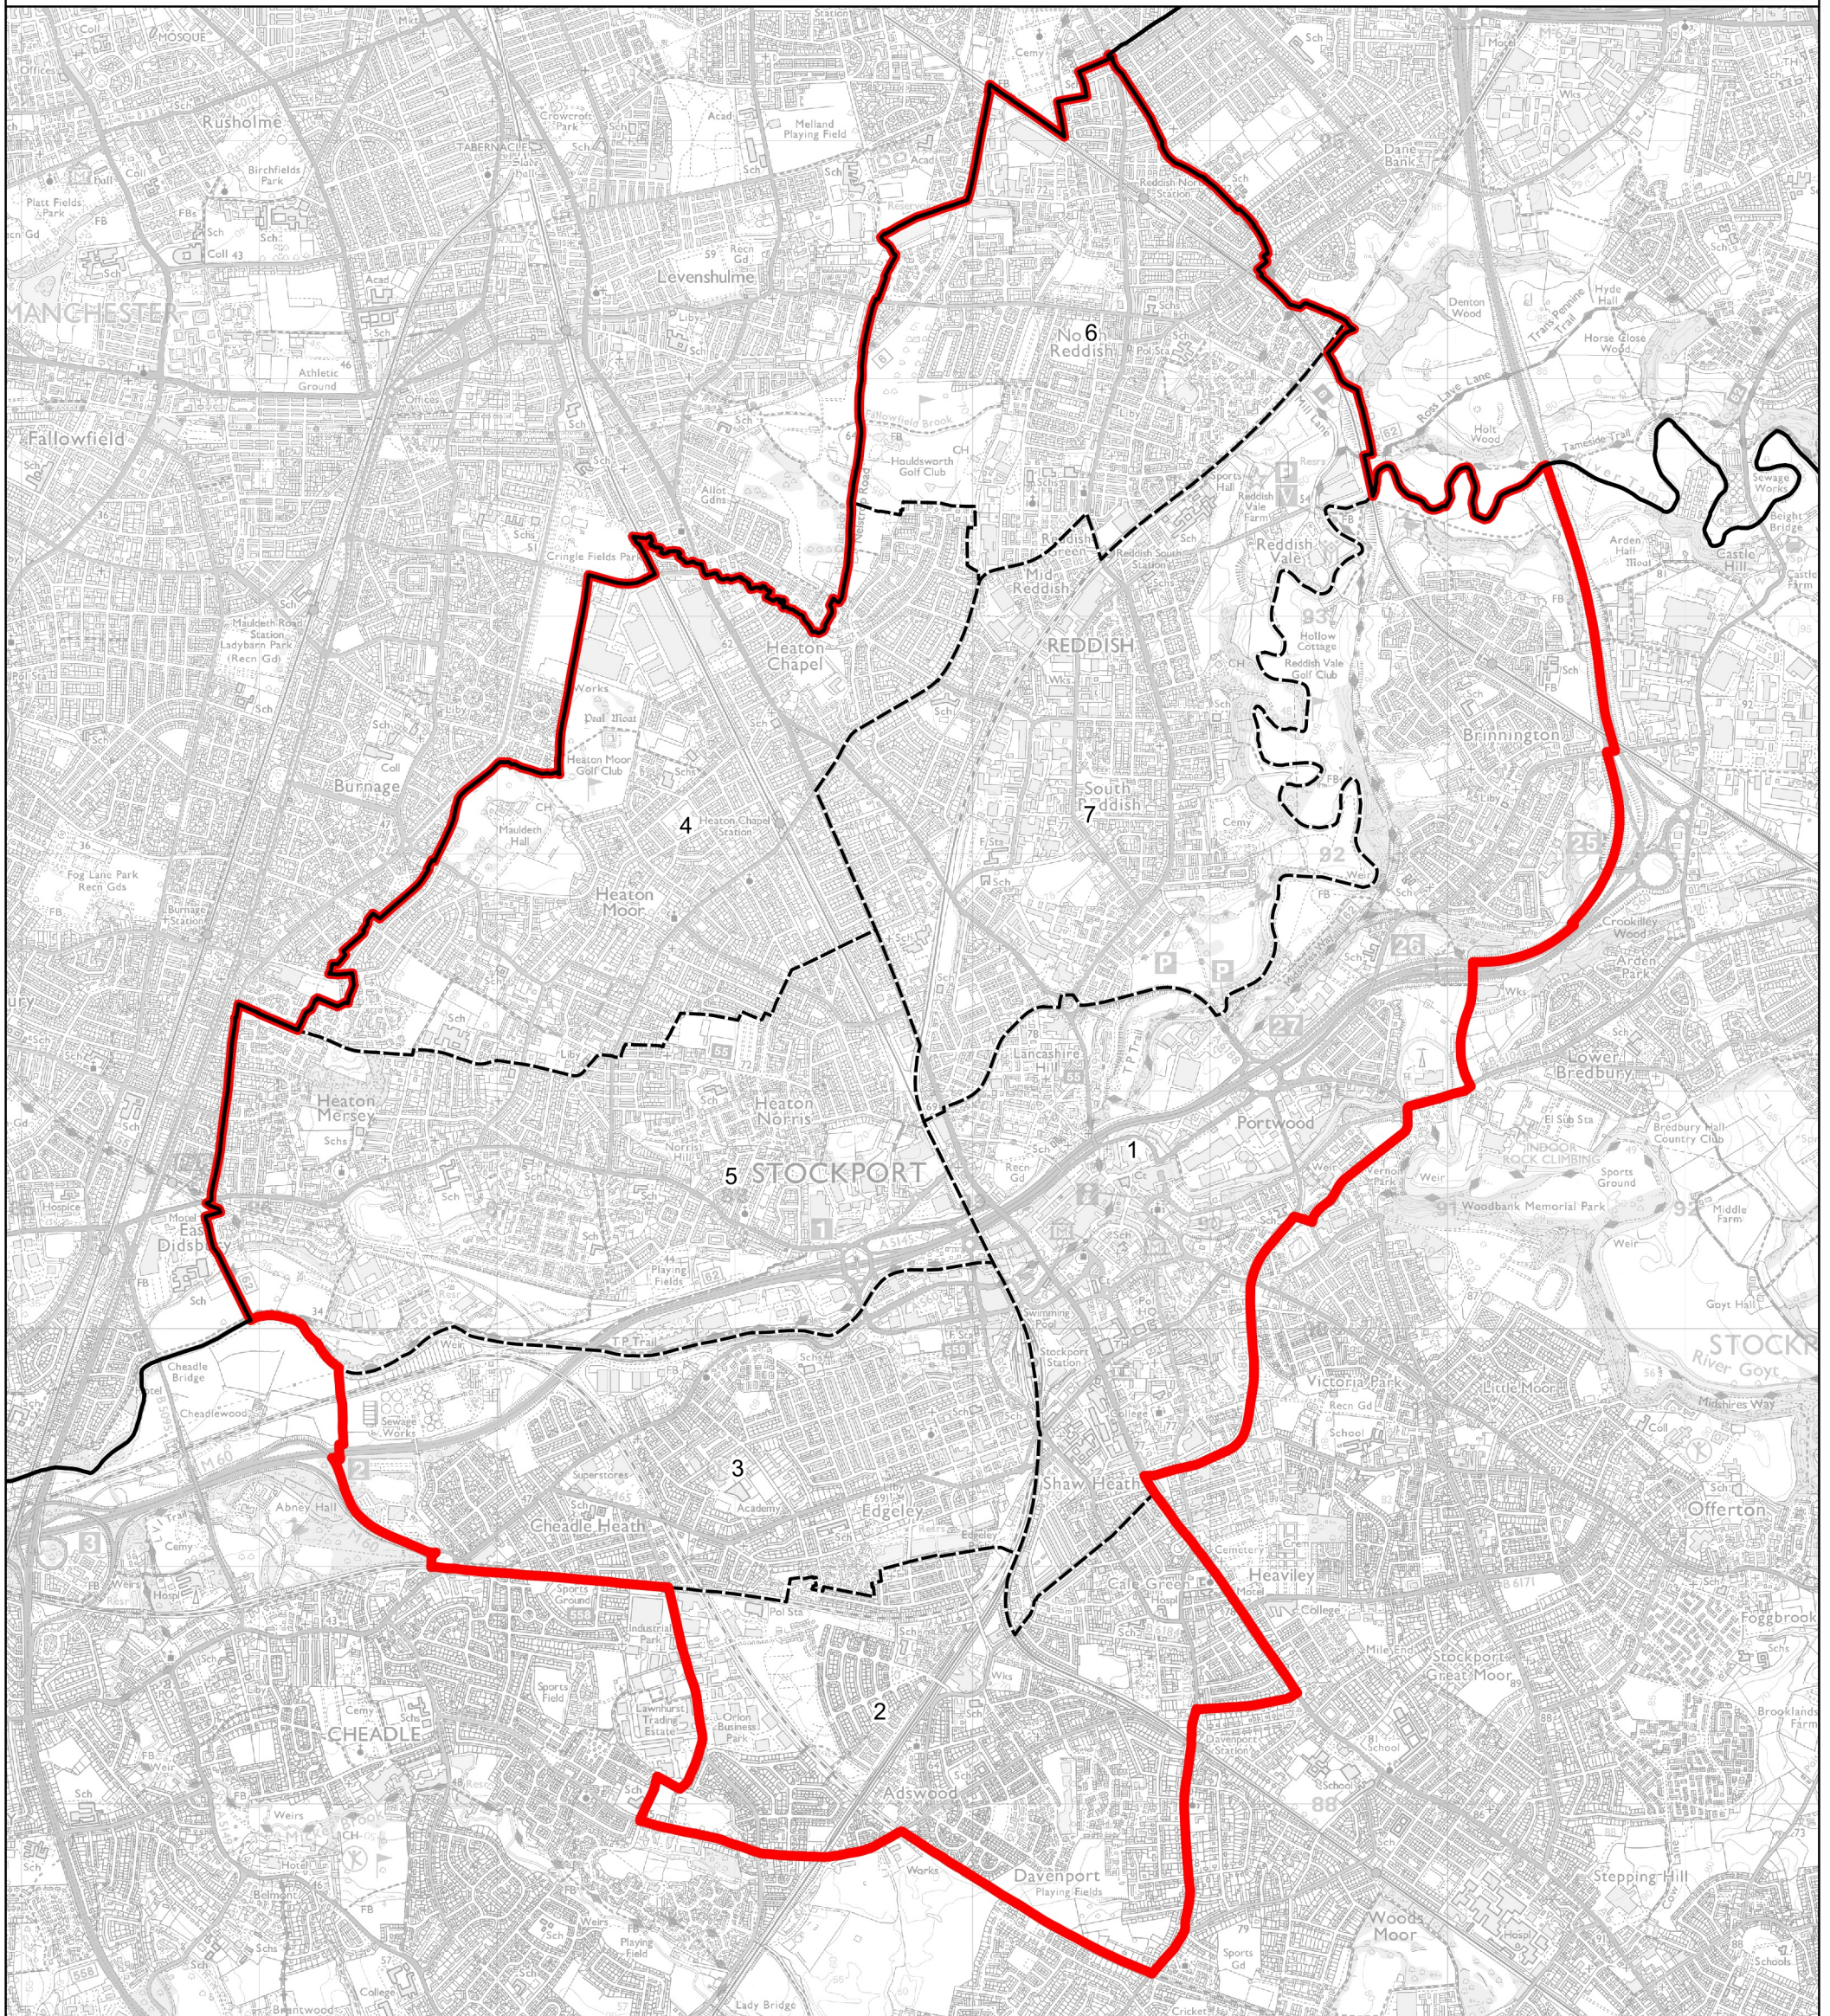

Boundary Commission for England - Revised Proposals for the North West Region

Stockport Borough Constituency - Electorate 74,769

- Wards:
- | | |
|----------------------------|-----------------|
| 1 Brinnington and Central | 6 Reddish North |
| 2 Davenport and Cale Green | 7 Reddish South |
| 3 Edgely and Cheadle Heath | |
| 4 Heaton North | |
| 5 Heaton South | |