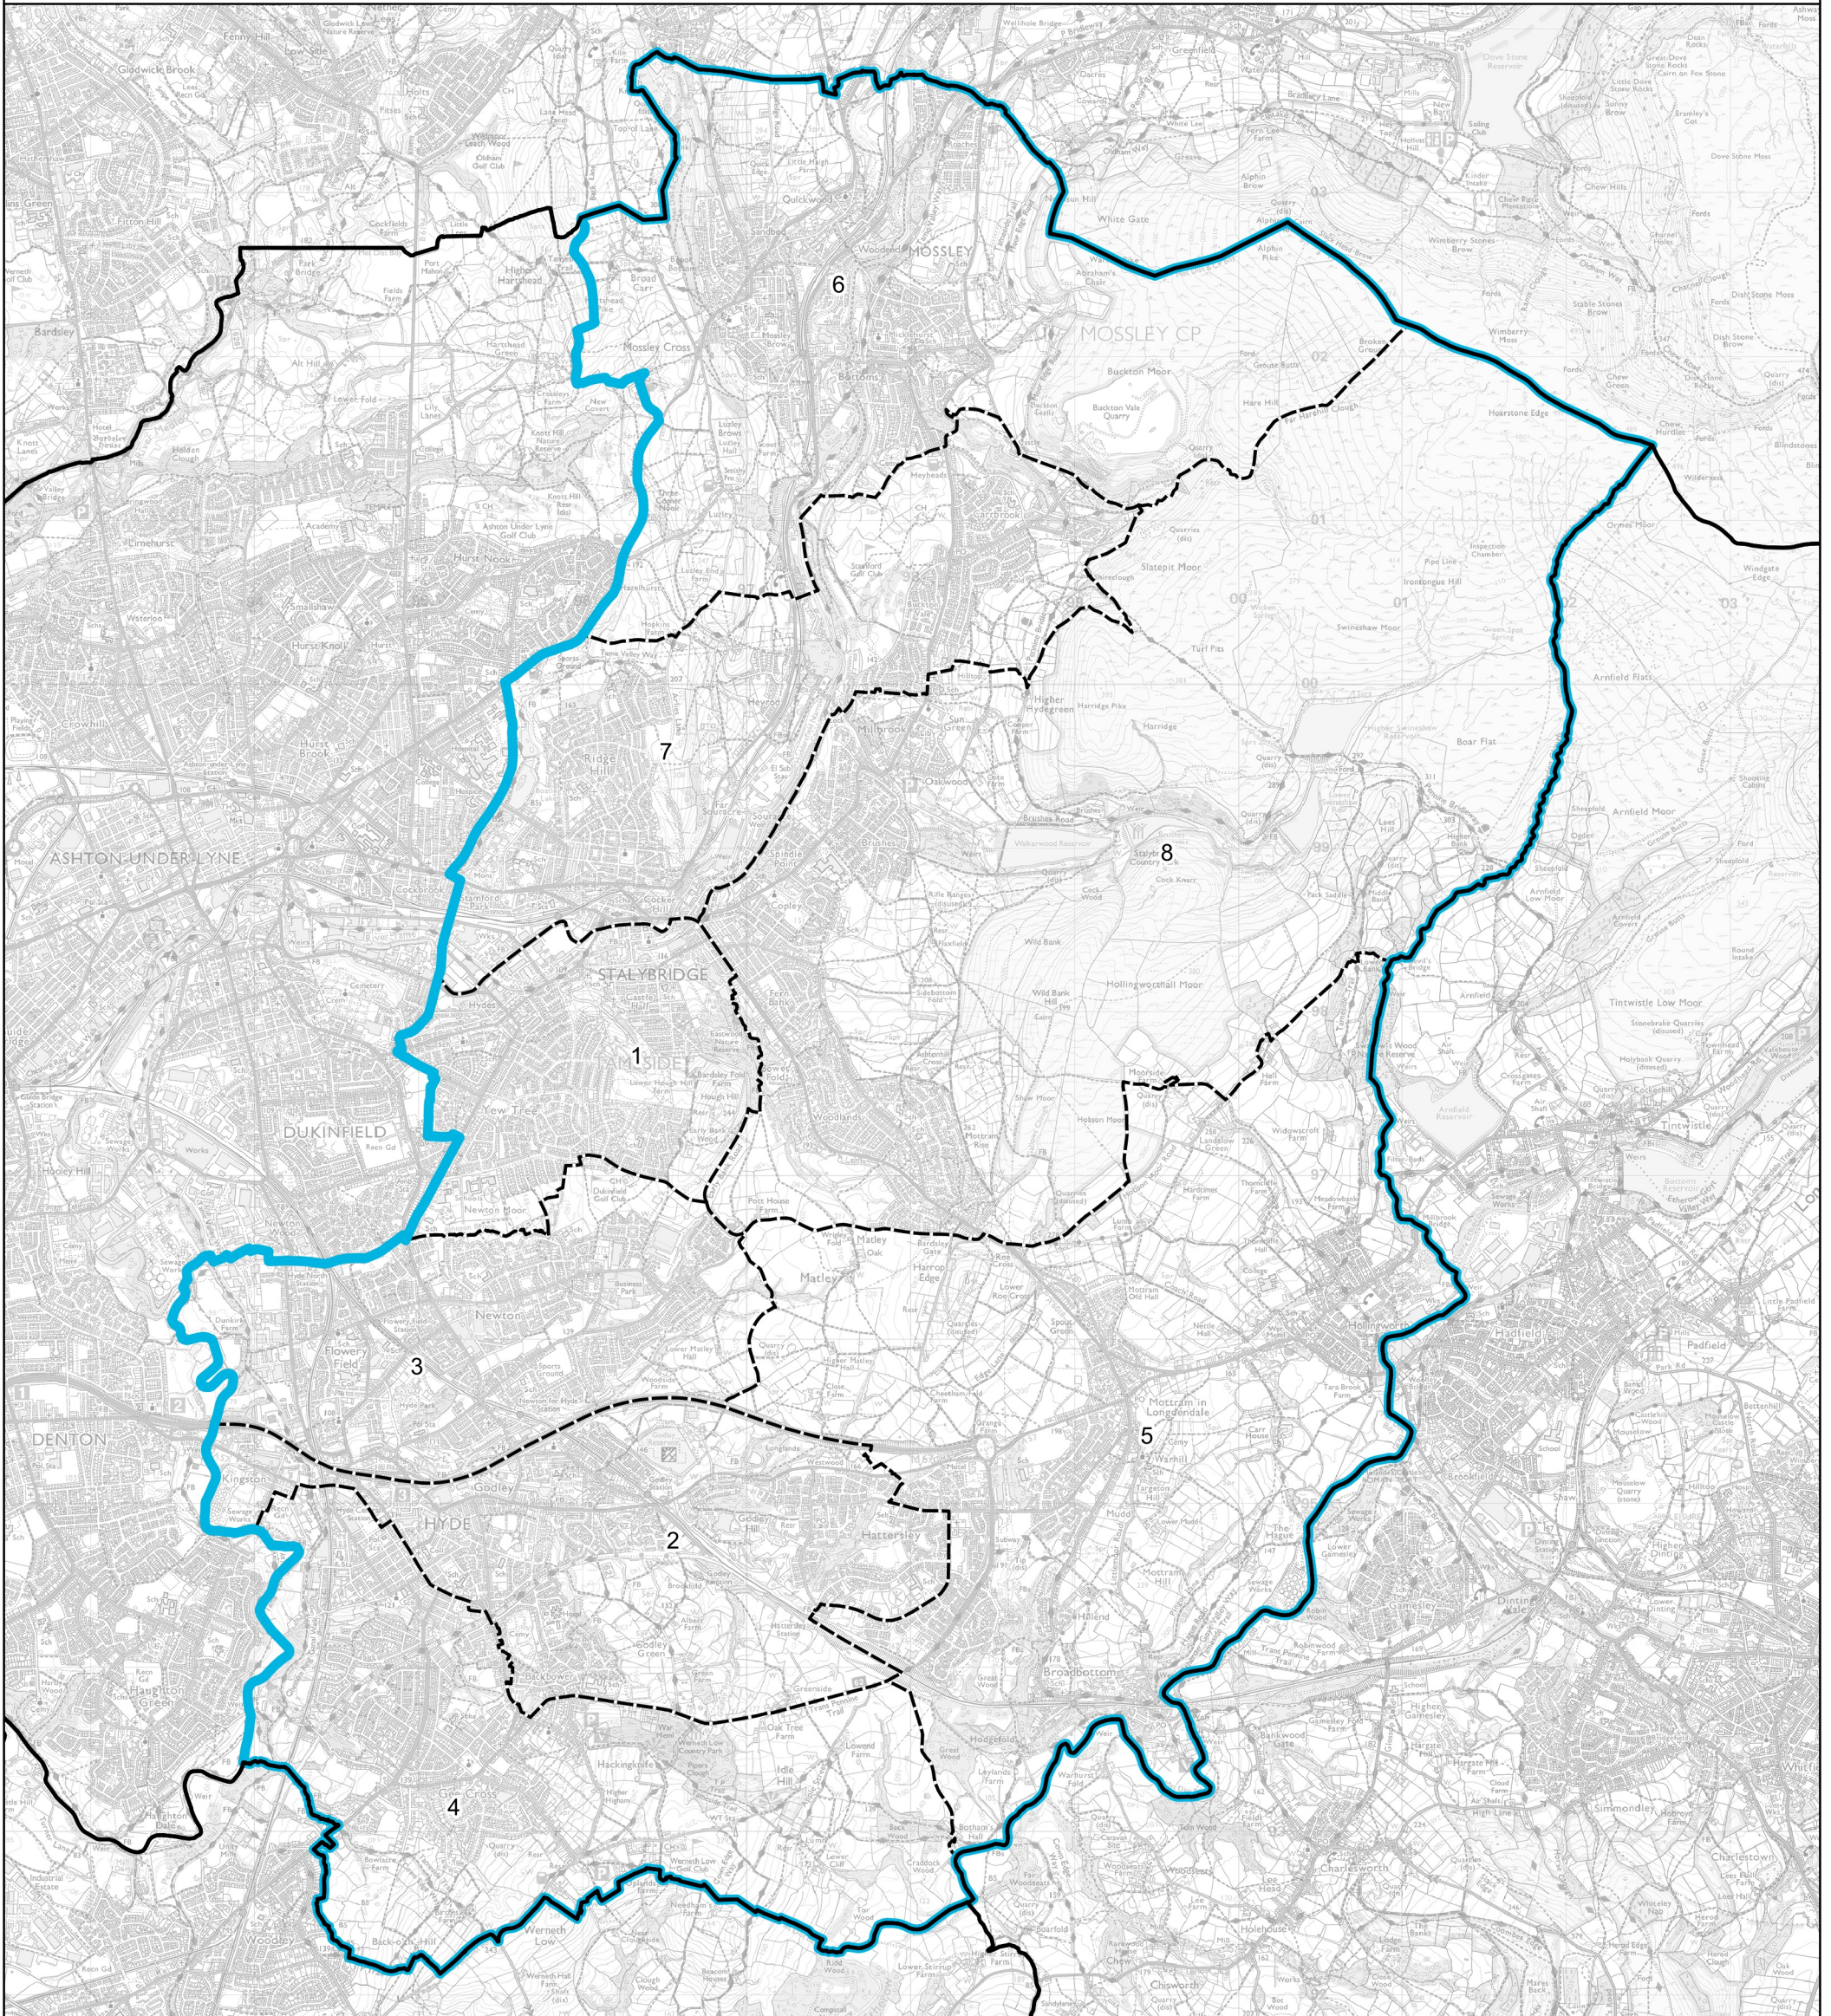

Boundary Commission for England - Revised Proposals for the North West Region

Stalybridge and Hyde County Constituency - Electorate 73,028

Wards:

- 1 Dukinfield Stalybridge
- 2 Hyde Godley
- 3 Hyde Newton
- 4 Hyde Werneth
- 5 Longdendale
- 6 Mossley
- 7 Stalybridge North
- 8 Stalybridge South

- Constituency
- Local Authorities
- Wards

© Crown copyright and database rights 2022 OS 100018289. You are permitted to use this data solely to enable you to respond to, or interact with, the organisation that provided you with the data. You are not permitted to copy, sub-licence, distribute or sell any of this data to third parties in any form. Third party rights to enforce the terms of this licence shall be reserved to OS.

Stalybridge and Hyde County Constituency