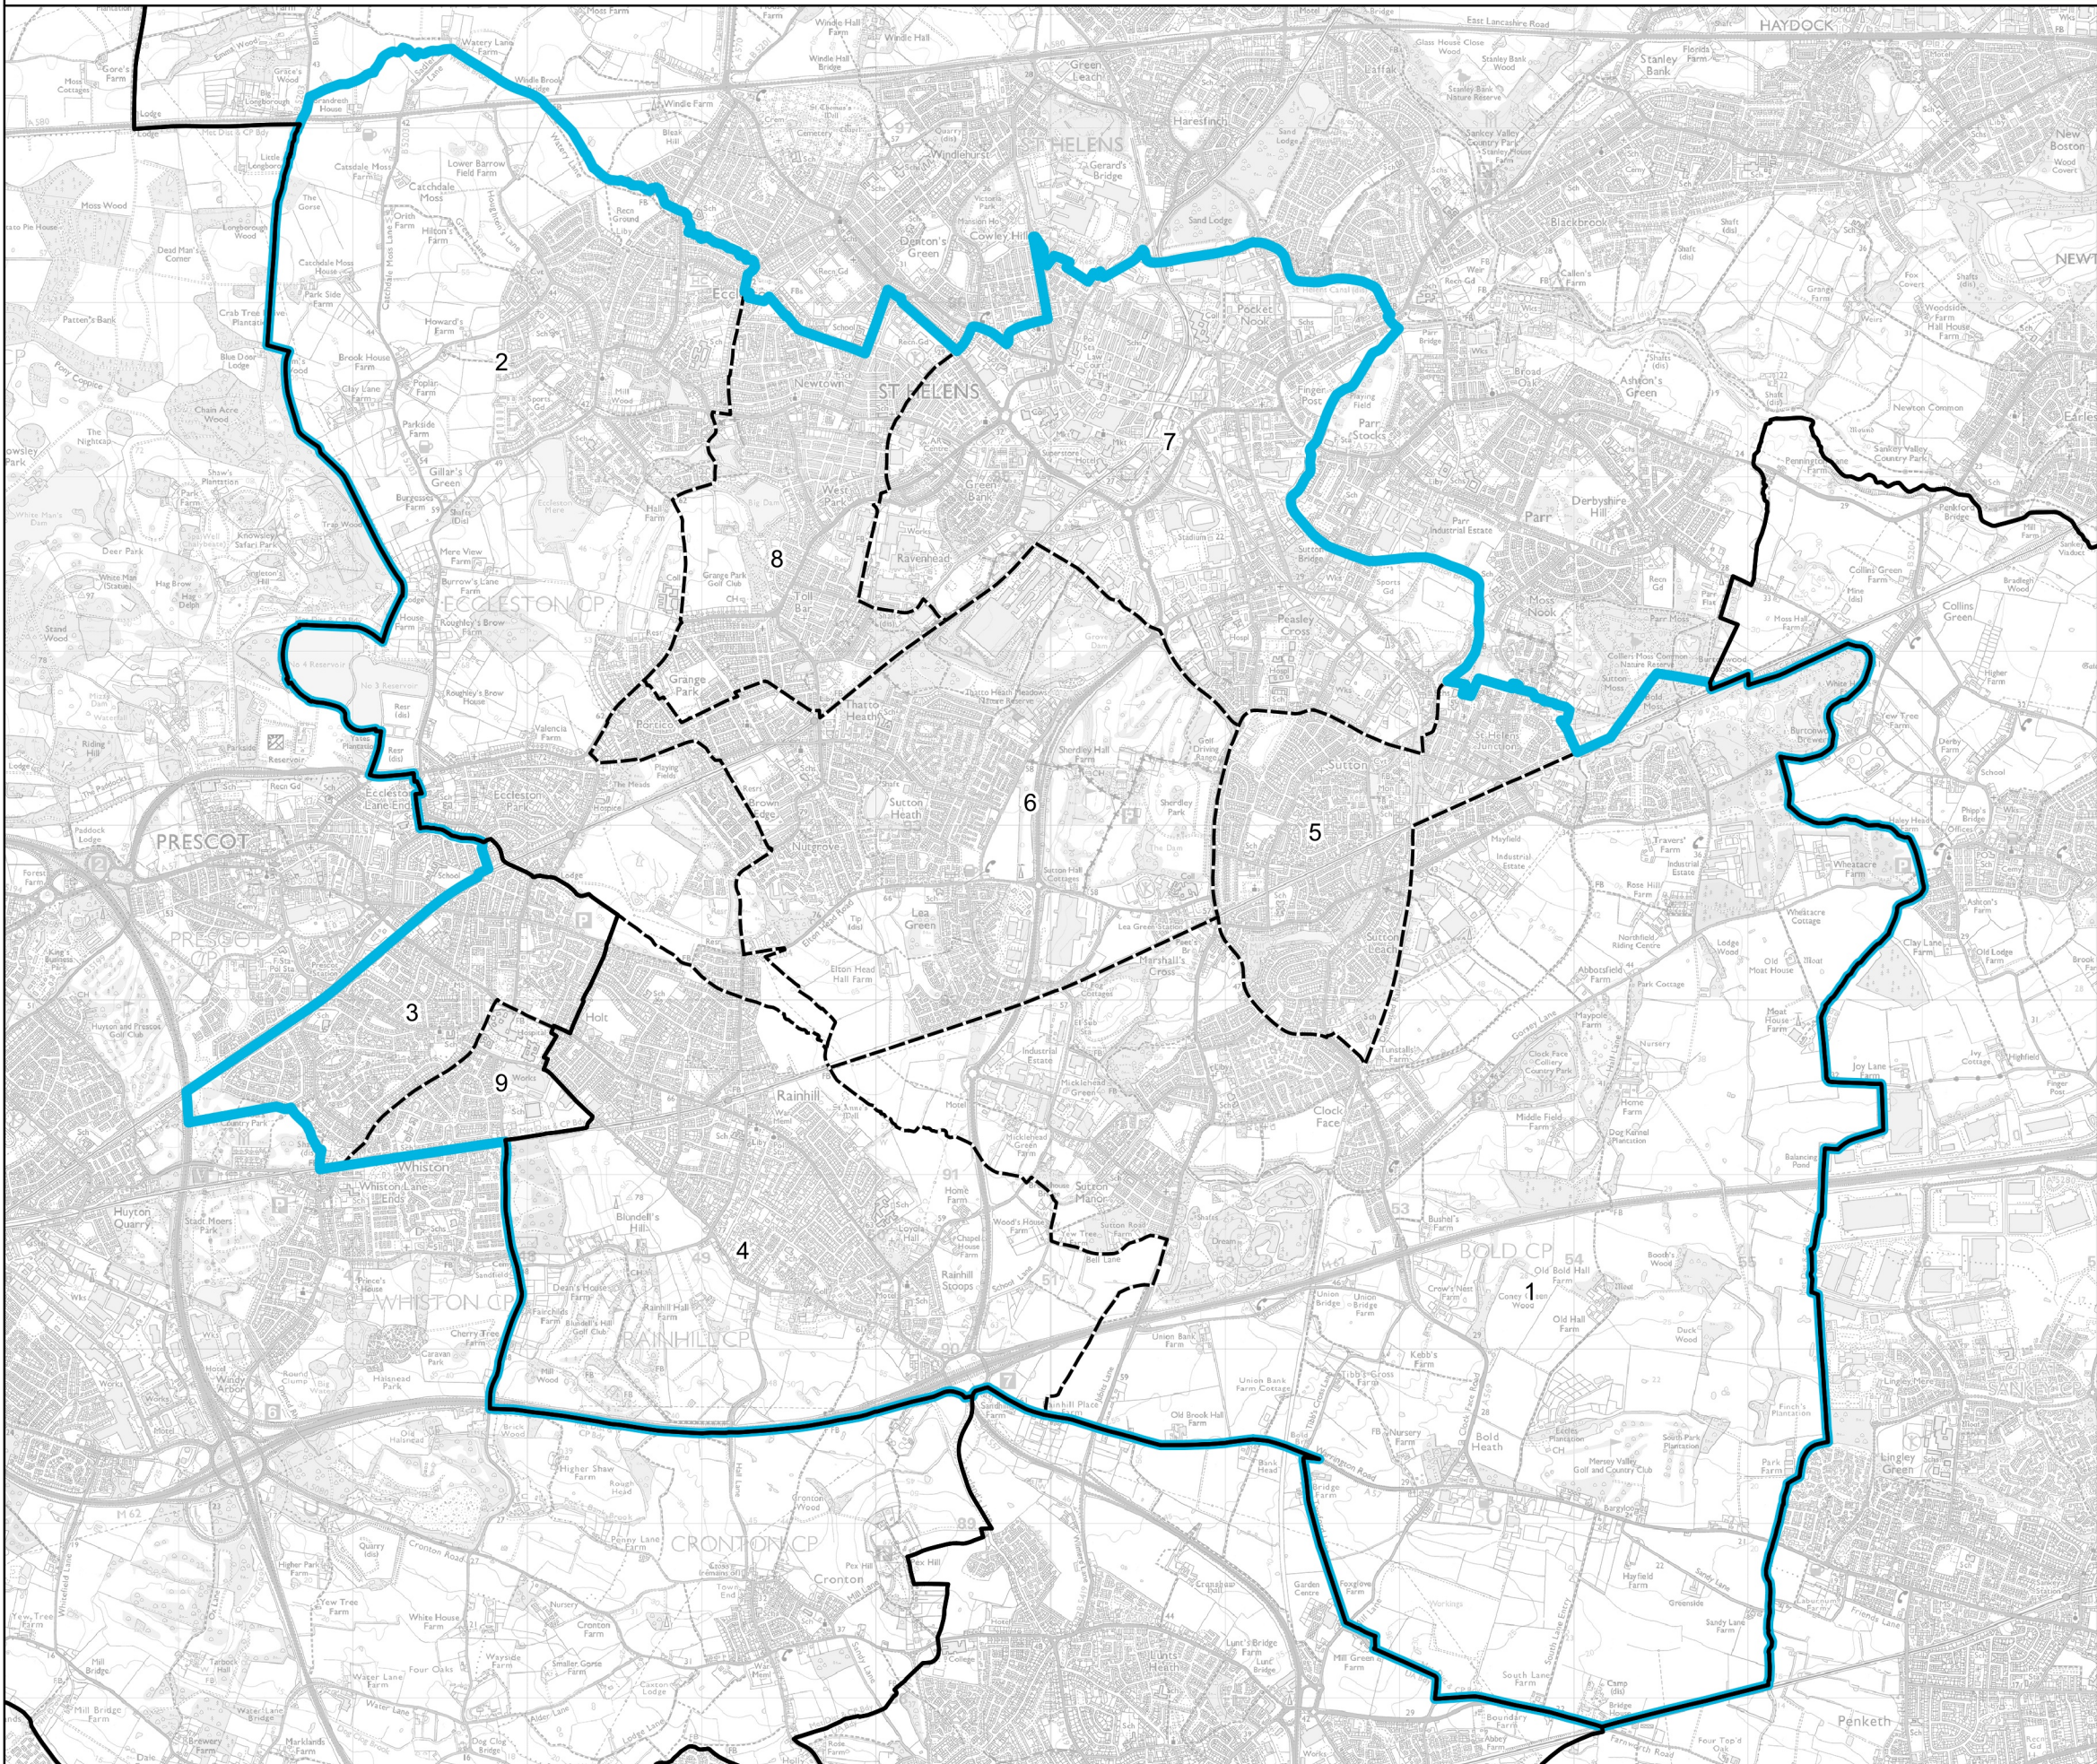

Boundary Commission for England - Revised Proposals for the North West Region

St Helens South and Whiston Borough Constituency - Electorate 70,937

Wards:

- 1 Bold
- 2 Eccleston
- 3 Prescot South
- 4 Rainhill
- 5 Sutton
- 6 Thatto Heath
- 7 Town Centre
- 8 West Park
- 9 Whiston & Cronton (Part)

-  Constituency
-  Local Authorities
-  Wards

0 0.5 1 km

© Crown copyright and database rights 2022 OS 100018289. You are permitted to use this data solely to enable you to respond to, or interact with, the organisation that provided you with the data. You are not permitted to copy, sub-licence, distribute or sell any of this data to third parties in any form. Third party rights to enforce the terms of this licence shall be reserved to OS.

St Helens South and Whiston Borough Constituency