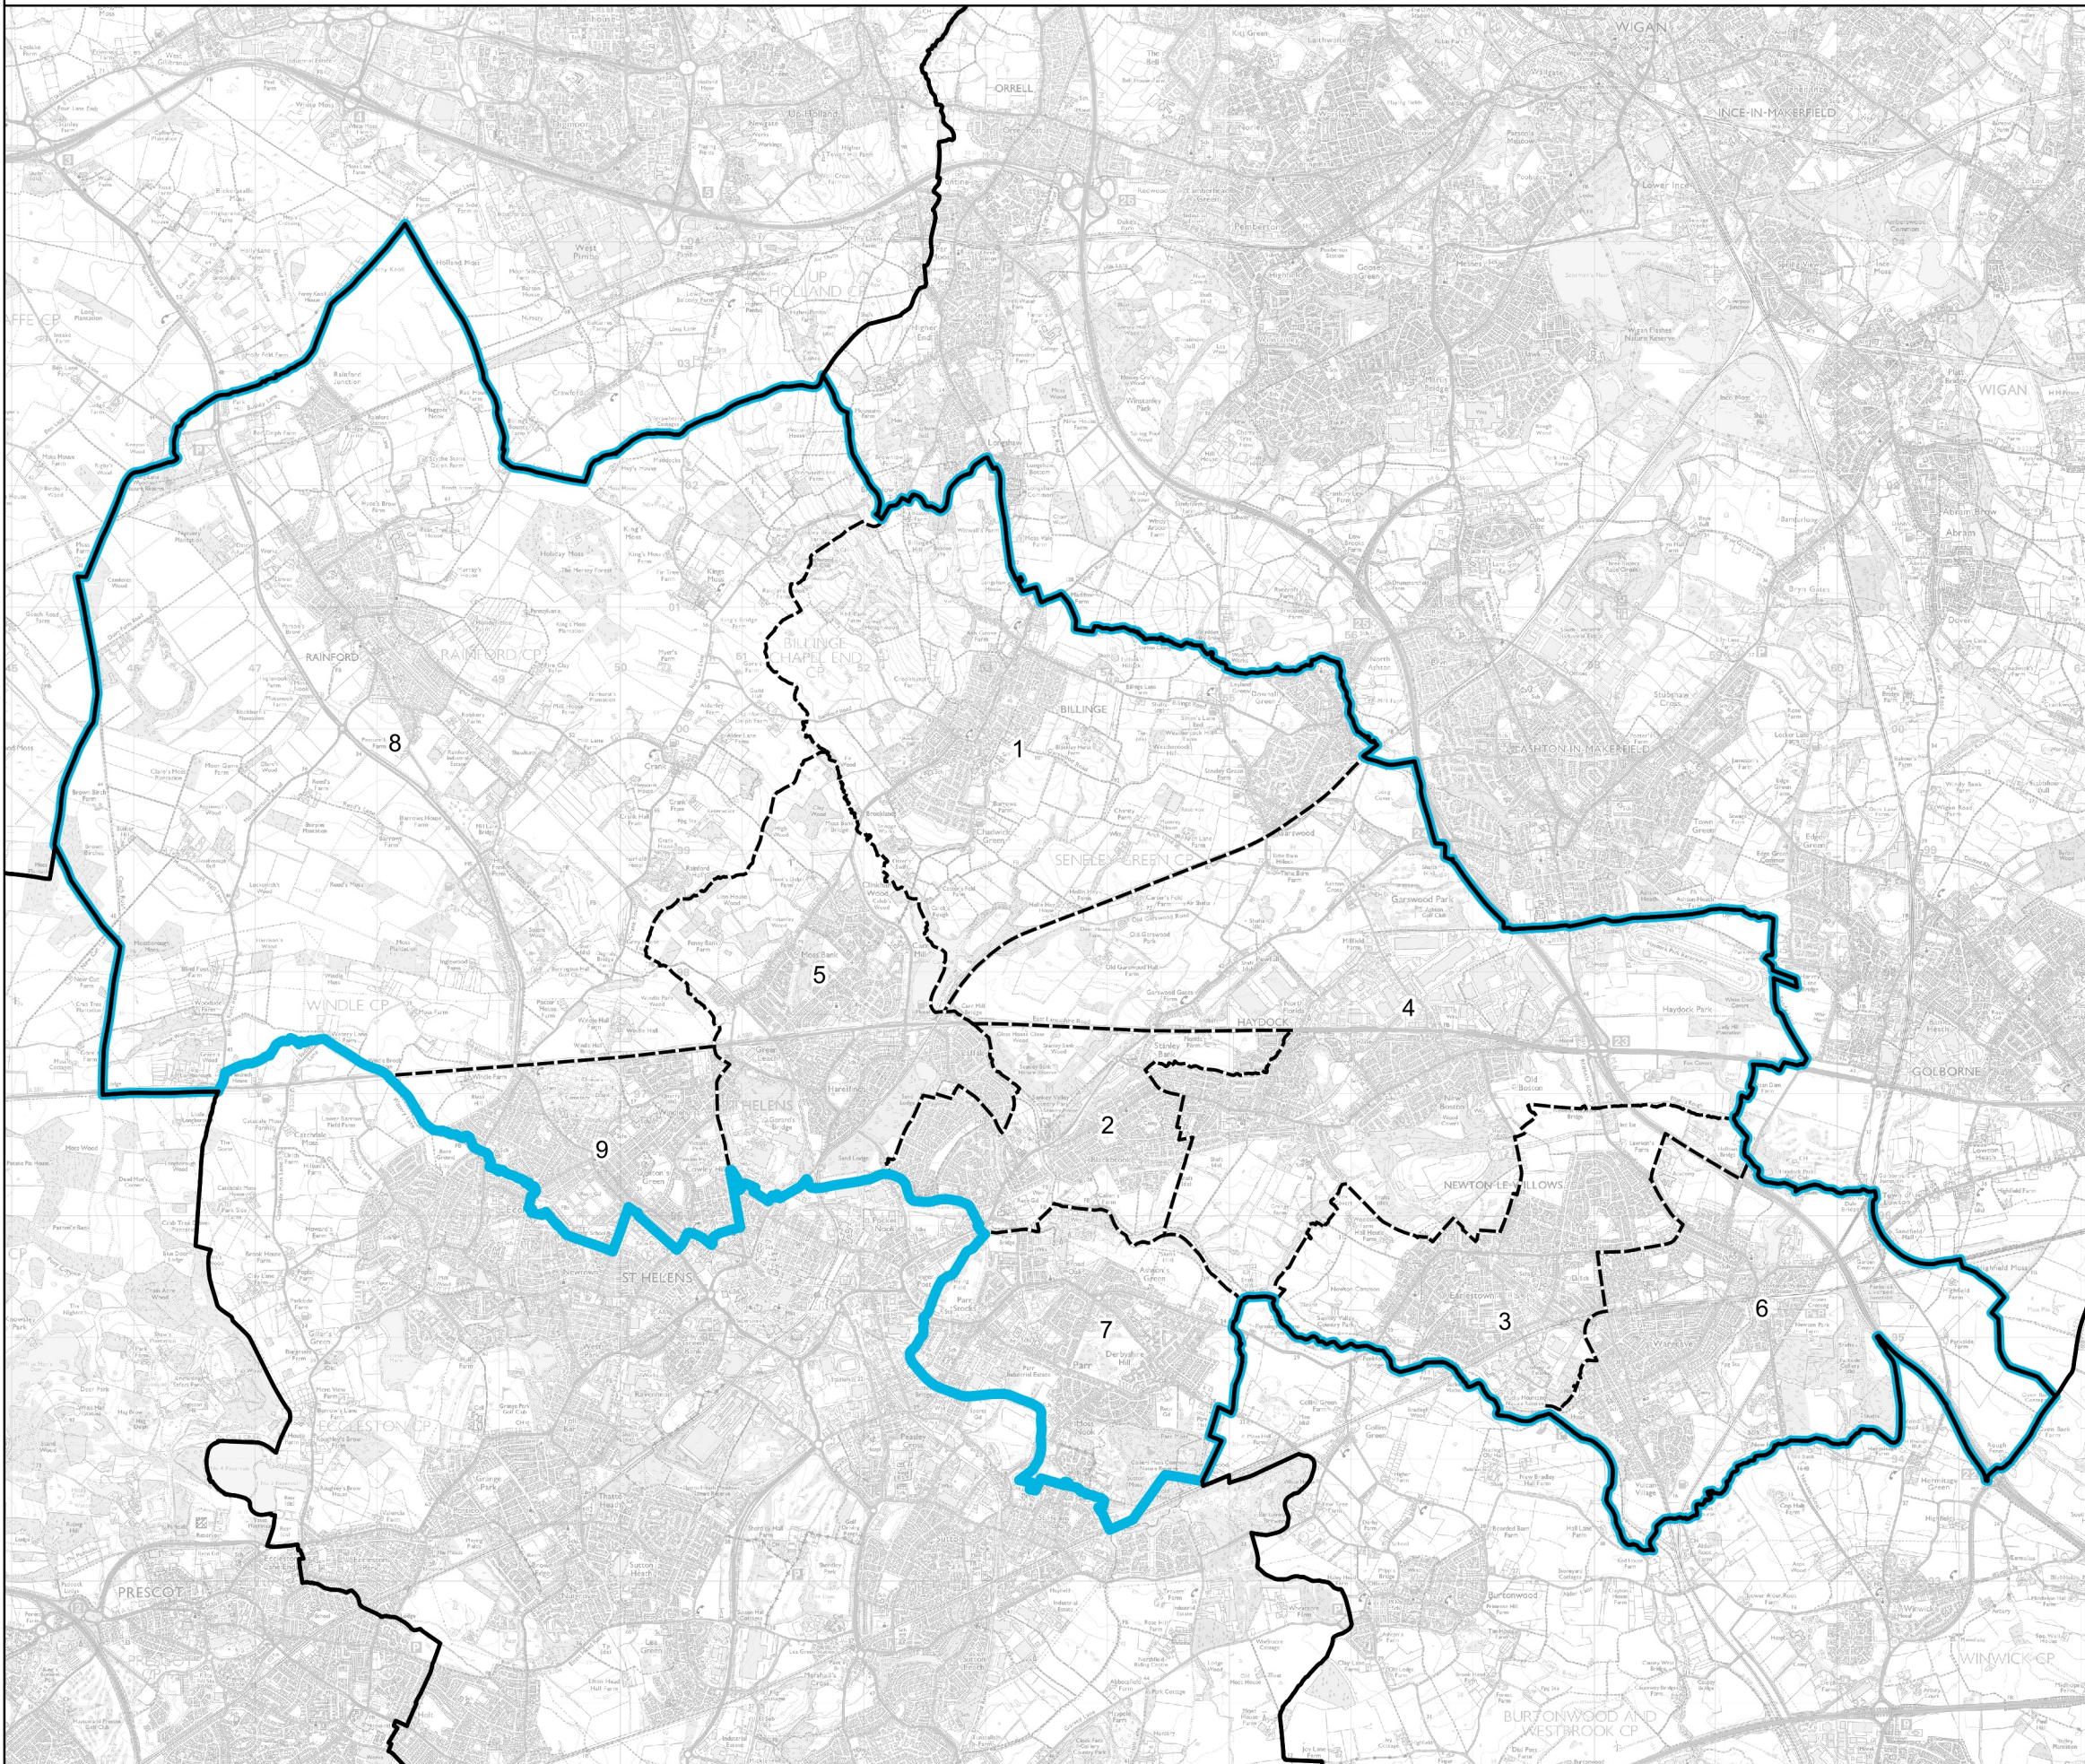

Boundary Commission for England - Revised Proposals for the North West Region

St Helens North County Constituency - **Electorate 76,082**

Wards:

- 1 Billinge and Seneley Green
- 2 Blackbrook
- 3 Earlestown
- 4 Haydock
- 5 Moss Bank
- 6 Newton
- 7 Parr
- 8 Rainford
- 9 Windle

 Constituency
 Local Authorities
 Wards

0 0.8 1.6 km 

© Crown copyright and database rights 2022 OS 100018289. You are permitted to use this data solely to enable you to respond to, or interact with, the organisation that provided you with the data. You are not permitted to copy, sub-licence, distribute or sell any of this data to third parties in any form. Third party rights to enforce the terms of this licence shall be reserved to OS.

St Helens North County Constituency