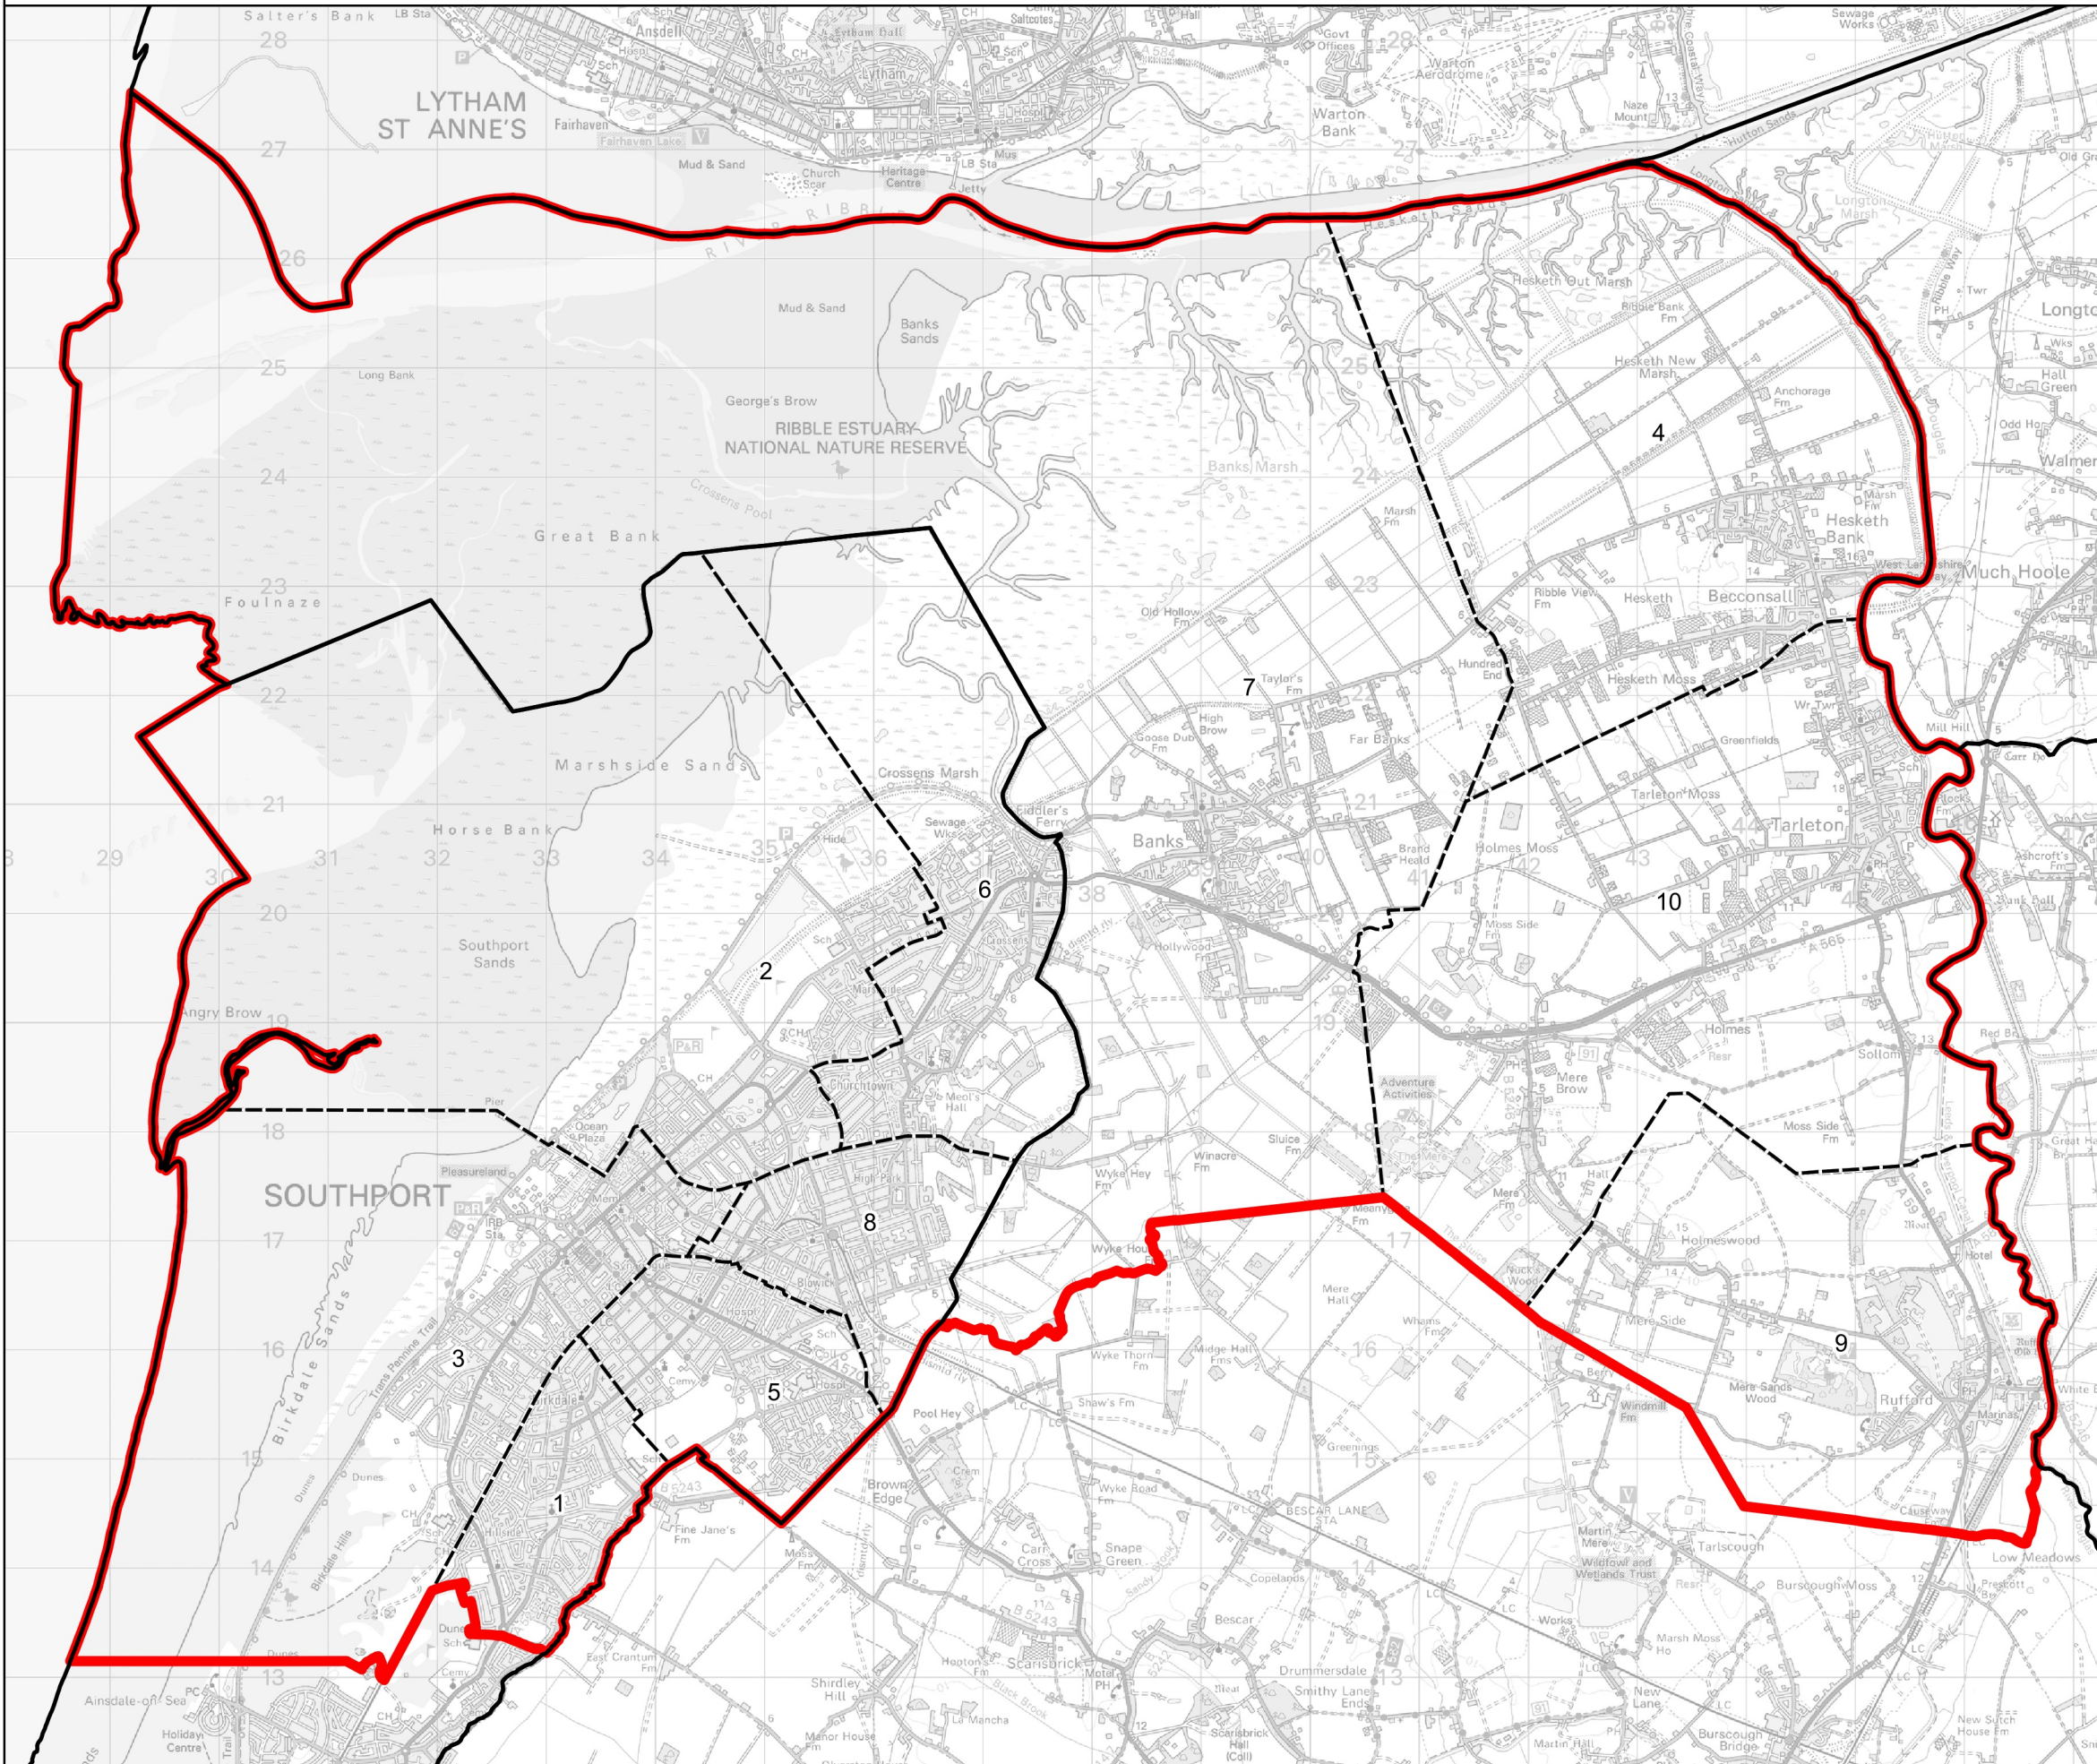

# Boundary Commission for England - Revised Proposals for the North West Region

Southport County Constituency - Electorate 74,168

Wards:

- 1 Birkdale
- 2 Cambridge
- 3 Duke's
- 4 Hesketh-with-Beconsall
- 5 Kew
- 6 Meols
- 7 North Meols
- 8 Norwood
- 9 Rufford
- 10 Tarleton

- Constituency
- Local Authorities
- Wards

0 0.9 1.8 km

© Crown copyright and database rights 2022 OS 100018289. You are permitted to use this data solely to enable you to respond to, or interact with, the organisation that provided you with the data. You are not permitted to copy, sub-licence, distribute or sell any of this data to third parties in any form. Third party rights to enforce the terms of this licence shall be reserved to OS.

Southport County Constituency