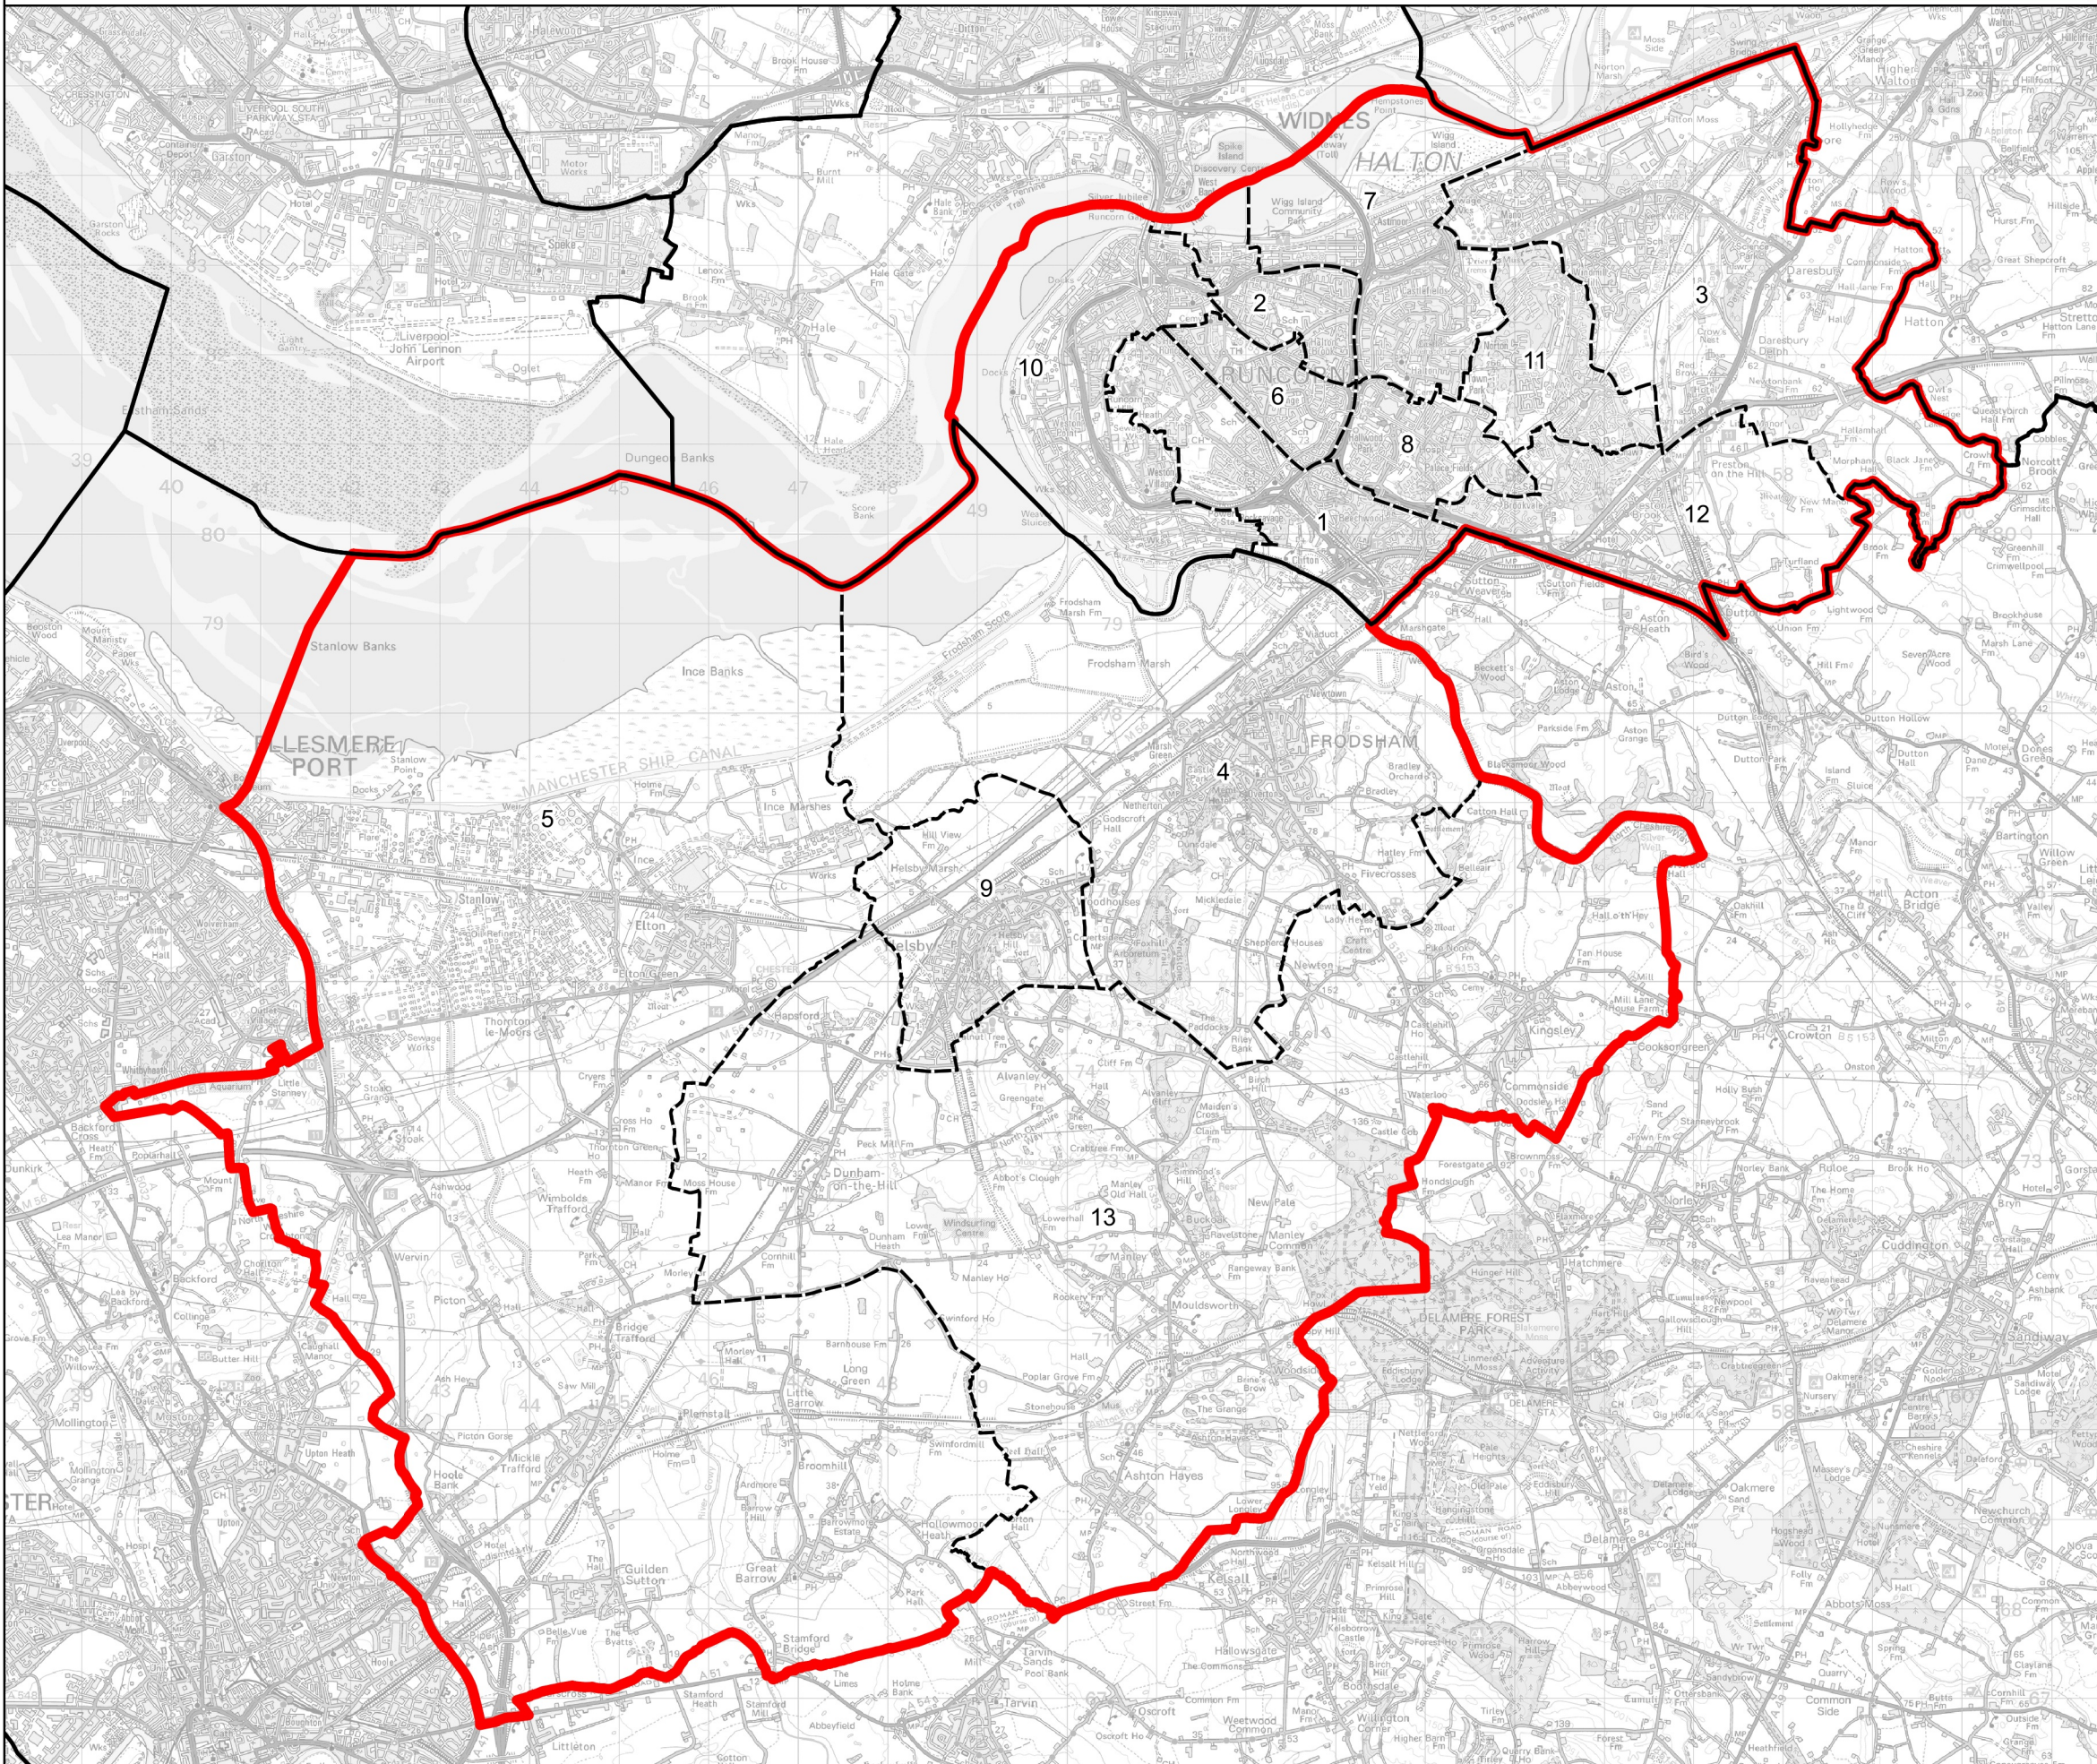

Boundary Commission for England - Revised Proposals for the North West Region

Runcorn and Helsby County Constituency - Electorate 70,950

Wards:

- 1 Beechwood & Heath
- 2 Bridgewater
- 3 Daresbury, Moore & Sandymoor
- 4 Frodsham
- 5 Goway Rural
- 6 Grange
- 7 Halton Castle
- 8 Halton Lea
- 9 Helsby
- 10 Mersey & Weston
- 11 Norton North
- 12 Norton South & Preston Brook
- 13 Sandstone

-  Constituency
-  Local Authorities
-  Wards

0 1 2 km

© Crown copyright and database rights 2022 OS 100018289. You are permitted to use this data solely to enable you to respond to, or interact with, the organisation that provided you with the data. You are not permitted to copy, sub-licence, distribute or sell any of this data to third parties in any form. Third party rights to enforce the terms of this licence shall be reserved to OS.

Runcorn and Helsby County Constituency