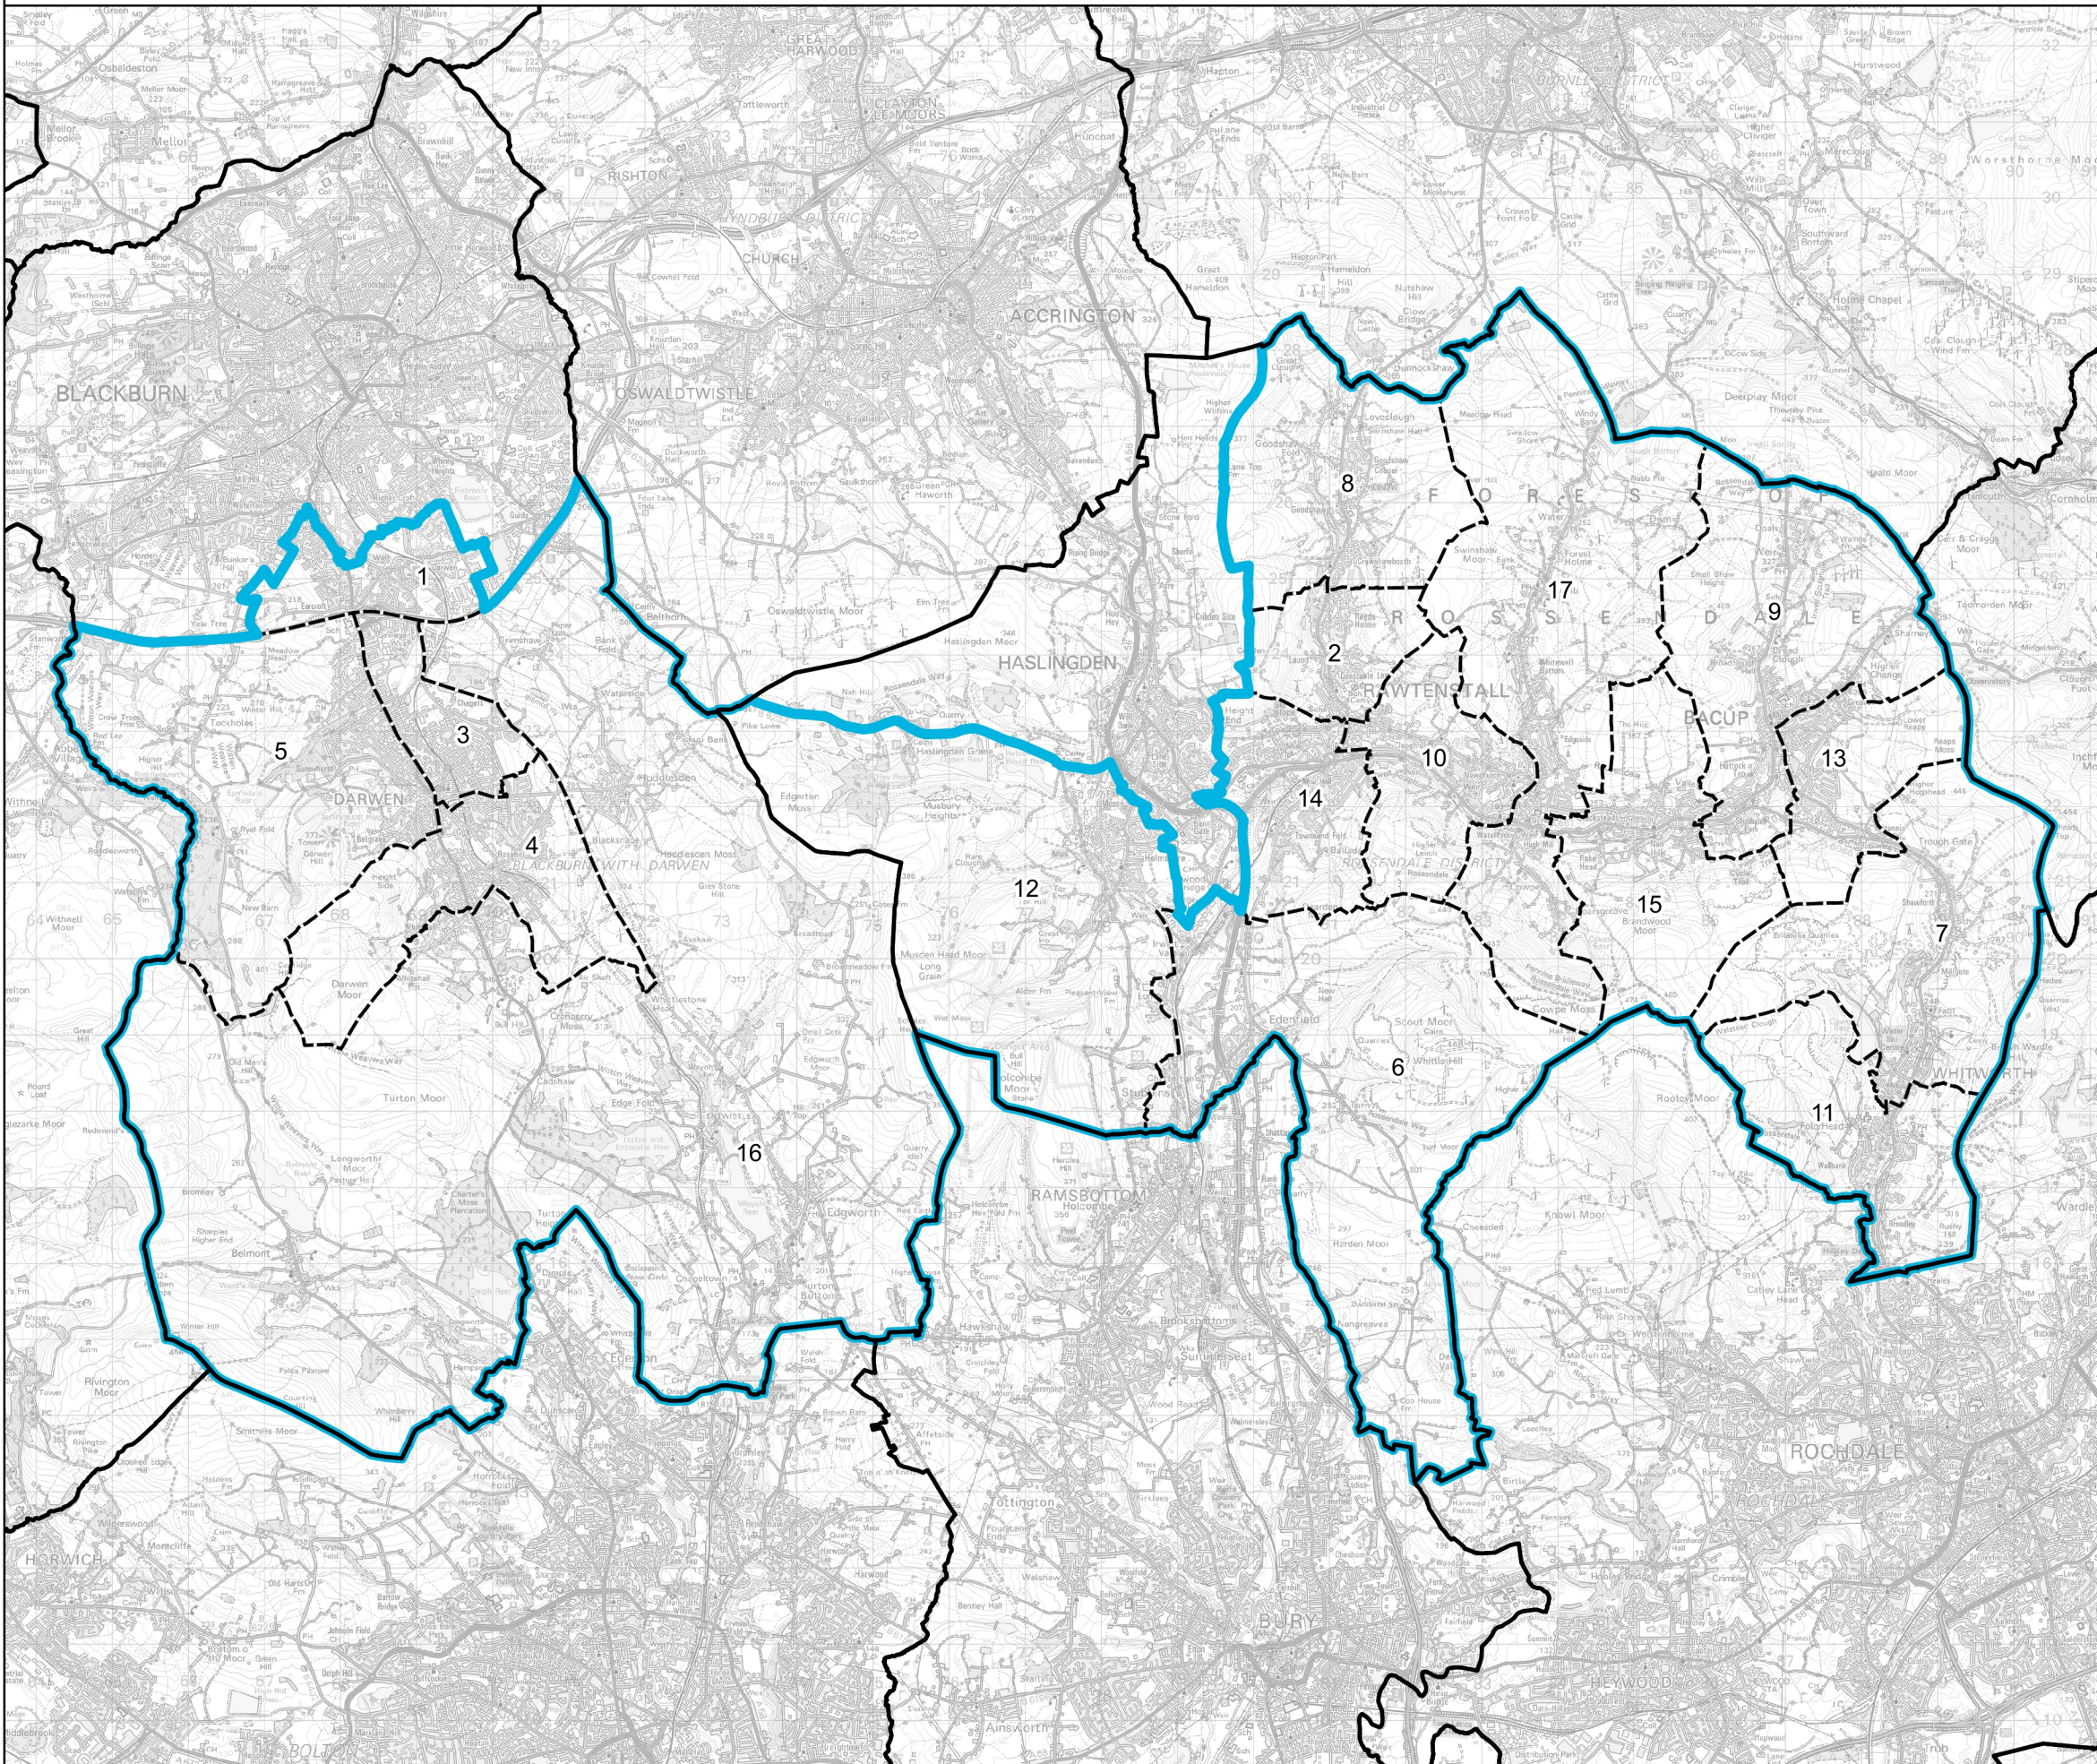

Boundary Commission for England - Revised Proposals for the North West Region

Rossendale and Darwen County Constituency - Electorate 74,593

Wards:

- 1 Blackburn South & Lower Darwen
- 2 Cribden
- 3 Darwen East
- 4 Darwen South
- 5 Darwen West
- 6 Eden
- 7 Facit and Shawforth
- 8 Goodshaw
- 9 Greensclough
- 10 Hareholme
- 11 Healey and Whitworth
- 12 Helmshore
- 13 Irwell
- 14 Longholme
- 15 Stacksteads
- 16 West Pennine
- 17 Whitewell

-  Constituency
-  Local Authorities
-  Wards

0 1 2 km

© Crown copyright and database rights 2022 OS 100018289. You are permitted to use this data solely to enable you to respond to, or interact with, the organisation that provided you with the data. You are not permitted to copy, sub-licence, distribute or sell any of this data to third parties in any form. Third party rights to enforce the terms of this licence shall be reserved to OS.

Rossendale and Darwen County Constituency