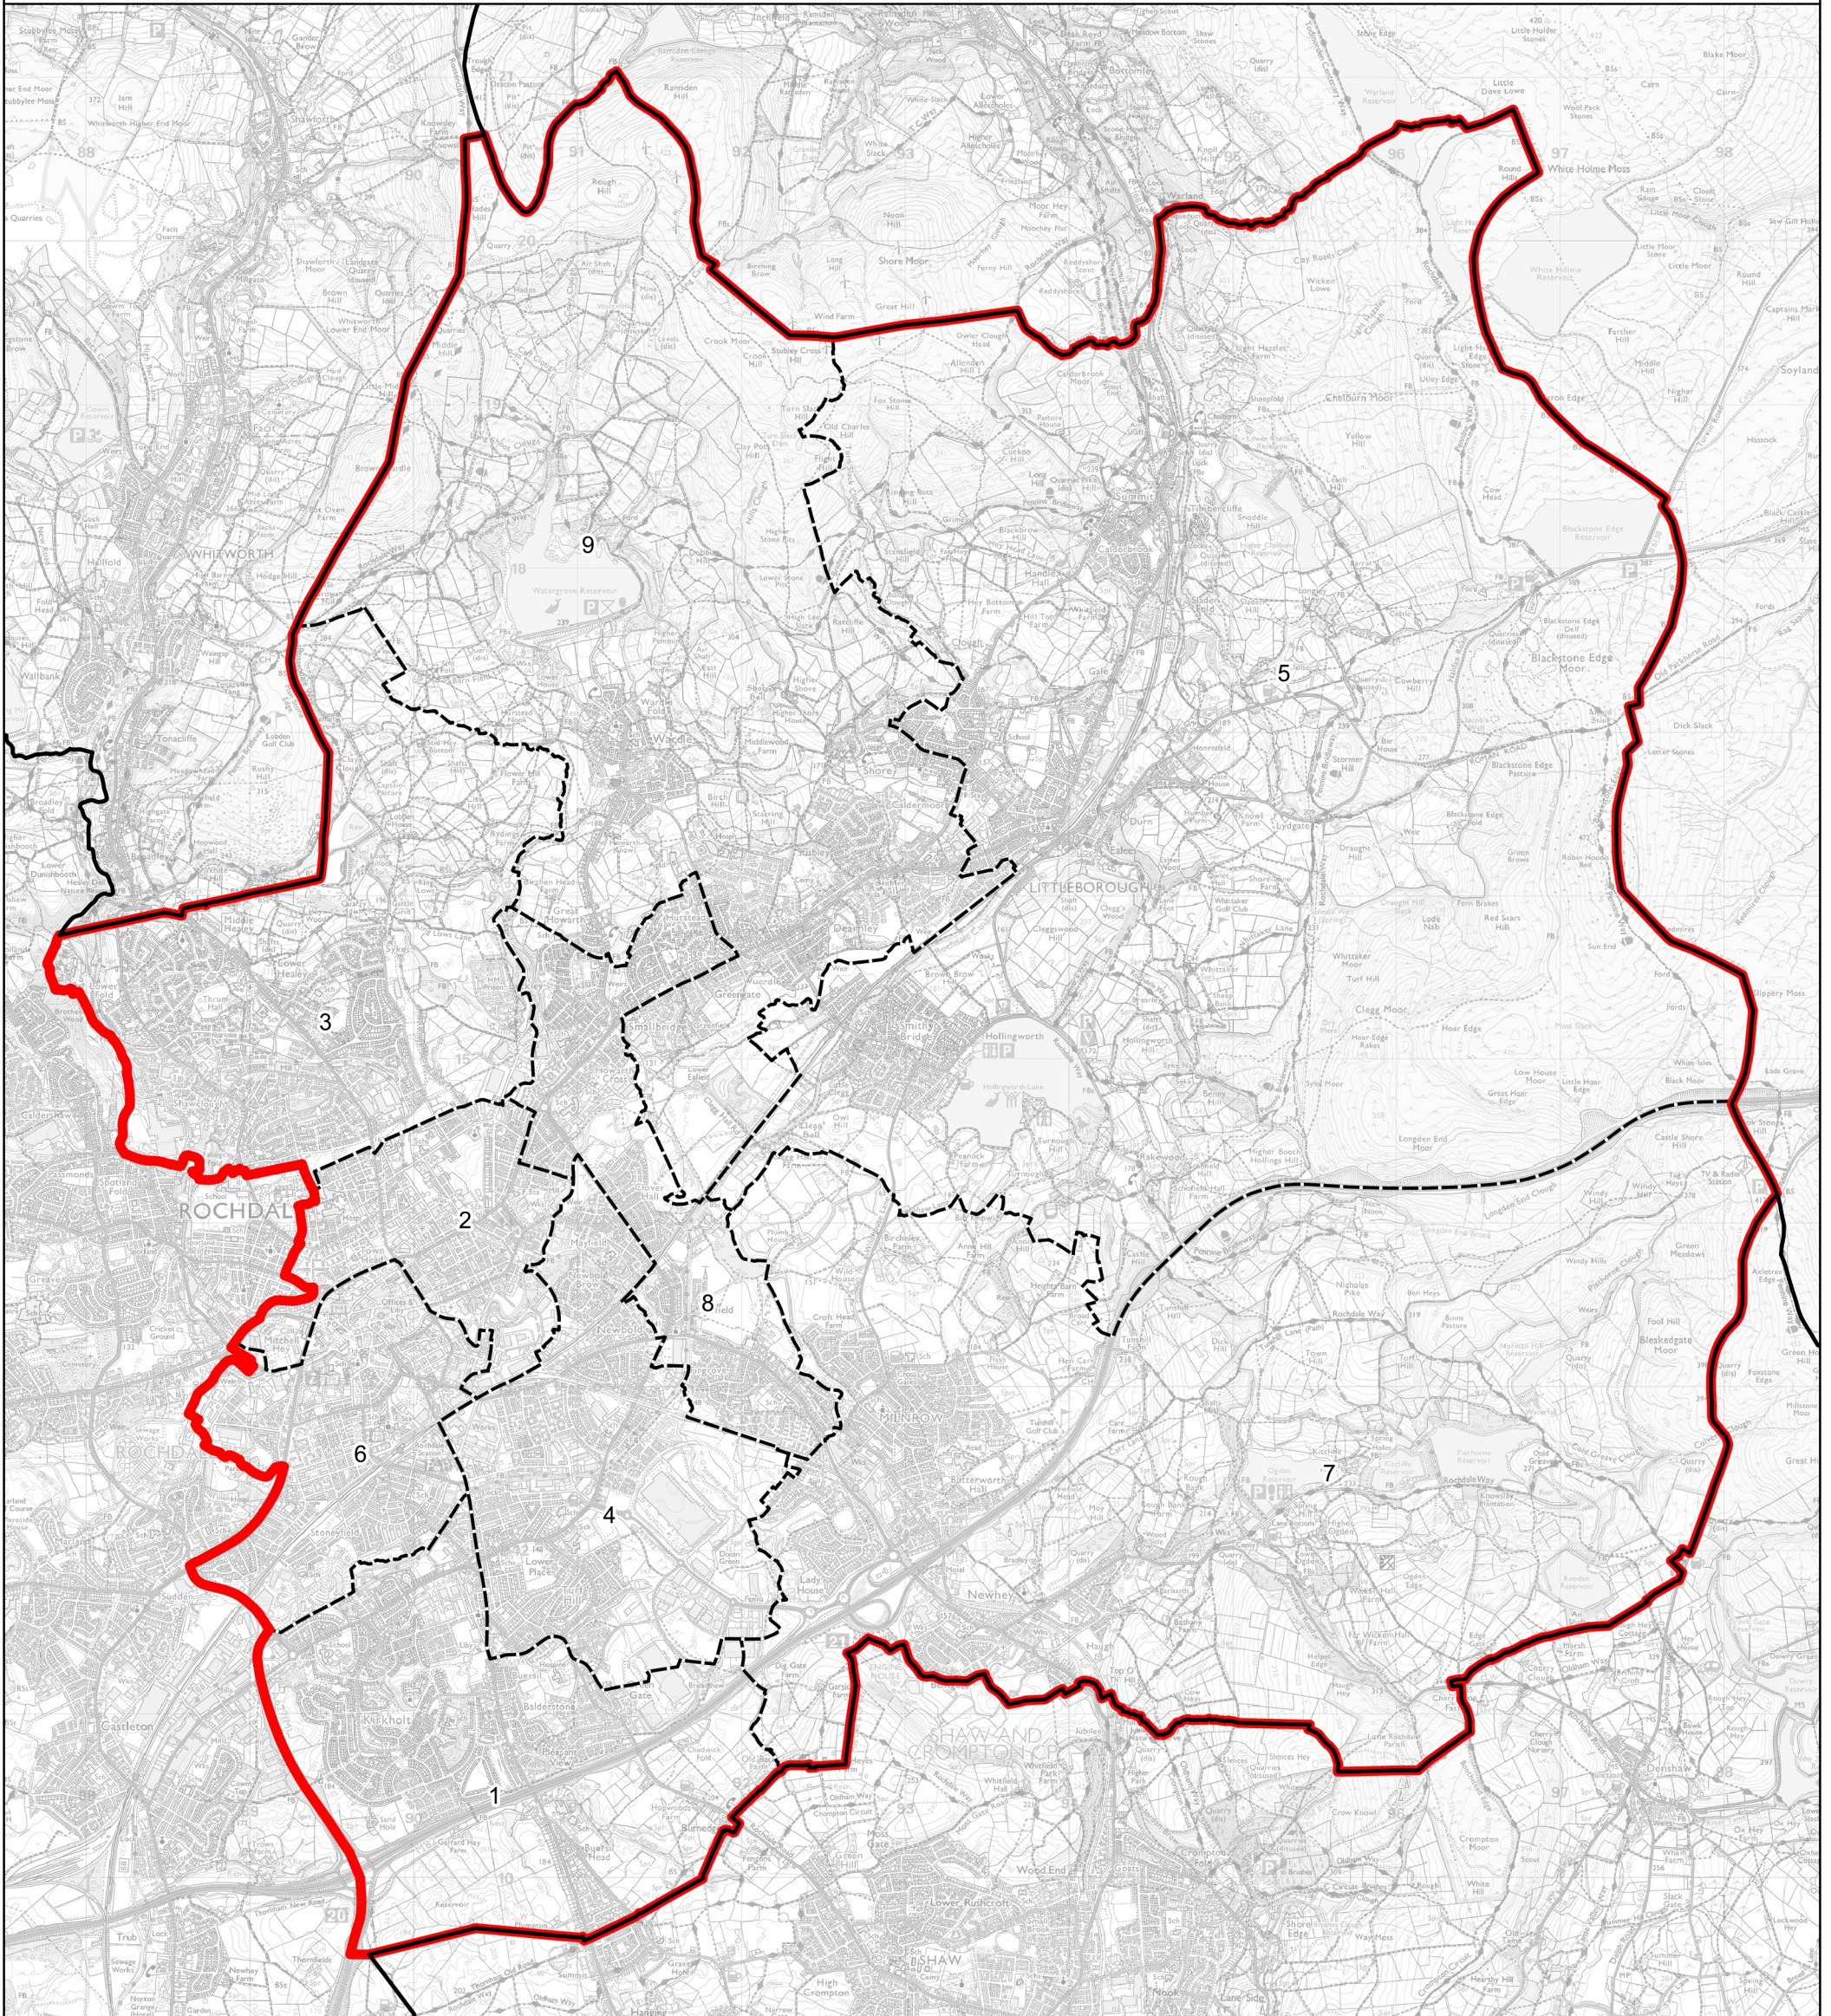

Boundary Commission for England - Revised Proposals for the North West Region

Rochdale County Constituency - Electorate 71,697

Wards:

- | | |
|----------------------------|---------------------------------|
| 1 Balderstone and Kirkholt | 7 Milnrow and Newhey |
| 2 Central Rochdale | 8 Smallbridge and Firgrove |
| 3 Healey | 9 Wardle and West Littleborough |
| 4 Kingsway | |
| 5 Littleborough Lakeside | |
| 6 Milkstone and Deepish | |

- Constituency
- Local Authorities
- Wards

© Crown copyright and database rights 2022 OS 100018289. You are permitted to use this data solely to enable you to respond to, or interact with, the organisation that provided you with the data. You are not permitted to copy, sub-licence, distribute or sell any of this data to third parties in any form. Third party rights to enforce the terms of this licence shall be reserved to OS.

Rochdale County Constituency