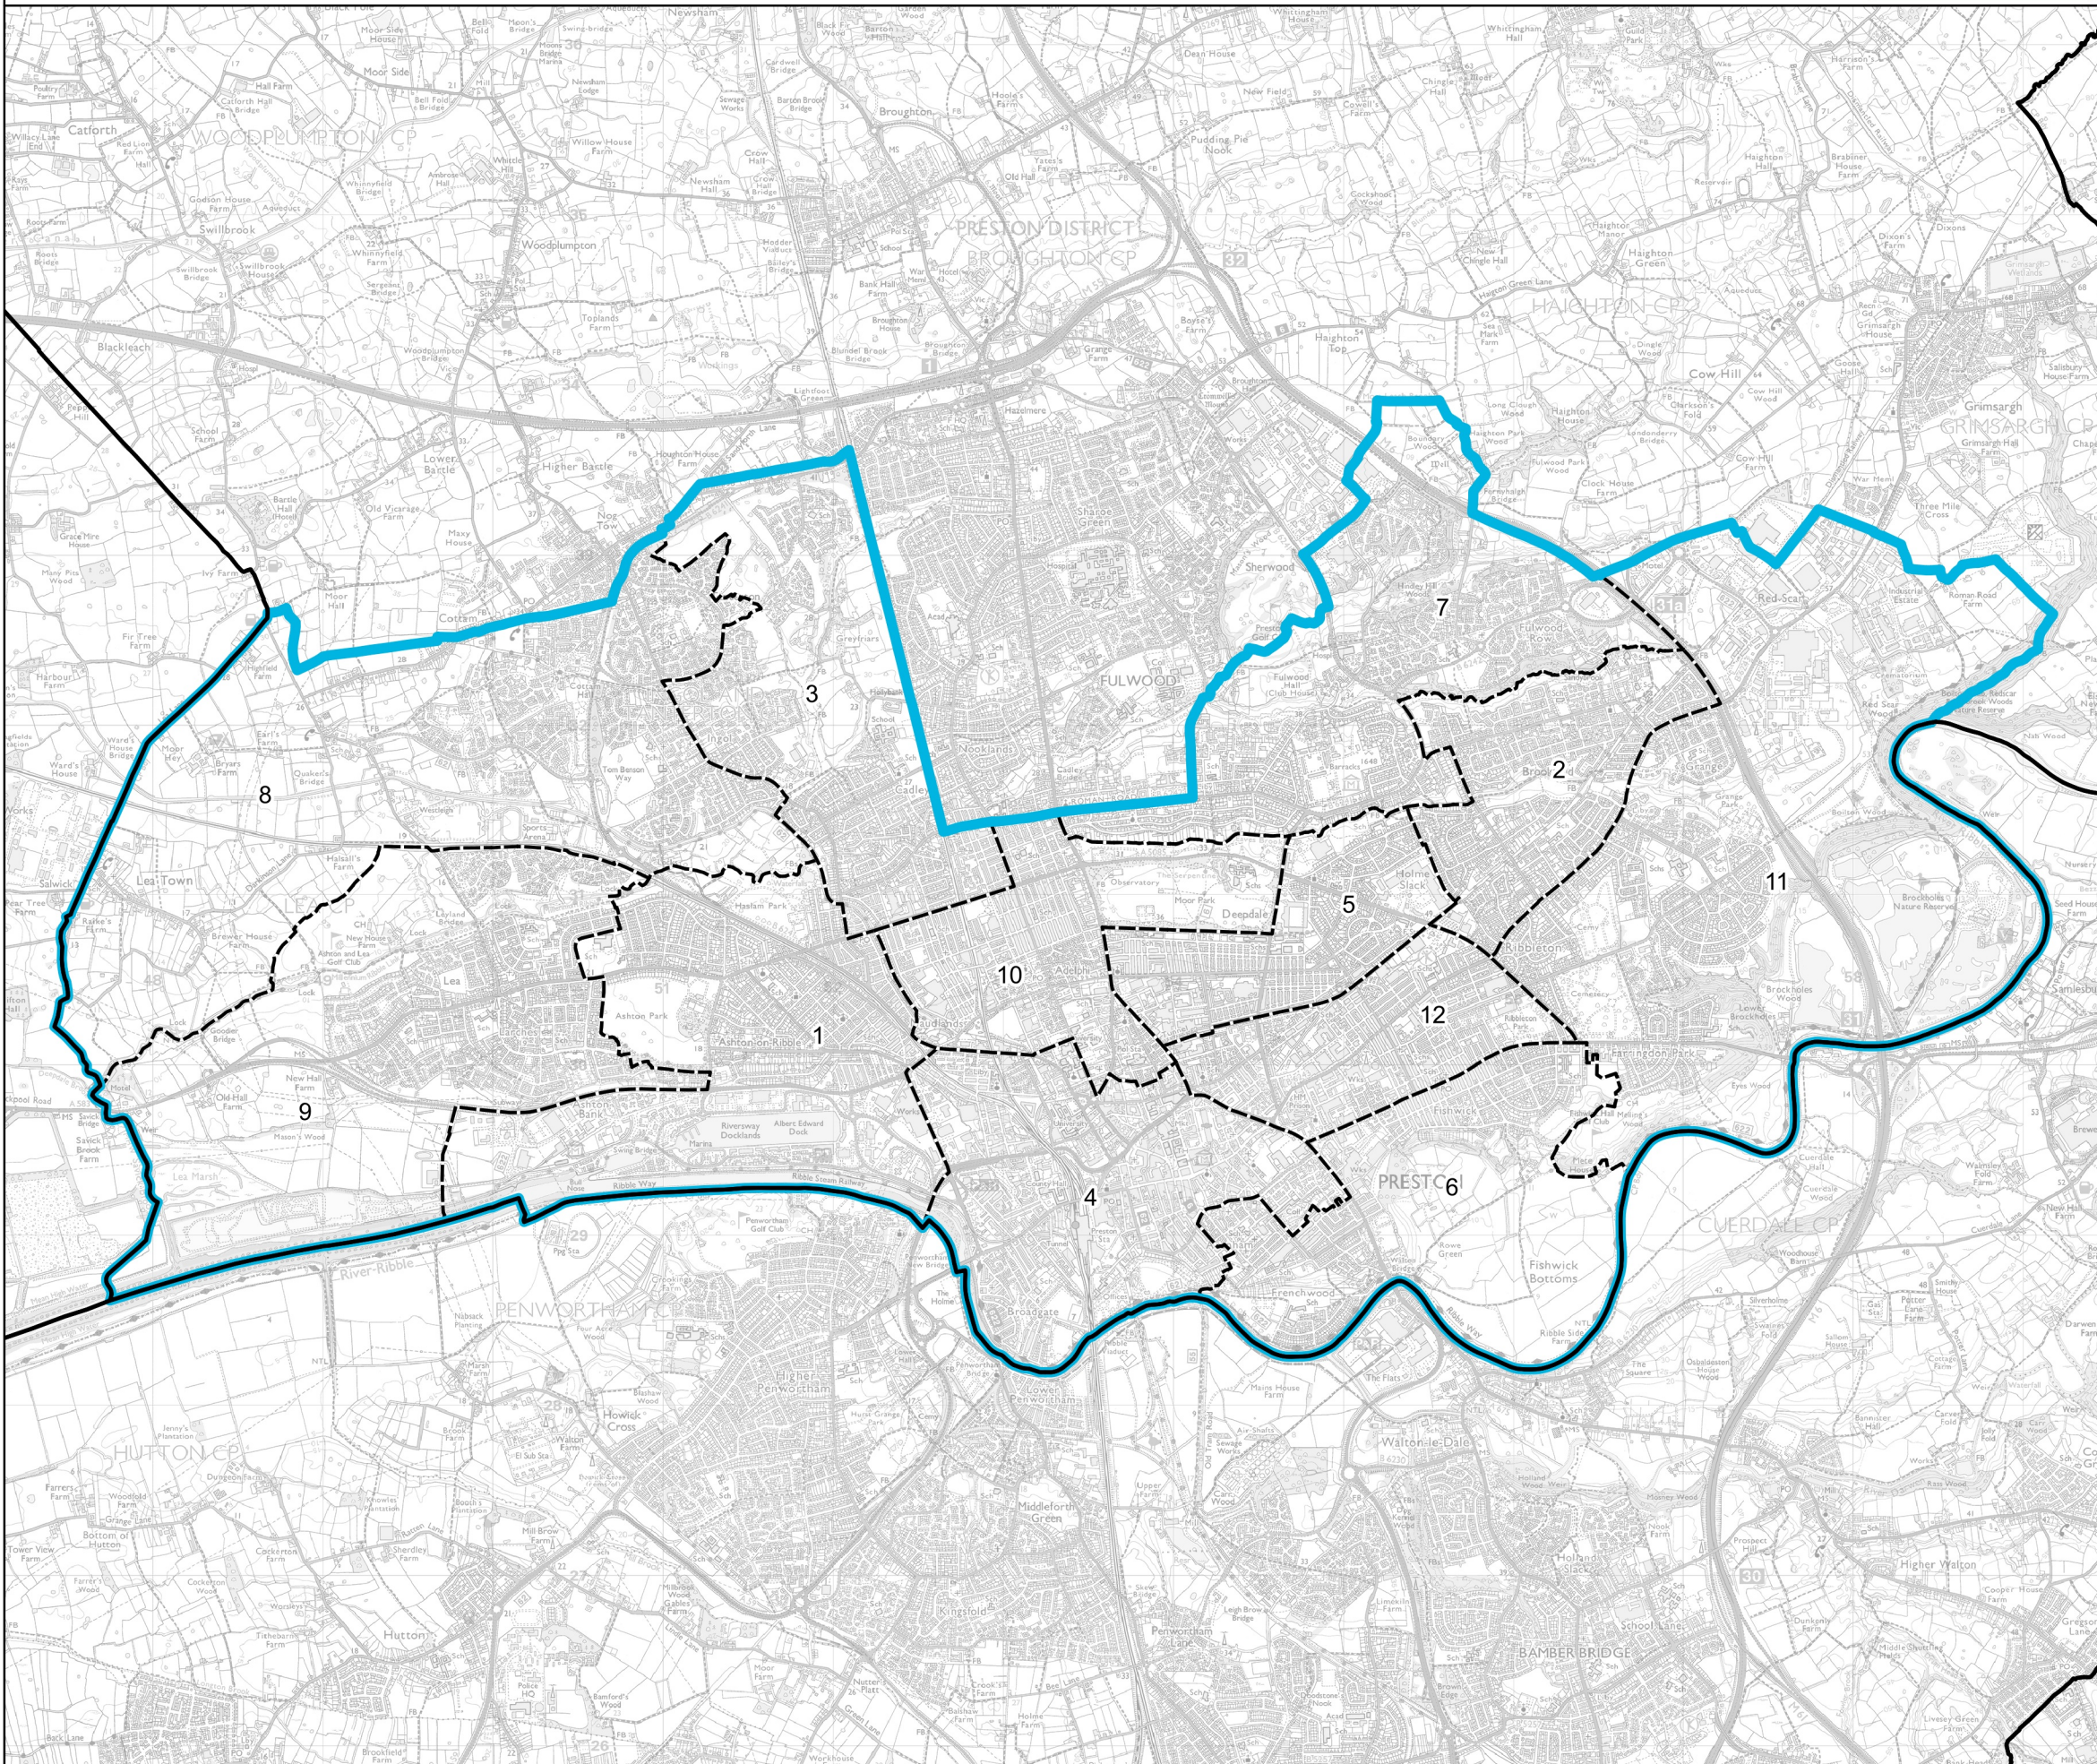

Boundary Commission for England - Revised Proposals for the North West Region

Preston Borough Constituency - **Electorate 72,946**

Wards:

- 1 Ashton
- 2 Brookfield
- 3 Cadley
- 4 City Centre
- 5 Deepdale
- 6 Fishwick & Frenchwood
- 7 Garrison
- 8 Ingol & Cottam
- 9 Lea & Larches
- 10 Plungington
- 11 Ribbleton
- 12 St. Matthew's

-  Constituency
-  Local Authorities
-  Wards

0 0.5 1 km

© Crown copyright and database rights 2022 OS 100018289. You are permitted to use this data solely to enable you to respond to, or interact with, the organisation that provided you with the data. You are not permitted to copy, sub-licence, distribute or sell any of this data to third parties in any form. Third party rights to enforce the terms of this licence shall be reserved to OS.

Preston Borough Constituency