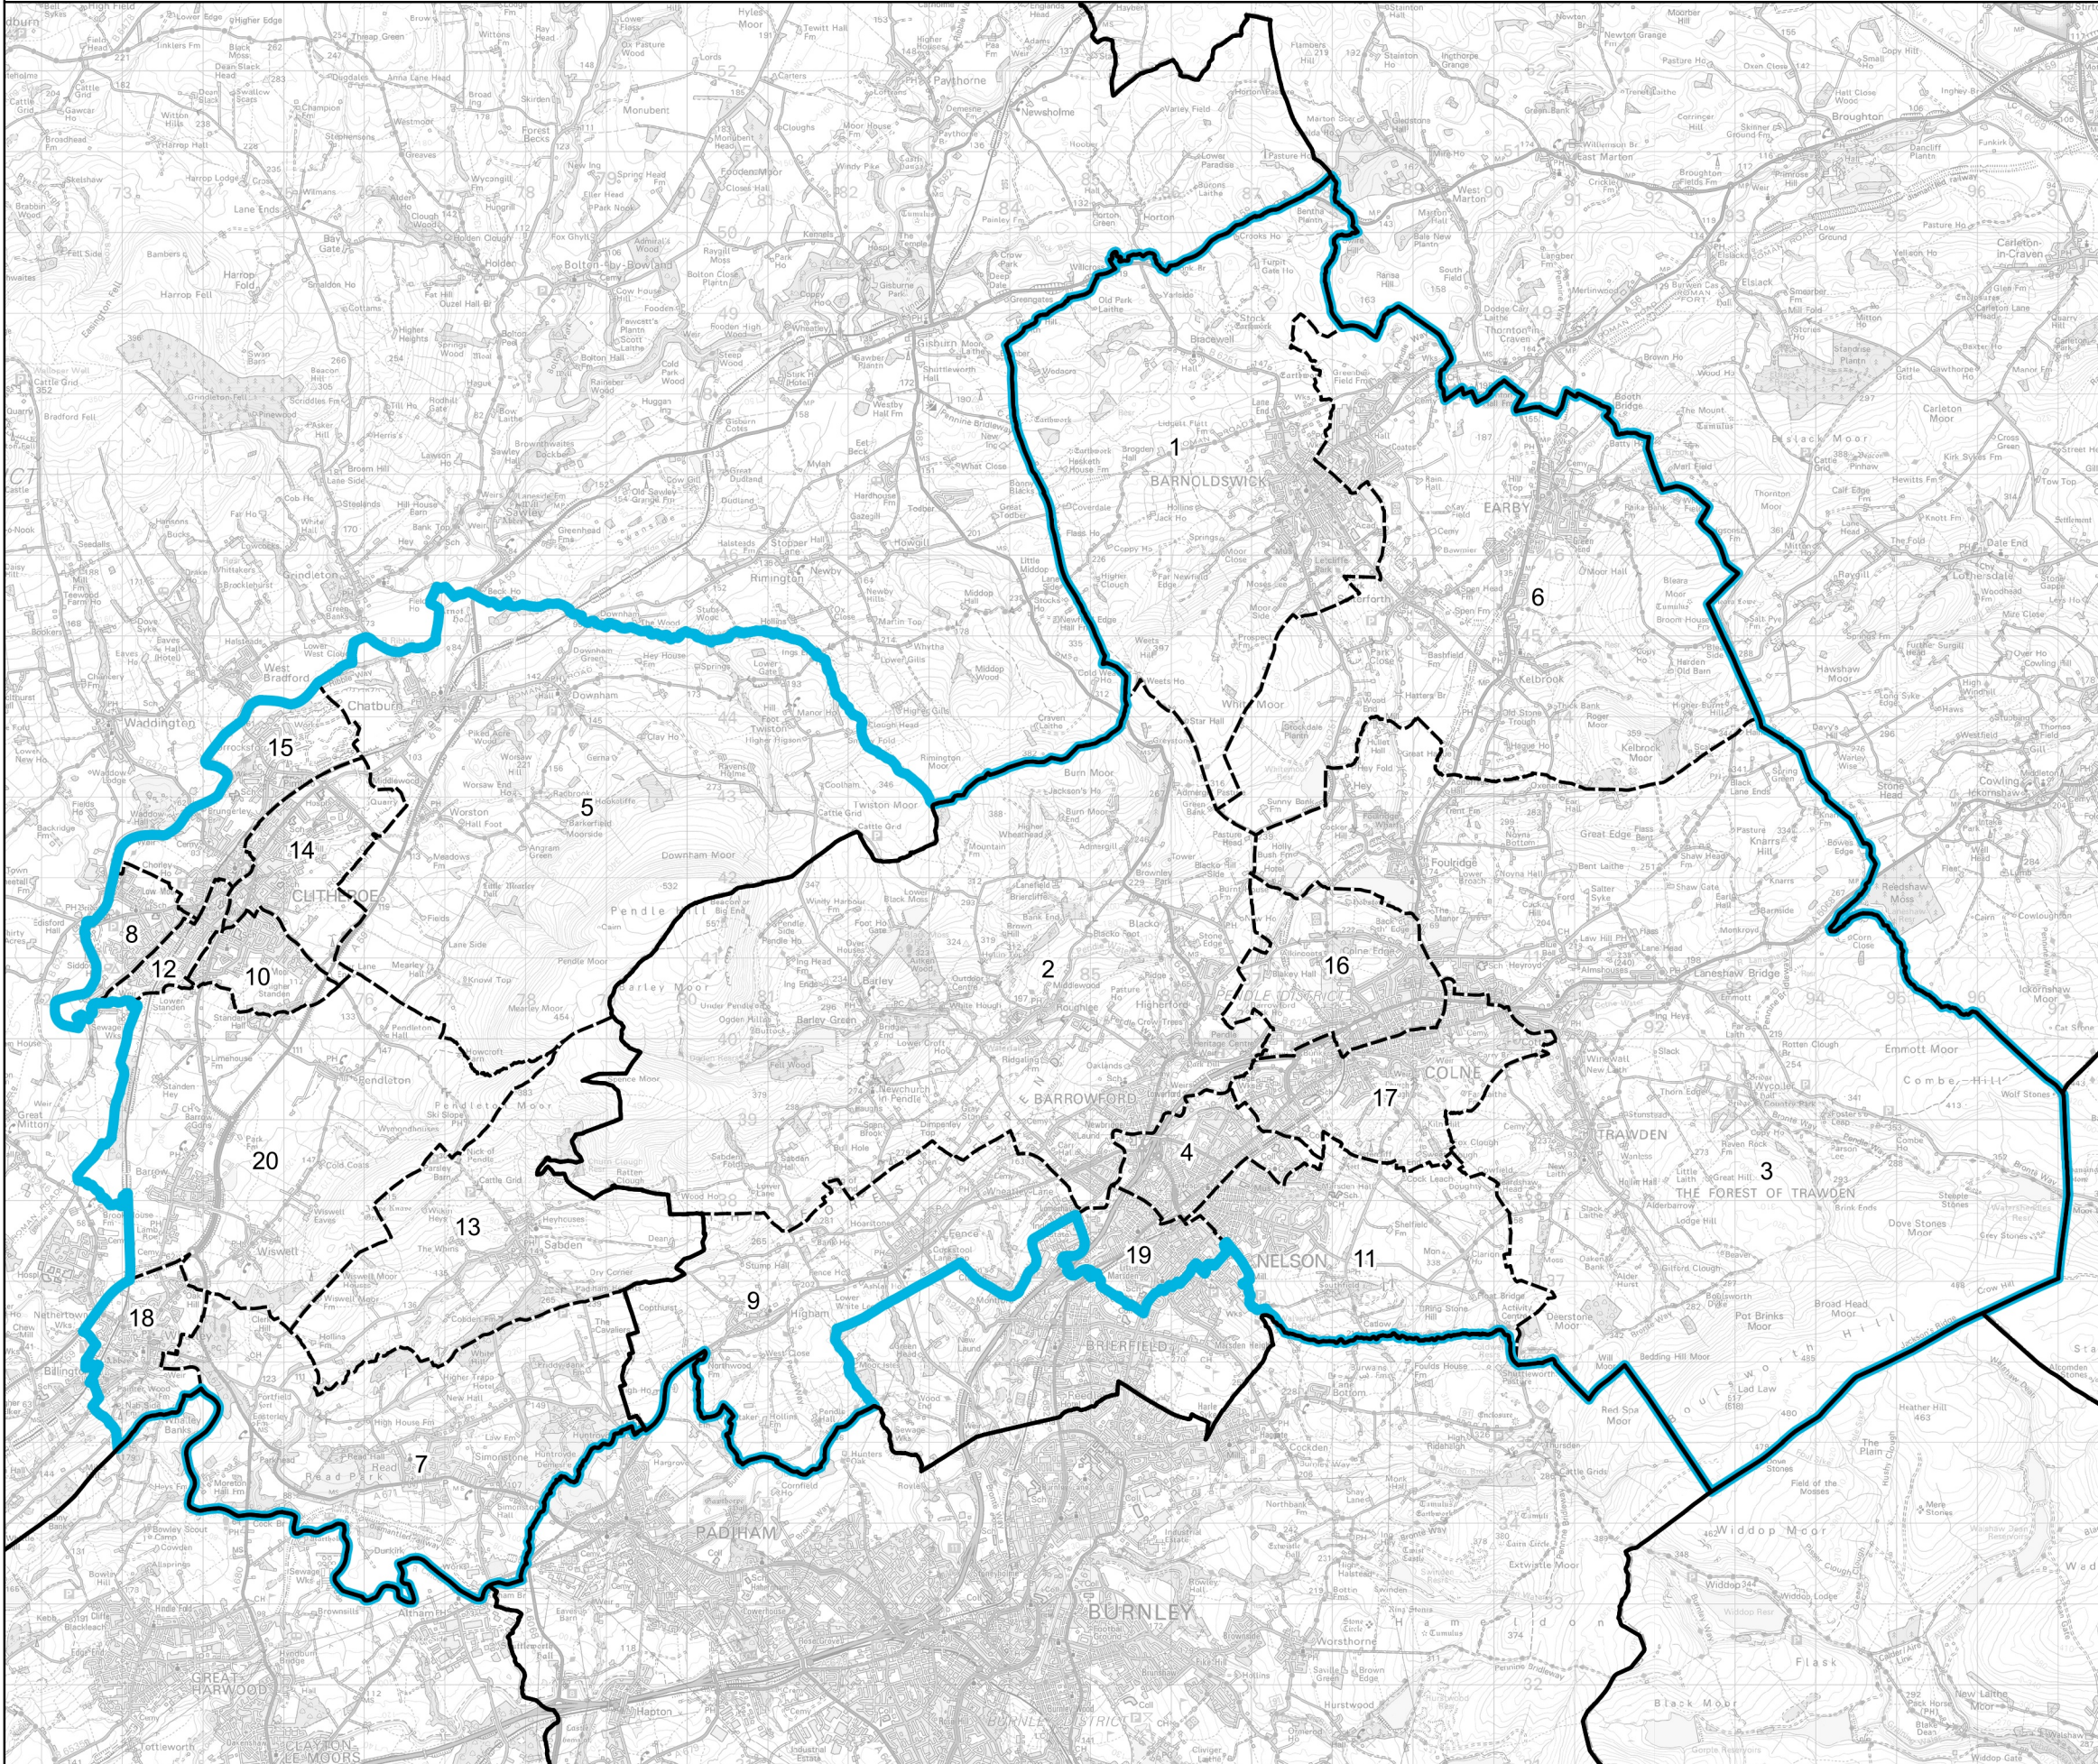

Boundary Commission for England - Revised Proposals for the North West Region

Pendle and Clitheroe County Constituency - Electorate 76,941

Wards:

- 1 Barnoldswick
- 2 Barrowford & Pendleside
- 3 Boulsworth & Foulridge
- 4 Bradley
- 5 Chatburn
- 6 Earby & Coates
- 7 East Whalley, Read & Simonstone
- 8 Edisford & Low Moor
- 9 Fence & Higham
- 10 Littlemoor
- 11 Marsden & Southfield
- 12 Primrose
- 13 Sabden
- 14 Salthill
- 15 St. Mary's
- 16 Vivary Bridge
- 17 Waterside & Horsfield
- 18 Whalley & Painter Wood
- 19 Whitefield & Walverden
- 20 Wiswell & Barrow

- Constituency
- Local Authorities
- Wards

0 1 2 km

© Crown copyright and database rights 2022 OS 100018289. You are permitted to use this data solely to enable you to respond to, or interact with, the organisation that provided you with the data. You are not permitted to copy, sub-licence, distribute or sell any of this data to third parties in any form. Third party rights to enforce the terms of this licence shall be reserved to OS.

Pendle and Clitheroe County Constituency