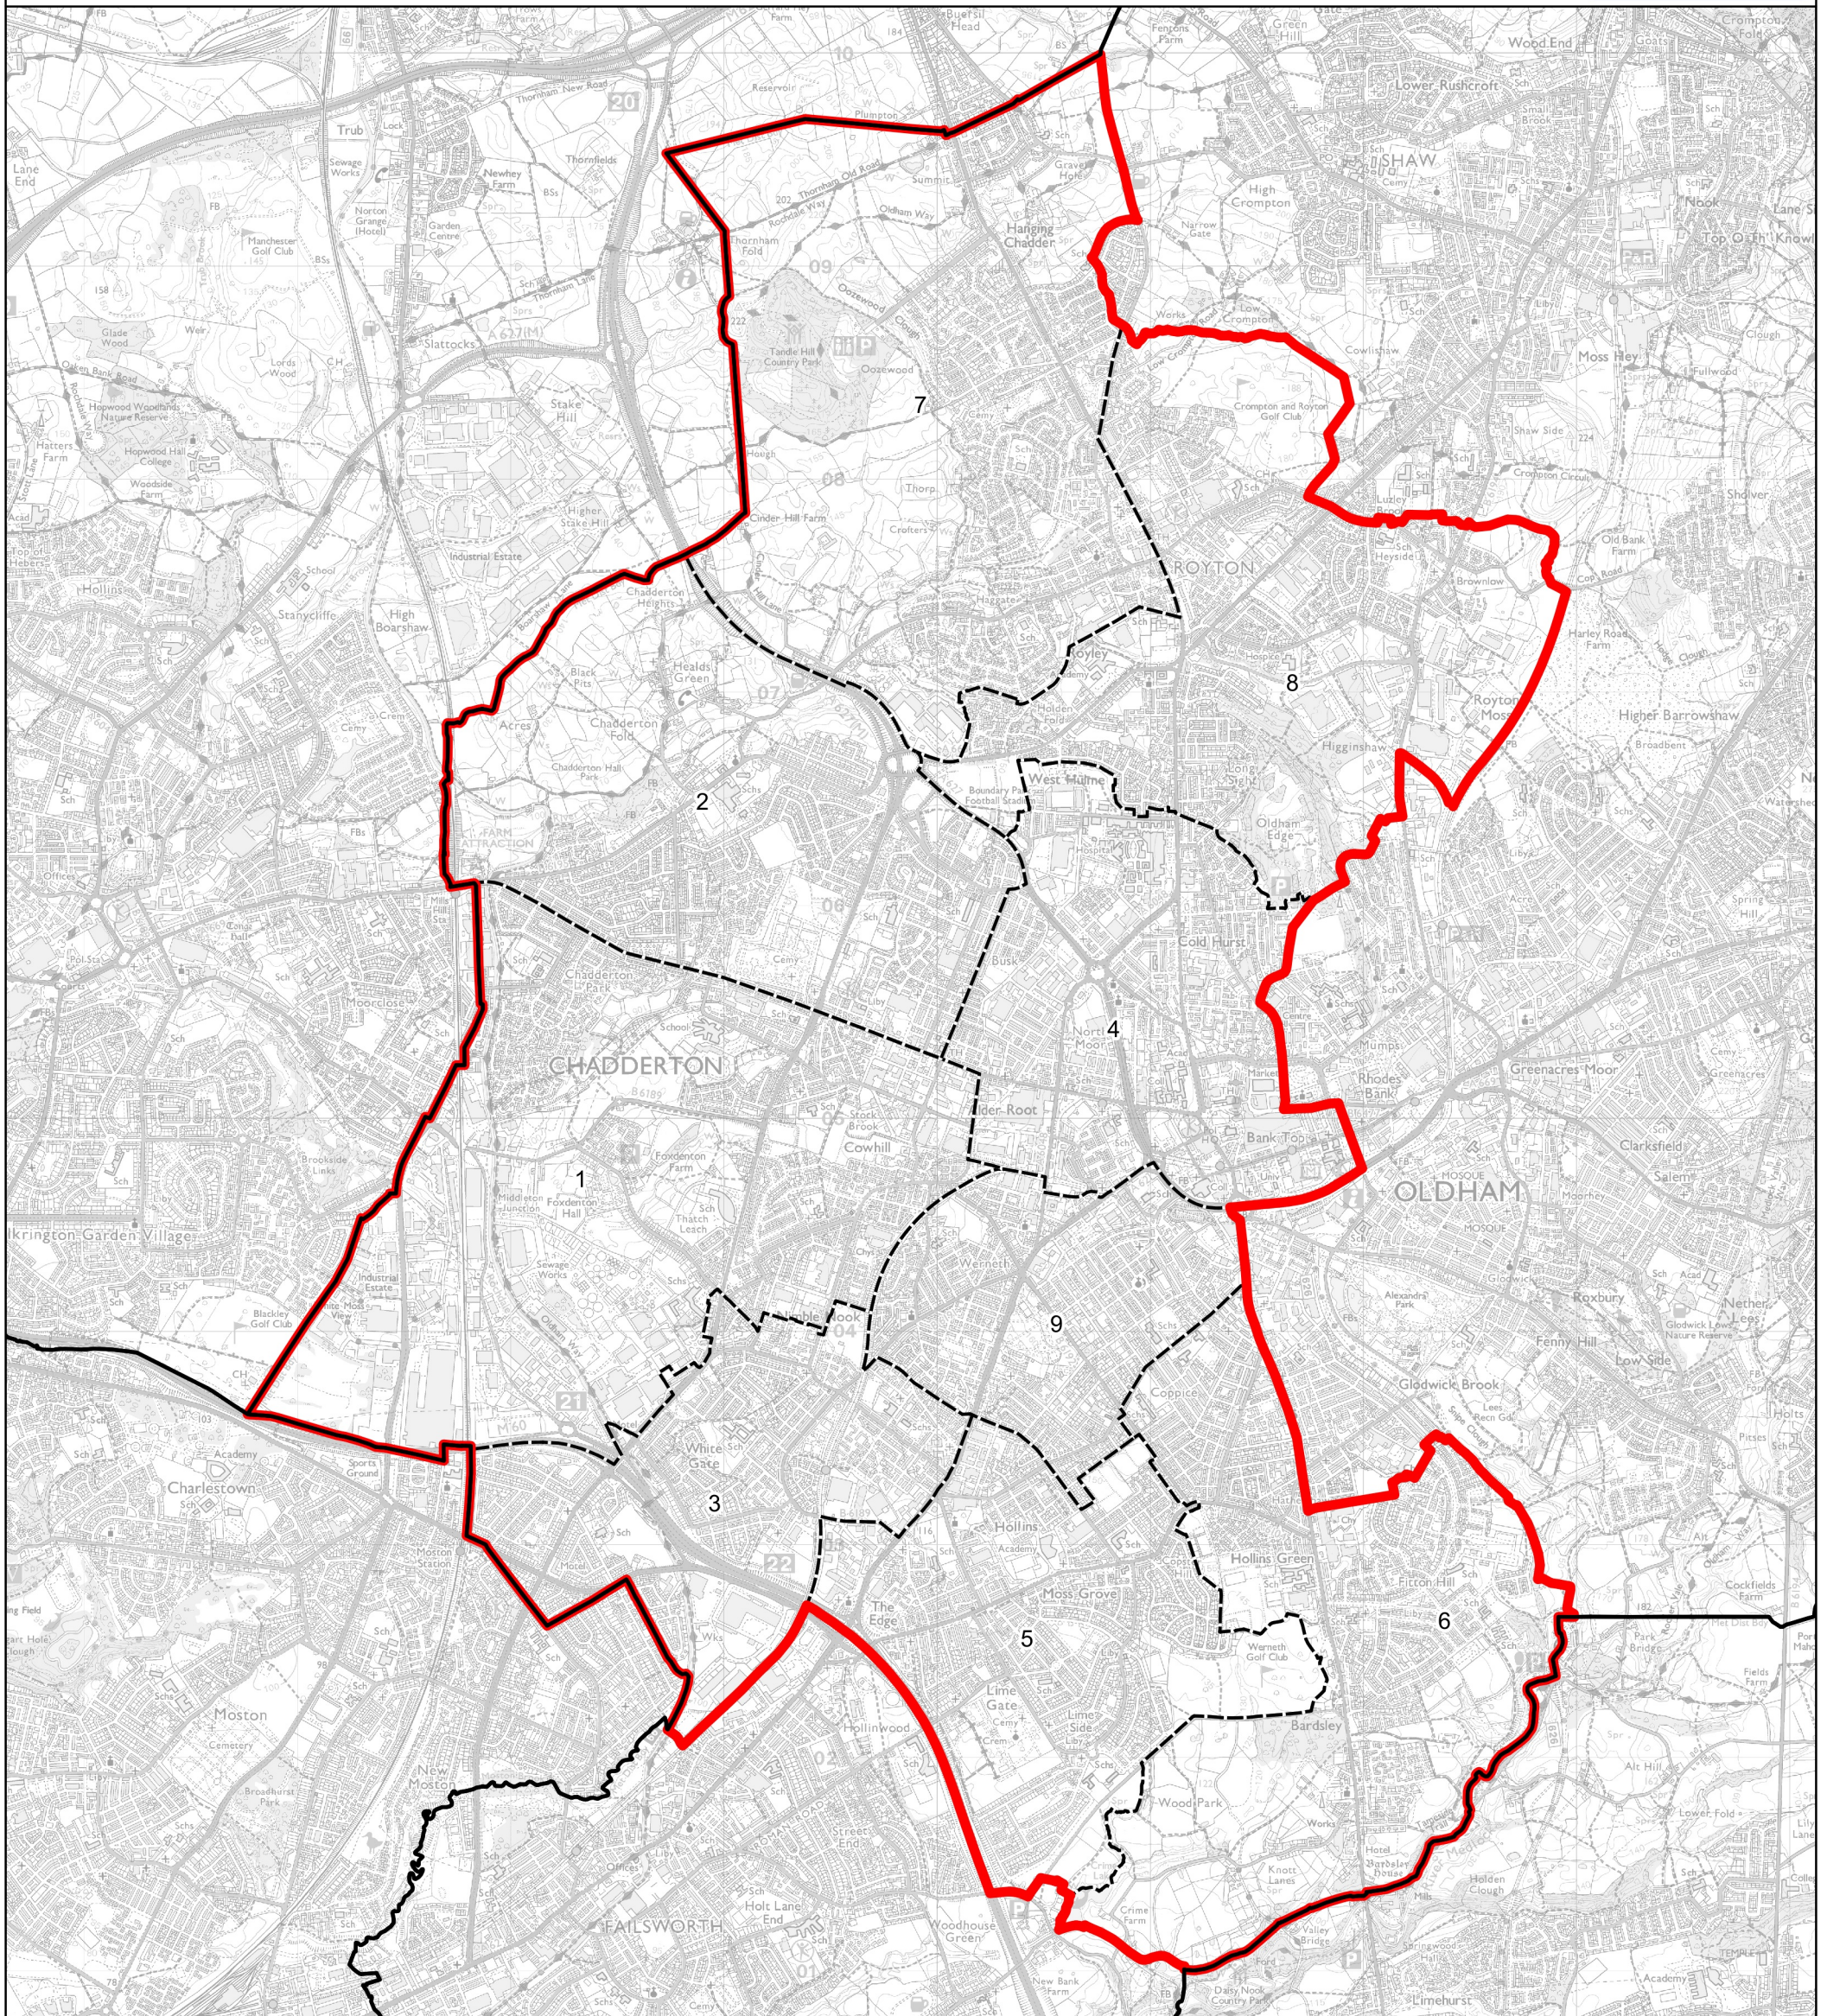

Boundary Commission for England - Revised Proposals for the North West Region

Oldham West and Royton Borough Constituency - Electorate 74,183

Wards:

- 1 Chadderton Central
- 2 Chadderton North
- 3 Chadderton South
- 4 Coldhurst
- 5 Hollinwood
- 6 Medlock Vale
- 7 Royton North
- 8 Royton South
- 9 Werneth

- Constituency
- Local Authorities
- Wards

© Crown copyright and database rights 2022 OS 100018289. You are permitted to use this data solely to enable you to respond to, or interact with, the organisation that provided you with the data. You are not permitted to copy, sub-licence, distribute or sell any of this data to third parties in any form. Third party rights to enforce the terms of this licence shall be reserved to OS.

Oldham West and Royton Borough Constituency