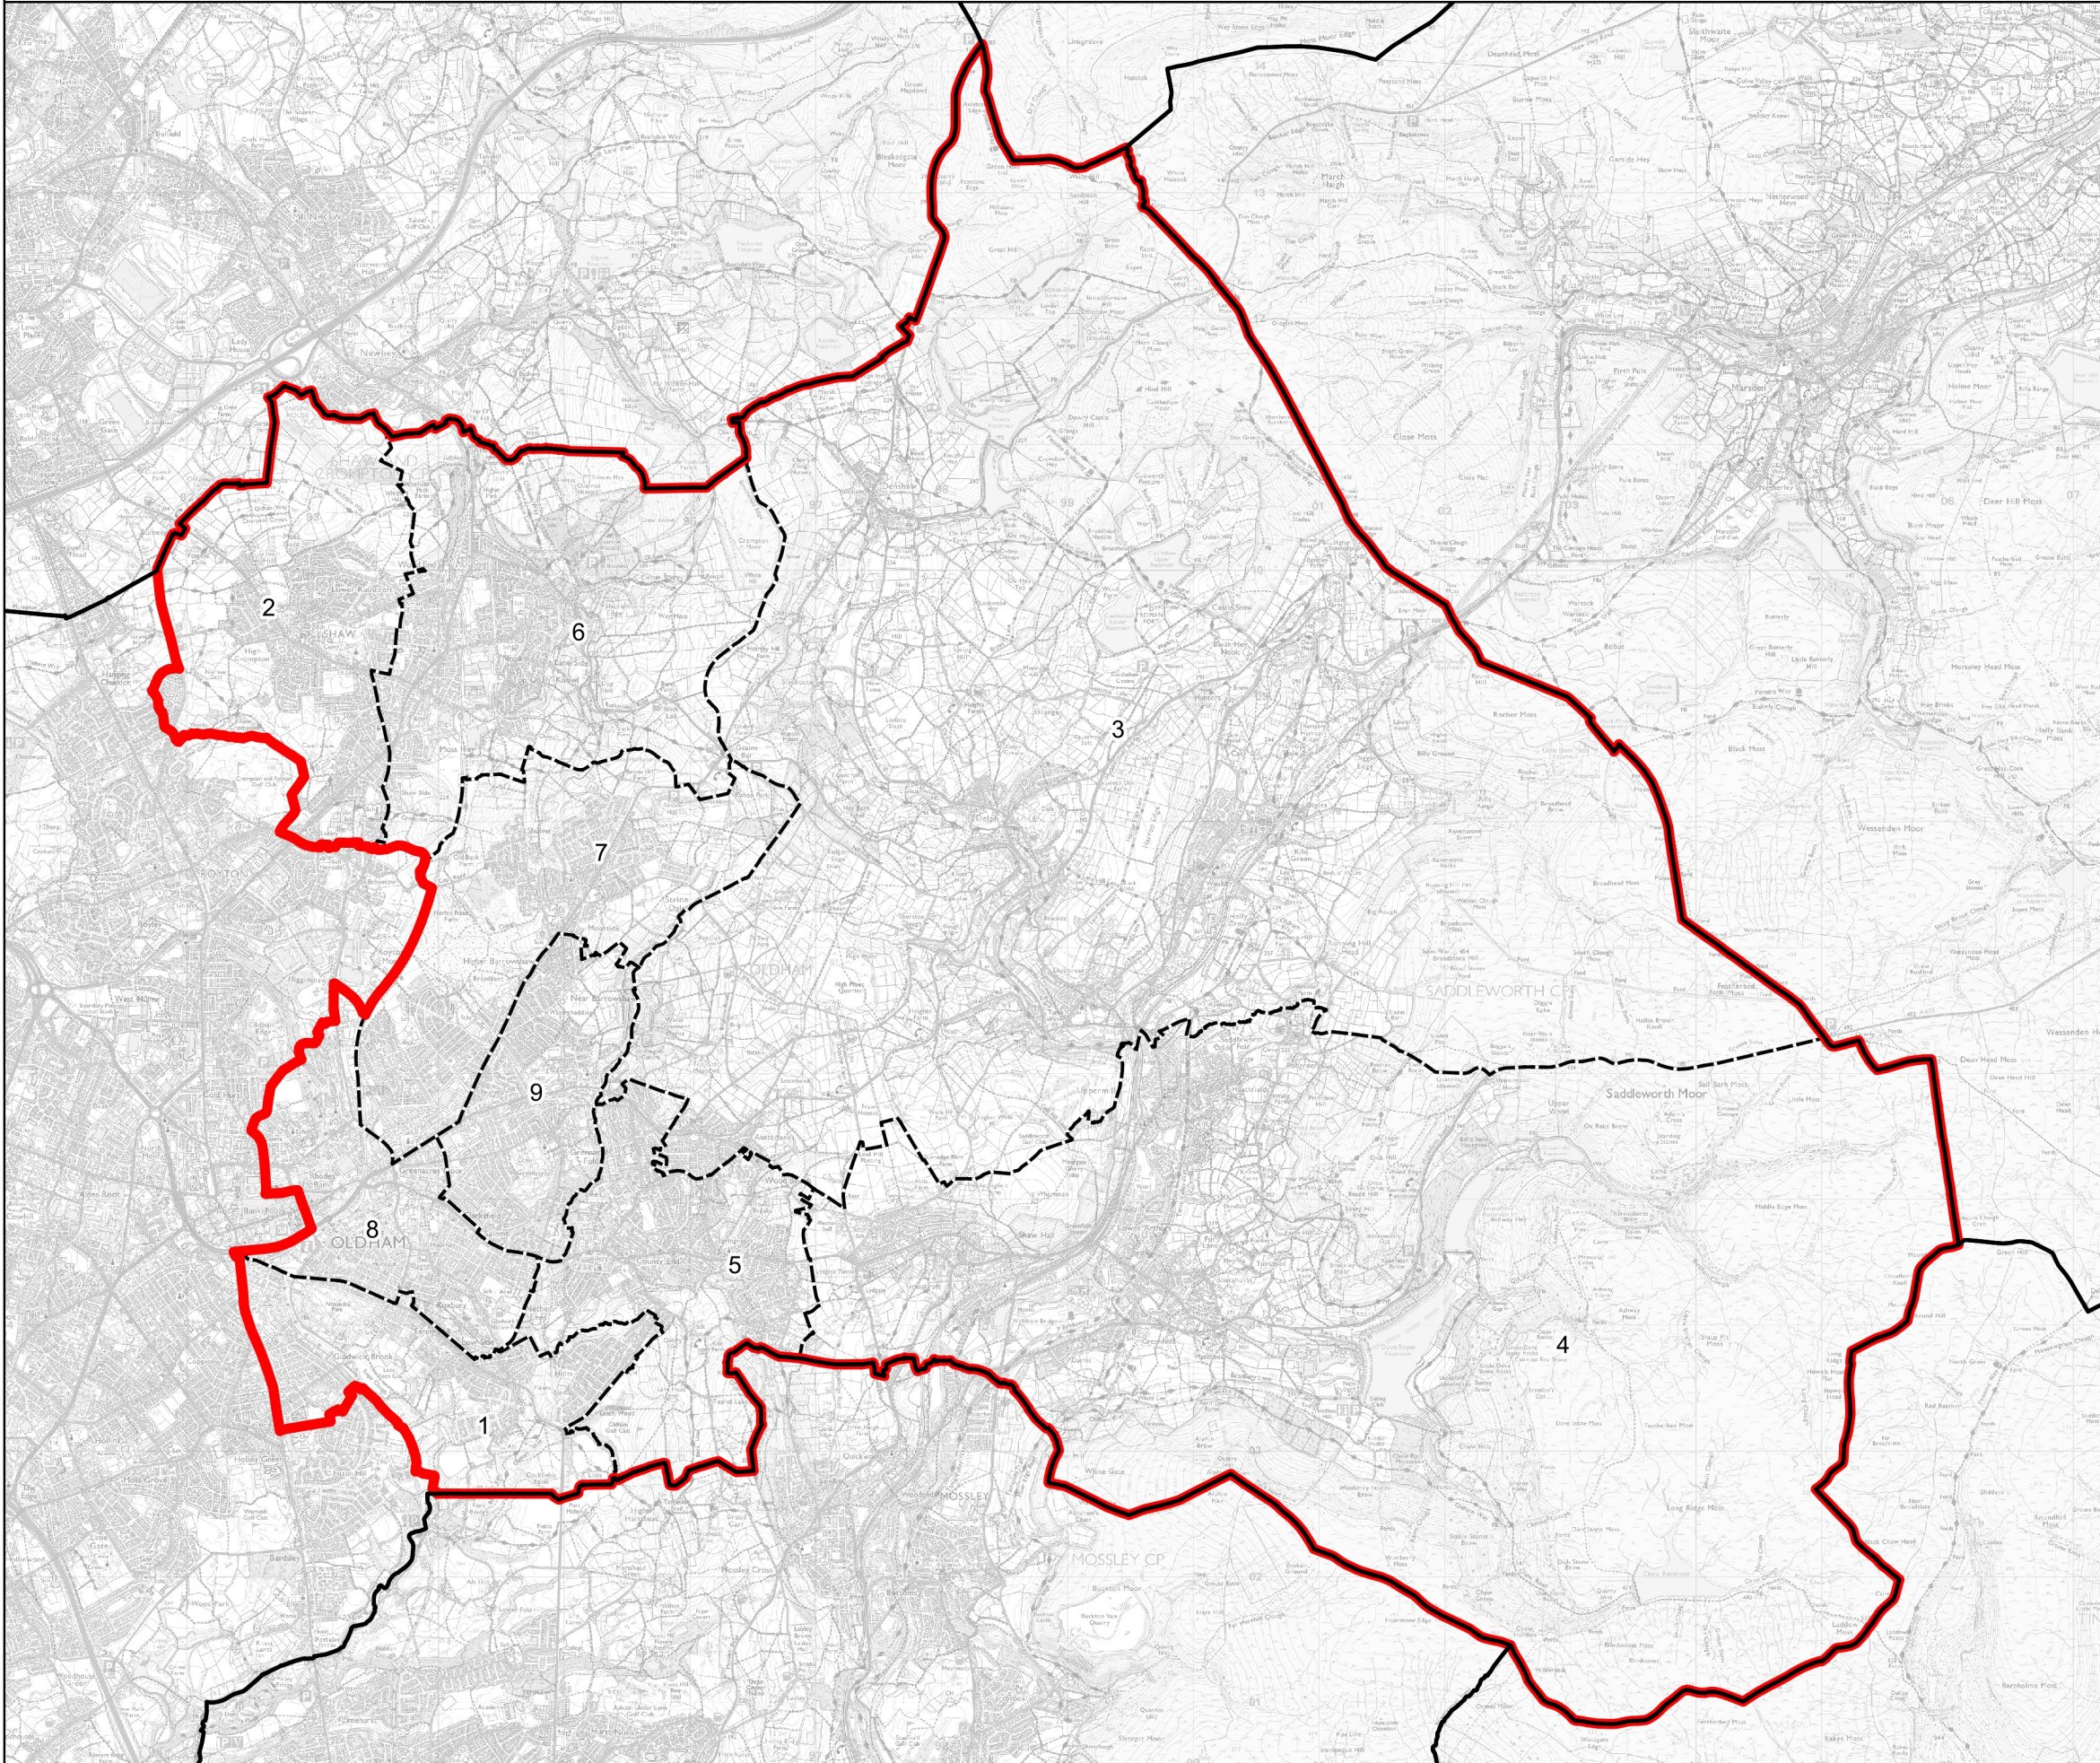

Boundary Commission for England - Revised Proposals for the North West Region

Oldham East and Saddleworth County Constituency - Electorate 72,997

Wards:

- 1 Alexandra
- 2 Crompton
- 3 Saddleworth North
- 4 Saddleworth South
- 5 Saddleworth West and Lees
- 6 Shaw
- 7 St. James'
- 8 St. Mary's
- 9 Waterhead

	Constituency
	Local Authorities
	Wards

0	0.8	1.6 km

© Crown copyright and database rights 2022 OS 100018289. You are permitted to use this data solely to enable you to respond to, or interact with, the organisation that provided you with the data. You are not permitted to copy, sub-licence, distribute or sell any of this data to third parties in any form. Third party rights to enforce the terms of this licence shall be reserved to OS.

Oldham East and Saddleworth County Constituency