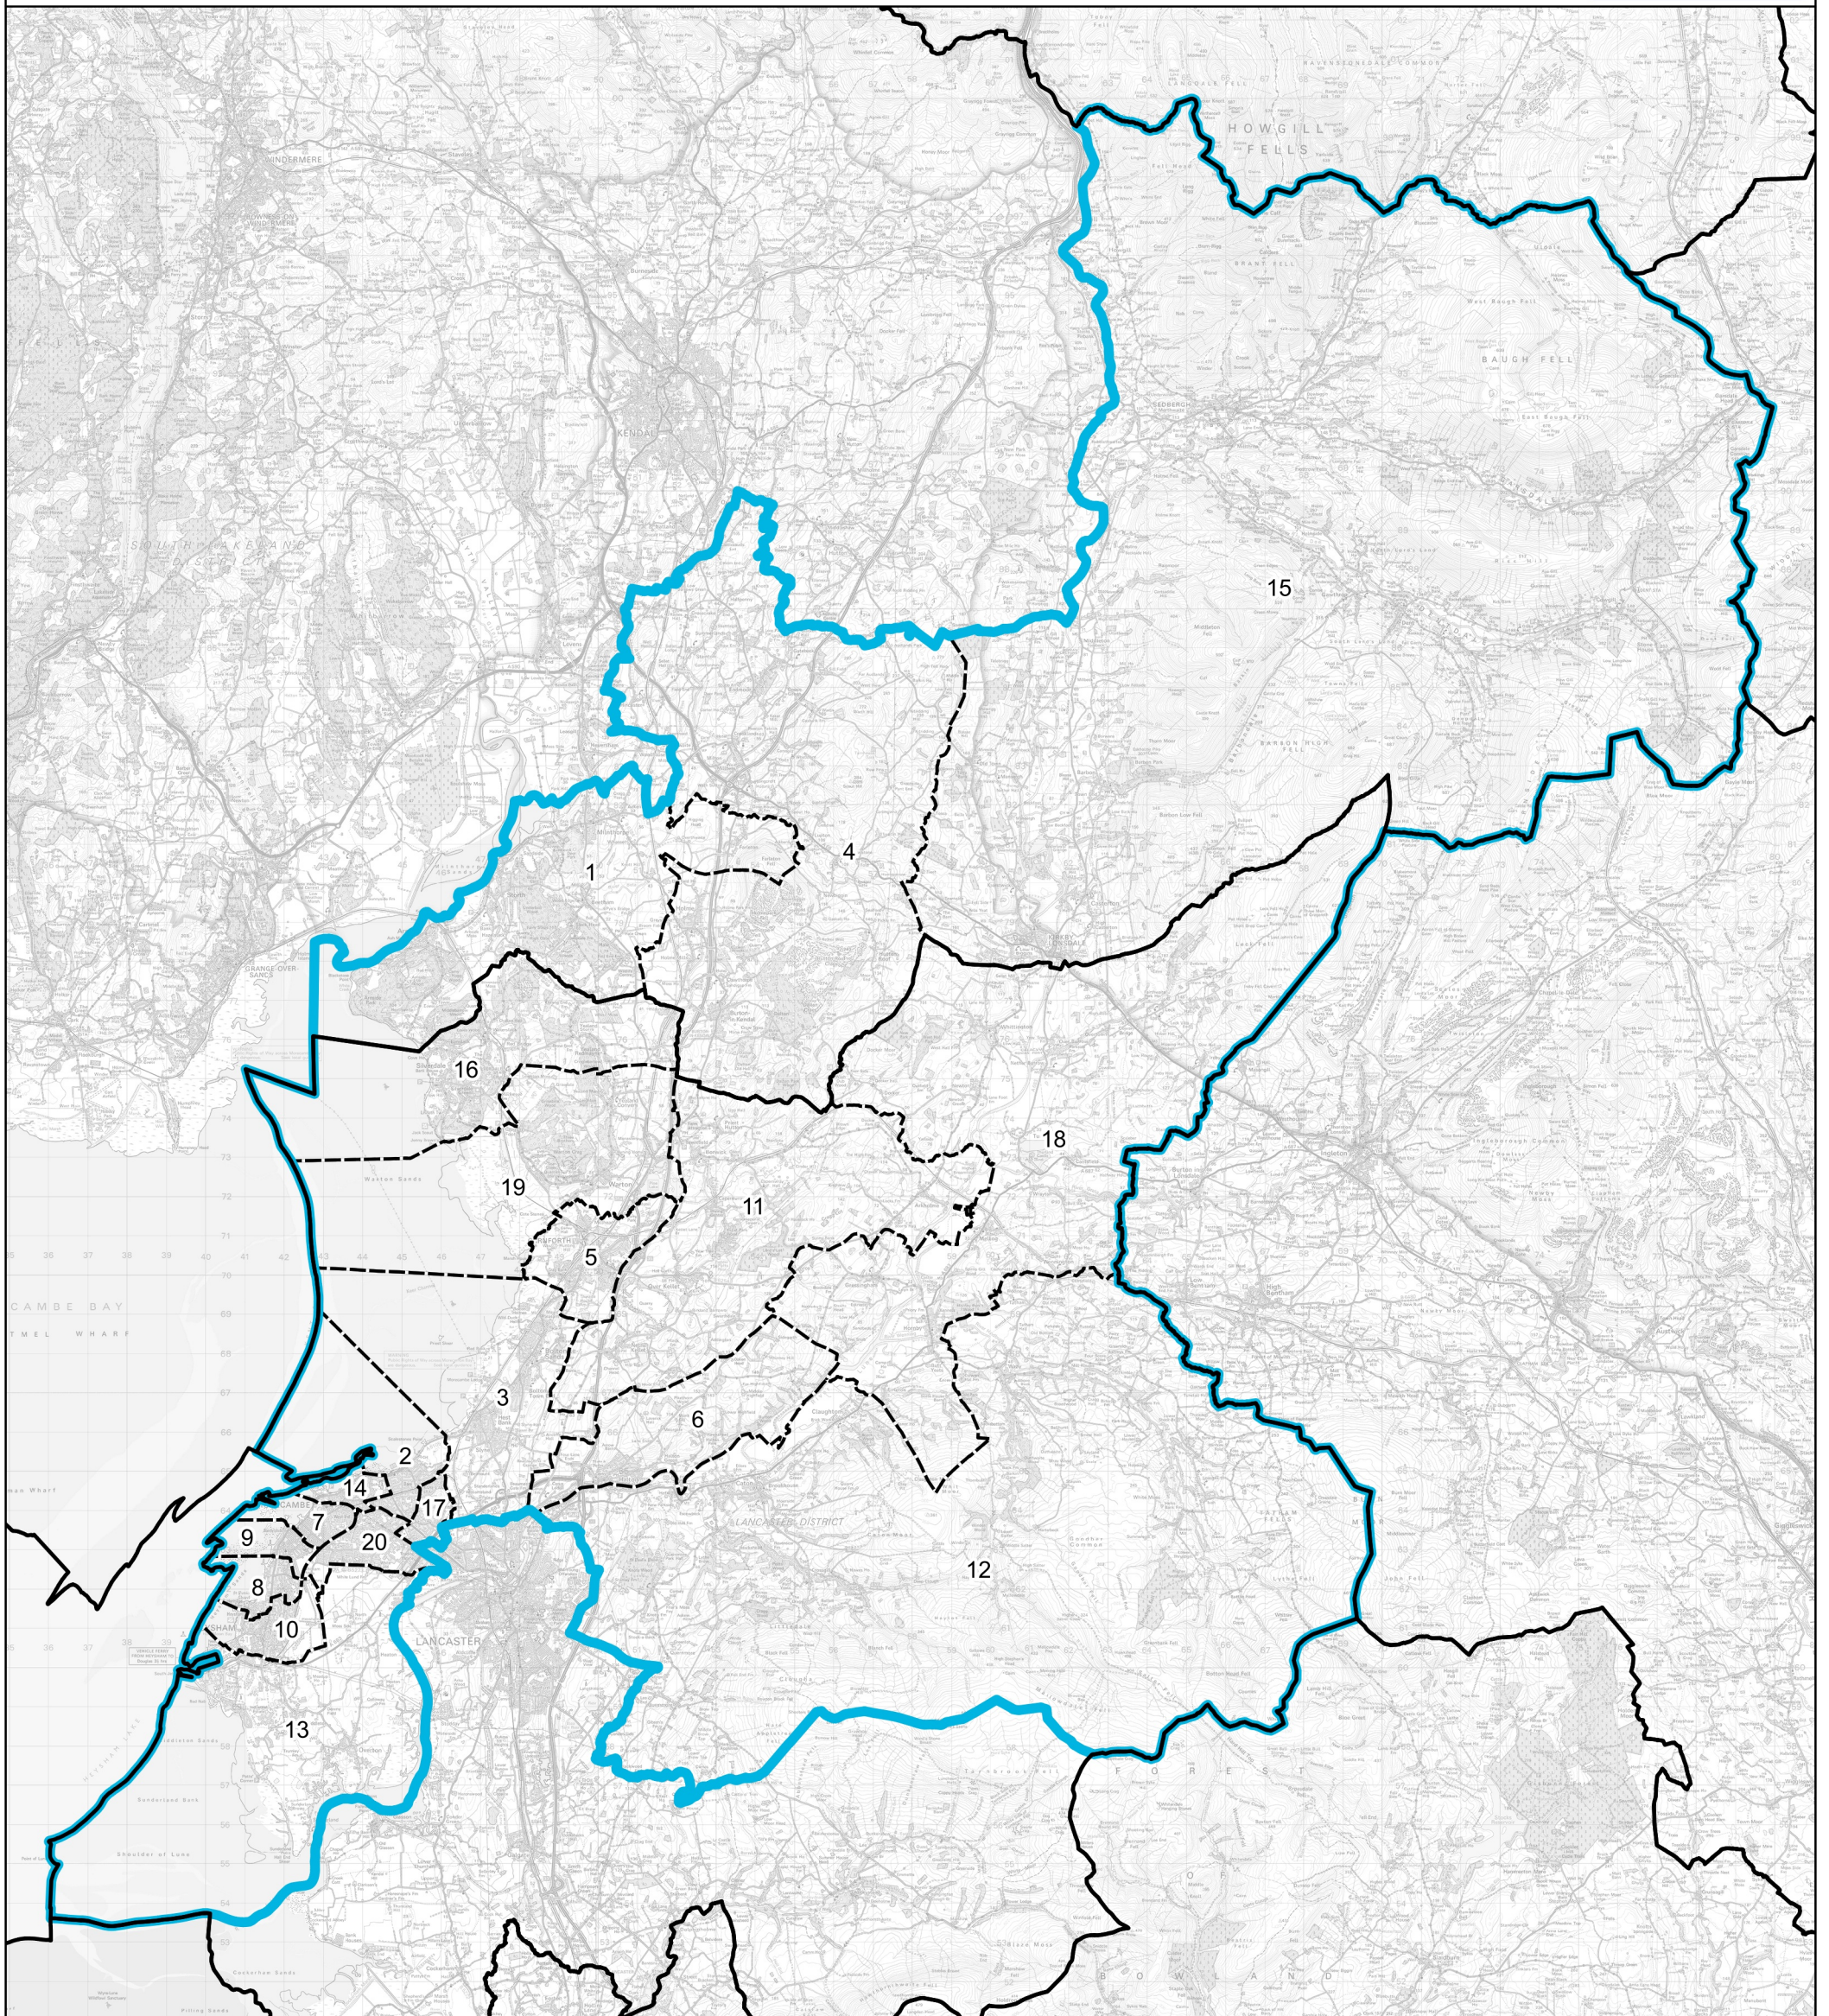

Boundary Commission for England - Revised Proposals for the North West Region

Morecambe and Lunesdale County Constituency - Electorate 76,040

Wards:

- | | | |
|------------------------|----------------------|-------------------------------|
| 1 Arnside & Milnthorpe | 8 Heysham Central | 15 Sedbergh & Kirkby Lonsdale |
| 2 Bare | 9 Heysham North | 16 Silverdale |
| 3 Bolton & Slyne | 10 Heysham South | 17 Torrisholme |
| 4 Burton & Crooklands | 11 Kellet | 18 Upper Lune Valley |
| 5 Carnforth & Millhead | 12 Lower Lune Valley | 19 Warton |
| 6 Halton-with-Aughton | 13 Overton | 20 Westgate |
| 7 Harbour | 14 Poulton | |

- Constituency
- Local Authorities
- Wards

© Crown copyright and database rights 2022 OS 100018289. You are permitted to use this data solely to enable you to respond to, or interact with, the organisation that provided you with the data. You are not permitted to copy, sub-licence, distribute or sell any of this data to third parties in any form. Third party rights to enforce the terms of this licence shall be reserved to OS.

Morecambe and Lunesdale County Constituency