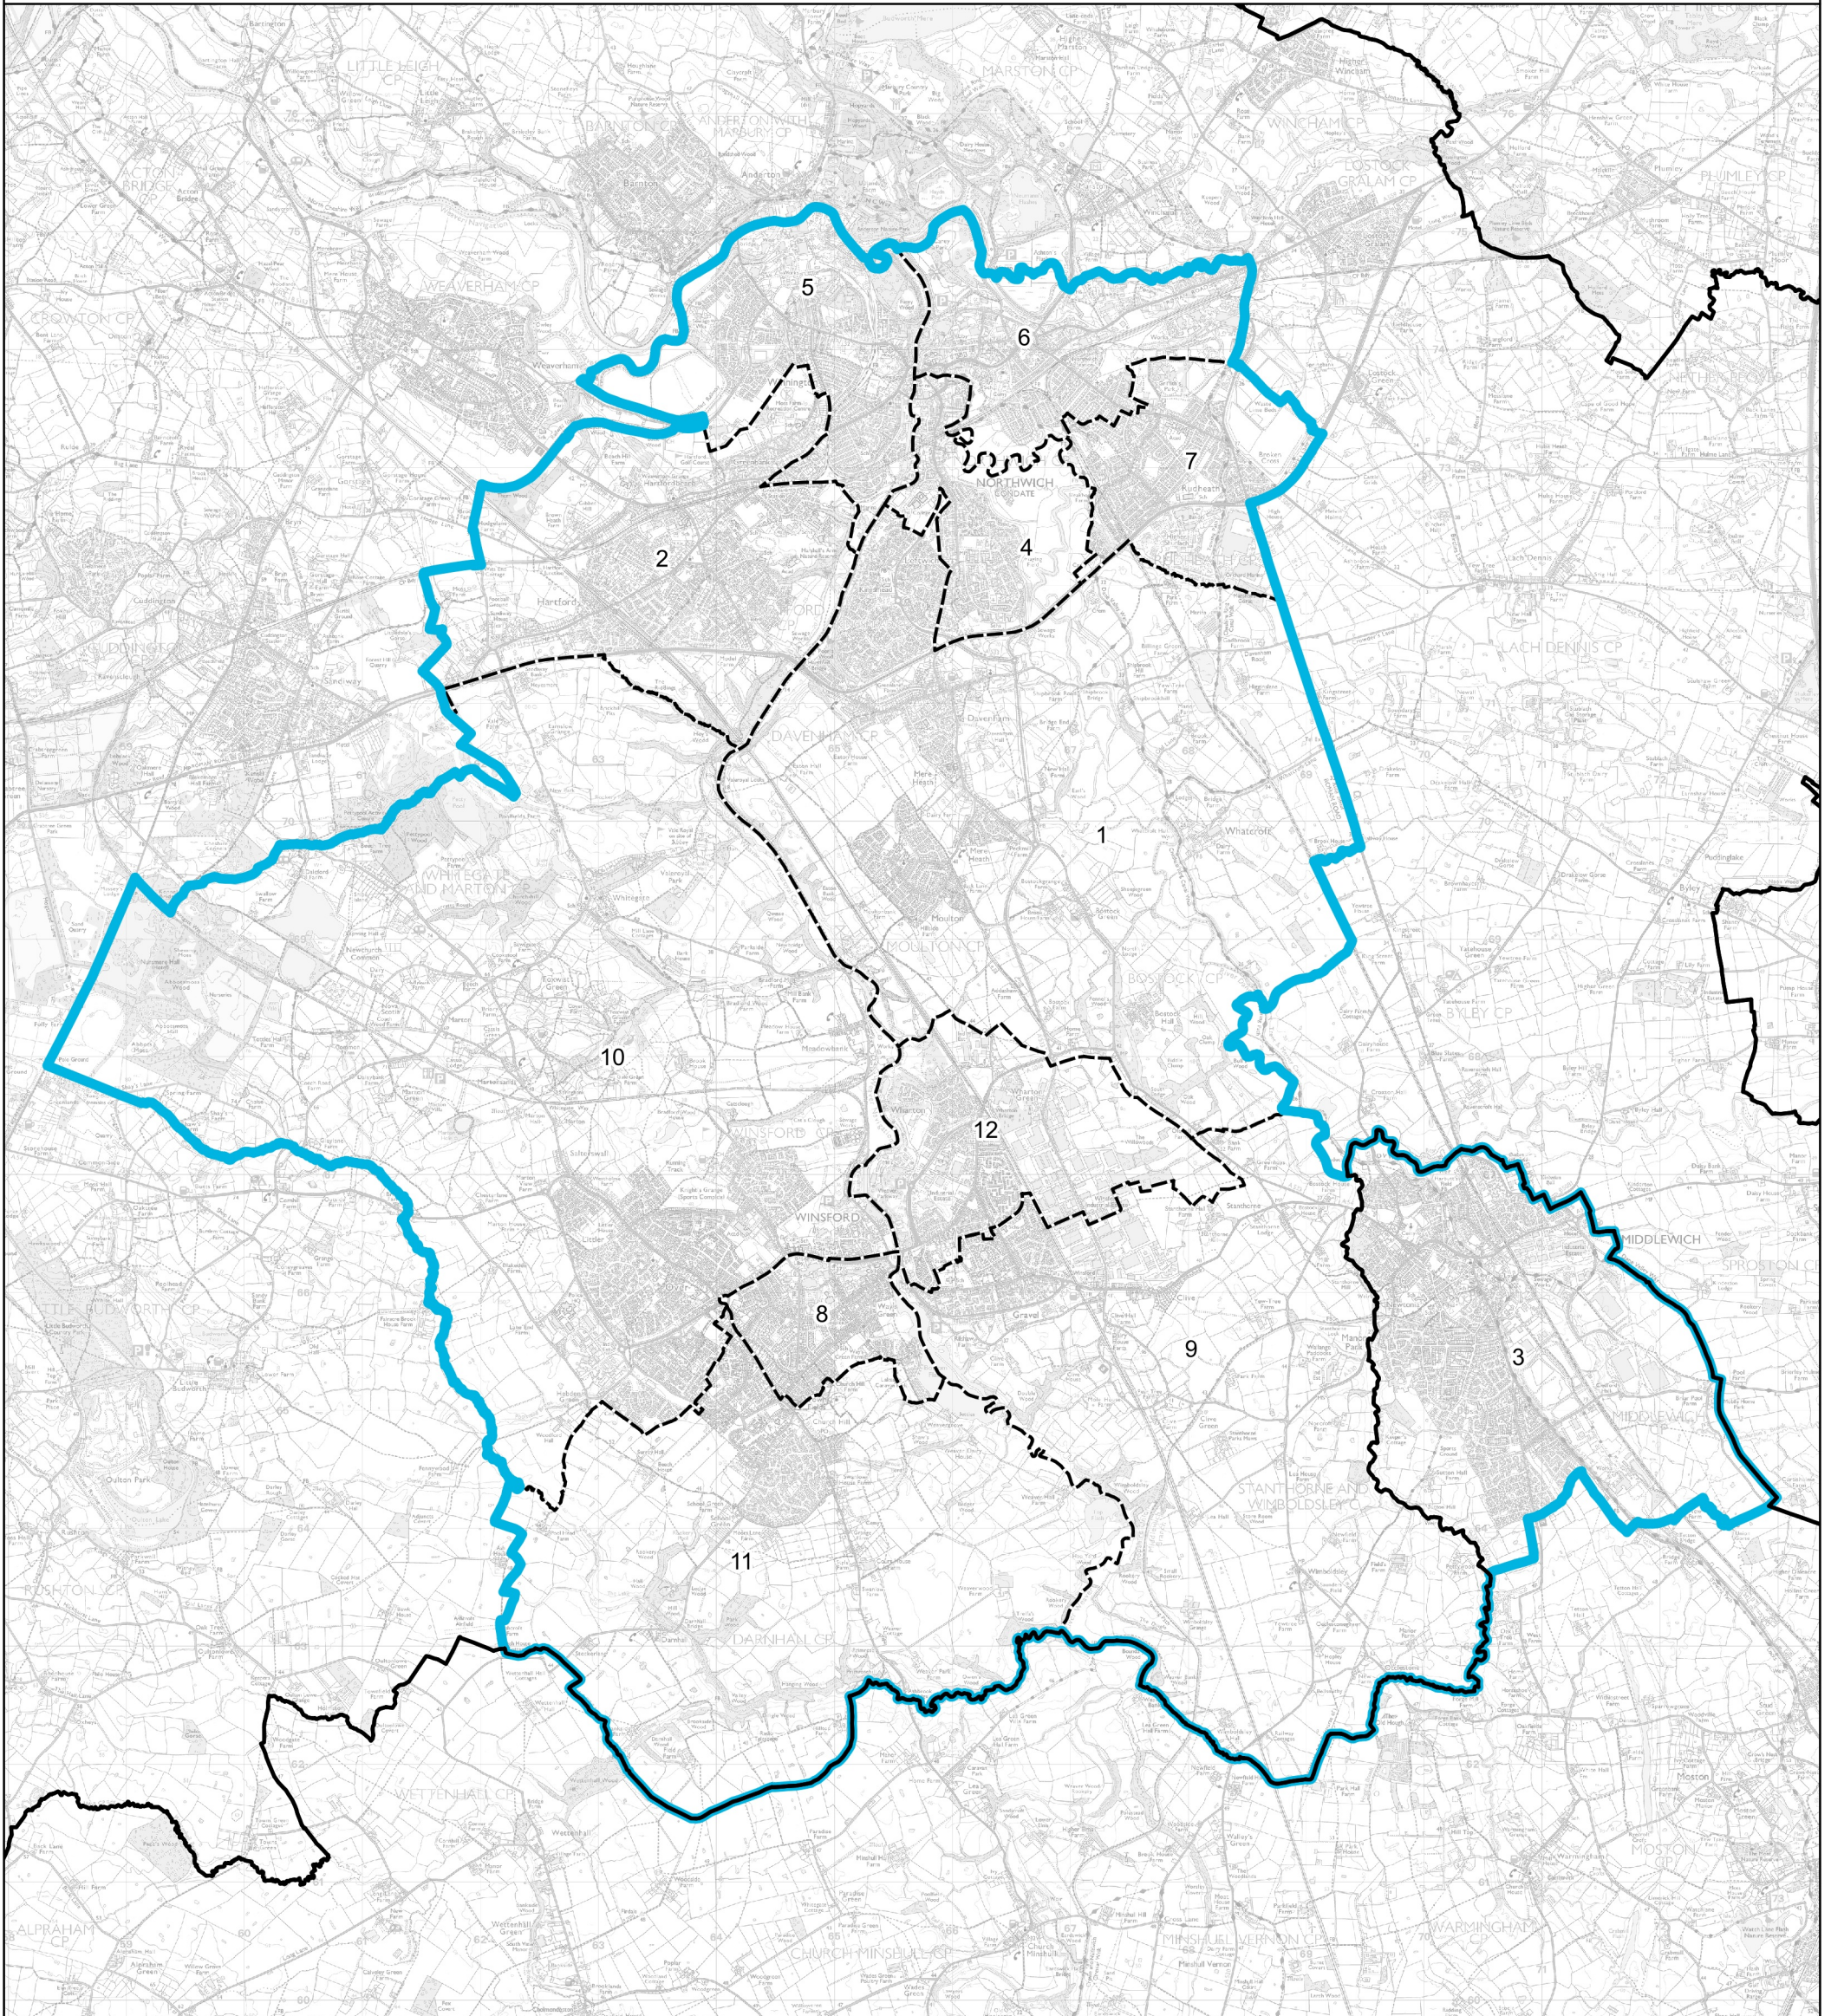

Boundary Commission for England - Revised Proposals for the North West Region

Mid Cheshire County Constituency - Electorate 69,775

Wards:

- | | |
|---------------------------------|---------------------------|
| 1 Davenham, Moulton & Kingsmead | 7 Rudheath |
| 2 Hartford & Greenbank | 8 Winsford Dene |
| 3 Middlewich | 9 Winsford Gravel |
| 4 Northwich Leftwich | 10 Winsford Over & Verdin |
| 5 Northwich Winnington & Castle | 11 Winsford Swanlow |
| 6 Northwich Witton | 12 Winsford Wharton |

-  Constituency
-  Local Authorities
-  Wards

© Crown copyright and database rights 2022 OS 100018289. You are permitted to use this data solely to enable you to respond to, or interact with, the organisation that provided you with the data. You are not permitted to copy, sub-licence, distribute or sell any of this data to third parties in any form. Third party rights to enforce the terms of this licence shall be reserved to OS.

Mid Cheshire County Constituency