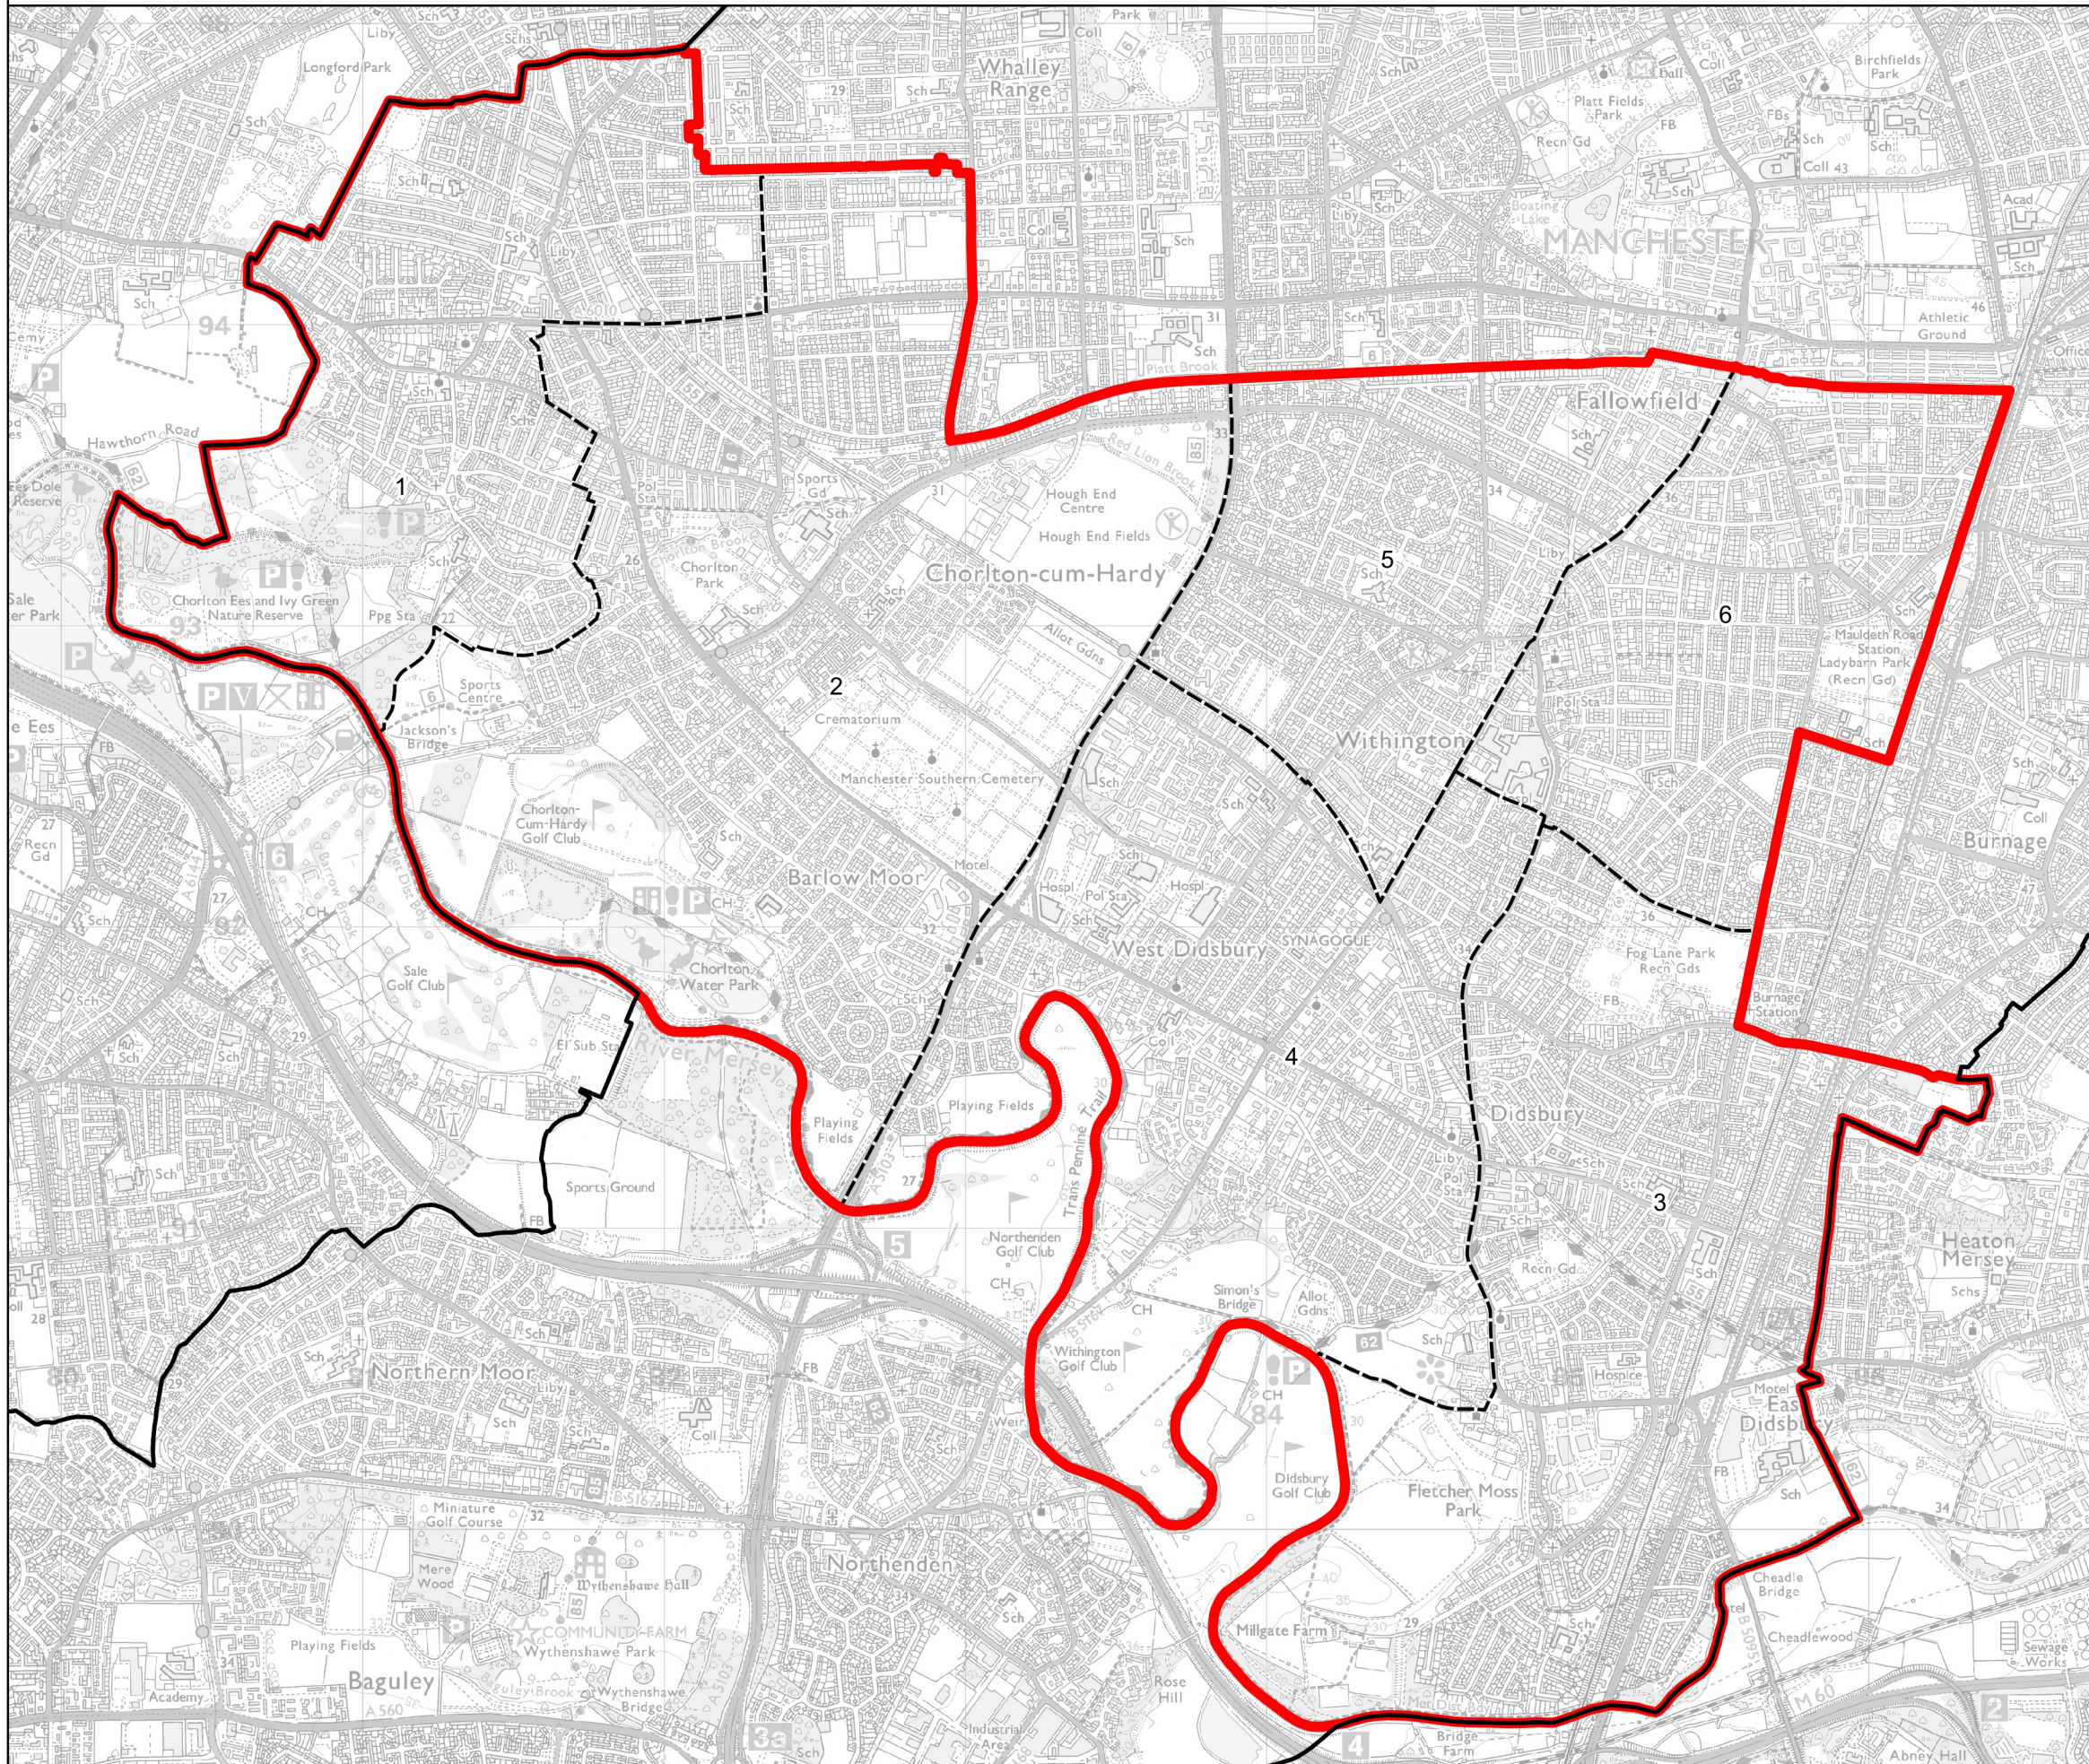

Boundary Commission for England - Revised Proposals for the North West Region

Manchester Withington Borough Constituency - Electorate 71,614

Wards:

- 1 Chorlton
- 2 Chorlton Park
- 3 Didsbury East
- 4 Didsbury West
- 5 Old Moat
- 6 Withington

- Constituency
- Local Authorities
- Wards

© Crown copyright and database rights 2022 OS 100018289. You are permitted to use this data solely to enable you to respond to, or interact with, the organisation that provided you with the data. You are not permitted to copy, sub-licence, distribute or sell any of this data to third parties in any form. Third party rights to enforce the terms of this licence shall be reserved to OS.