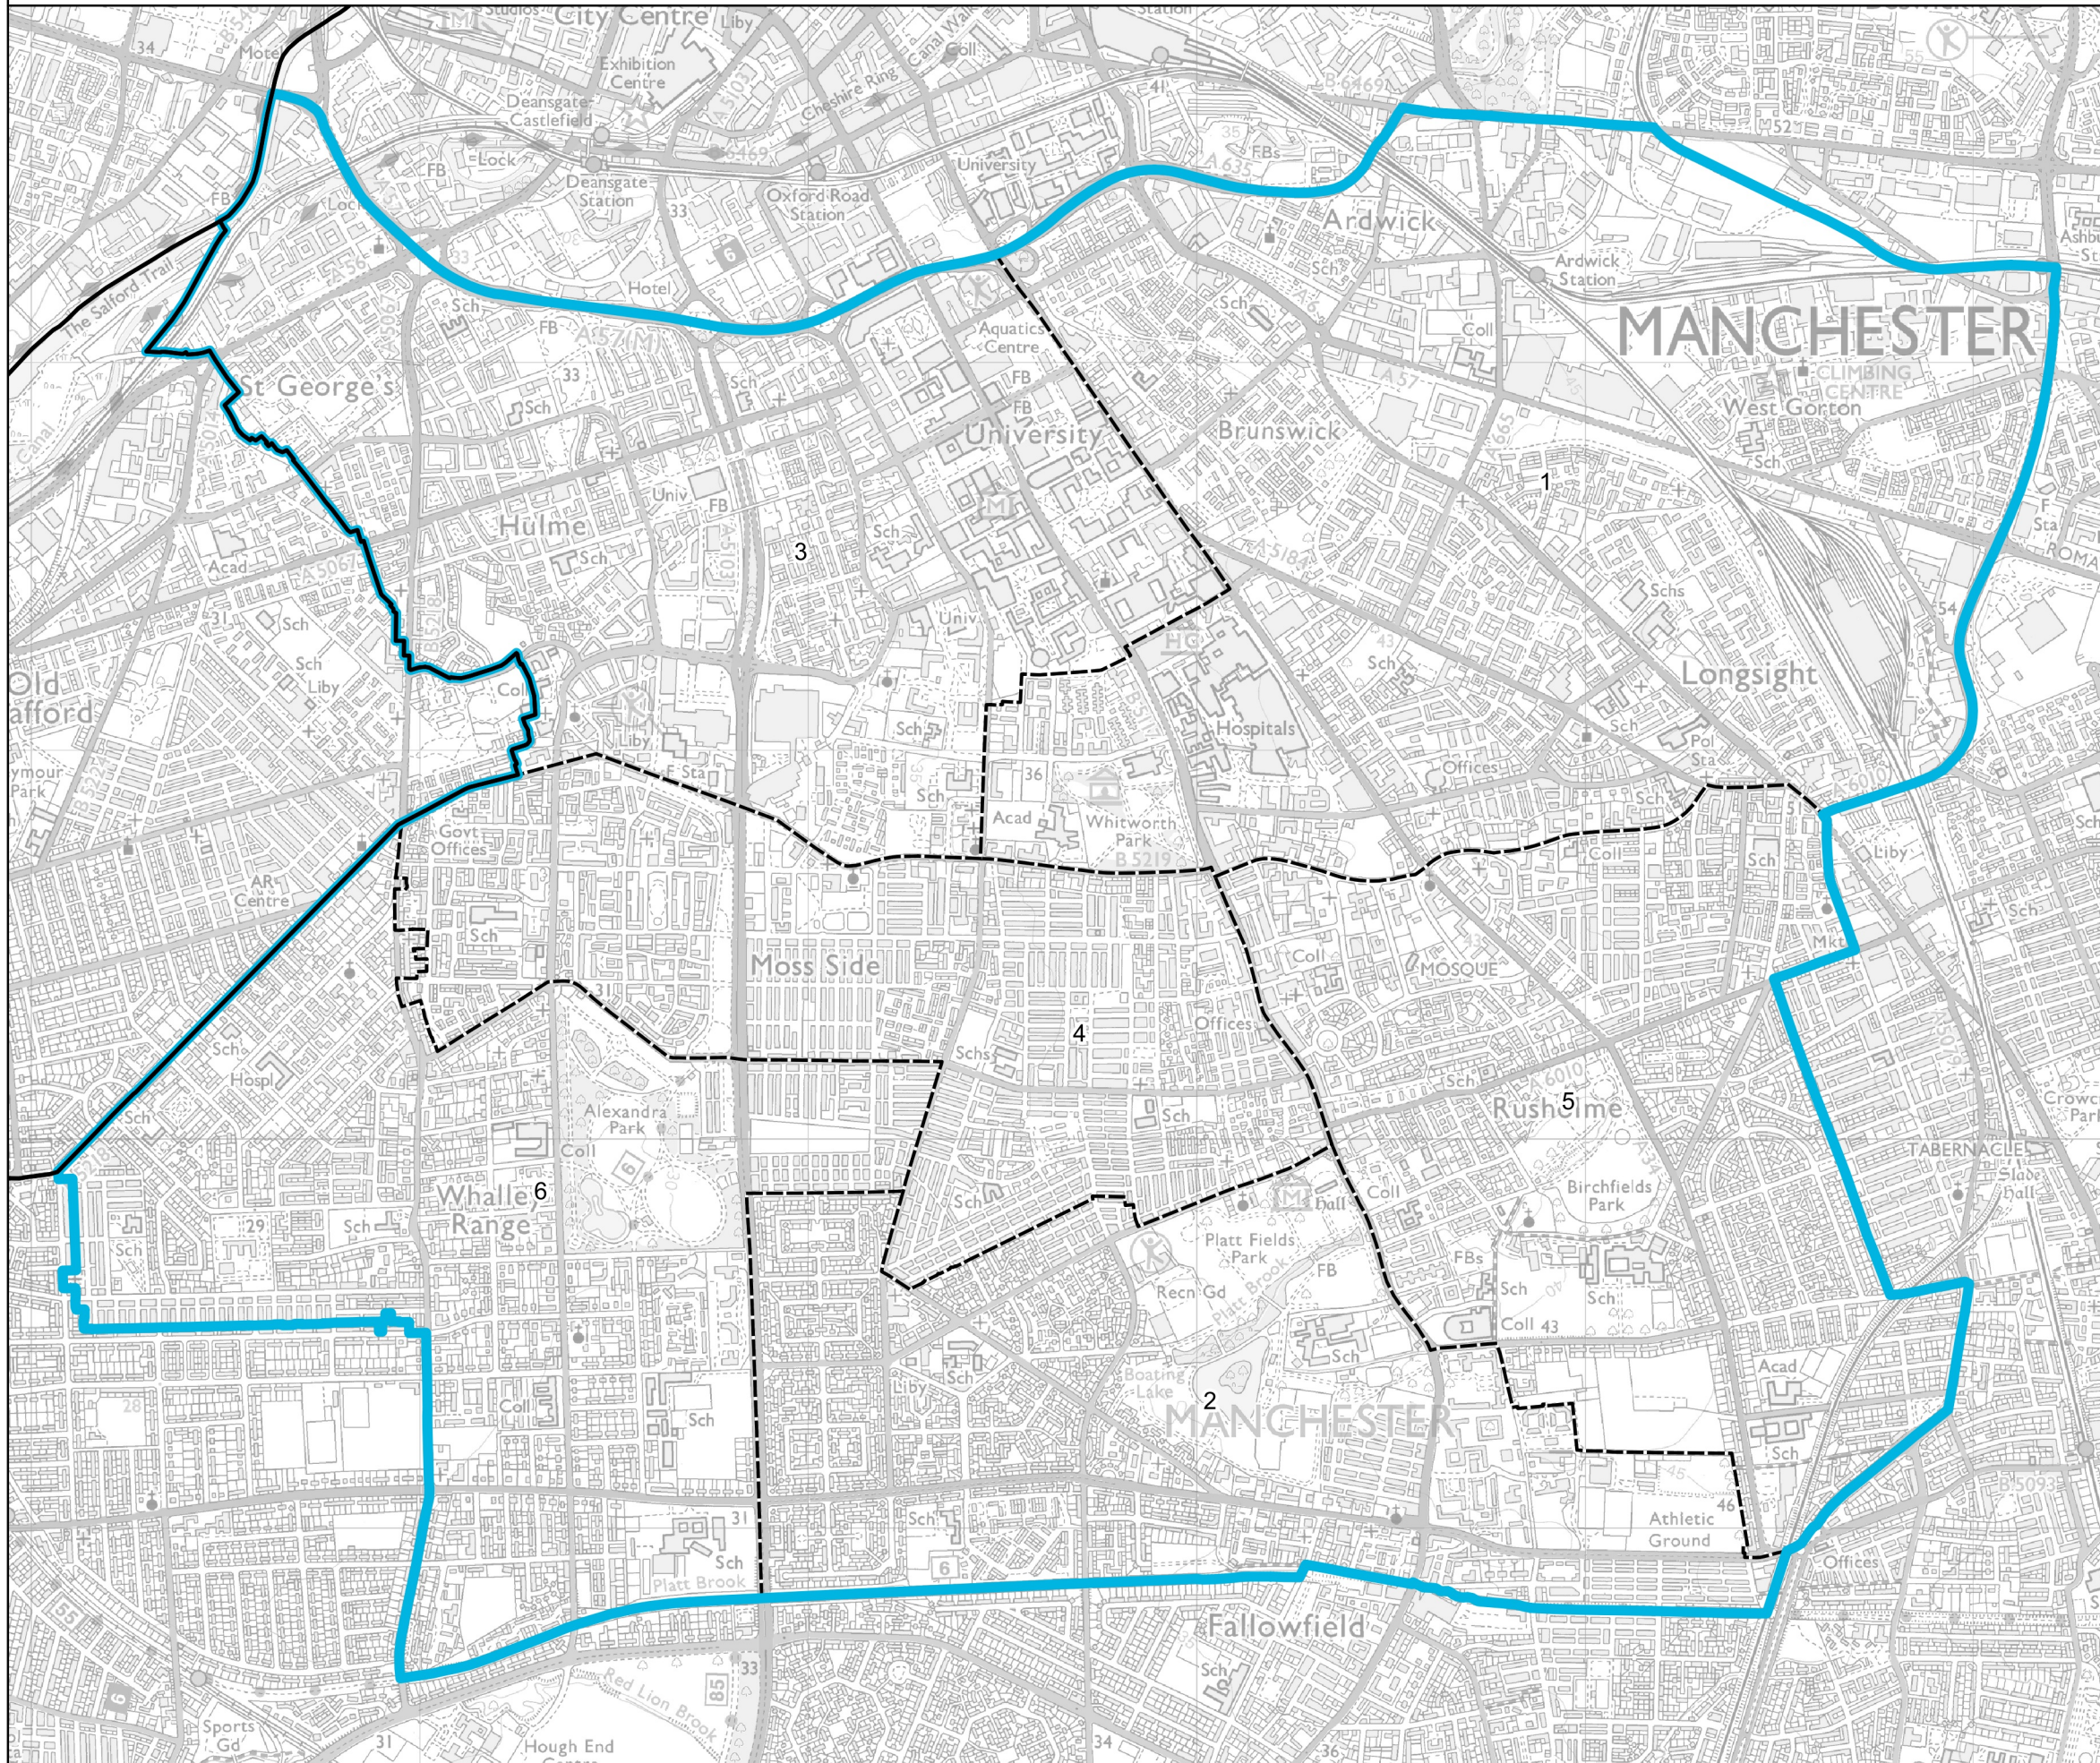

# Boundary Commission for England - Revised Proposals for the North West Region

## Manchester Rusholme Borough Constituency - Electorate 70,692

Wards:

- 1 Ardwick
- 2 Fallowfield
- 3 Hulme
- 4 Moss Side
- 5 Rusholme
- 6 Whalley Range

- Constituency
- Local Authorities
- Wards

0 0.2 0.4 km