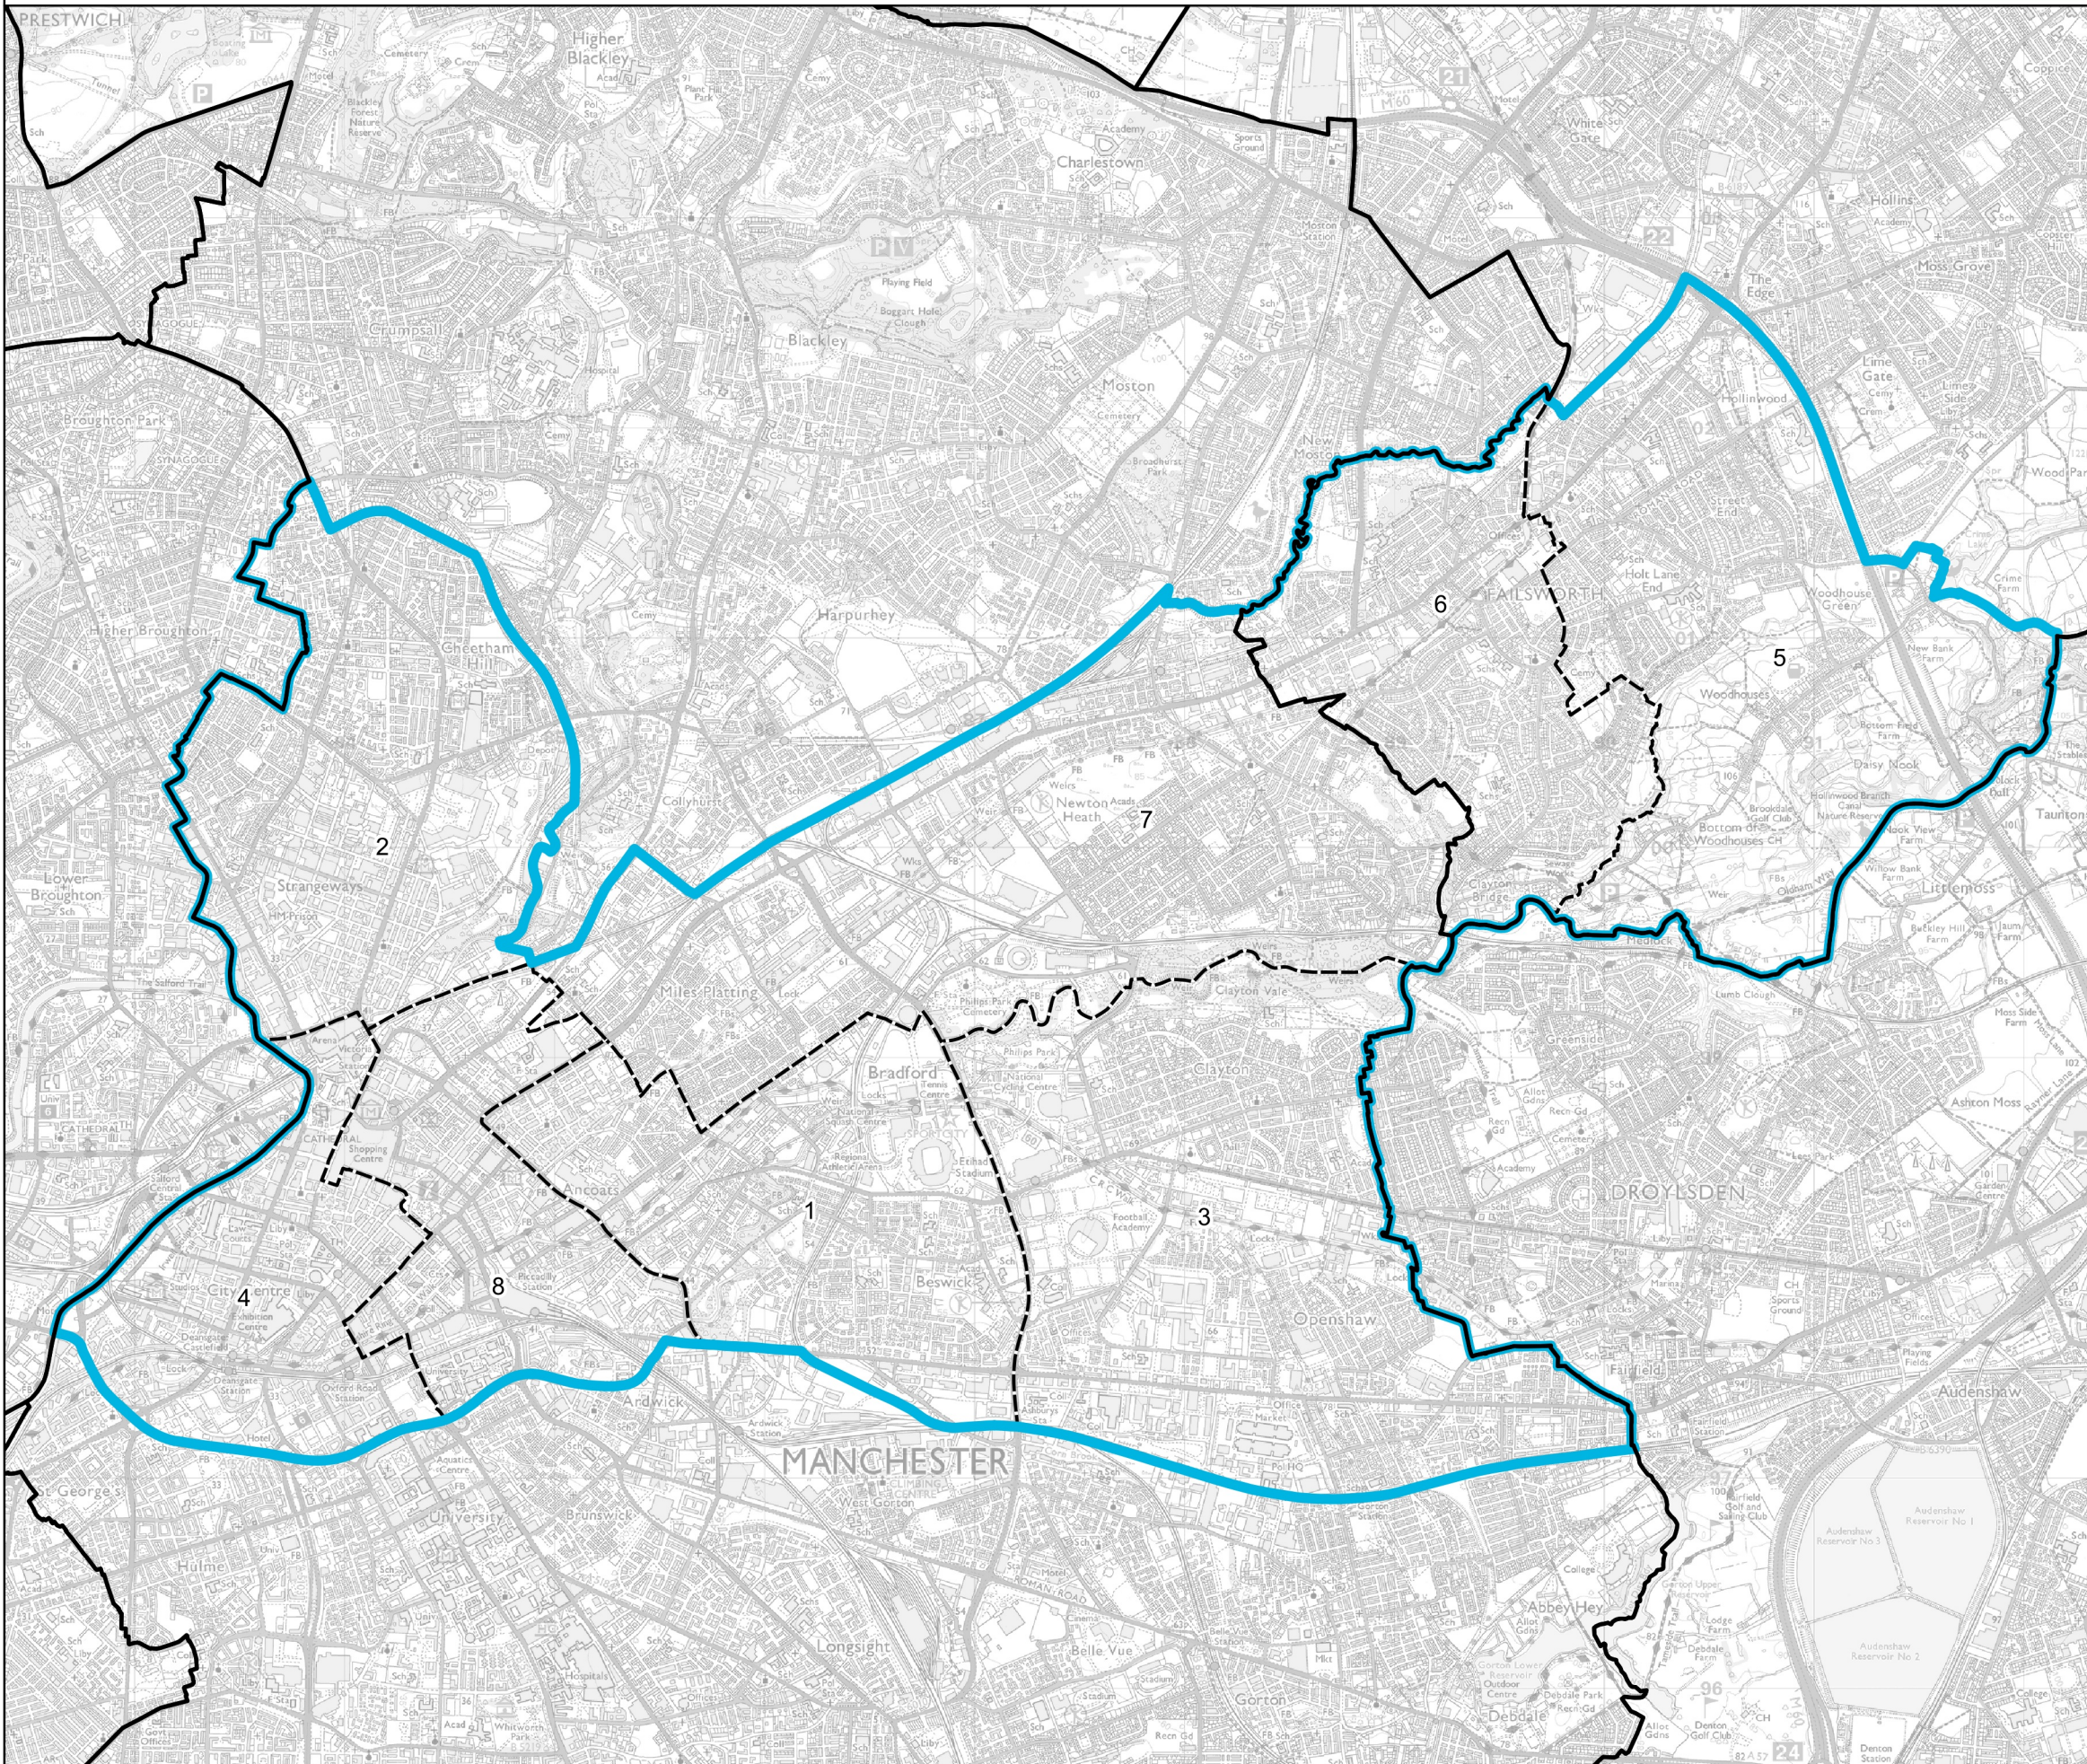

Boundary Commission for England - Revised Proposals for the North West Region

Manchester Central Borough Constituency - **Electorate 75,311**

Wards:

- 1 Ancoats & Beswick
- 2 Cheetham
- 3 Clayton & Openshaw
- 4 Deansgate
- 5 Failsforth East
- 6 Failsforth West
- 7 Miles Platting & Newton Heath
- 8 Piccadilly

 Constituency

 Local Authorities

 Wards

0 0.4 0.8 km

© Crown copyright and database rights 2022 OS 100018289. You are permitted to use this data solely to enable you to respond to, or interact with, the organisation that provided you with the data. You are not permitted to copy, sub-licence, distribute or sell any of this data to third parties in any form. Third party rights to enforce the terms of this licence shall be reserved to OS.

Manchester Central Borough Constituency