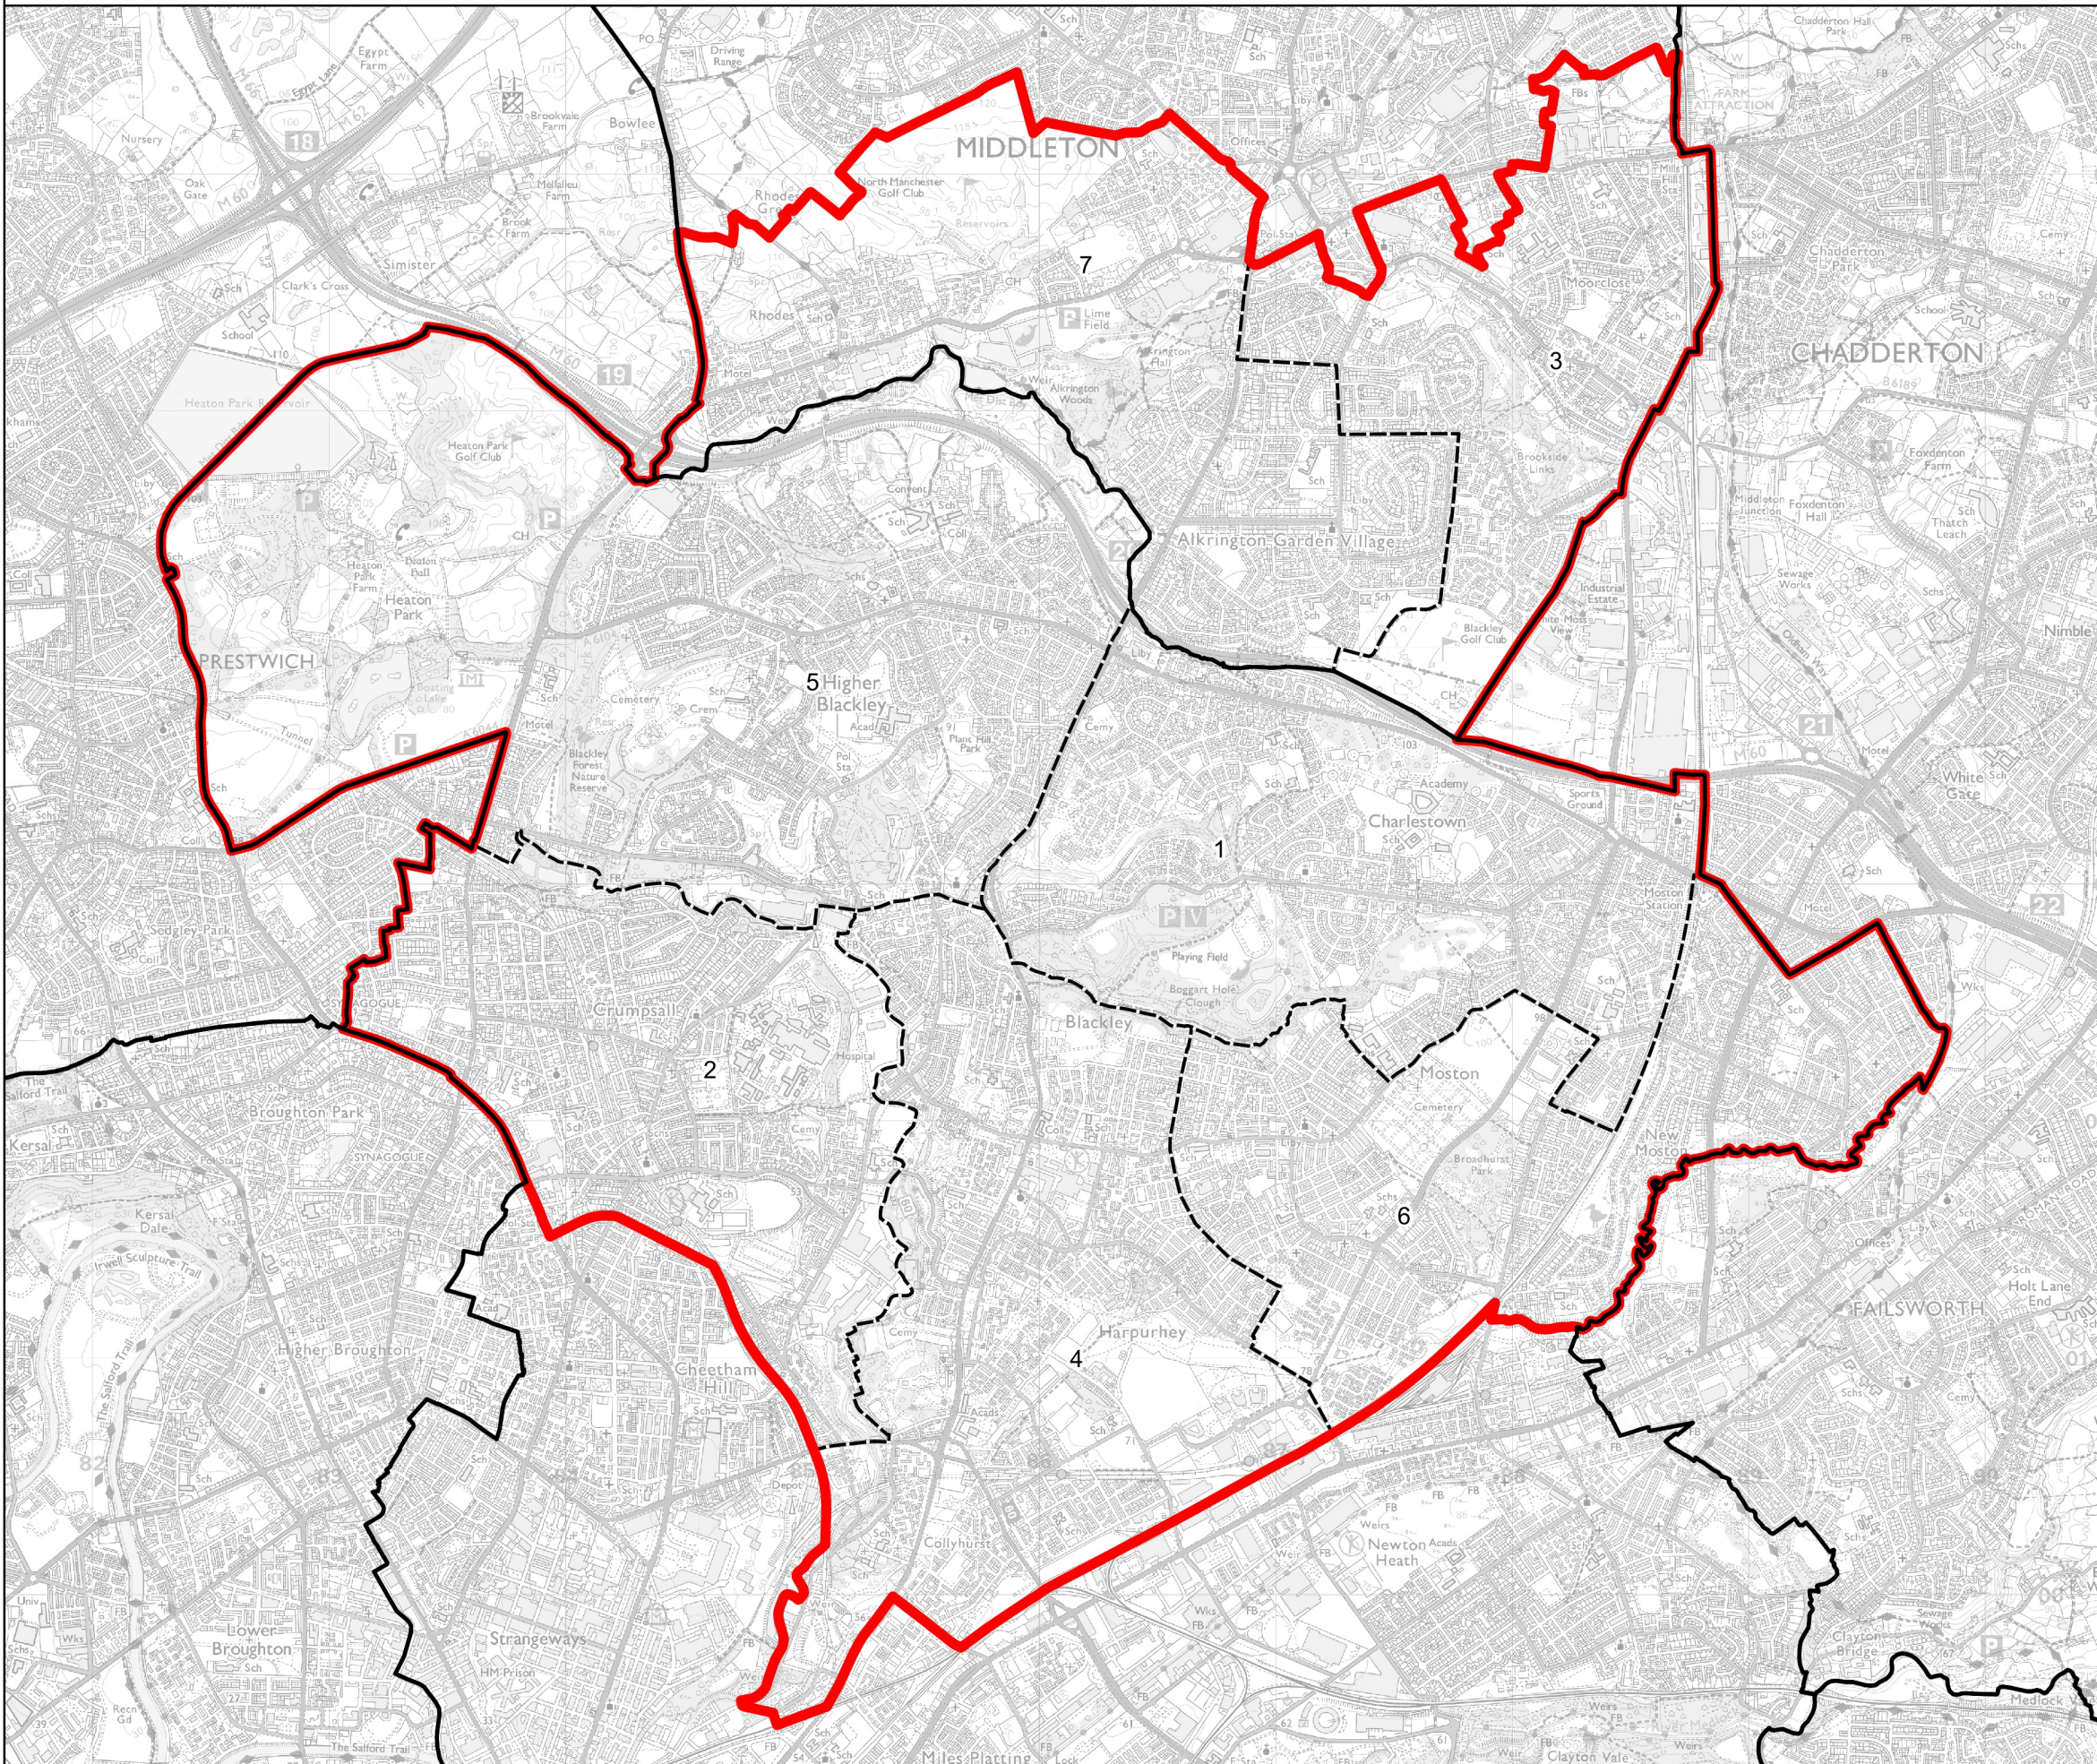

Boundary Commission for England - Revised Proposals for the North West Region

Manchester Blackley Borough Constituency - Electorate 71,375

Wards:

- 1 Charlestown
- 2 Crumpsall
- 3 East Middleton
- 4 Harpurhey
- 5 Higher Blackley
- 6 Moston
- 7 South Middleton