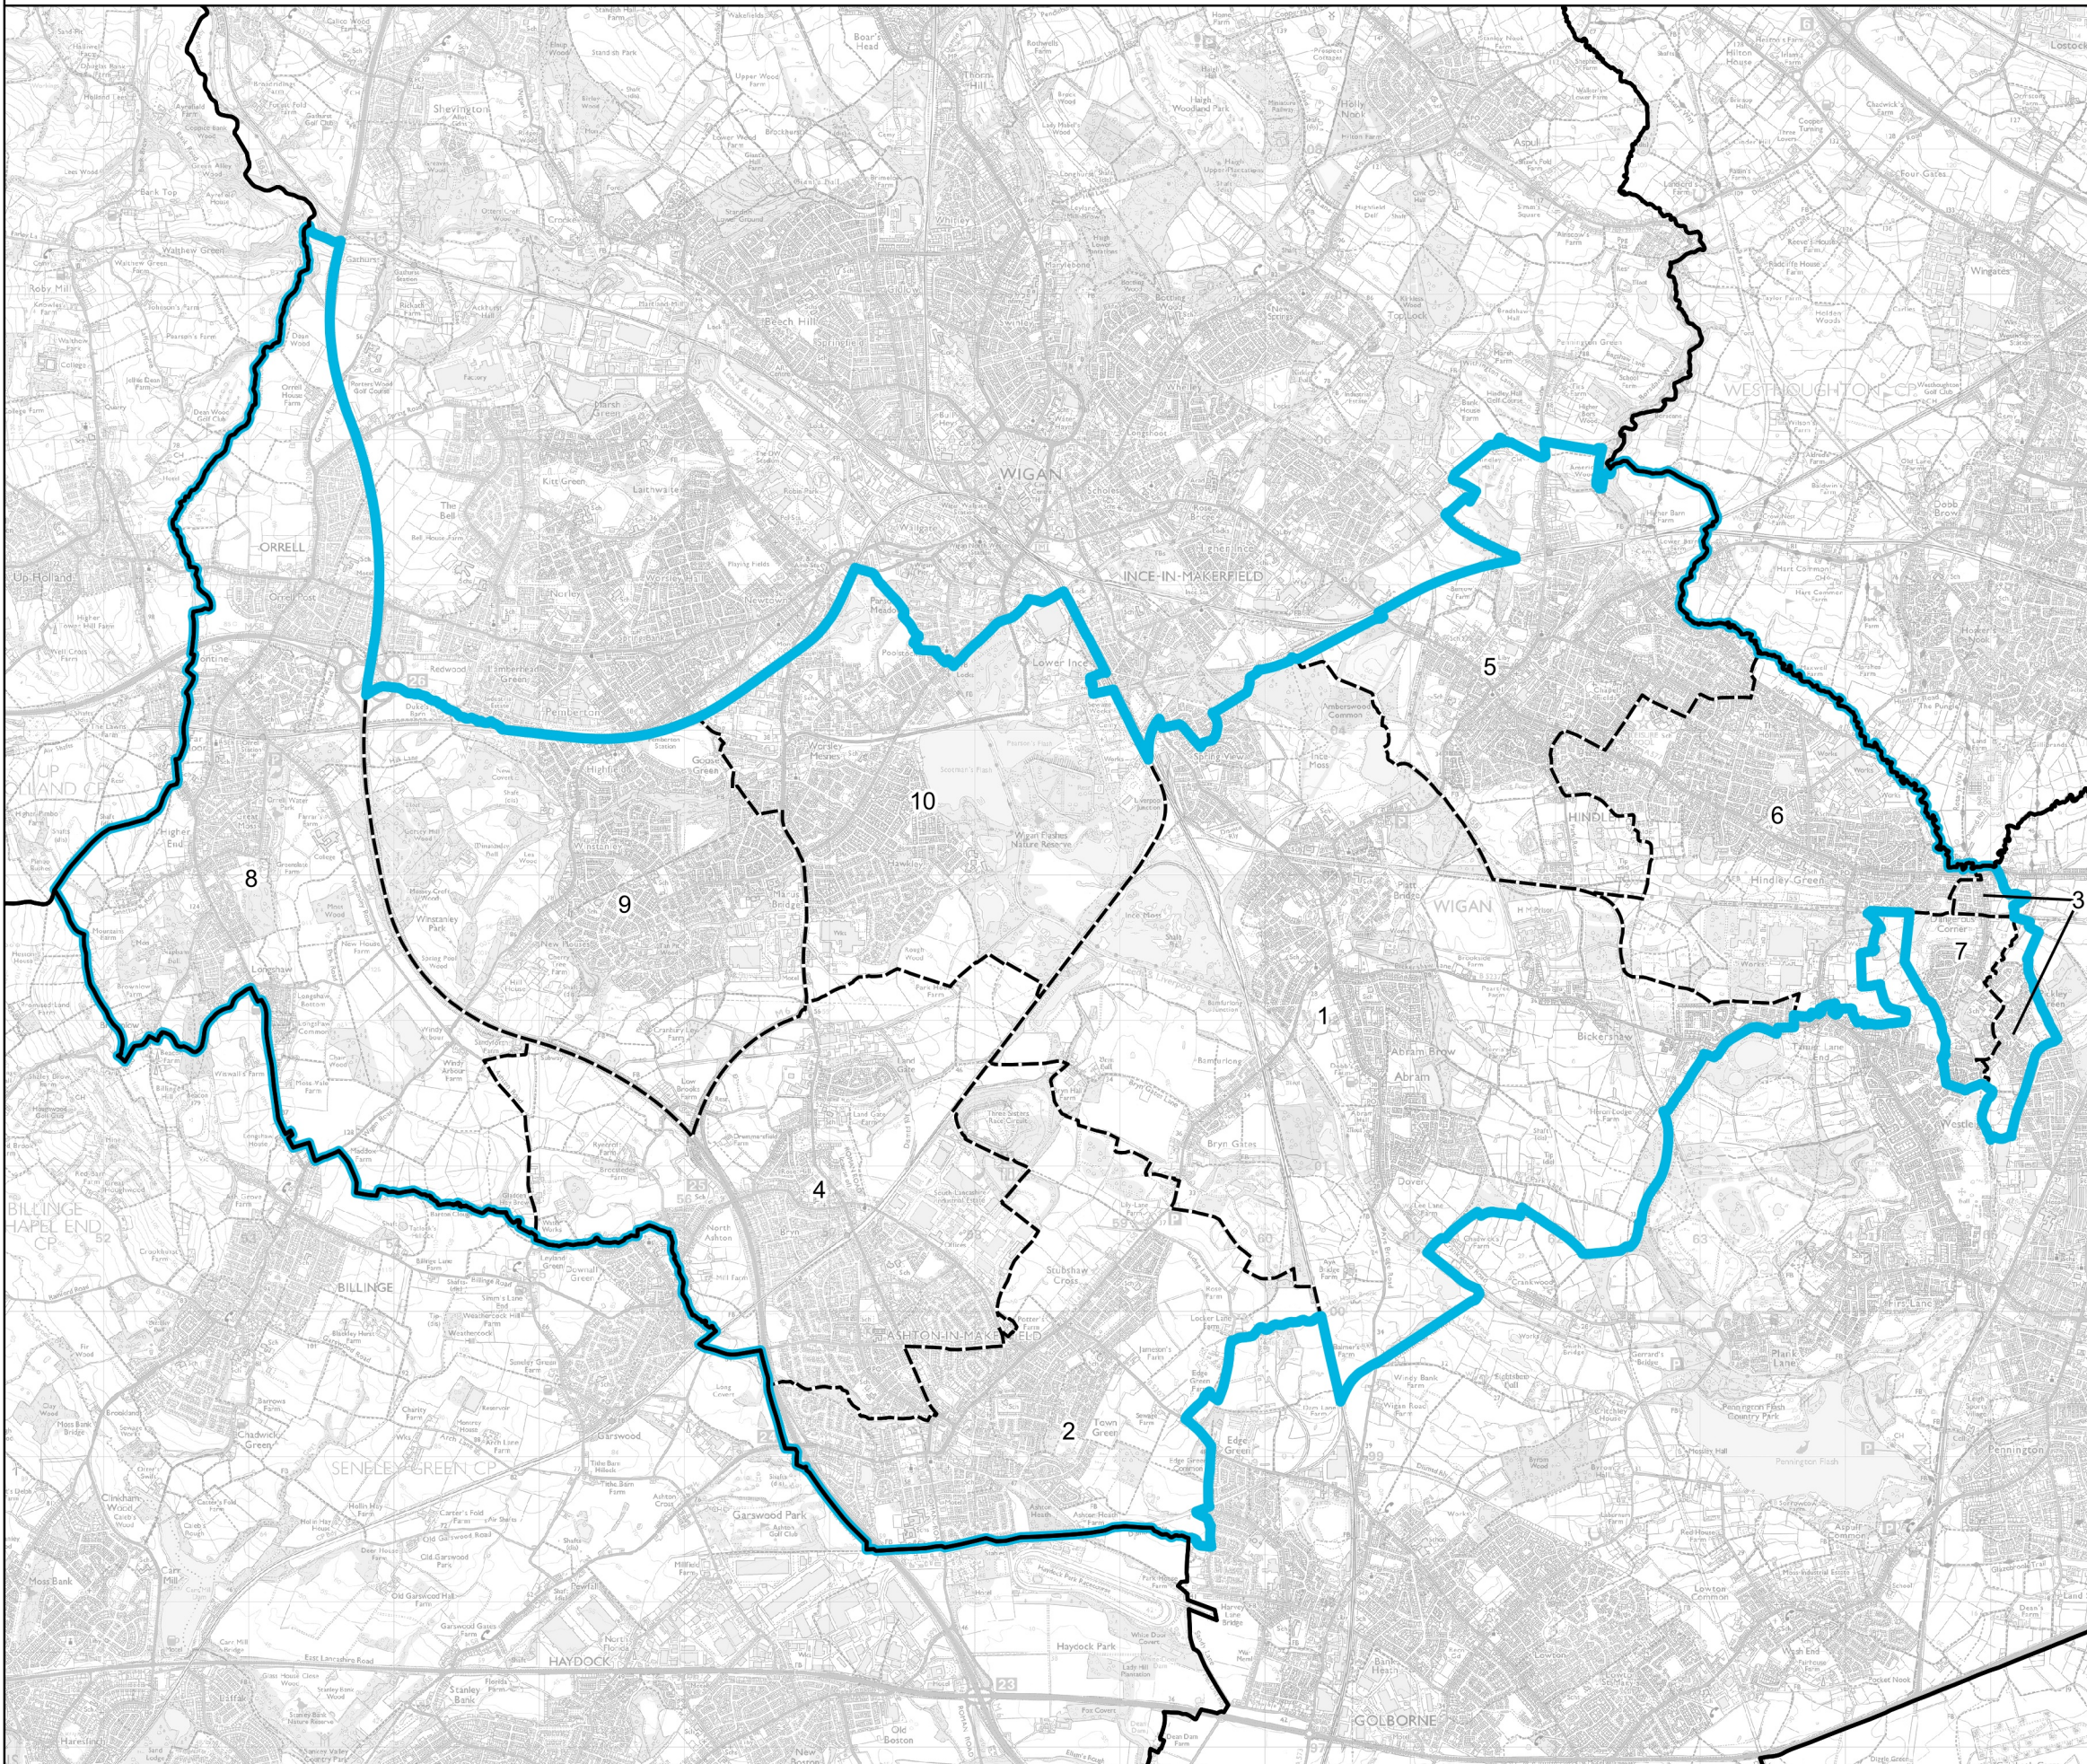

Boundary Commission for England - Revised Proposals for the North West Region

Makerfield Borough Constituency - **Electorate 76,517**

Wards:

- 1 Abram
- 2 Ashton
- 3 Atherleigh (Part)
- 4 Bryn
- 5 Hindley
- 6 Hindley Green
- 7 Leigh West (Part)
- 8 Orrell
- 9 Winstanley
- 10 Worsley Mesnes

- Constituency
- Local Authorities
- Wards

0 0.7 1.4 km

© Crown copyright and database rights 2022 OS 100018289. You are permitted to use this data solely to enable you to respond to, or interact with, the organisation that provided you with the data. You are not permitted to copy, sub-licence, distribute or sell any of this data to third parties in any form. Third party rights to enforce the terms of this licence shall be reserved to OS.

Makerfield Borough Constituency