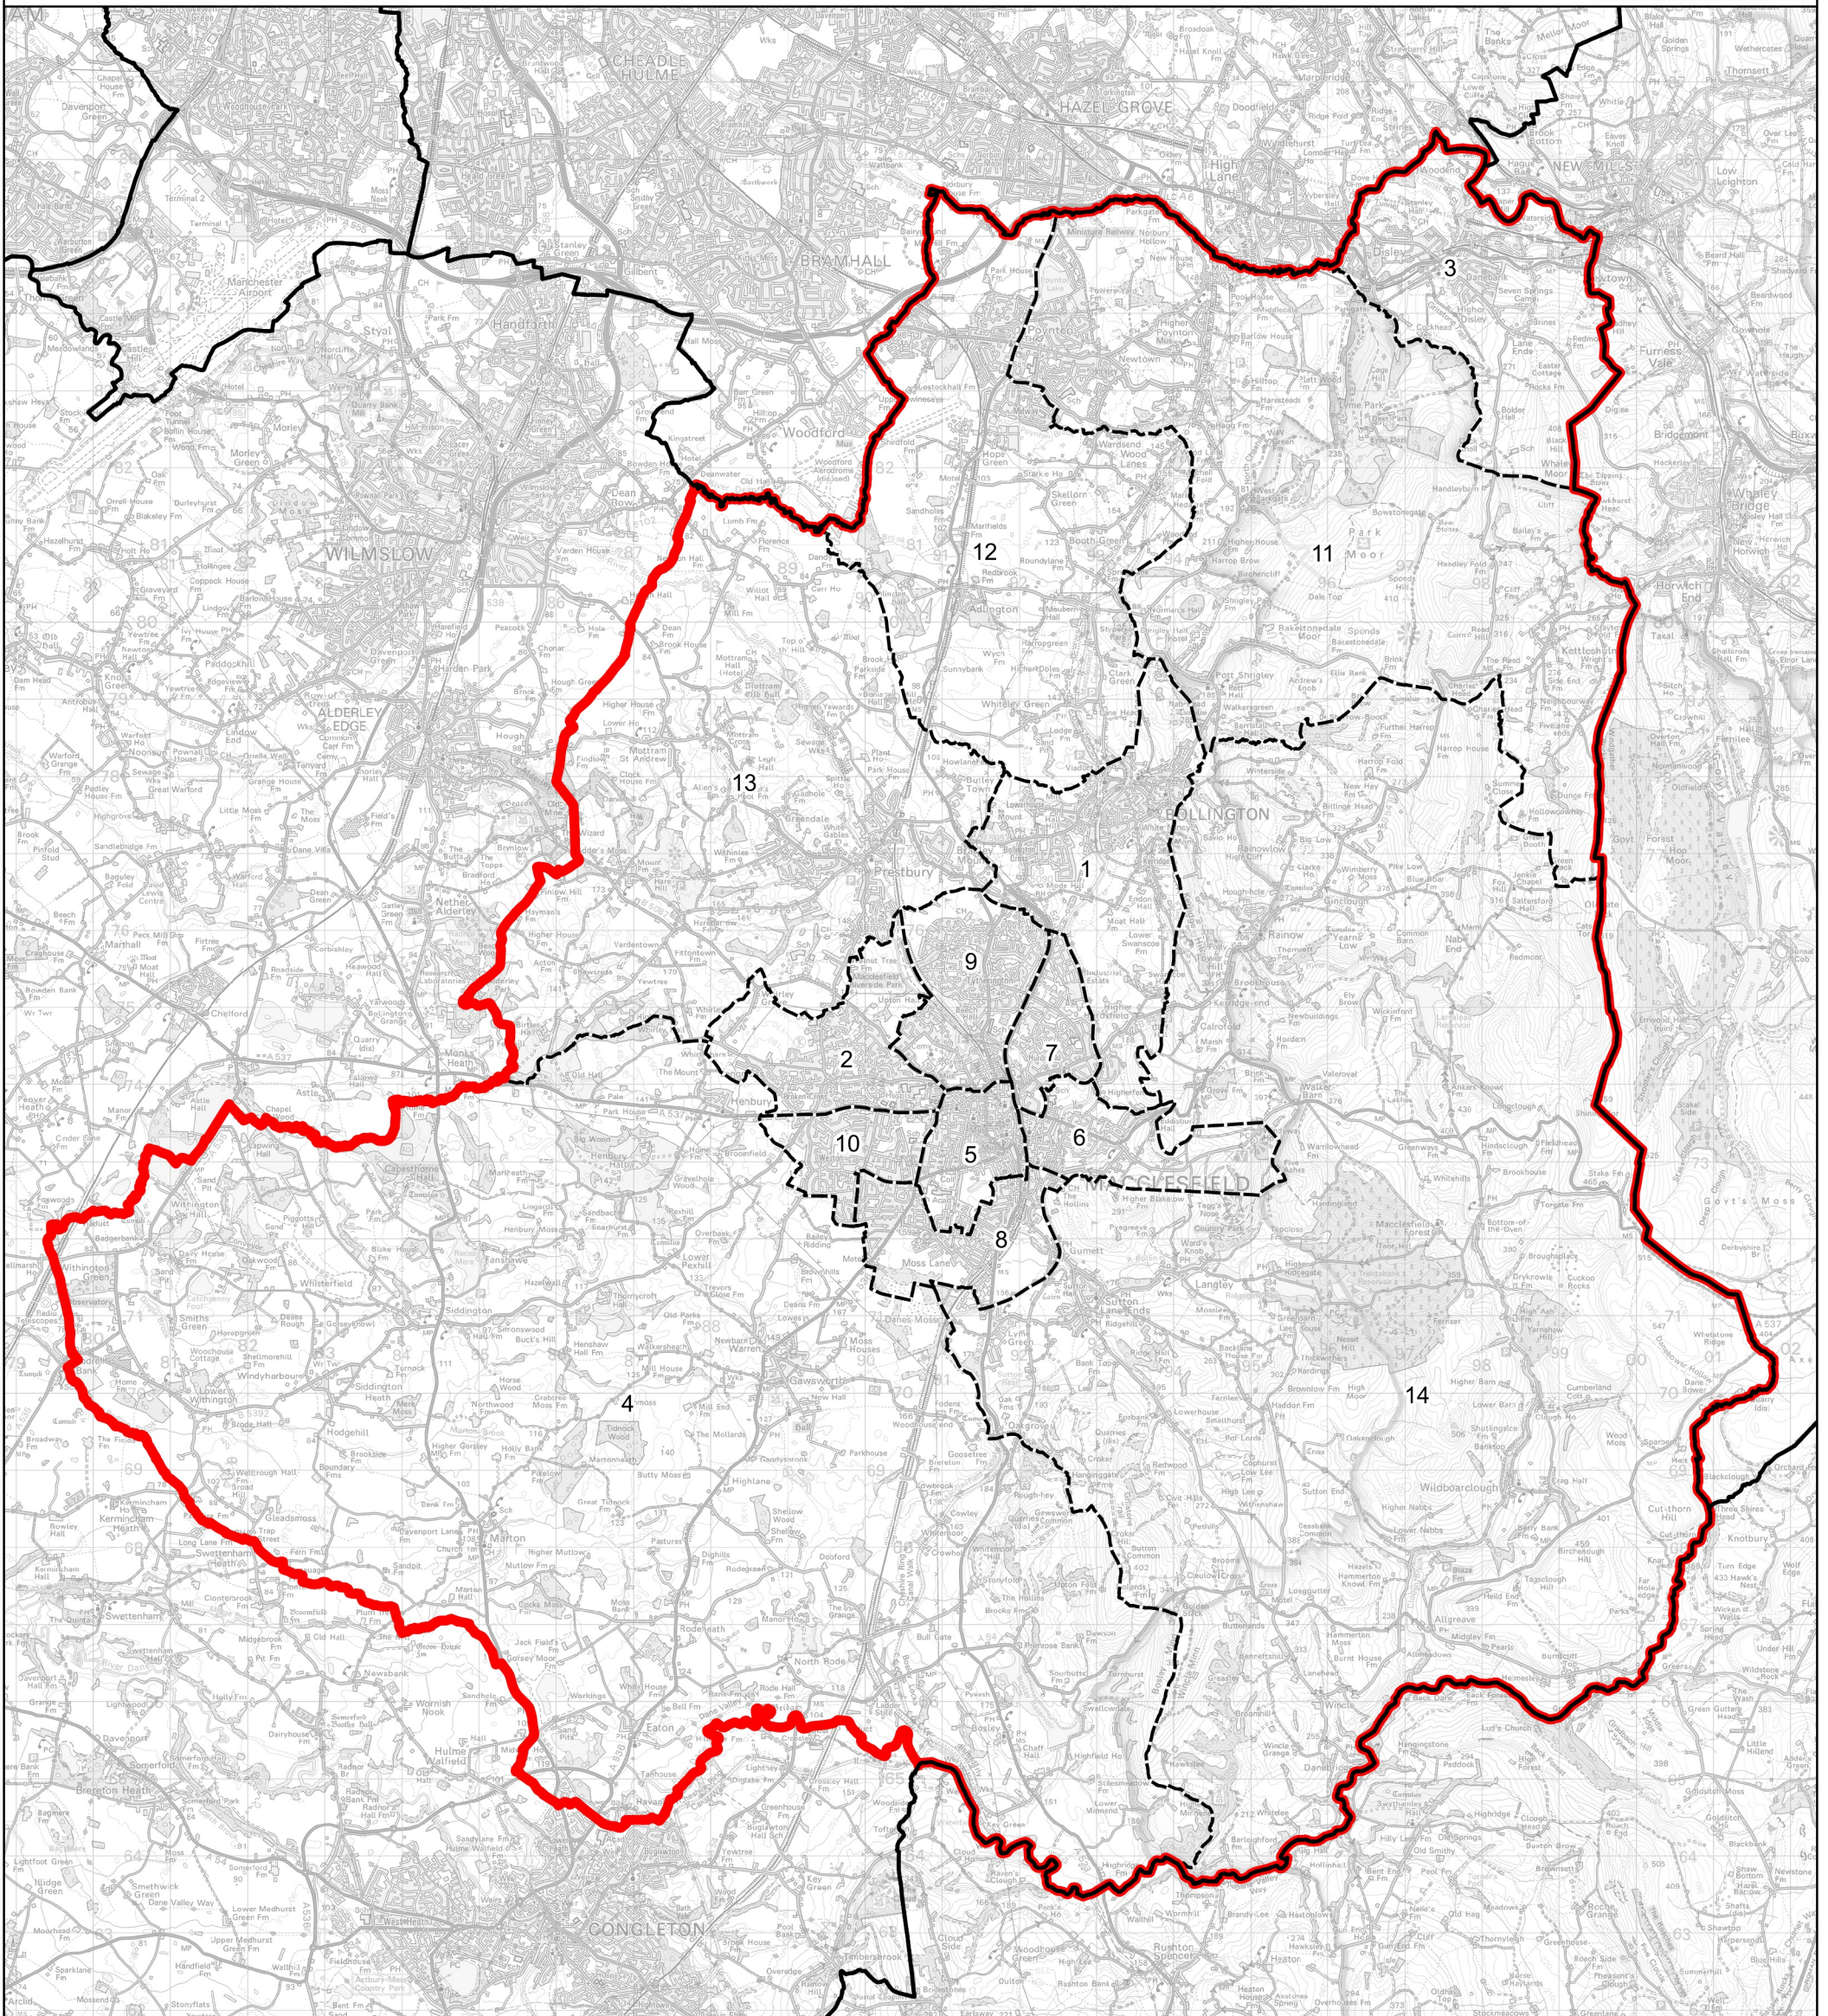

# Boundary Commission for England - Revised Proposals for the North West Region

Macclesfield County Constituency - Electorate 75,881

**Wards:**

- |                          |                              |                                   |
|--------------------------|------------------------------|-----------------------------------|
| 1 Bollington             | 7 Macclesfield Hurdfield     | 11 Poynton East and Pott Shrigley |
| 2 Broken Cross and Upton | 8 Macclesfield South         | 12 Poynton West and Adlington     |
| 3 Disley                 | 9 Macclesfield Tytherington  | 13 Prestbury                      |
| 4 Gawsworth              | 10 Macclesfield West and Ivy | 14 Sutton                         |
| 5 Macclesfield Central   |                              |                                   |
| 6 Macclesfield East      |                              |                                   |

- Constituency
- Local Authorities
- Wards

© Crown copyright and database rights 2022 OS 100018289. You are permitted to use this data solely to enable you to respond to, or interact with, the organisation that provided you with the data. You are not permitted to copy, sub-licence, distribute or sell any of this data to third parties in any form. Third party rights to enforce the terms of this licence shall be reserved to OS.

## Macclesfield County Constituency