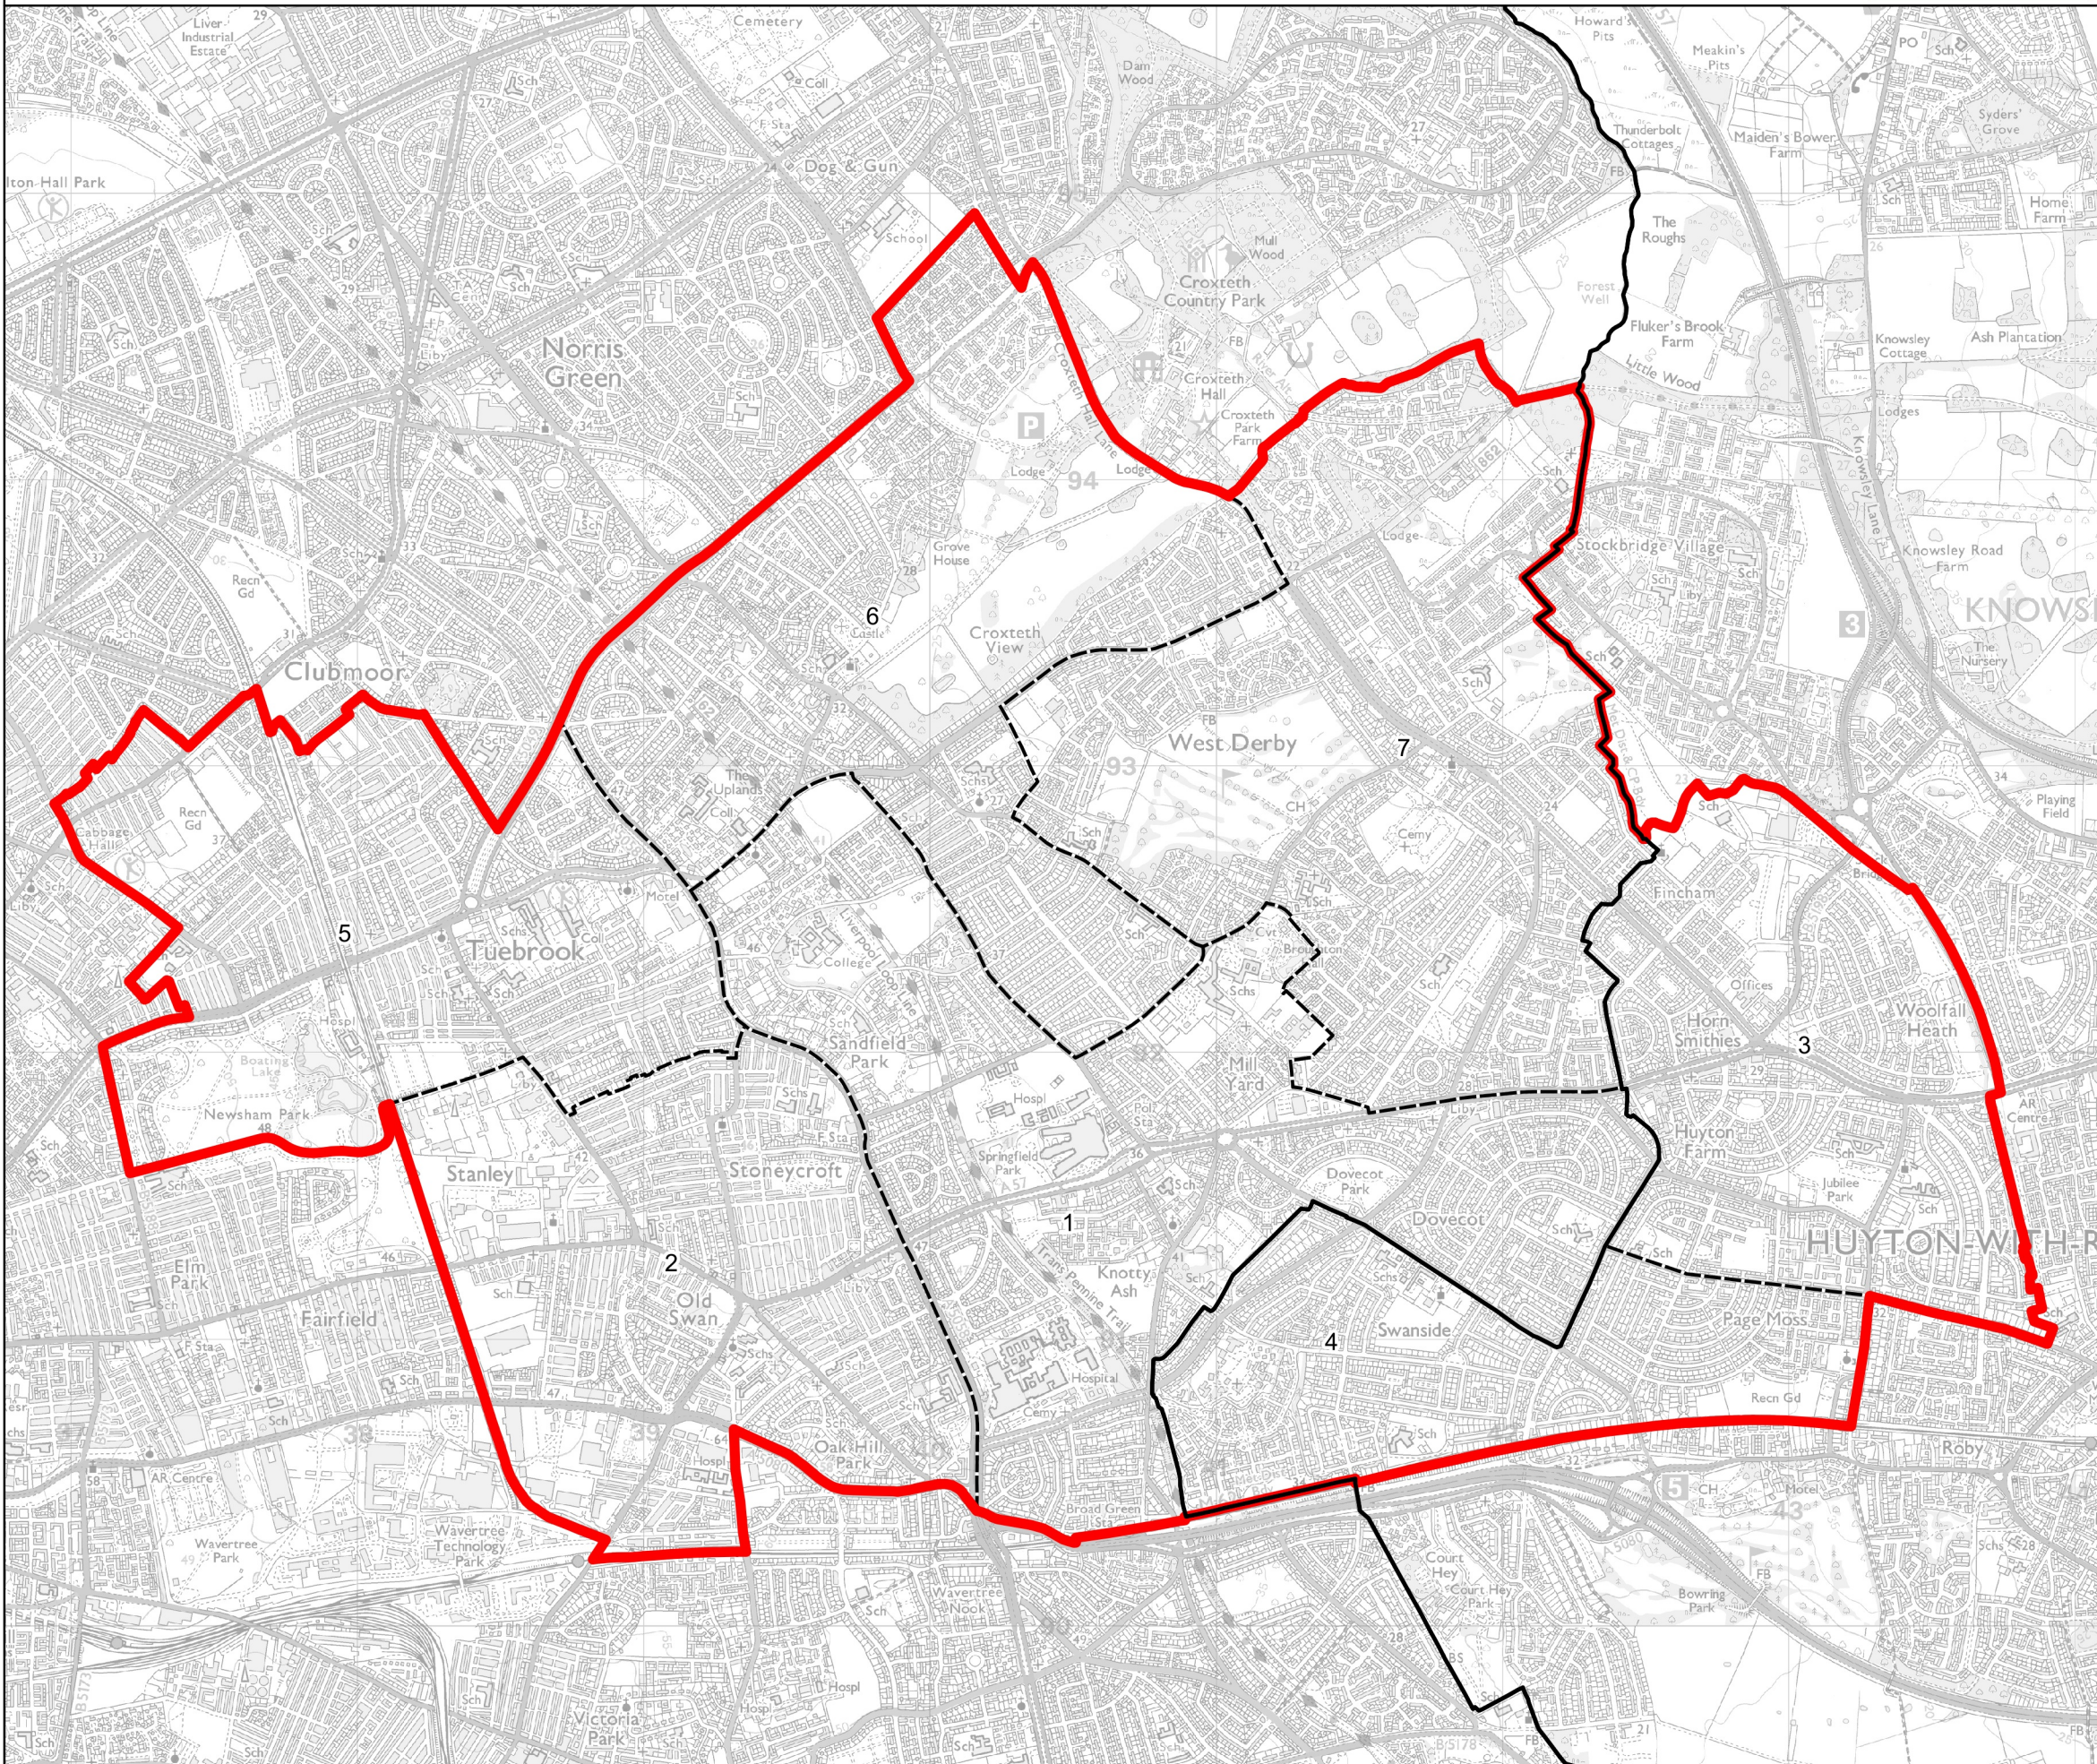

Boundary Commission for England - Revised Proposals for the North West Region

Liverpool West Derby Borough Constituency - Electorate 70,730

Wards:

- 1 Knotty Ash
- 2 Old Swan
- 3 Page Moss
- 4 Swanside
- 5 Tuebrook and Stoneycroft
- 6 West Derby
- 7 Yew Tree

 Constituency
 Local Authorities
 Wards

0 0.3 0.6 km 

© Crown copyright and database rights 2022 OS 100018289. You are permitted to use this data solely to enable you to respond to, or interact with, the organisation that provided you with the data. You are not permitted to copy, sub-licence, distribute or sell any of this data to third parties in any form. Third party rights to enforce the terms of this licence shall be reserved to OS.

Liverpool West Derby Borough Constituency